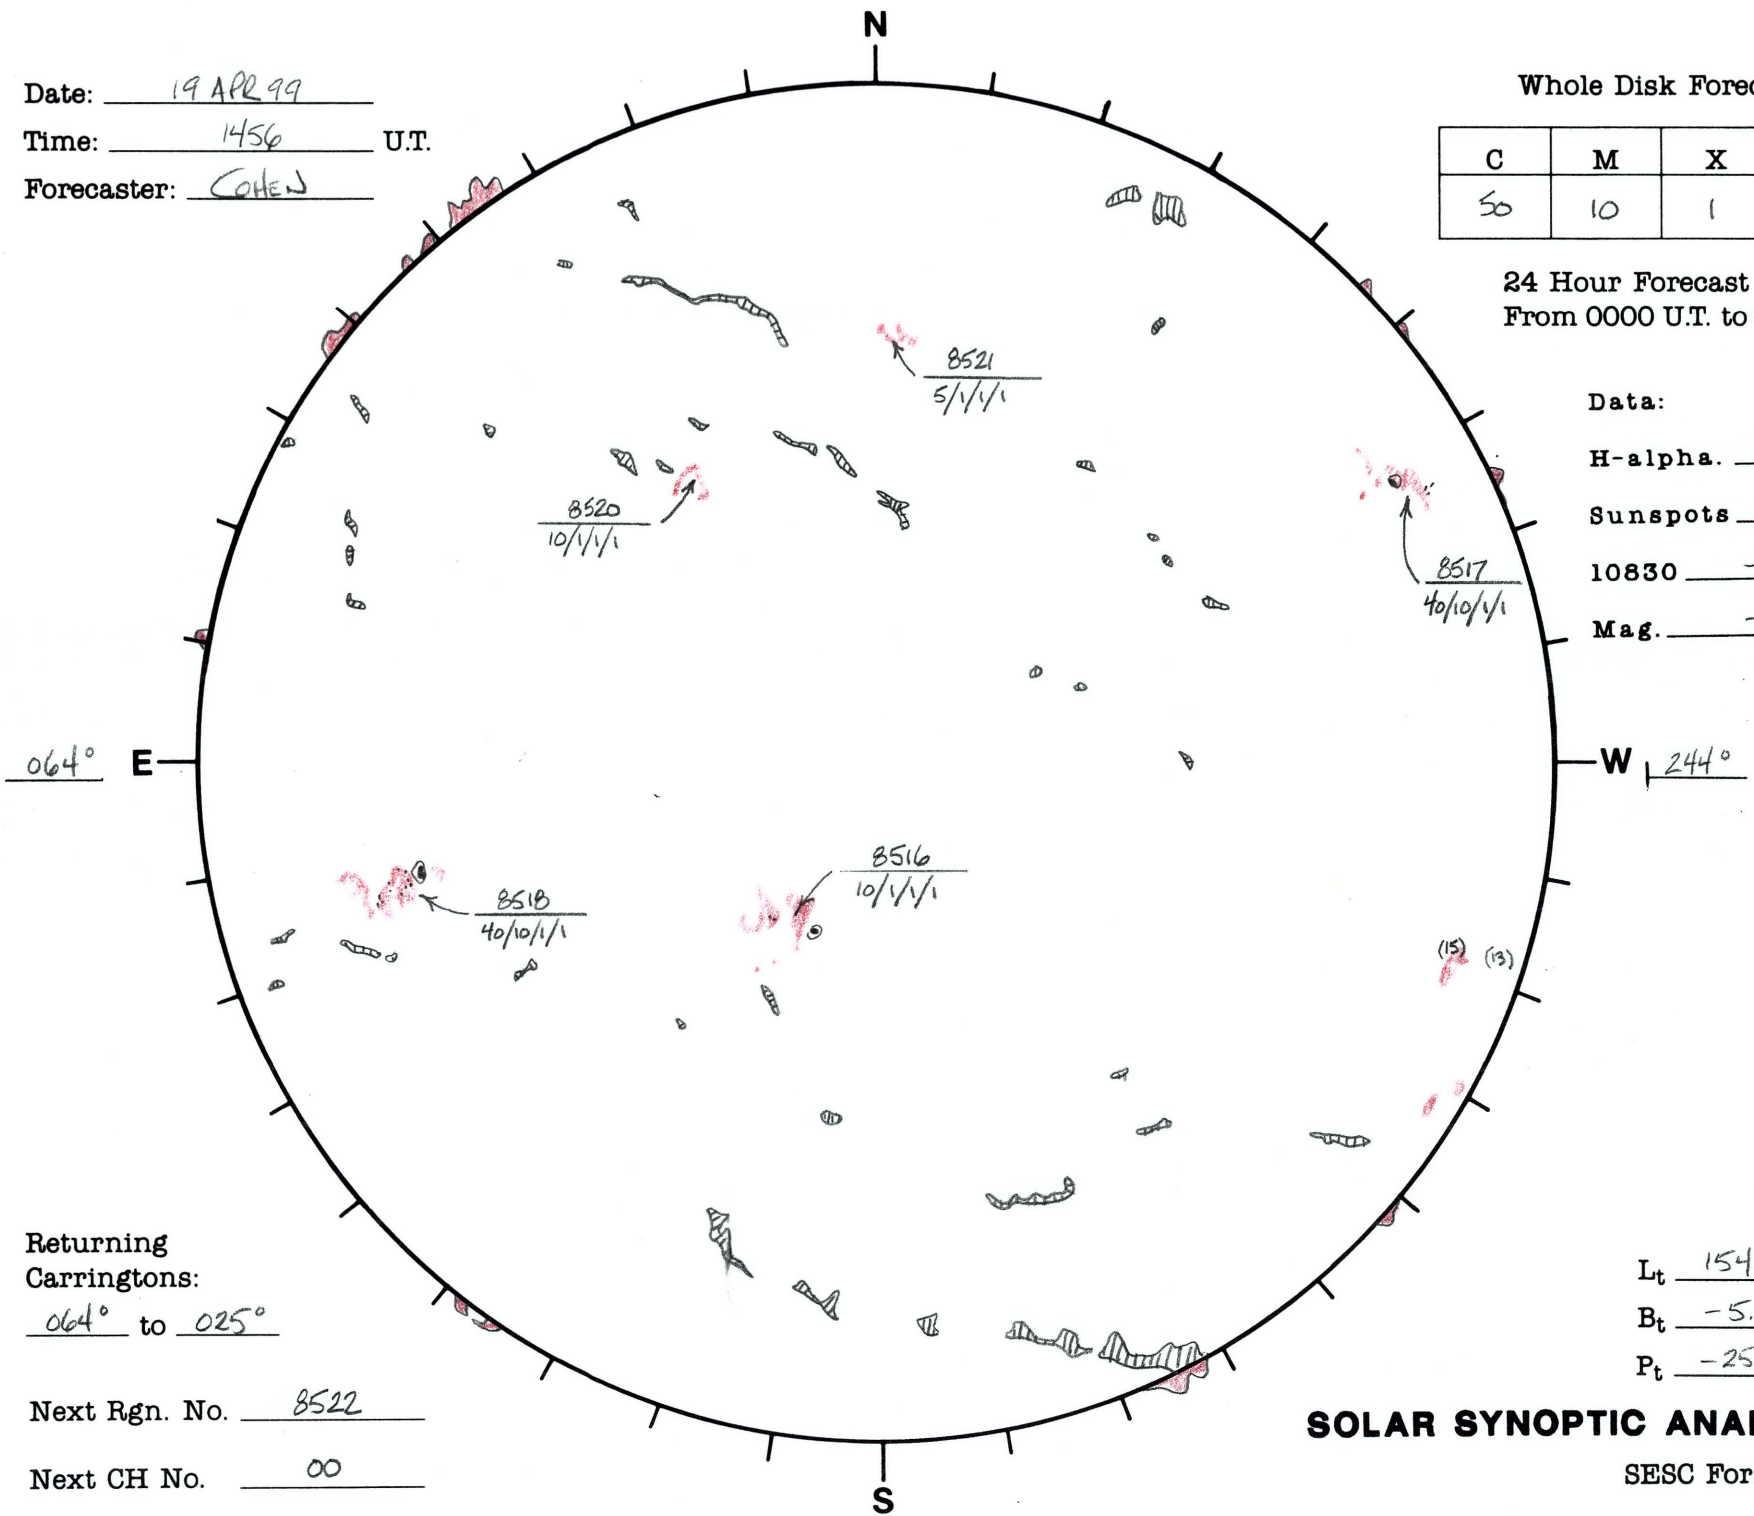

Date: 19 APR 99  
 Time: 1456 U.T.  
 Forecaster: COHEN

Whole Disk Forecast

C	M	X	P
50	10	1	1

24 Hour Forecast  
 From 0000 U.T. to 0000 U.T.

Data:  
 H-alpha. 1456 U.T.  
 Sunspots 1530 U.T.  
 10830 — U.T.  
 Mag. — U.T.

Returning Carringtons:  
064 to 025

Next Rgn. No. 8522  
 Next CH No. 00

L<sub>t</sub> 154.3°  
 B<sub>t</sub> -5.3°  
 P<sub>t</sub> -25.7°

**SOLAR SYNOPTIC ANALYSIS**

SESC Form W18