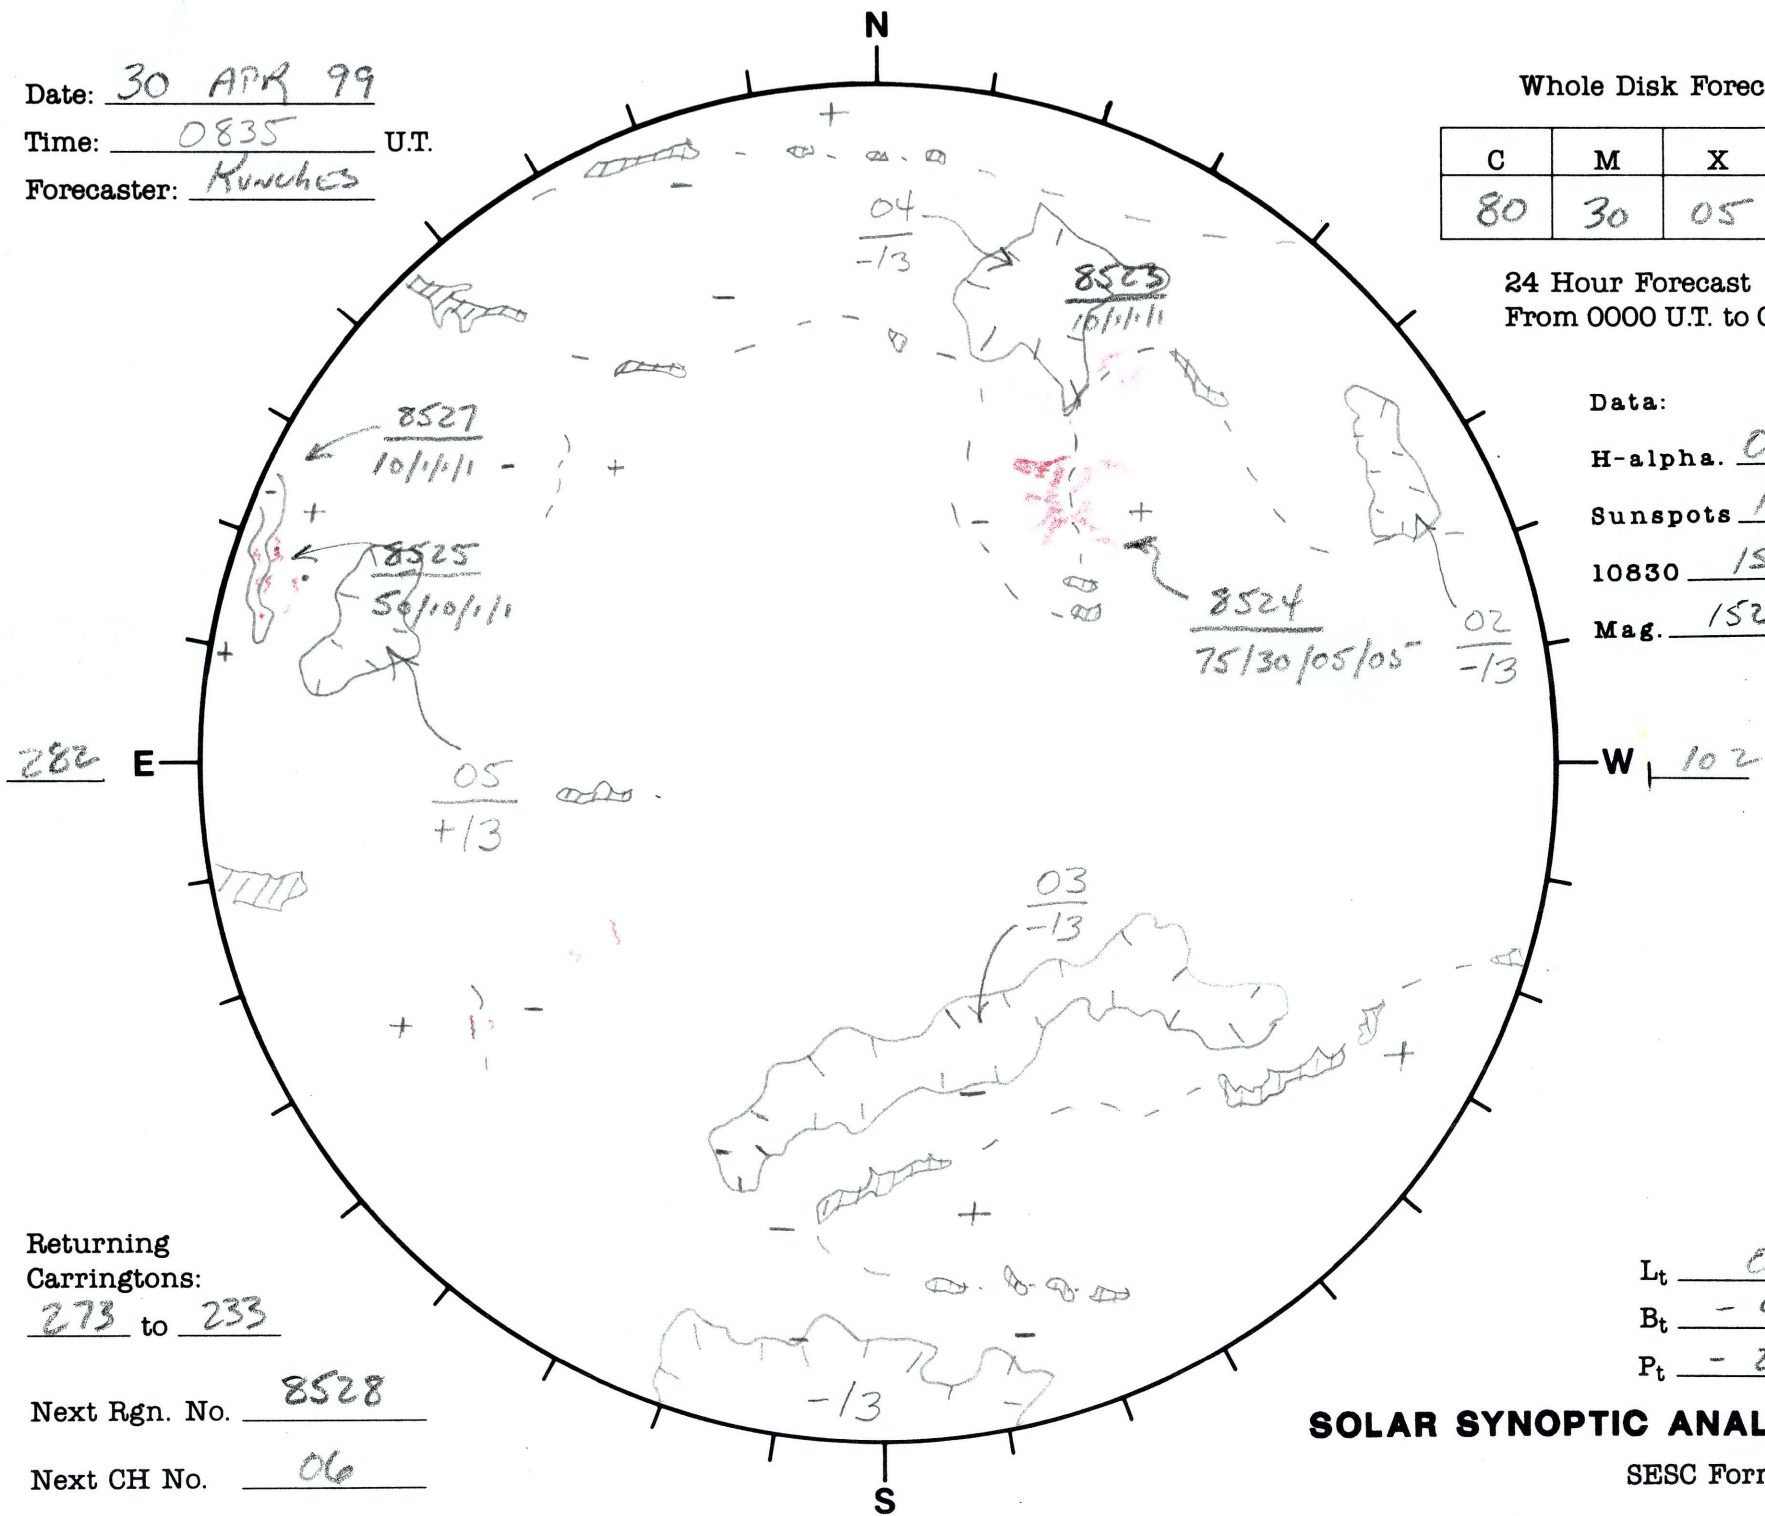

Date: 30 APR 99
 Time: 0835 U.T.
 Forecaster: Runches

Whole Disk Forecast

C	M	X	P
80	30	05	05

24 Hour Forecast
 From 0000 U.T. to 0000 U.T.

Data:
 H-alpha. 0835 U.T.
 Sunspots 1515 U.T.
 10830 1537 U.T.
 Mag. 1527 U.T.

Returning Carringtons:
273 to 233

Next Rgn. No. 8528

Next CH No. 06

L_t 012
 B_t -4.3
 P_t -24.3

SOLAR SYNOPTIC ANALYSIS

SESC Form W18