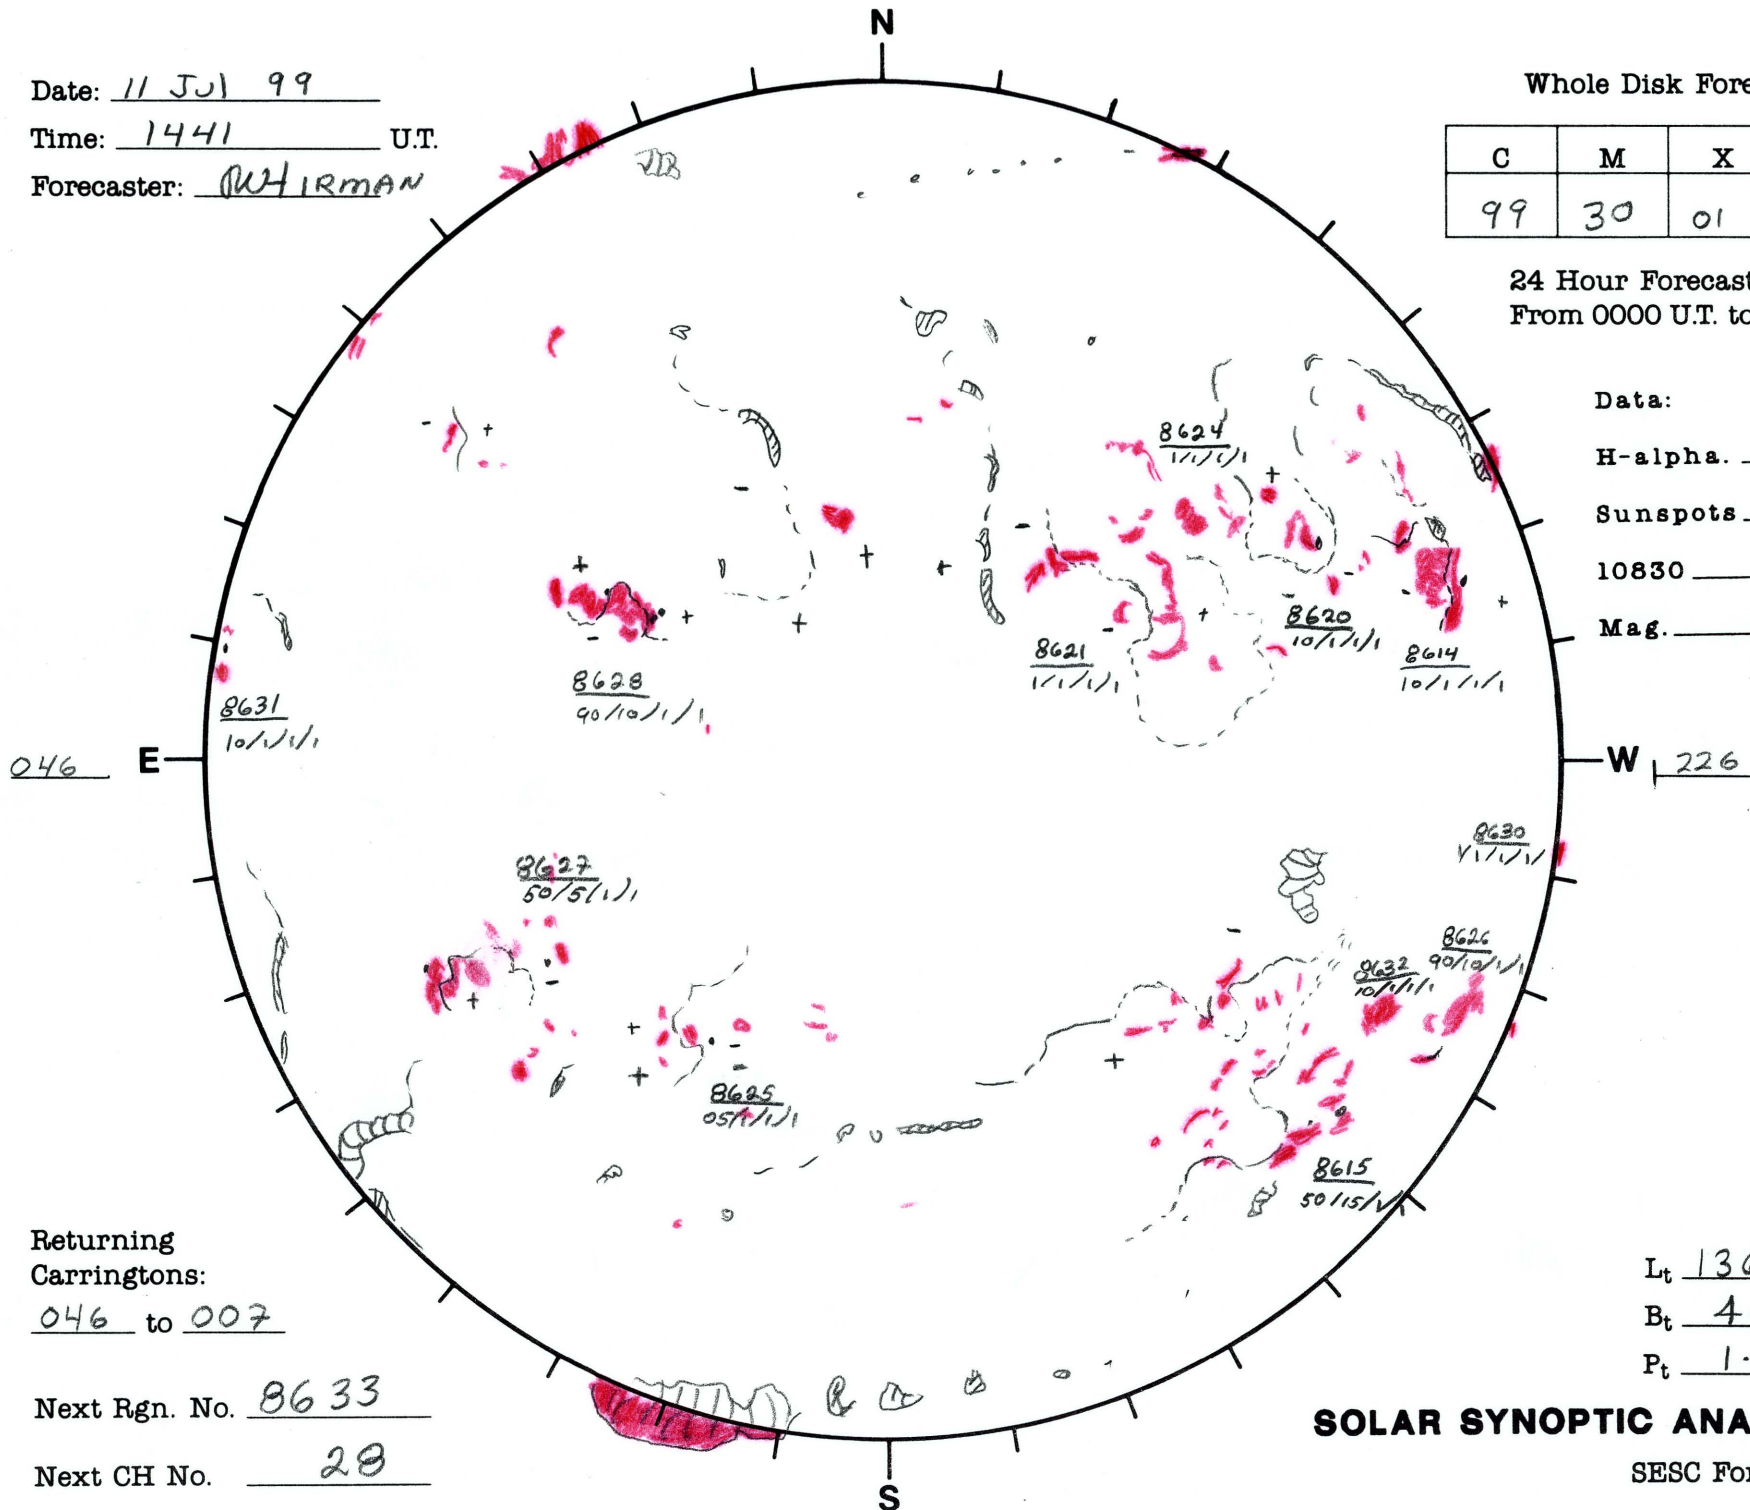

Date: 11 Jul 99
 Time: 1441 U.T.
 Forecaster: WHIRMAN

Whole Disk Forecast

C	M	X	P
99	30	01	01

24 Hour Forecast
 From 0000 U.T. to 0000 U.T.

Data:
 H-alpha. 1441 U.T.
 Sunspots NA U.T.
 10830 NA U.T.
 Mag. NA U.T.

Returning
 Carringtons:
046 to 007

Next Rgn. No. 8633

Next CH No. 28

Lt 136.3
 Bt 4.0
 Pt 1.9

SOLAR SYNOPTIC ANALYSIS

SESC Form W18