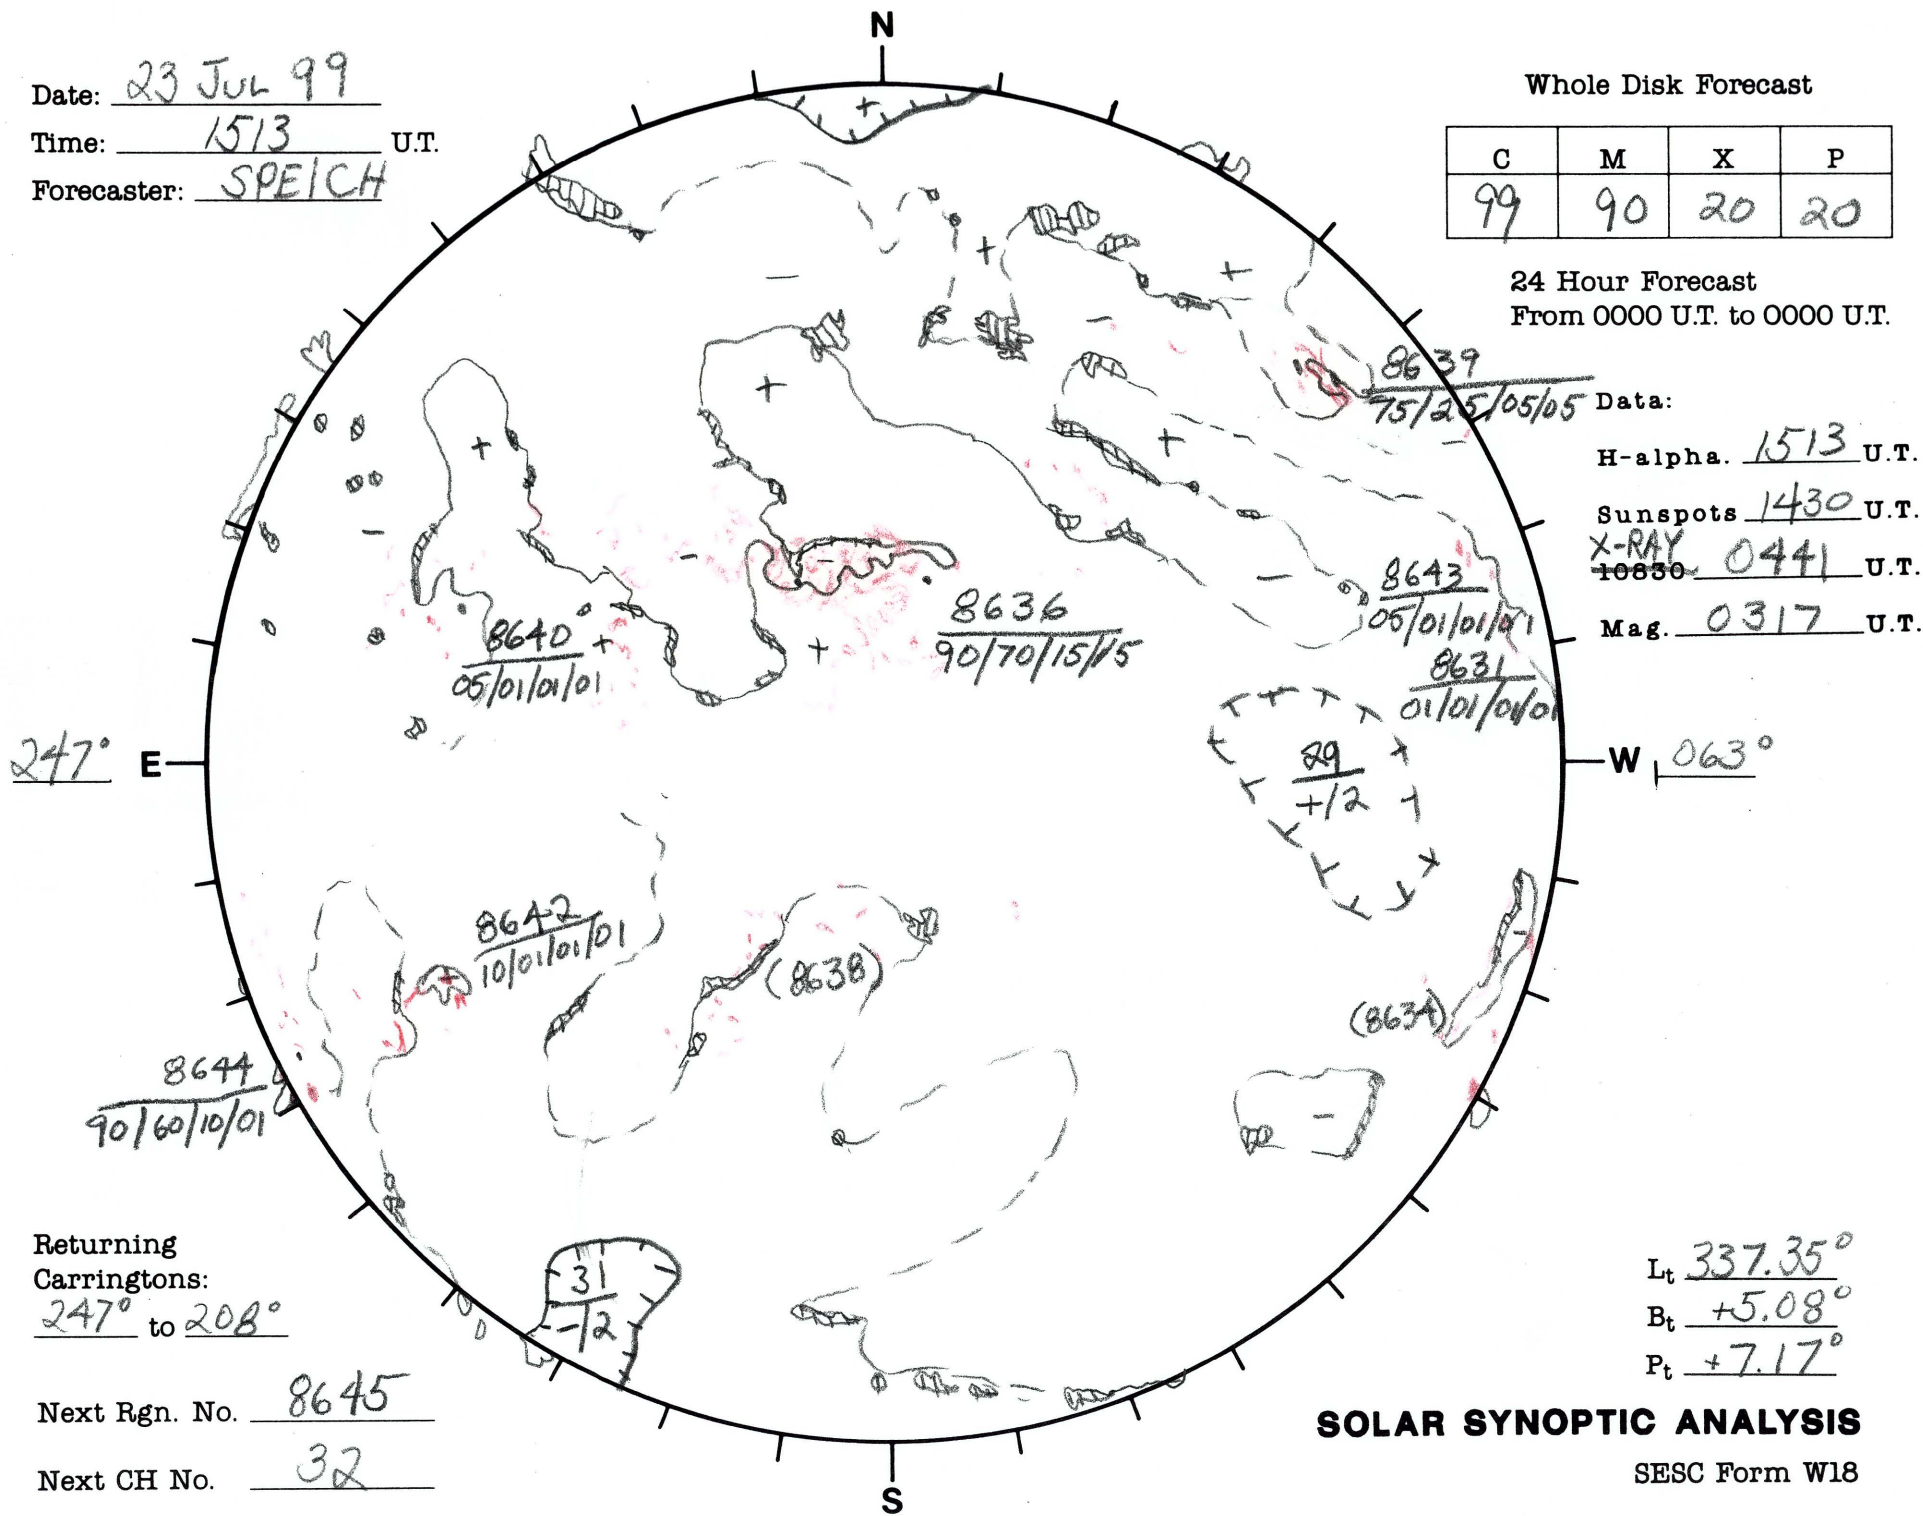

Date: 23 Jul 99
 Time: 1513 U.T.
 Forecaster: SPEICH

Whole Disk Forecast

C	M	X	P
99	90	20	20

24 Hour Forecast
 From 0000 U.T. to 0000 U.T.

Data:

H-alpha. 1513 U.T.

Sunspots 1430 U.T.

X-RAY 0441 U.T.

Mag. 0317 U.T.

Returning Carringtons:
247° to 208°

Next Rgn. No. 8645

Next CH No. 32

L_t 337.35°
 B_t +5.08°
 P_t +7.17°

SOLAR SYNOPTIC ANALYSIS