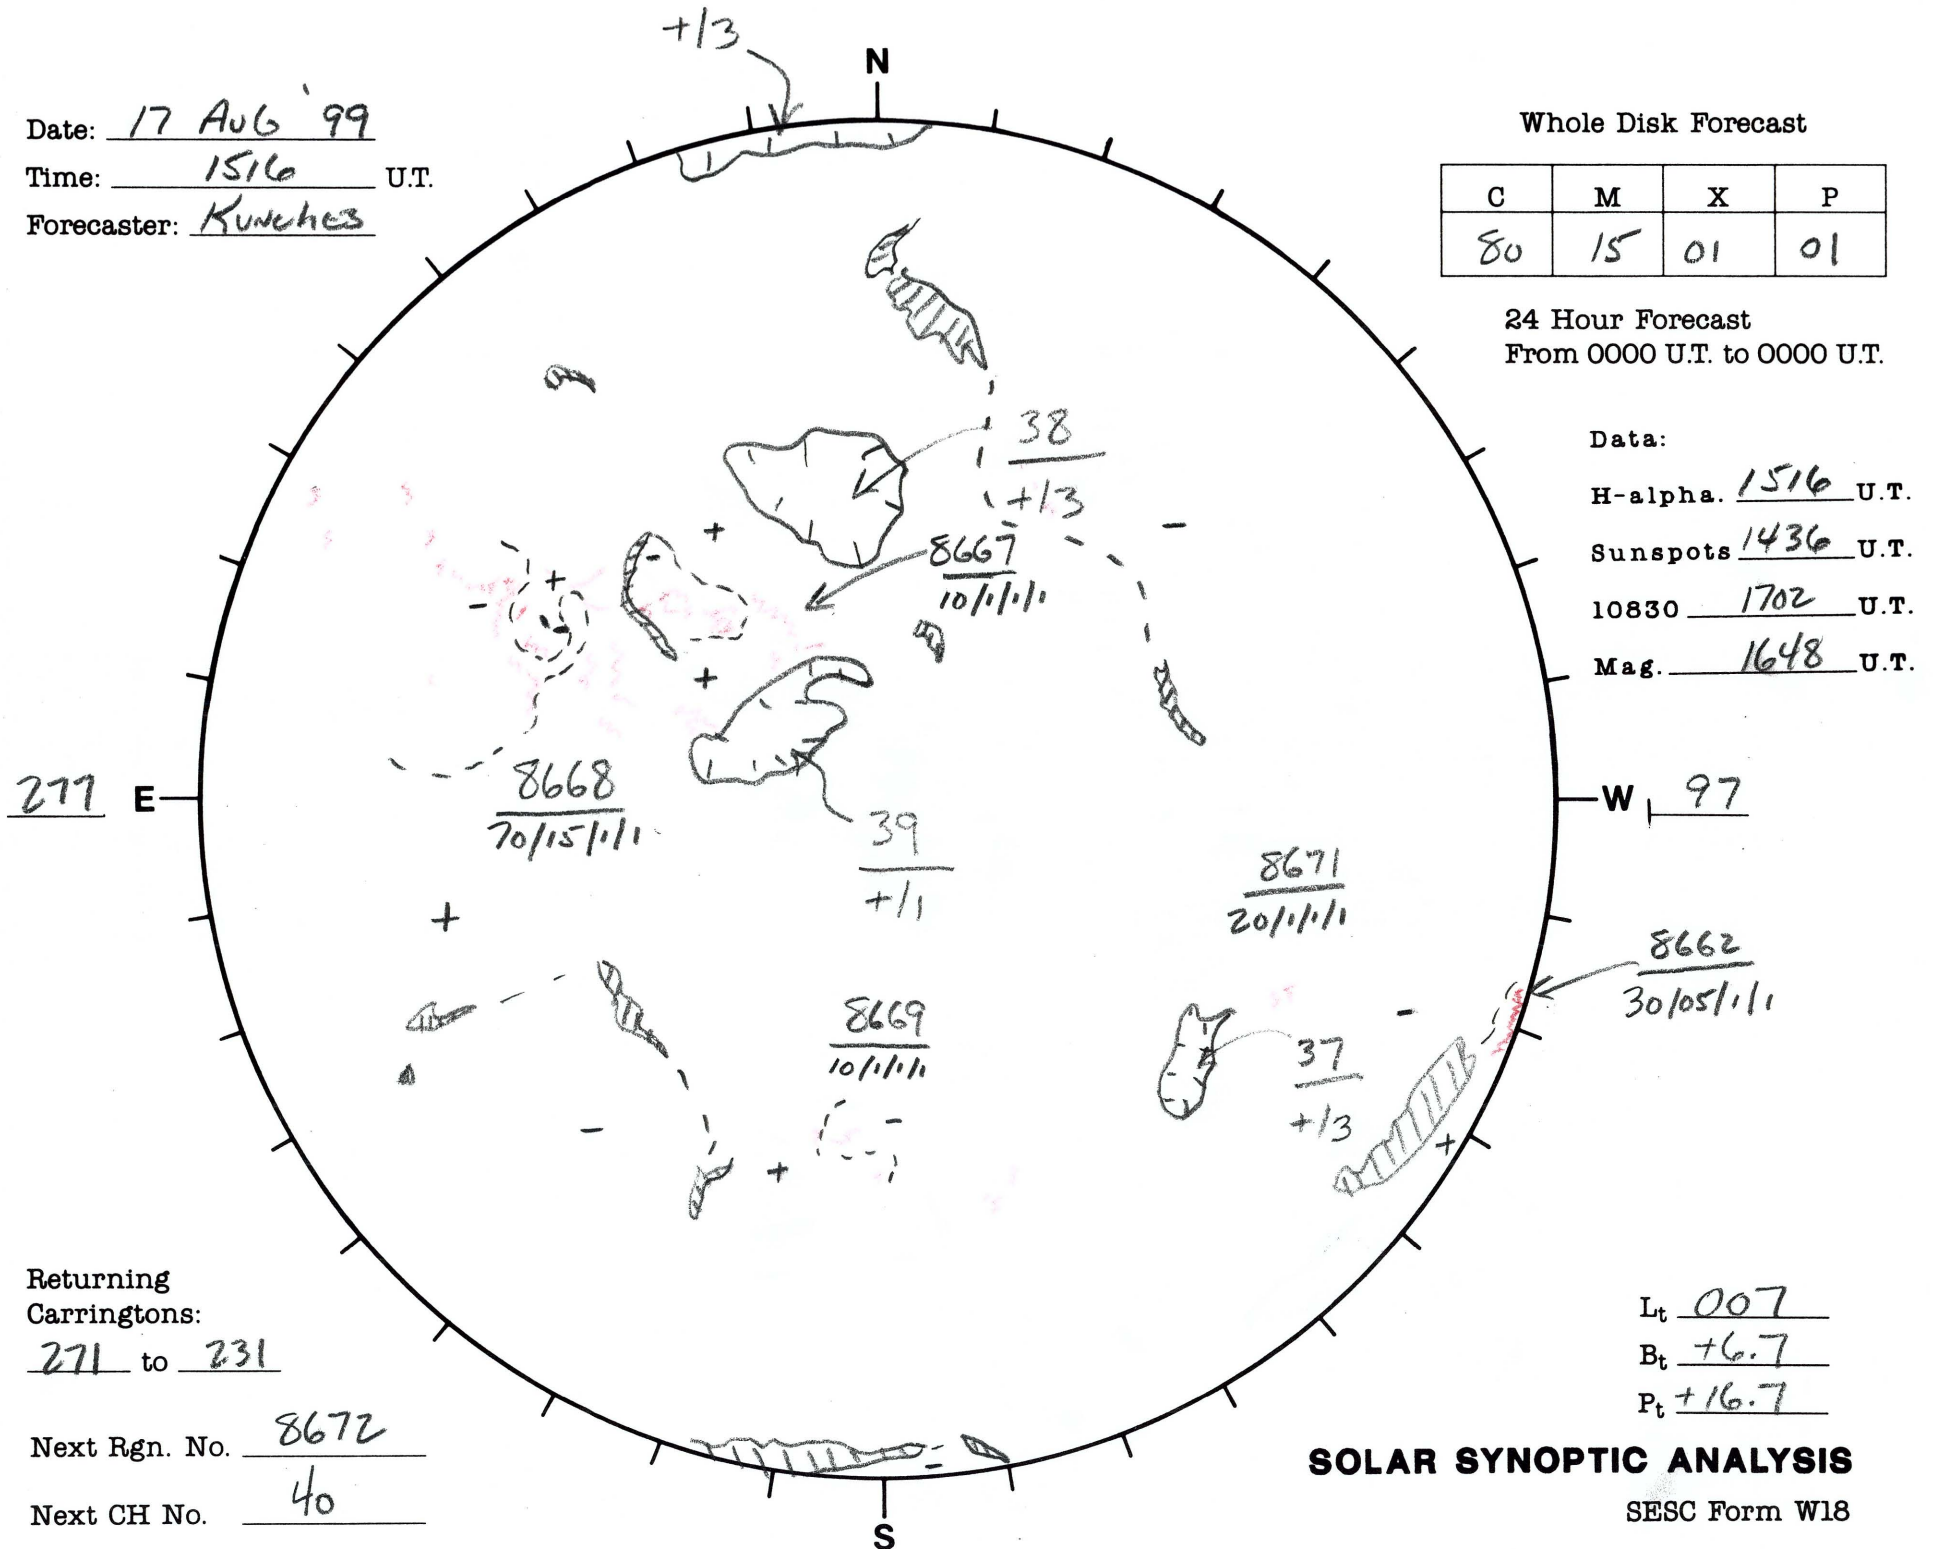

Date: 17 AUG '99
 Time: 1516 U.T.
 Forecaster: Kunches

Whole Disk Forecast

C	M	X	P
80	15	01	01

24 Hour Forecast
 From 0000 U.T. to 0000 U.T.

Data:
 H-alpha. 1516 U.T.
 Sunspots 1436 U.T.
 10830 1702 U.T.
 Mag. 1648 U.T.

Returning Carringtons:
271 to 231

Next Rgn. No. 8672

Next CH No. 40

L_t 007
 B_t +6.7
 P_t +16.7

SOLAR SYNOPTIC ANALYSIS

SESC Form W18