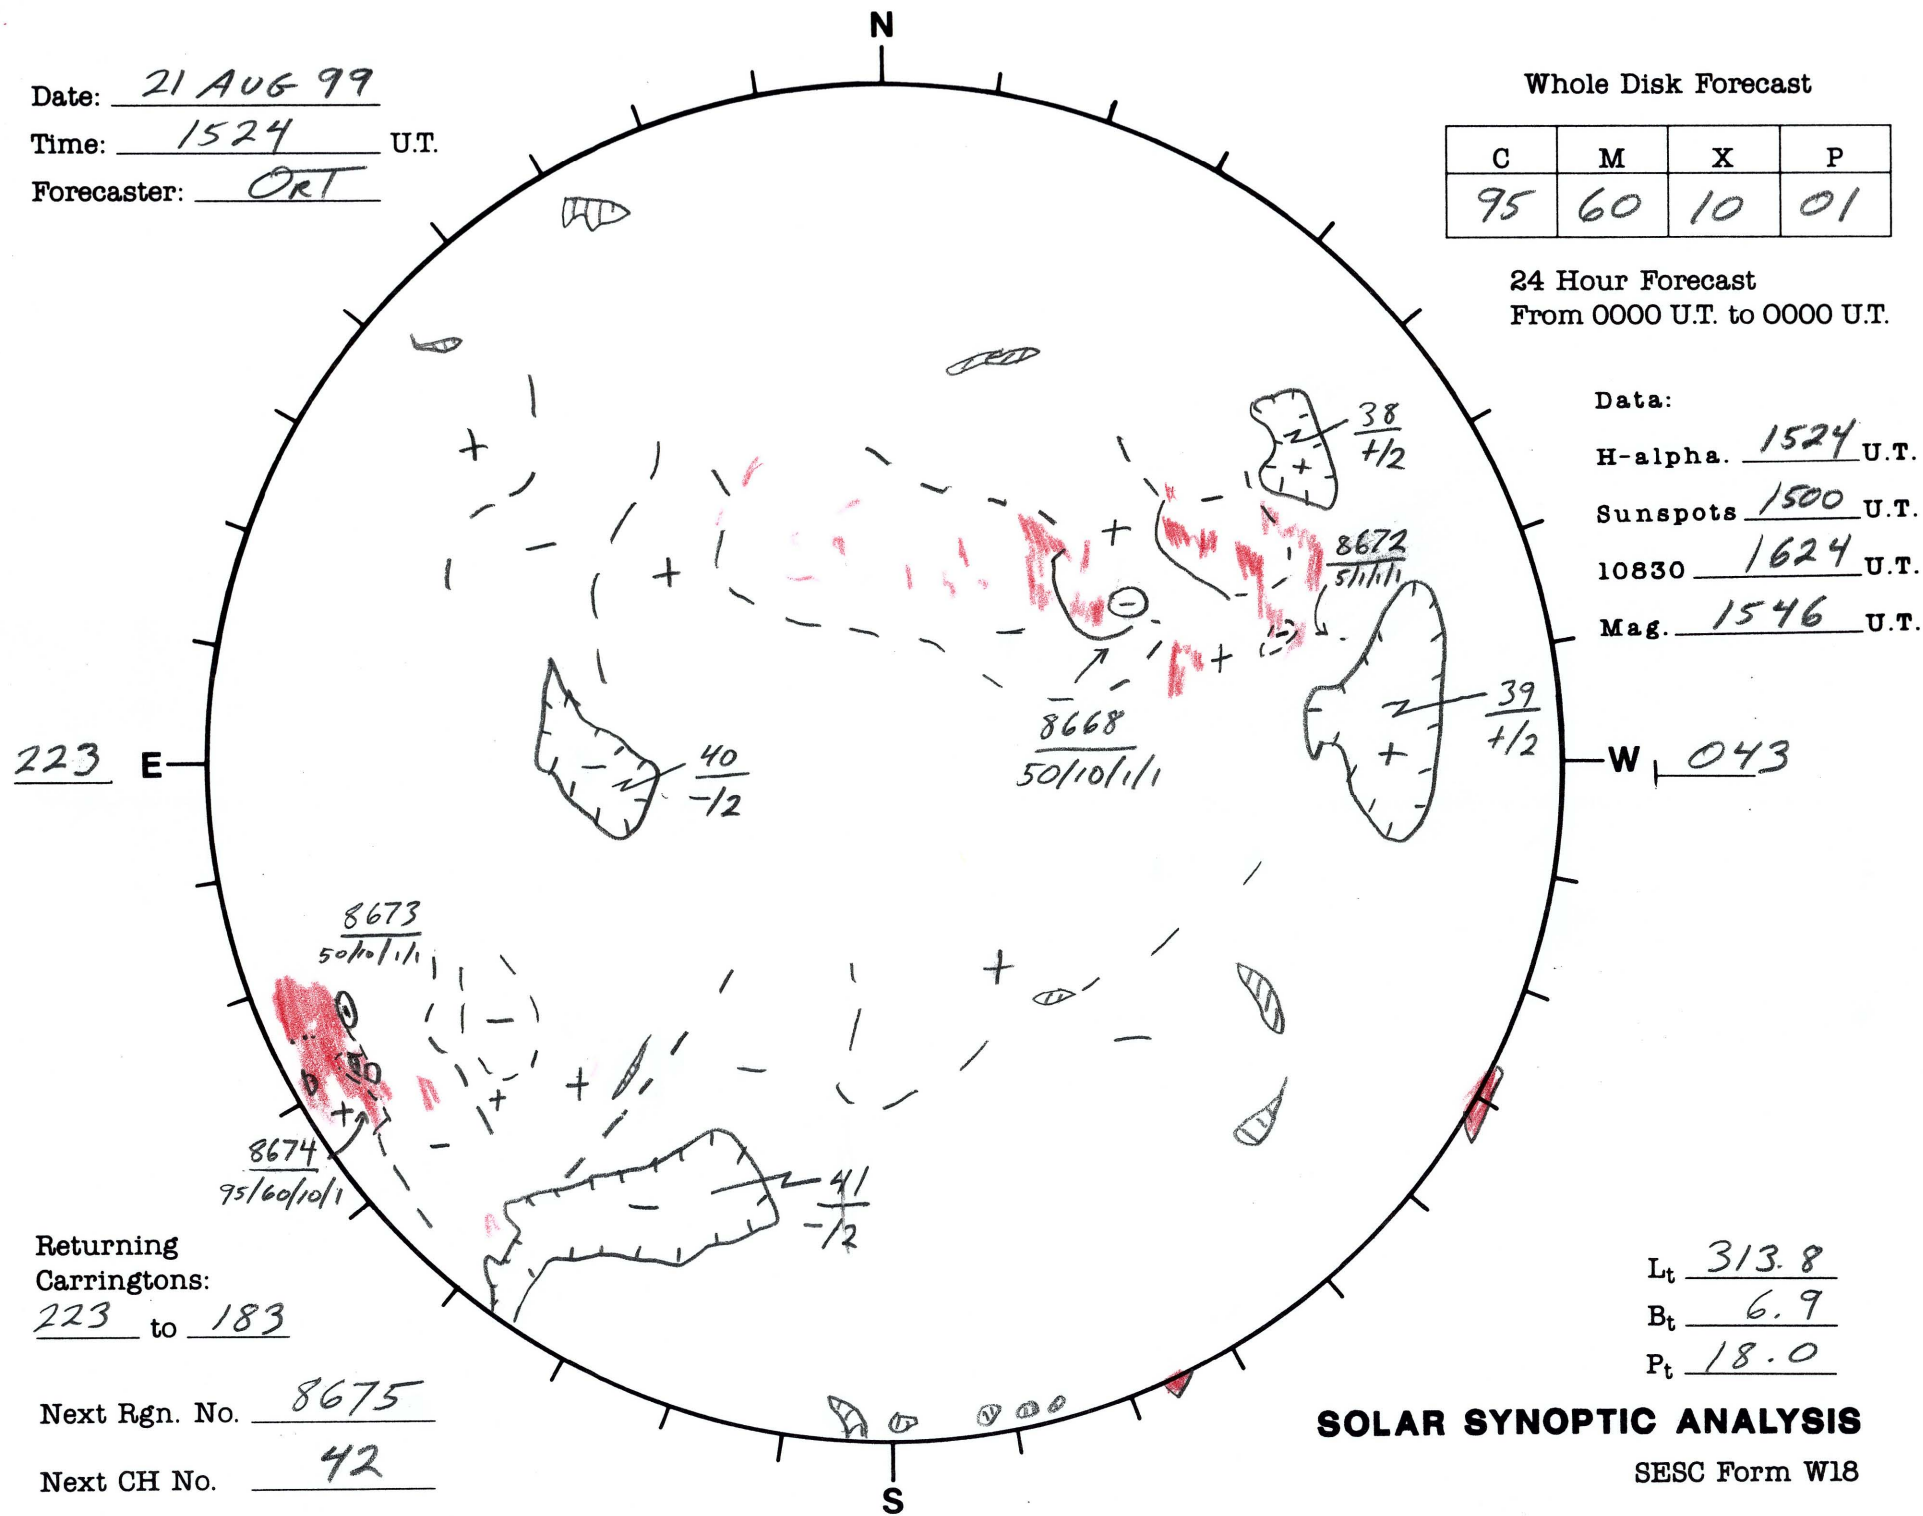

Date: 21 AUG 99
 Time: 1524 U.T.
 Forecaster: ORT

Whole Disk Forecast

C	M	X	P
95	60	10	01

24 Hour Forecast
 From 0000 U.T. to 0000 U.T.

Data:
 H-alpha. 1524 U.T.
 Sunspots 1500 U.T.
 10830 1624 U.T.
 Mag. 1546 U.T.

223 E

W 043

Returning Carringtons:
223 to 183

Next Rgn. No. 8675

Next CH No. 42

L_t 313.8
 B_t 6.9
 P_t 18.0

SOLAR SYNOPTIC ANALYSIS

SESC Form W18