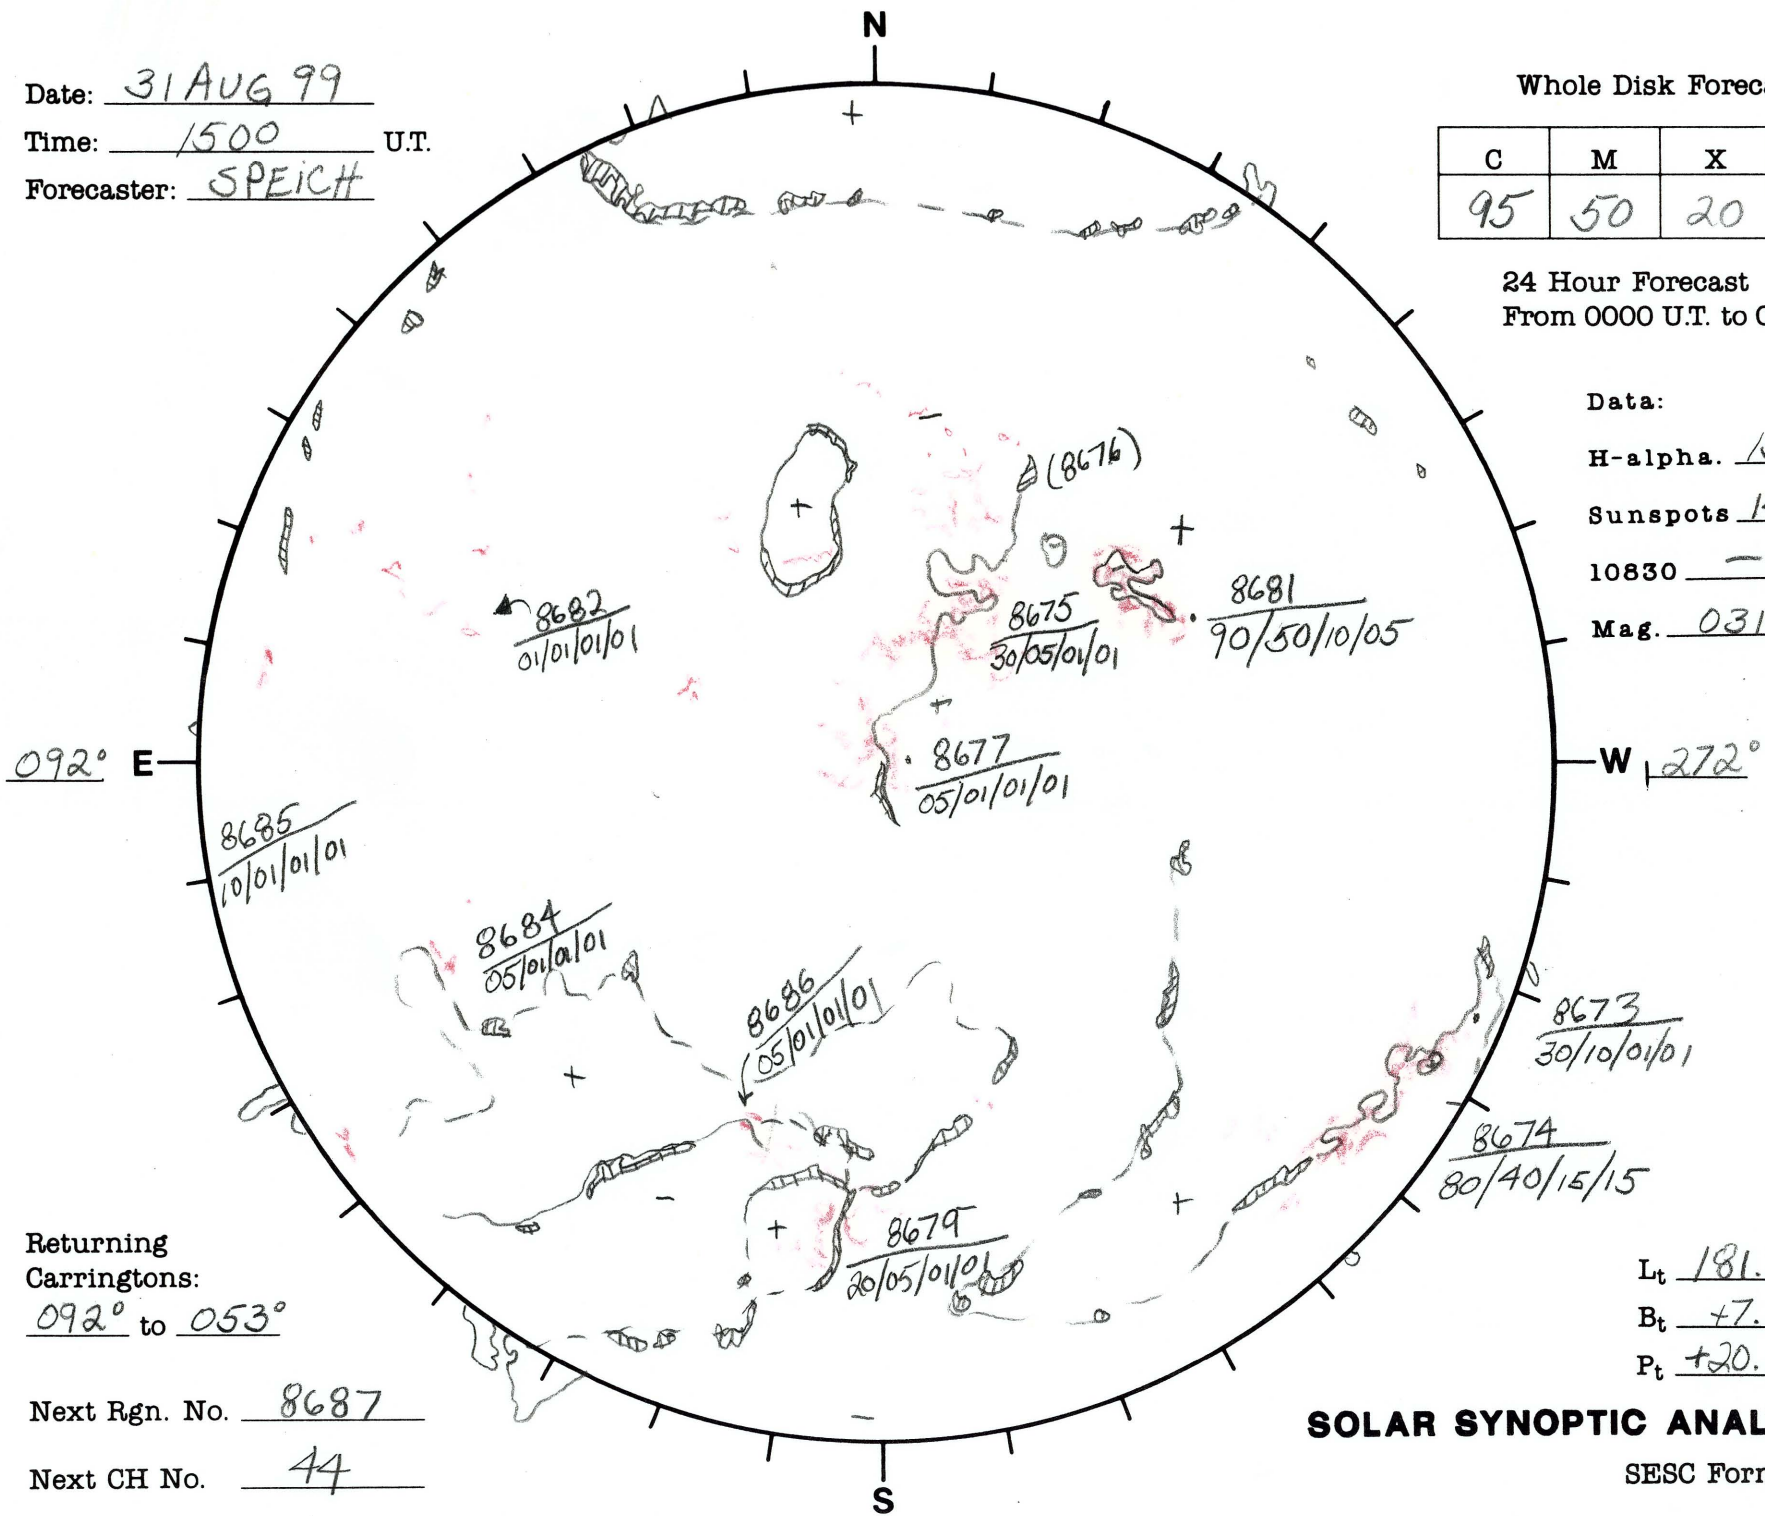

Date: 31 AUG 99
 Time: 1500 U.T.
 Forecaster: SPEICH

Whole Disk Forecast

C	M	X	P
95	50	20	15

24 Hour Forecast
 From 0000 U.T. to 0000 U.T.

Data:
 H-alpha. 1500 U.T.
 Sunspots 1430 U.T.
 10830 — U.T.
 Mag. 0312 U.T.

Returning Carringtons:
092° to 053°

Next Rgn. No. 8687

Next CH No. 44

W 272°

L_t 181.88°
 B_t +7.18°
 P_t +20.85°

SOLAR SYNOPTIC ANALYSIS