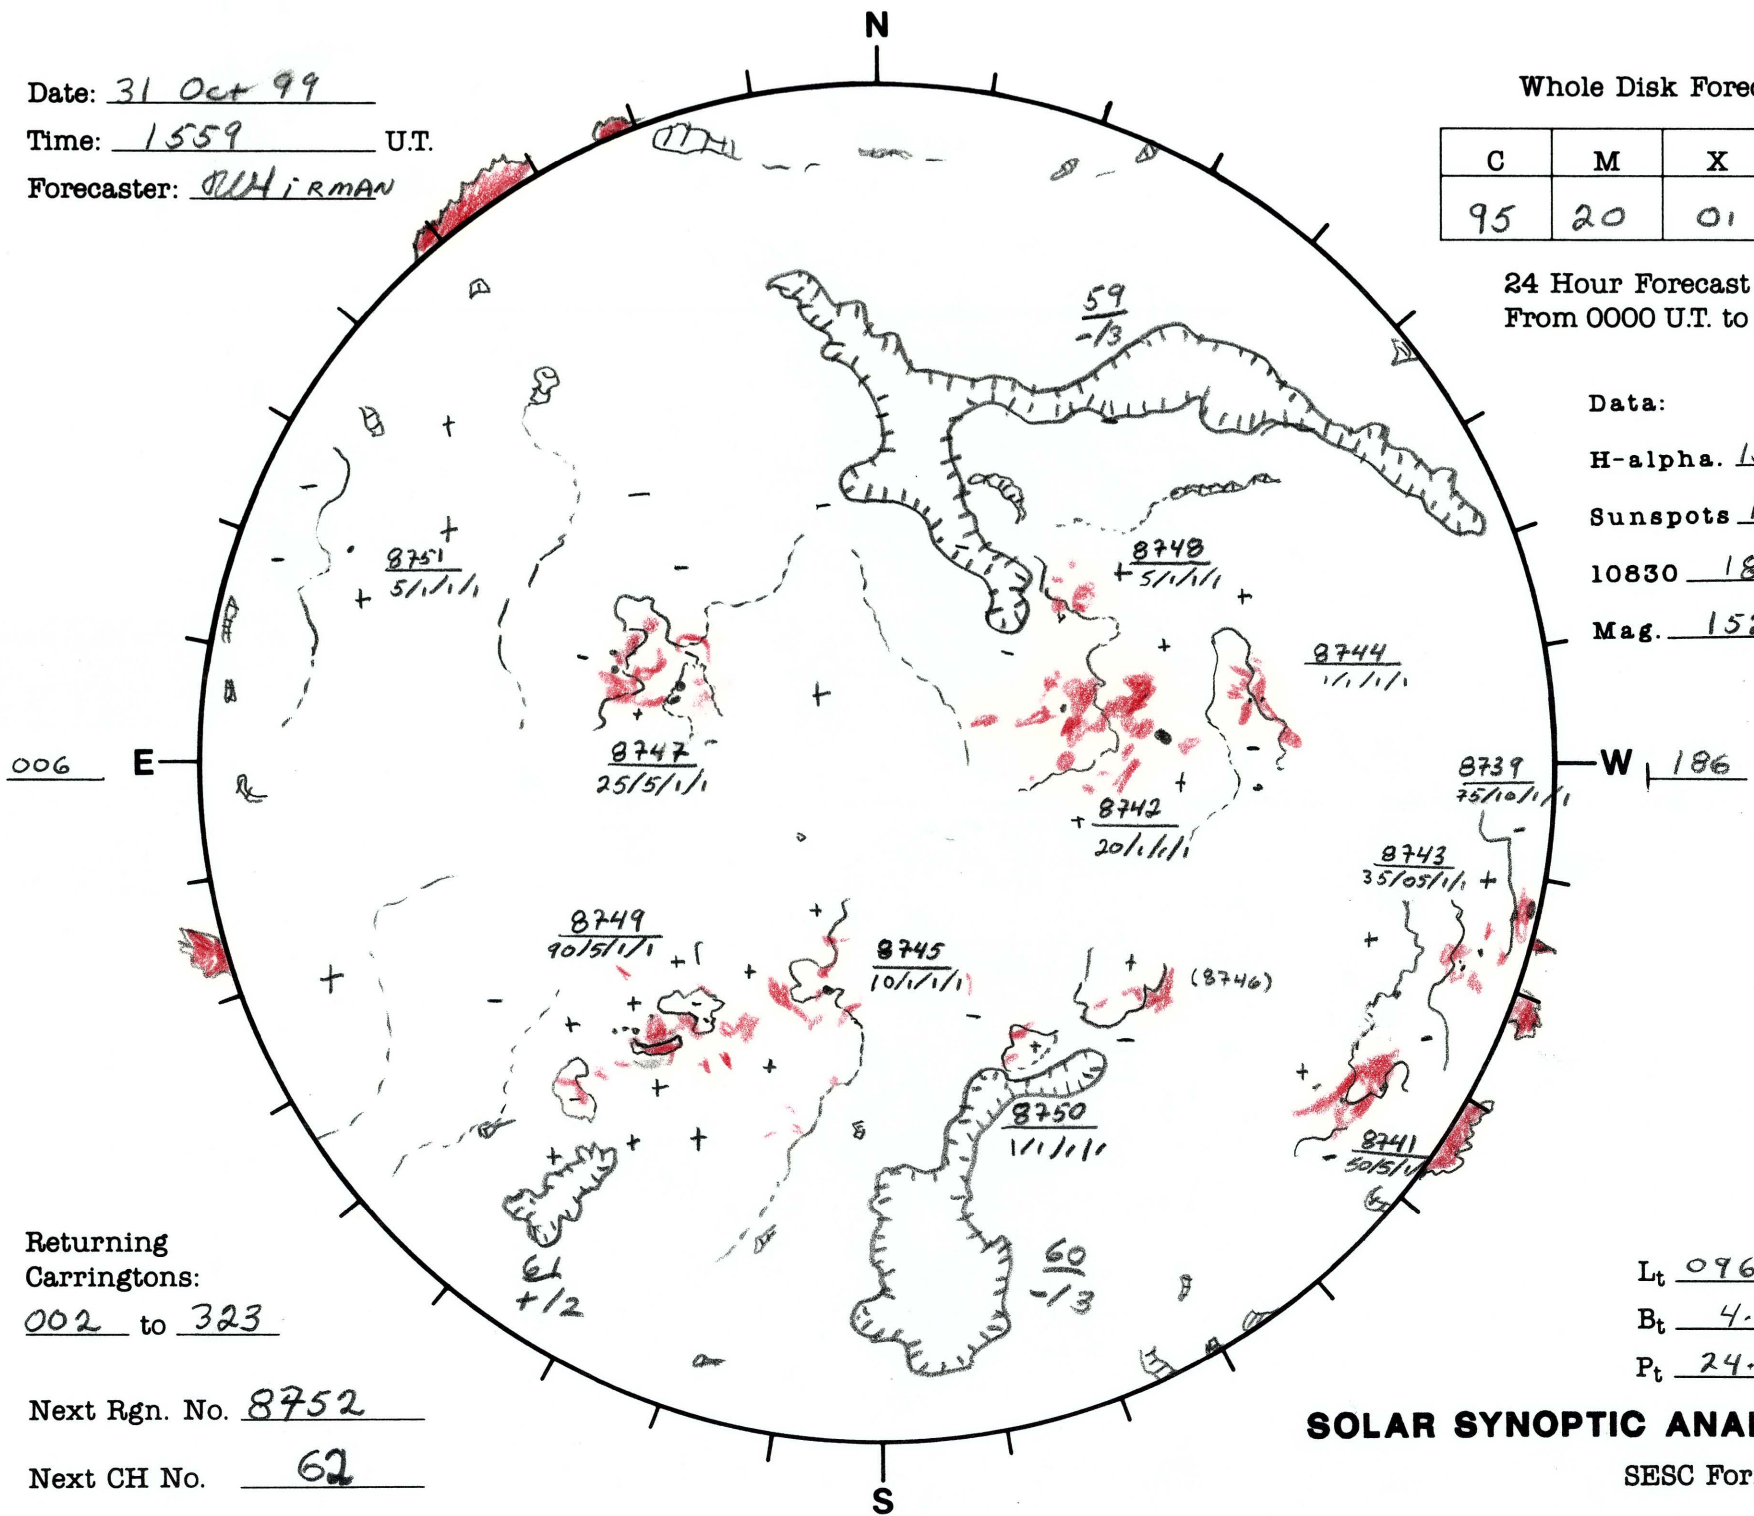

Date: 31 Oct 99
 Time: 1559 U.T.
 Forecaster: WHIRMAN

Whole Disk Forecast

C	M	X	P
95	20	01	01

24 Hour Forecast
 From 0000 U.T. to 0000 U.T.

Data:

H-alpha. 1559 U.T.

Sunspots 1550 U.T.

10830 1831 U.T.

Mag. 1524 U.T.

Returning Carringtons:
002 to 323

Next Rgn. No. 8752

Next CH No. 62

L_t 096-3
 B_t 4.45
 P_t 24.6

SOLAR SYNOPTIC ANALYSIS

SESC Form W18