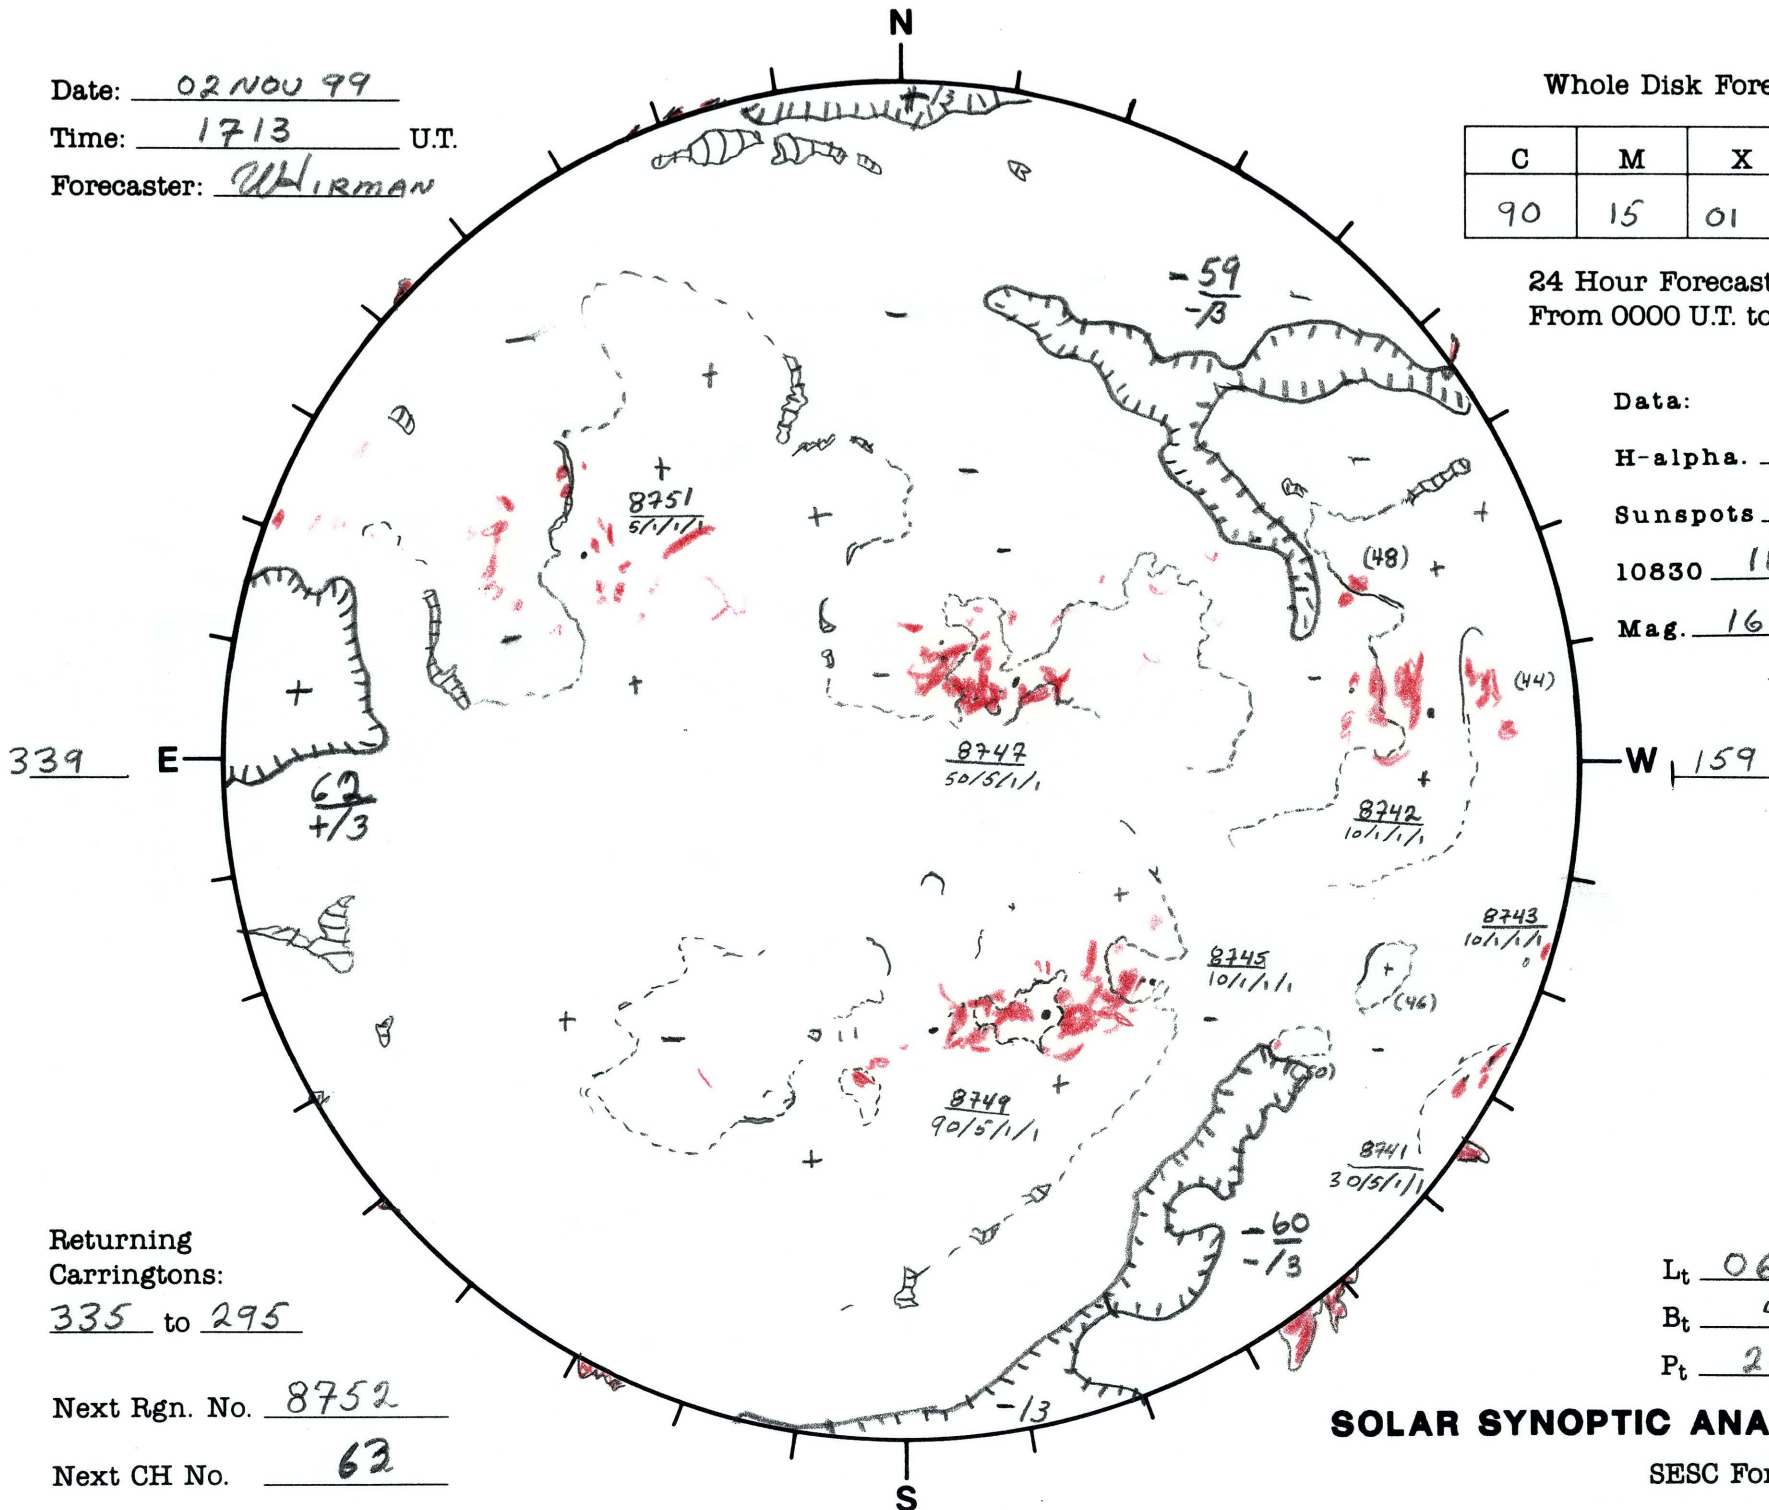

Date: 02 NOV 99
 Time: 1713 U.T.
 Forecaster: WHIRMAN

Whole Disk Forecast

C	M	X	P
90	15	01	01

24 Hour Forecast
 From 0000 U.T. to 0000 U.T.

Data:
 H-alpha. 1713 U.T.
 Sunspots 1904 U.T.
 10830 1814 U.T.
 Mag. 1634 U.T.

Returning
 Carringtons:
335 to 295

Next Rgn. No. 8752

Next CH No. 63

Lt 069.4
 Bt 4.25
 Pt 24.3

SOLAR SYNOPTIC ANALYSIS