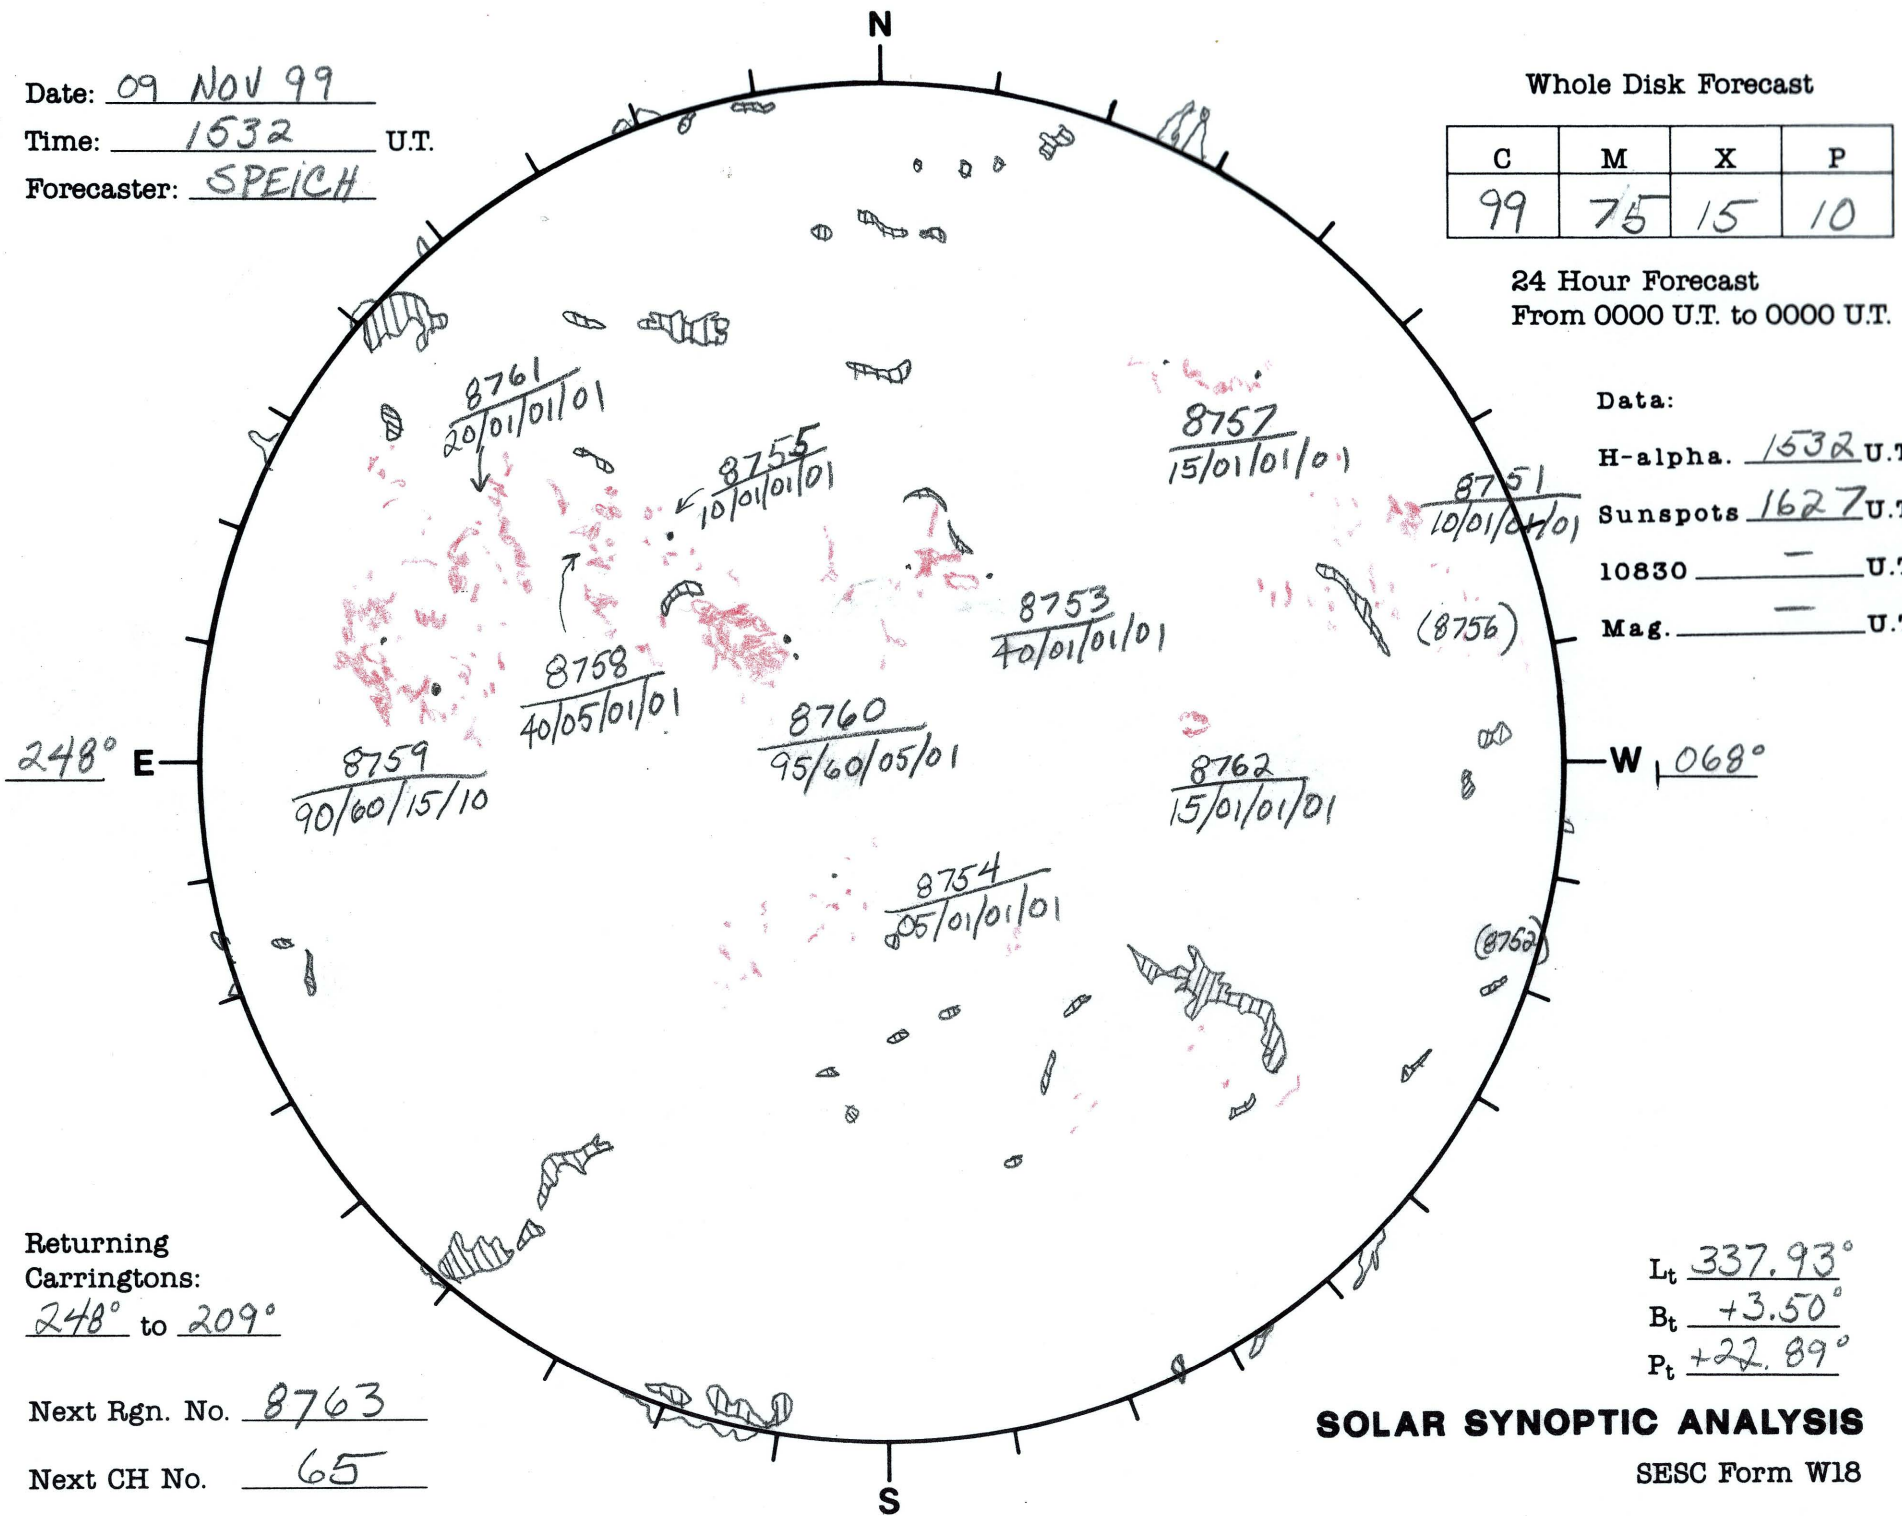

Date: 09 NOV 99
 Time: 1532 U.T.
 Forecaster: SPEICH

Whole Disk Forecast

C	M	X	P
99	75	15	10

24 Hour Forecast
 From 0000 U.T. to 0000 U.T.

Data:
 H-alpha. 1532 U.T.
 Sunspots 1627 U.T.
 10830 — U.T.
 Mag. — U.T.

248° E

W 068°

Returning Carringtons:
248° to 209°

Next Rgn. No. 8763

Next CH No. 65

L_t 337.93°
 B_t +3.50°
 P_t +22.89°

SOLAR SYNOPTIC ANALYSIS

SESC Form W18