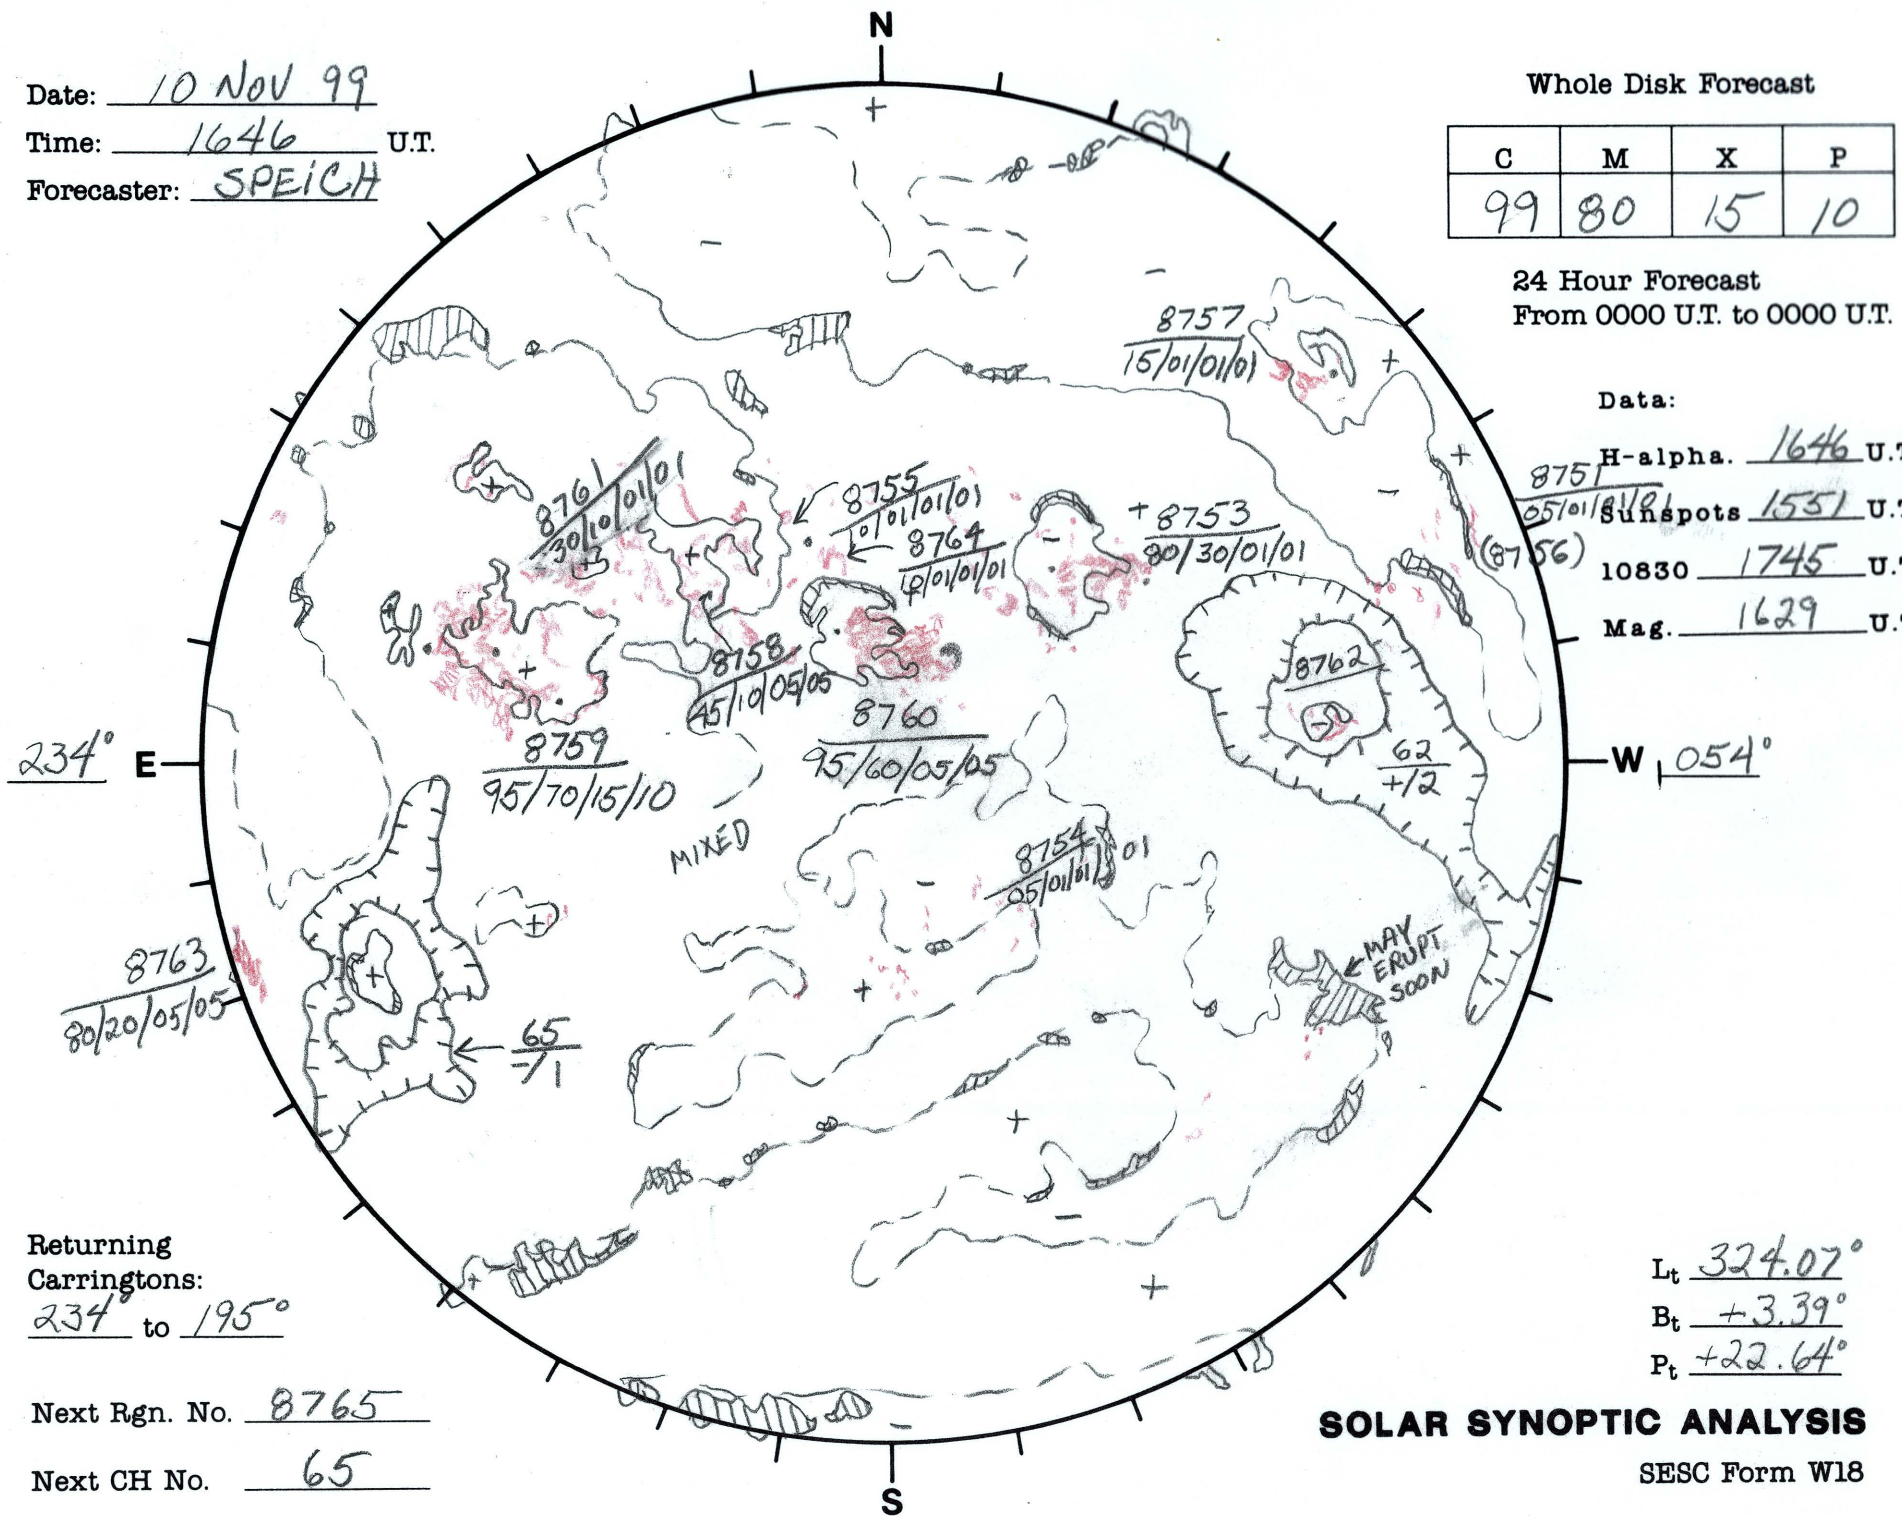

Date: 10 Nov 99
 Time: 1646 U.T.
 Forecaster: SPEICH

Whole Disk Forecast

C	M	X	P
99	80	15	10

24 Hour Forecast
 From 0000 U.T. to 0000 U.T.

Data:
 H-alpha. 1646 U.T.
 Sunspots 1551 U.T.
 10830 1745 U.T.
 Mag. 1629 U.T.

234° E

W 054°

Returning Carringtons:
234° to 195°

Next Rgn. No. 8765

Next CH No. 65

L_t 324.07°
 B_t +3.39°
 P_t +22.64°

SOLAR SYNOPTIC ANALYSIS

SESC Form W18