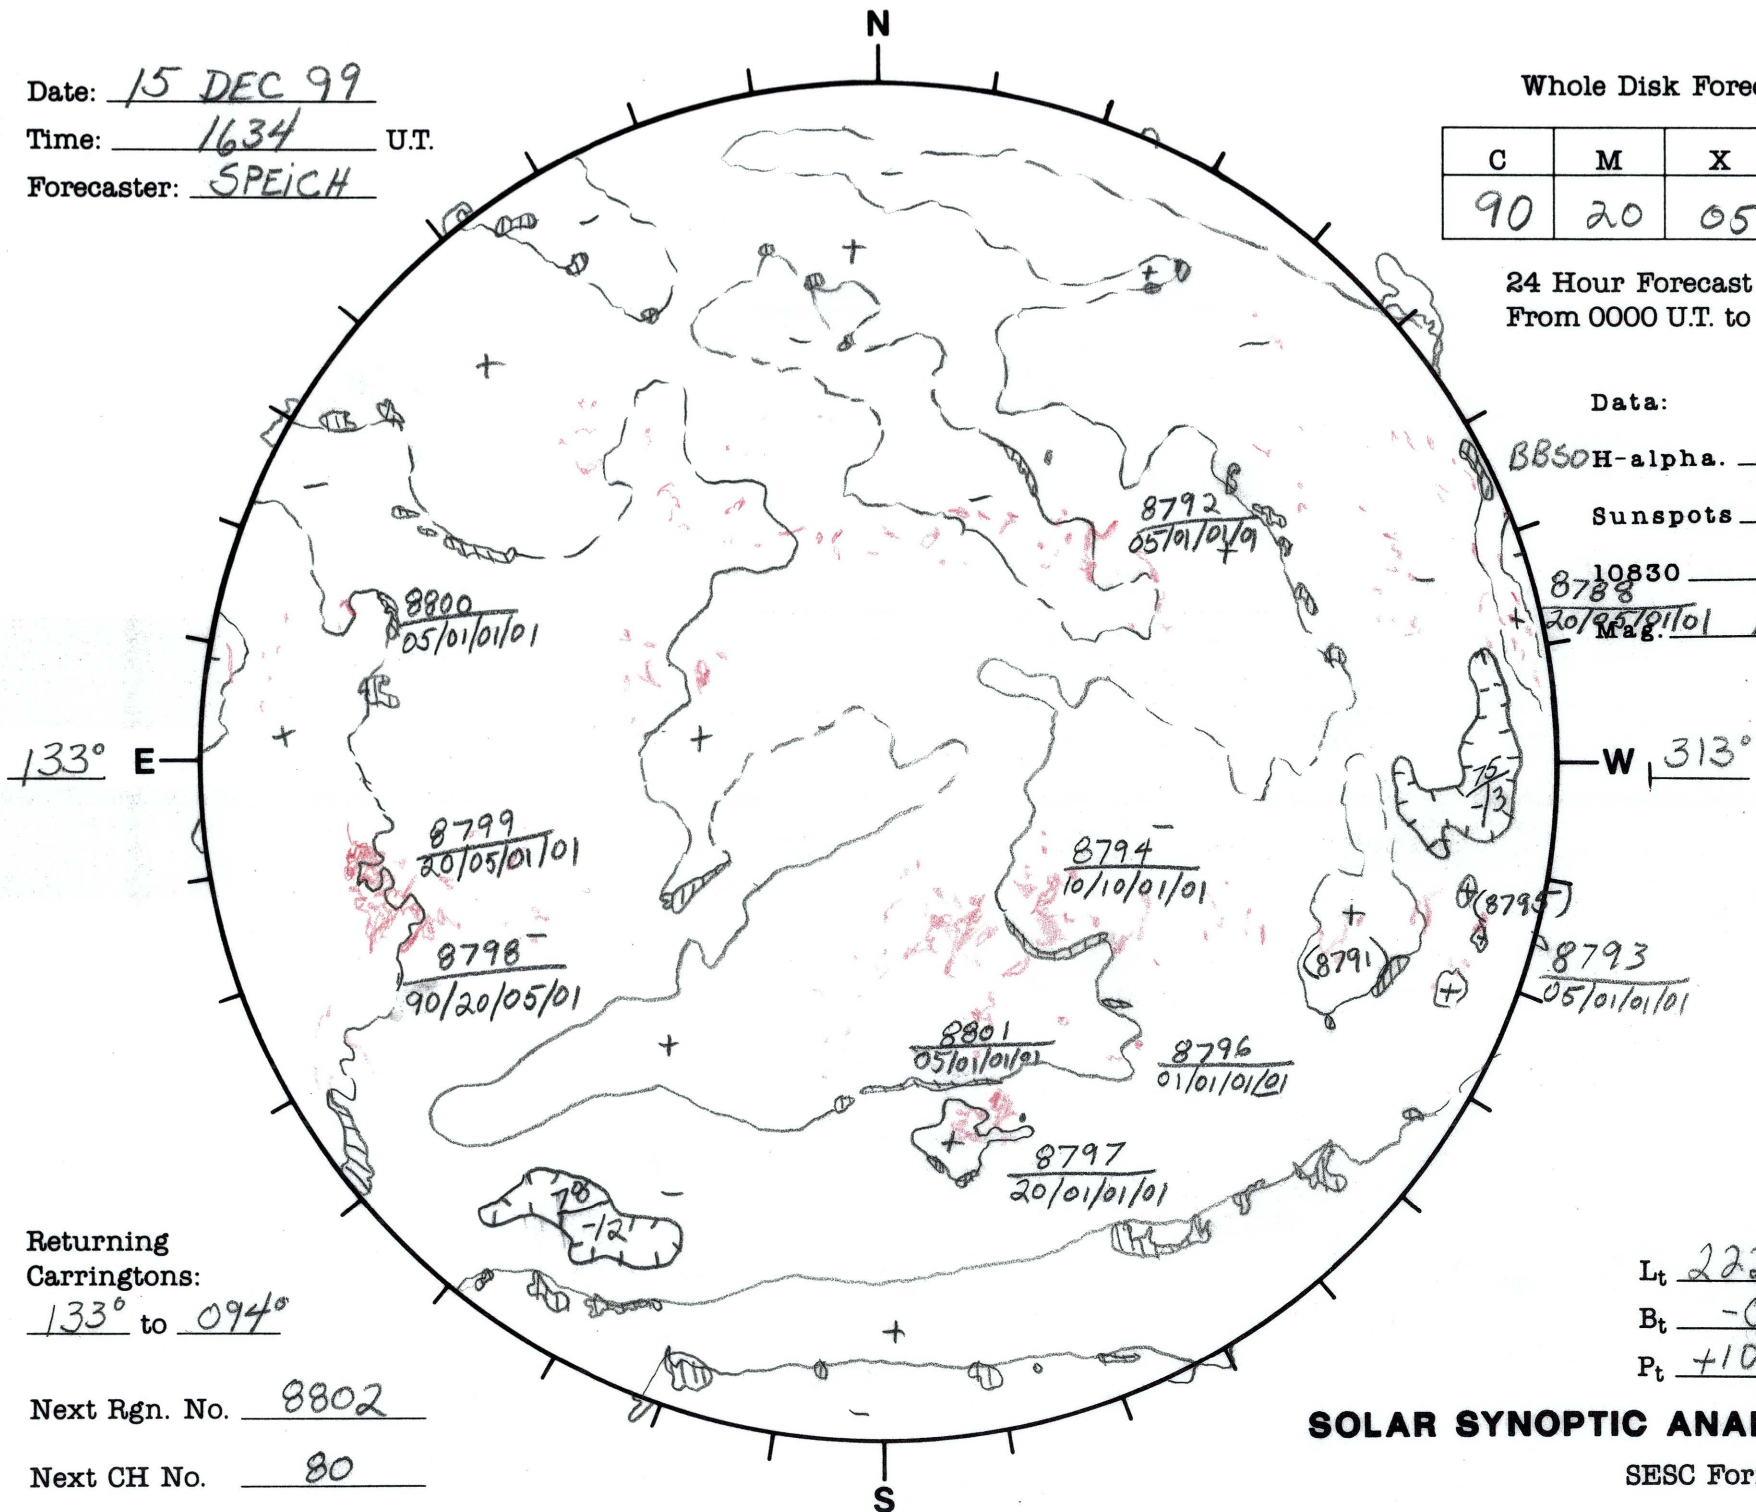

Date: 15 DEC 99
 Time: 1634 U.T.
 Forecaster: SPEICH

Whole Disk Forecast

C	M	X	P
90	20	05	01

24 Hour Forecast
 From 0000 U.T. to 0000 U.T.

Data:

BBSO H-alpha. 1634 U.T.
 Sunspots 1545 U.T.
~~10830~~ 1700 U.T.
~~8788~~ 20/95/01/01 1553 U.T.

Returning Carringtons:
133° to 094°

Next Rgn. No. 8802

Next CH No. 80

Lt 222.89°
 Bt -0.94°
 Pt +10.11°

SOLAR SYNOPTIC ANALYSIS

SESC Form W18