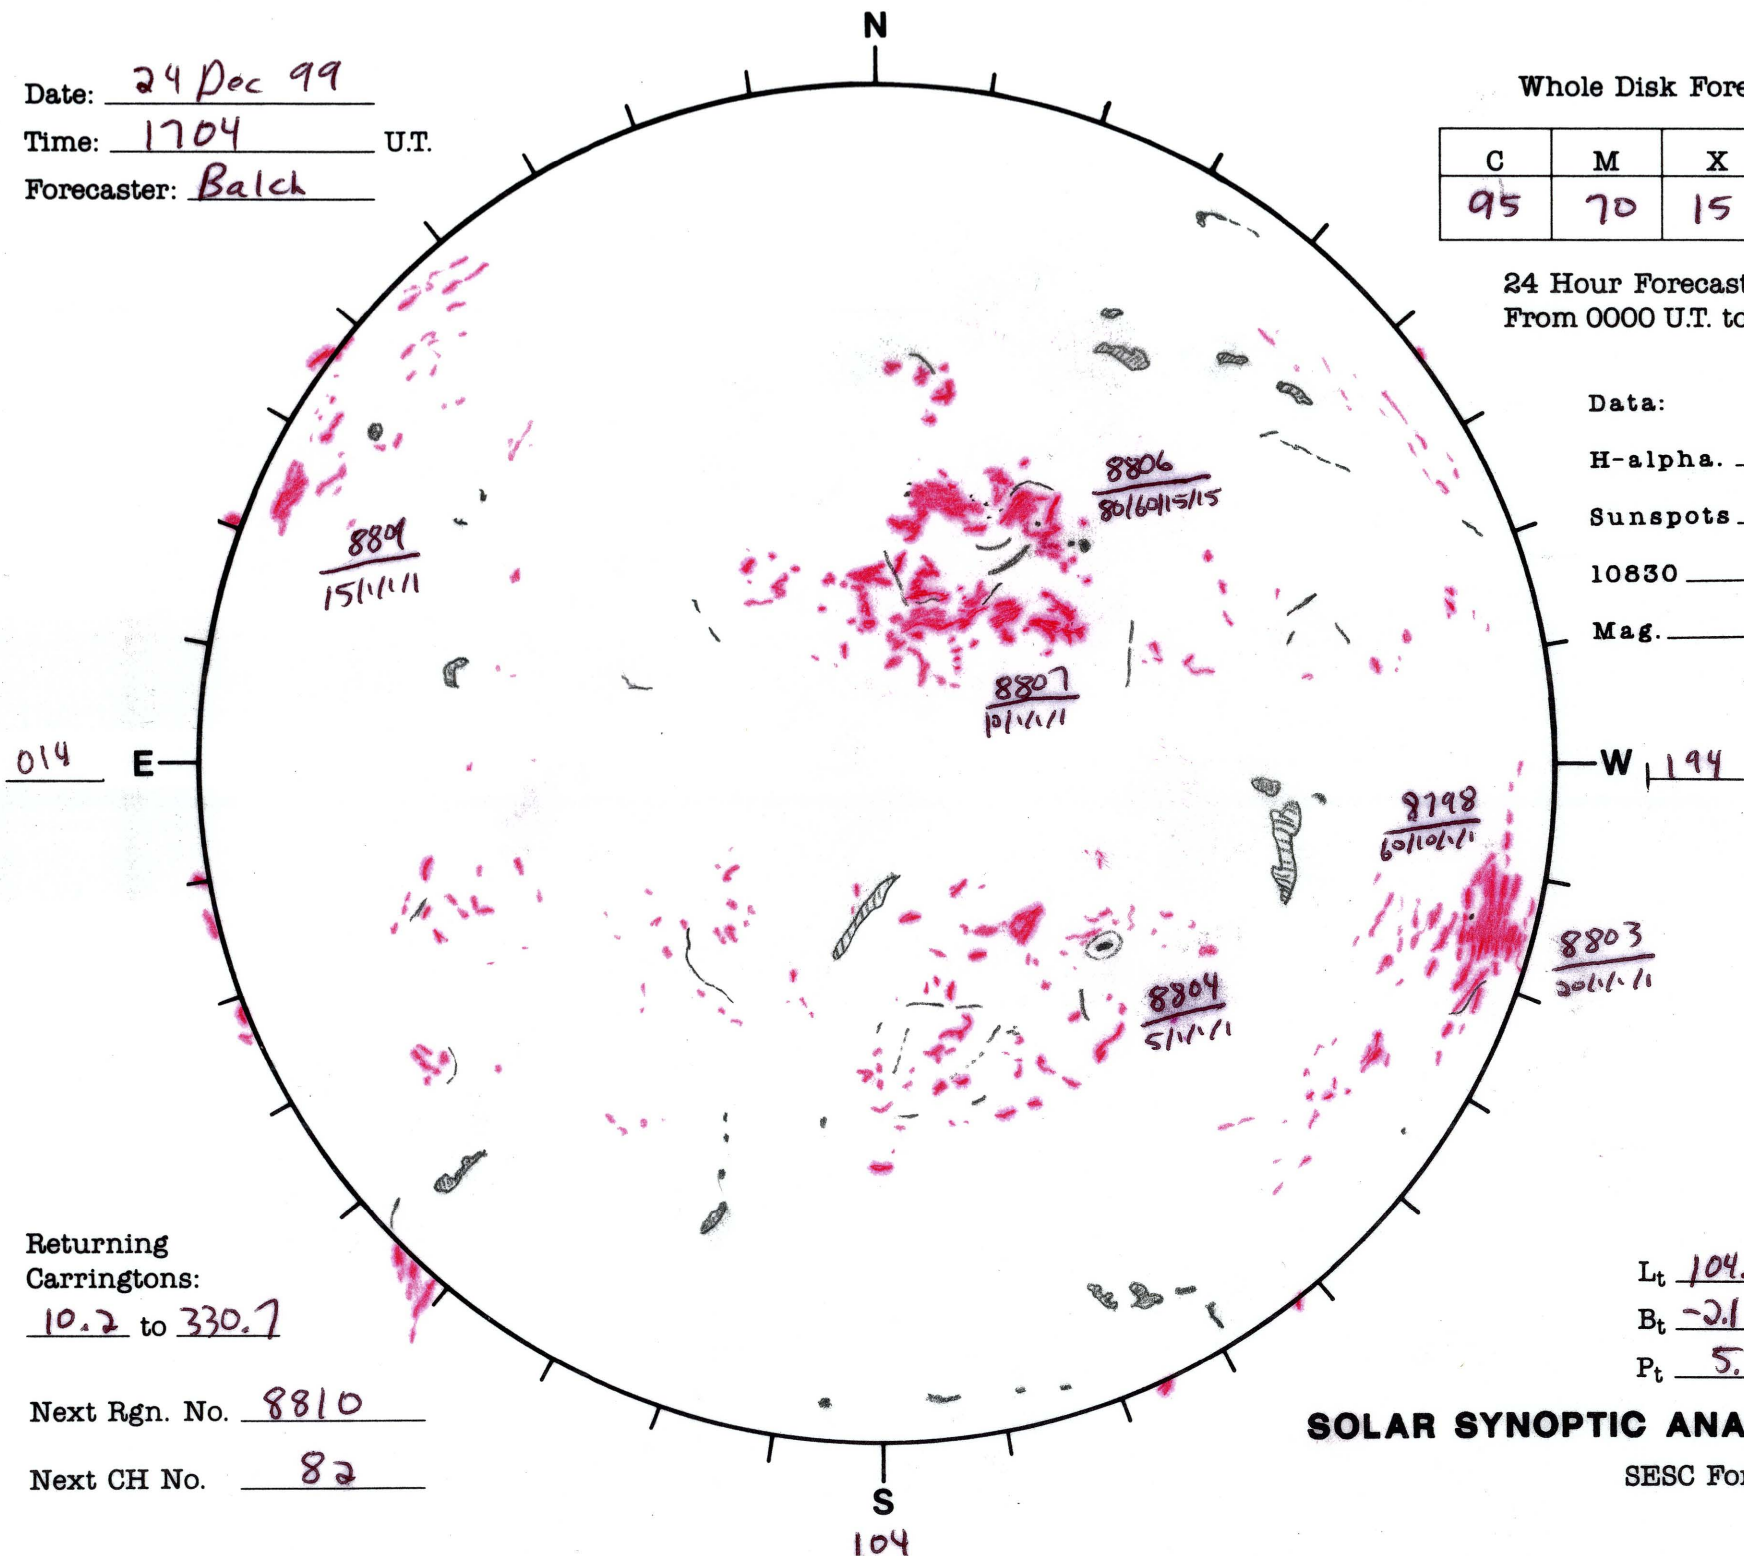

Date: 24 Dec 99
 Time: 1704 U.T.
 Forecaster: Balch

Whole Disk Forecast

C	M	X	P
95	70	15	15

24 Hour Forecast
 From 0000 U.T. to 0000 U.T.

Data:
 H-alpha. 1704 U.T.
 Sunspots 24 U.T.
 10830 24 U.T.
 Mag. 24 U.T.

Returning Carringtons:
10.2 to 330.7

Next Rgn. No. 8810

Next CH No. 82

Lt 104.0
 Bt -2.1
 Pt 5.9

SOLAR SYNOPTIC ANALYSIS

SESC Form W18