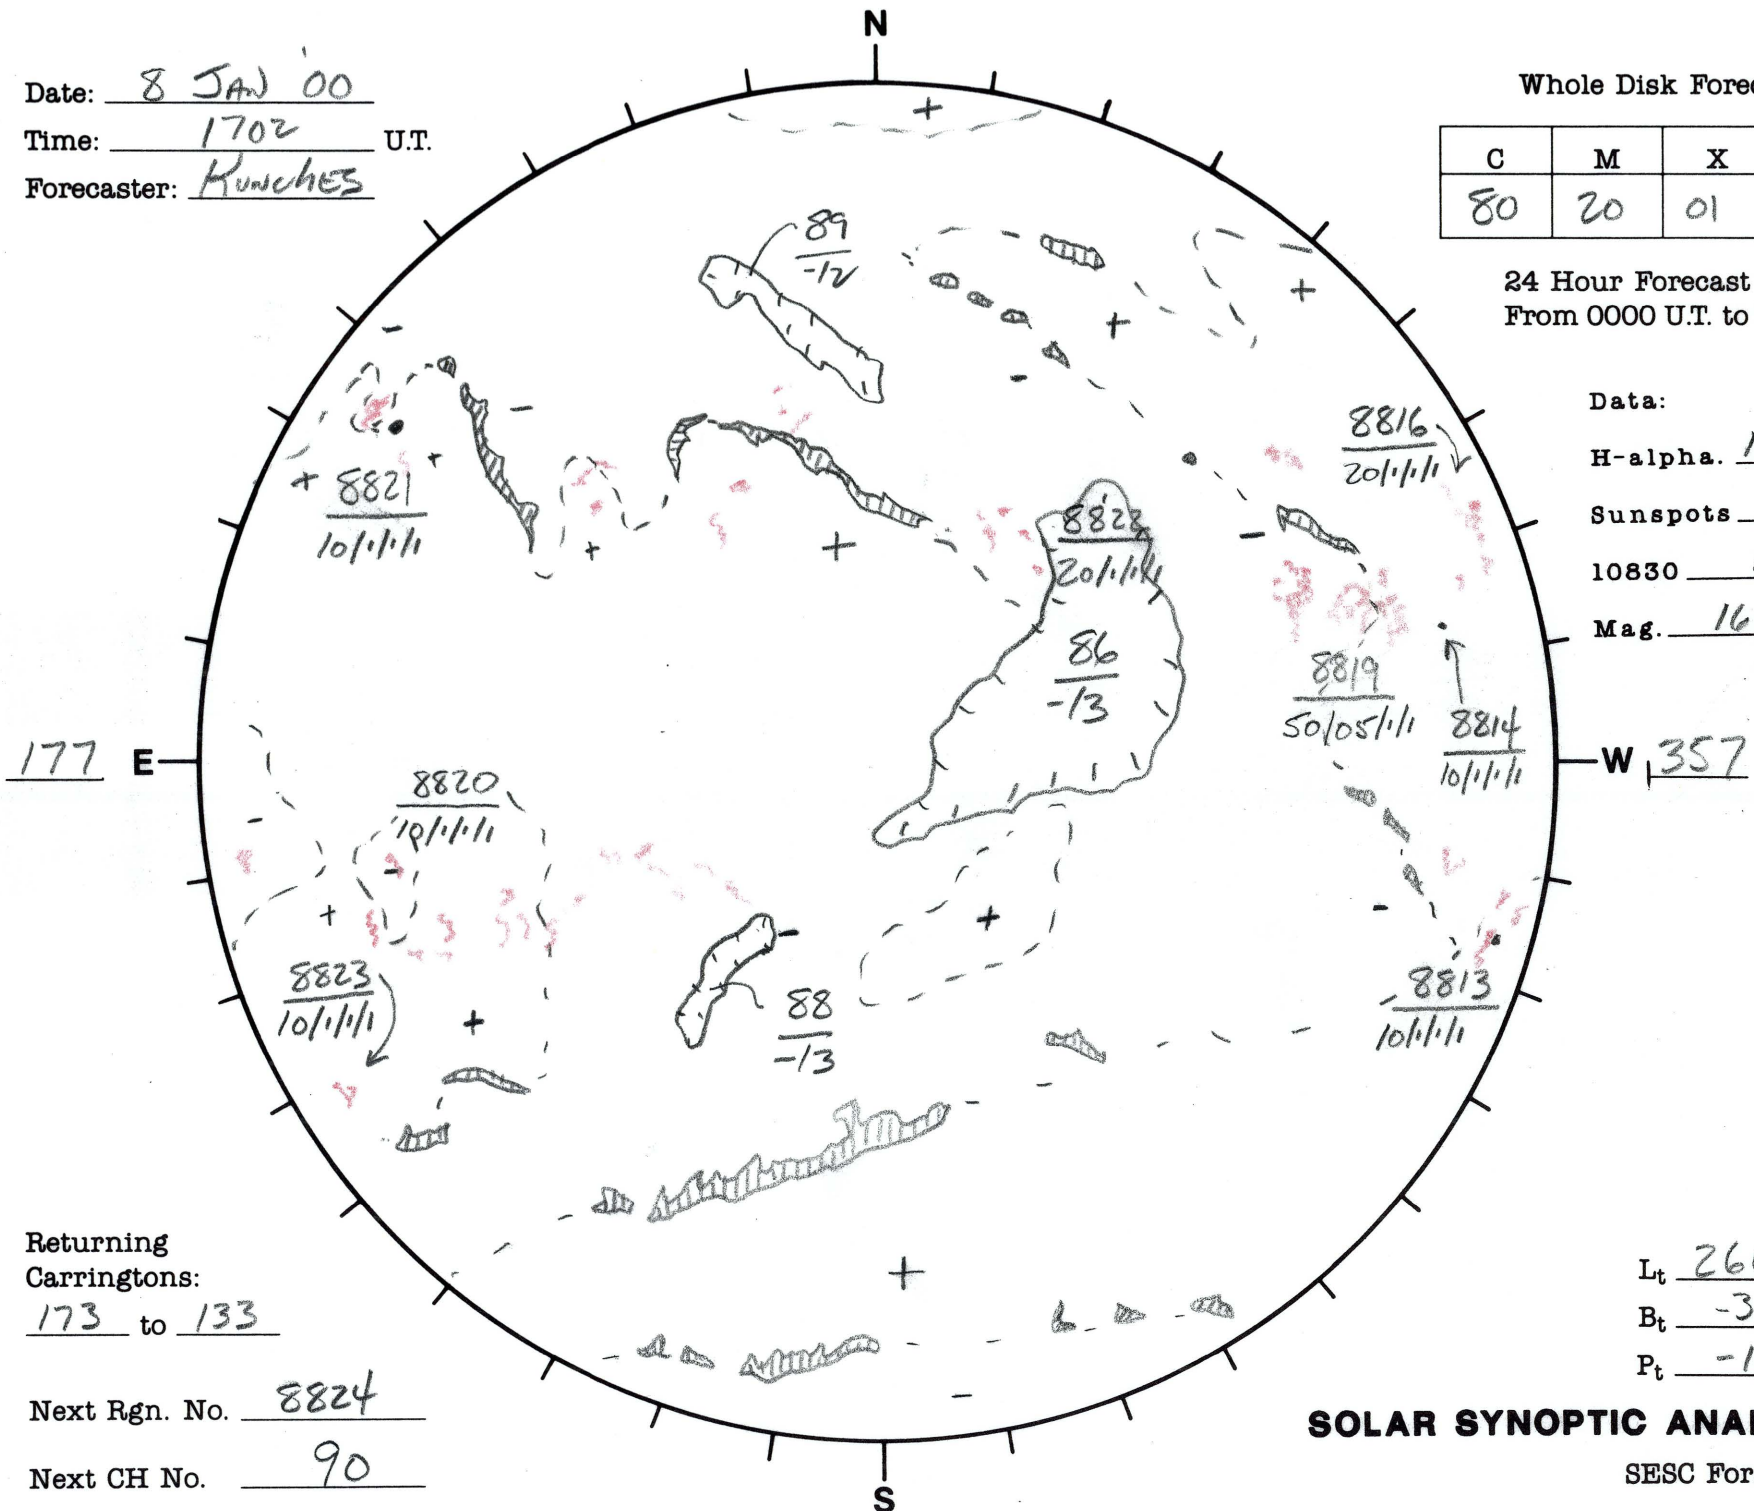

Date: 8 JAN 00
 Time: 1702 U.T.
 Forecaster: Kunches

Whole Disk Forecast

C	M	X	P
80	20	01	01

24 Hour Forecast
 From 0000 U.T. to 0000 U.T.

Data:
 H-alpha. 1702 U.T.
 Sunspots 1600 U.T.
 10830 1812 U.T.
 Mag. 1614 U.T.

Returning Carringtons:
173 to 133

Next Rgn. No. 8824

Next CH No. 90

L_t 266.5
 B_t -3.8
 P_t -1.4

SOLAR SYNOPTIC ANALYSIS