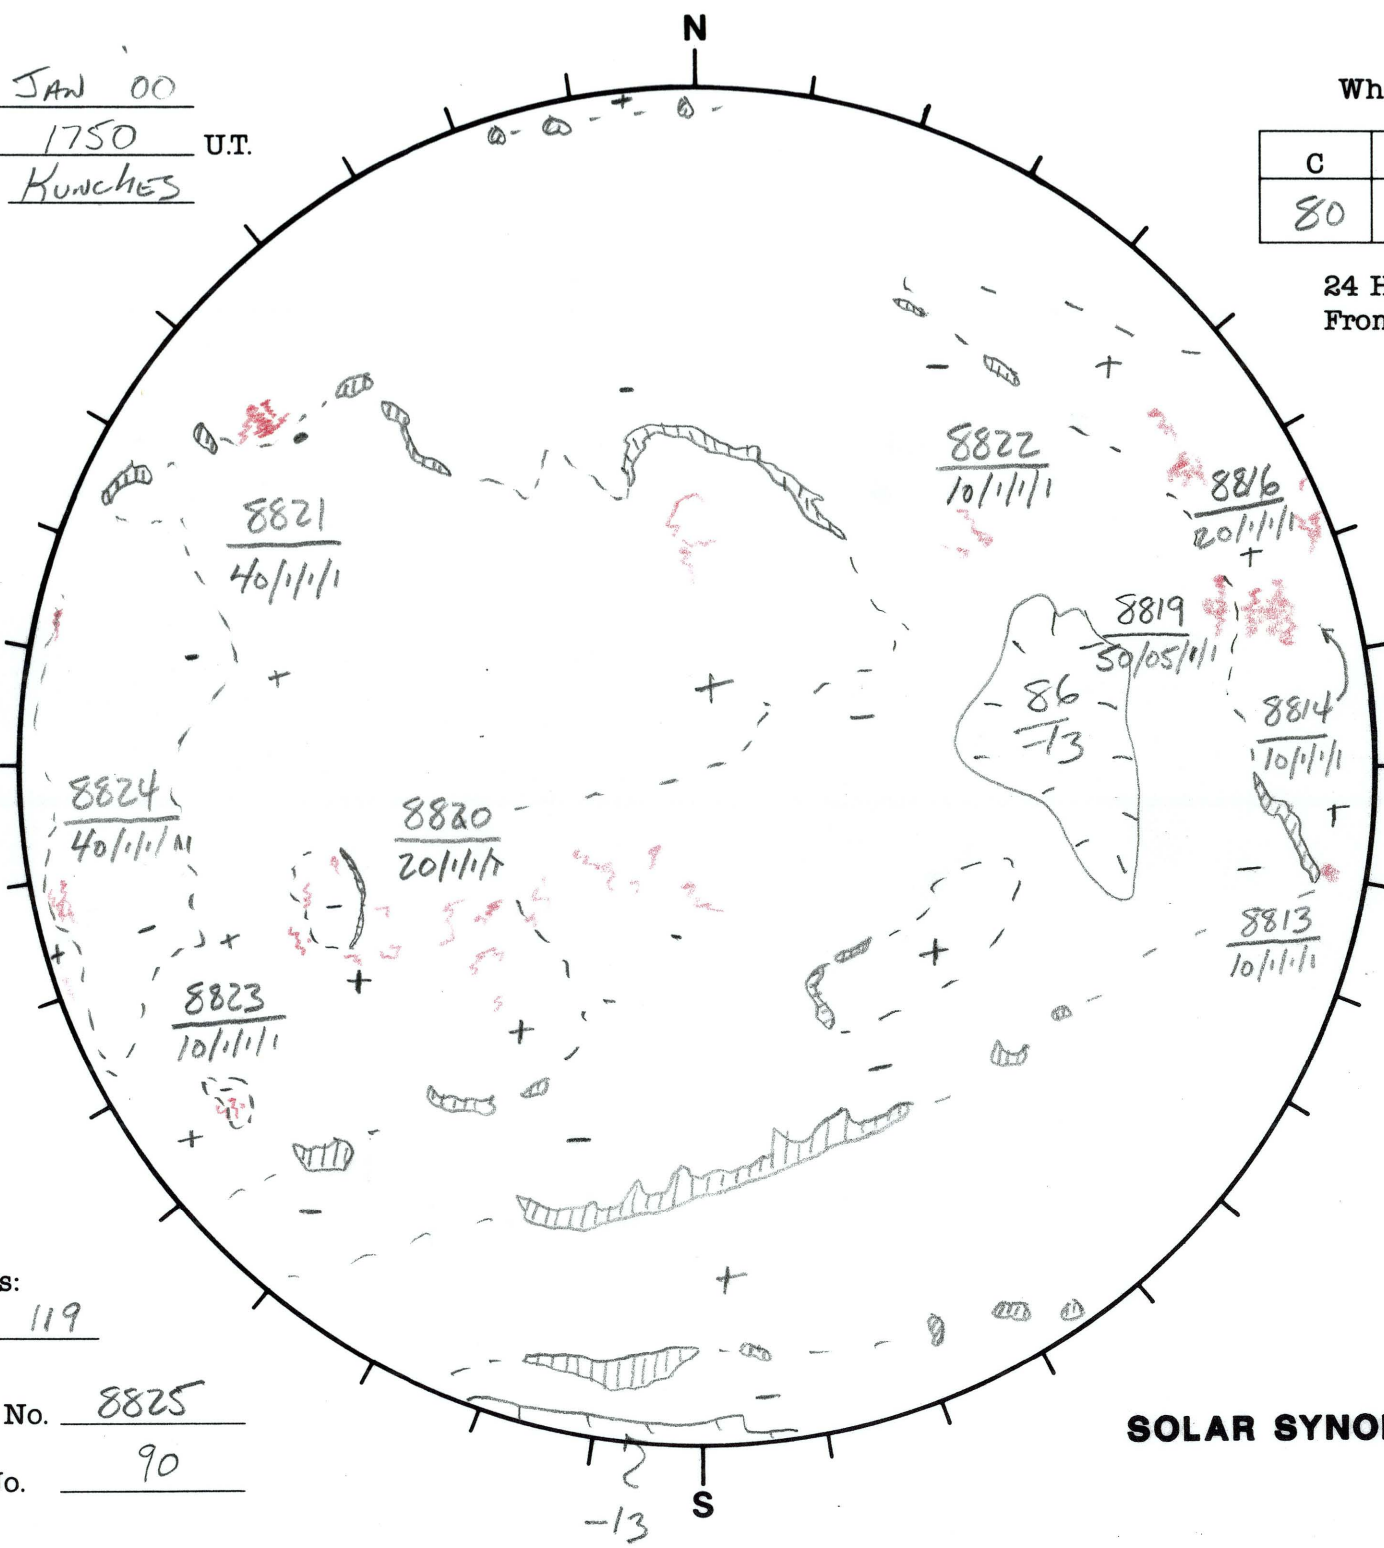

Date: 9 JAN 00
 Time: 1750 U.T.
 Forecaster: Kunches

Whole Disk Forecast

C	M	X	P
80	10	01	01

24 Hour Forecast
 From 0000 U.T. to 0000 U.T.

Data:
 H-alpha. 1750 U.T.
 Sunspots 1600 U.T.
 10830 1727 U.T.
 Mag. 1616 U.T.

163 E

W 343

Returning Carrington:
159 to 119

Next Rgn. No. 8825

Next CH No. 90

L_t 252.9
 B_t -3.9
 P_t -1.9

SOLAR SYNOPTIC ANALYSIS

SESC Form W18