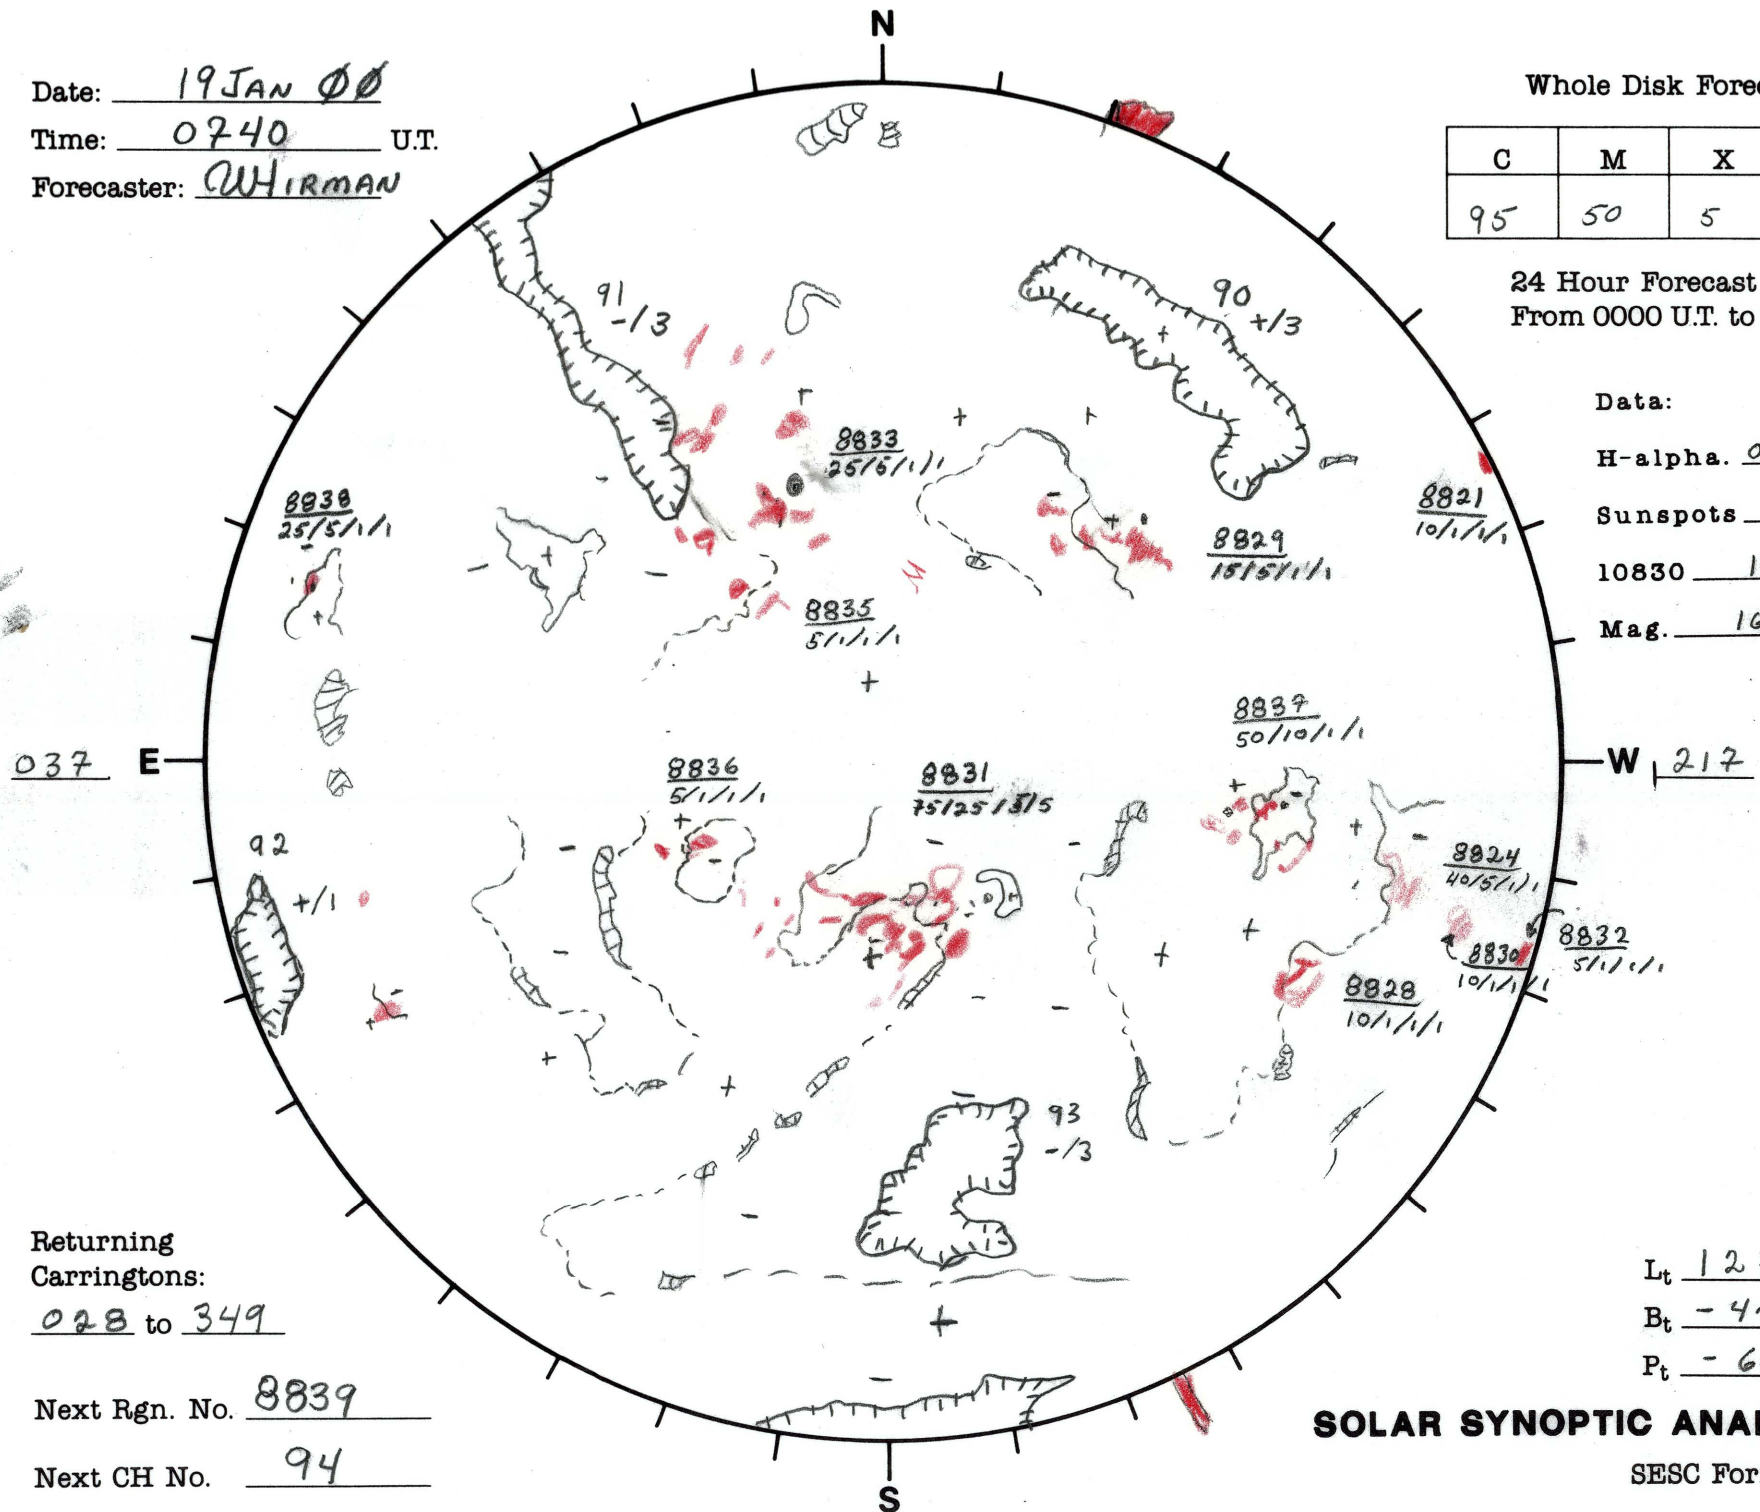

Date: 19 JAN 00
 Time: 0740 U.T.
 Forecaster: WHIRMAN

Whole Disk Forecast

C	M	X	P
95	50	5	10

24 Hour Forecast
 From 0000 U.T. to 0000 U.T.

Data:

H-alpha. 0740 U.T.

Sunspots _____ U.T.

10830 1738 U.T.

Mag. 1632 U.T.

Returning Carringtons:

028 to 349

Next Rgn. No. 8839

Next CH No. 94

Lt 127.2

Bt -4.9

Pt -6.4

SOLAR SYNOPTIC ANALYSIS

SESC Form W18