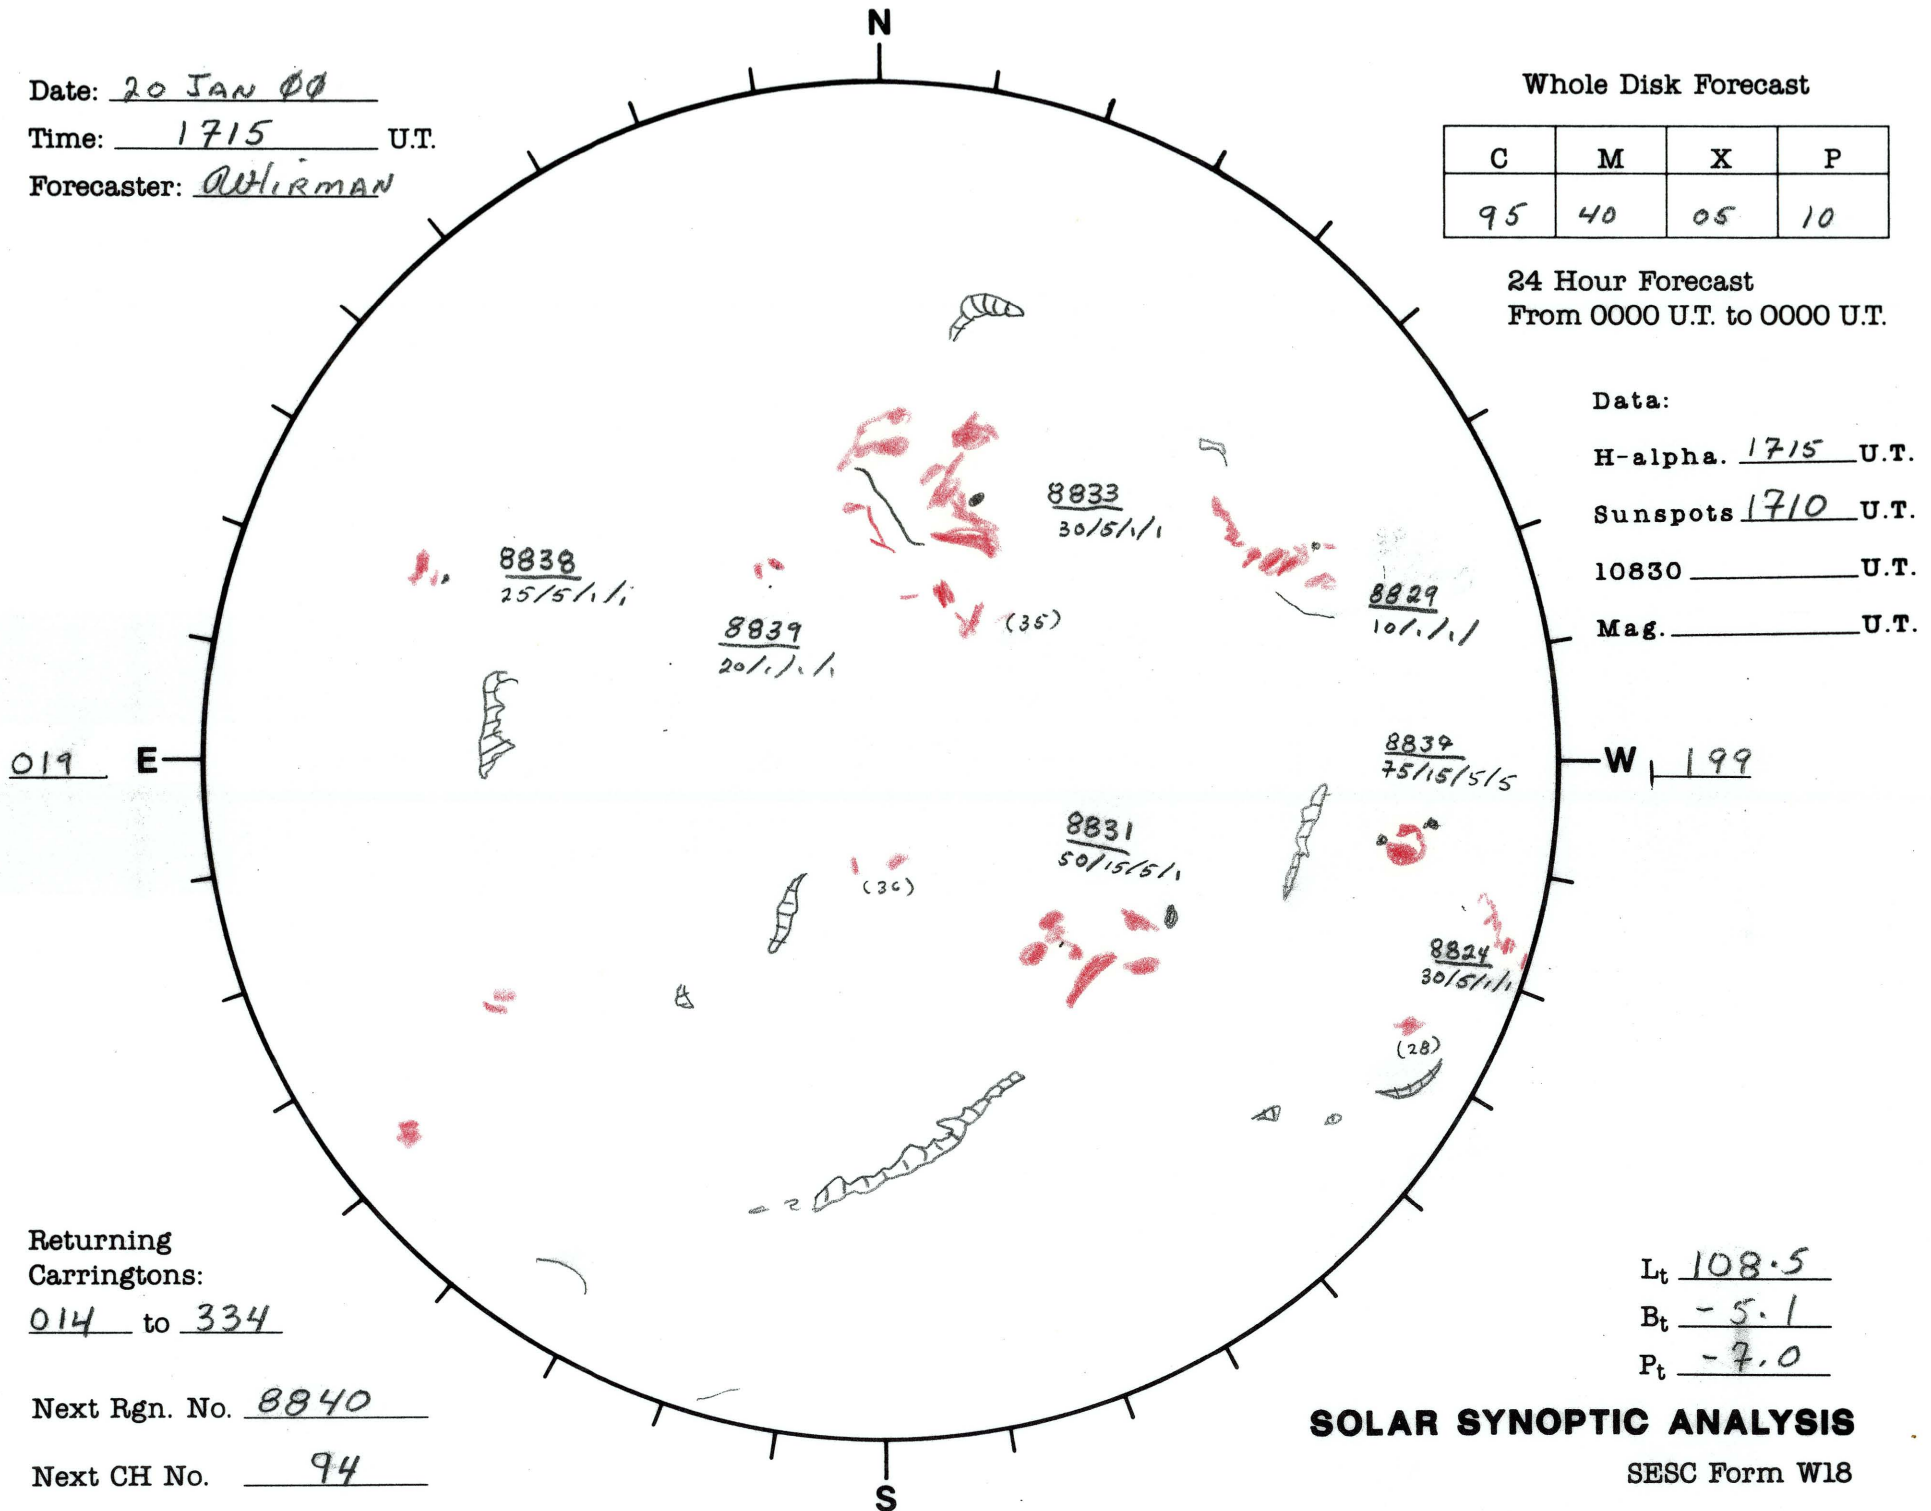

Date: 20 JAN 00
Time: 1715 U.T.
Forecaster: WHIRMAN

Whole Disk Forecast

C	M	X	P
95	40	05	10

24 Hour Forecast
From 0000 U.T. to 0000 U.T.

Data:

H-alpha. 1715 U.T.
Sunspots 1710 U.T.
10830 _____ U.T.
Mag. _____ U.T.

Returning
Carringtons:
014 to 334

Next Rgn. No. 8840

Next CH No. 94

L_t 108.5
B_t -5.1
P_t -7.0

SOLAR SYNOPTIC ANALYSIS

SESC Form W18