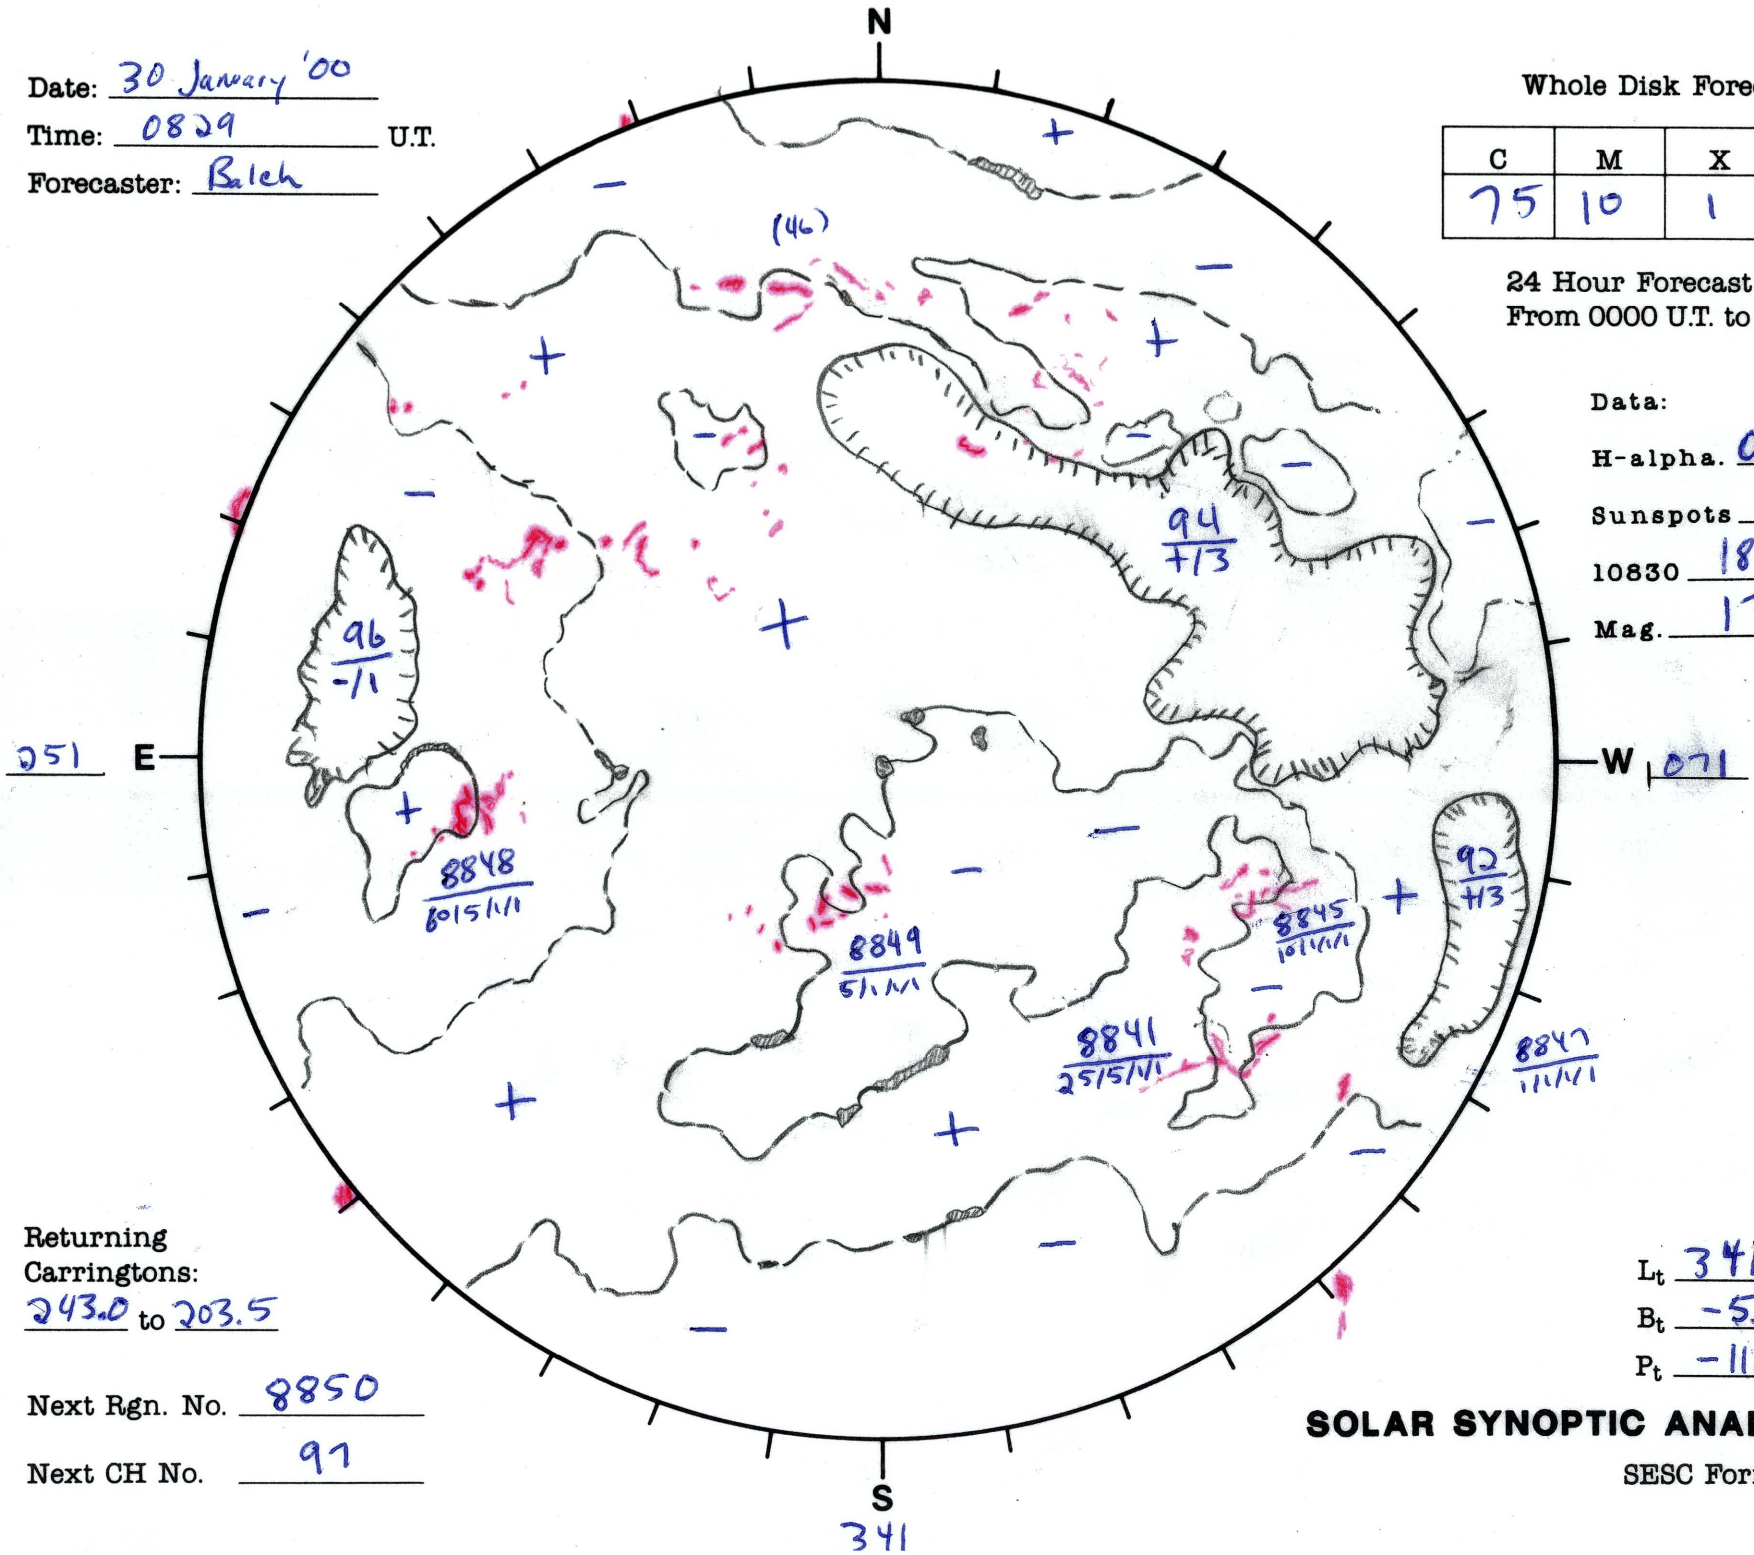

Date: 30 January '00
 Time: 0829 U.T.
 Forecaster: Baleh

Whole Disk Forecast

C	M	X	P
75	10	1	1

24 Hour Forecast
 From 0000 U.T. to 0000 U.T.

Data:
 H-alpha. 0829 U.T.
 Sunspots na U.T.
 10830 1810 U.T.
 Mag. 1702 U.T.

Returning Carringtons:
243.0 to 203.5

Next Rgn. No. 8850
 Next CH No. 97

L_t 341.5
 B_t -5.9
 P_t -11.2

SOLAR SYNOPTIC ANALYSIS