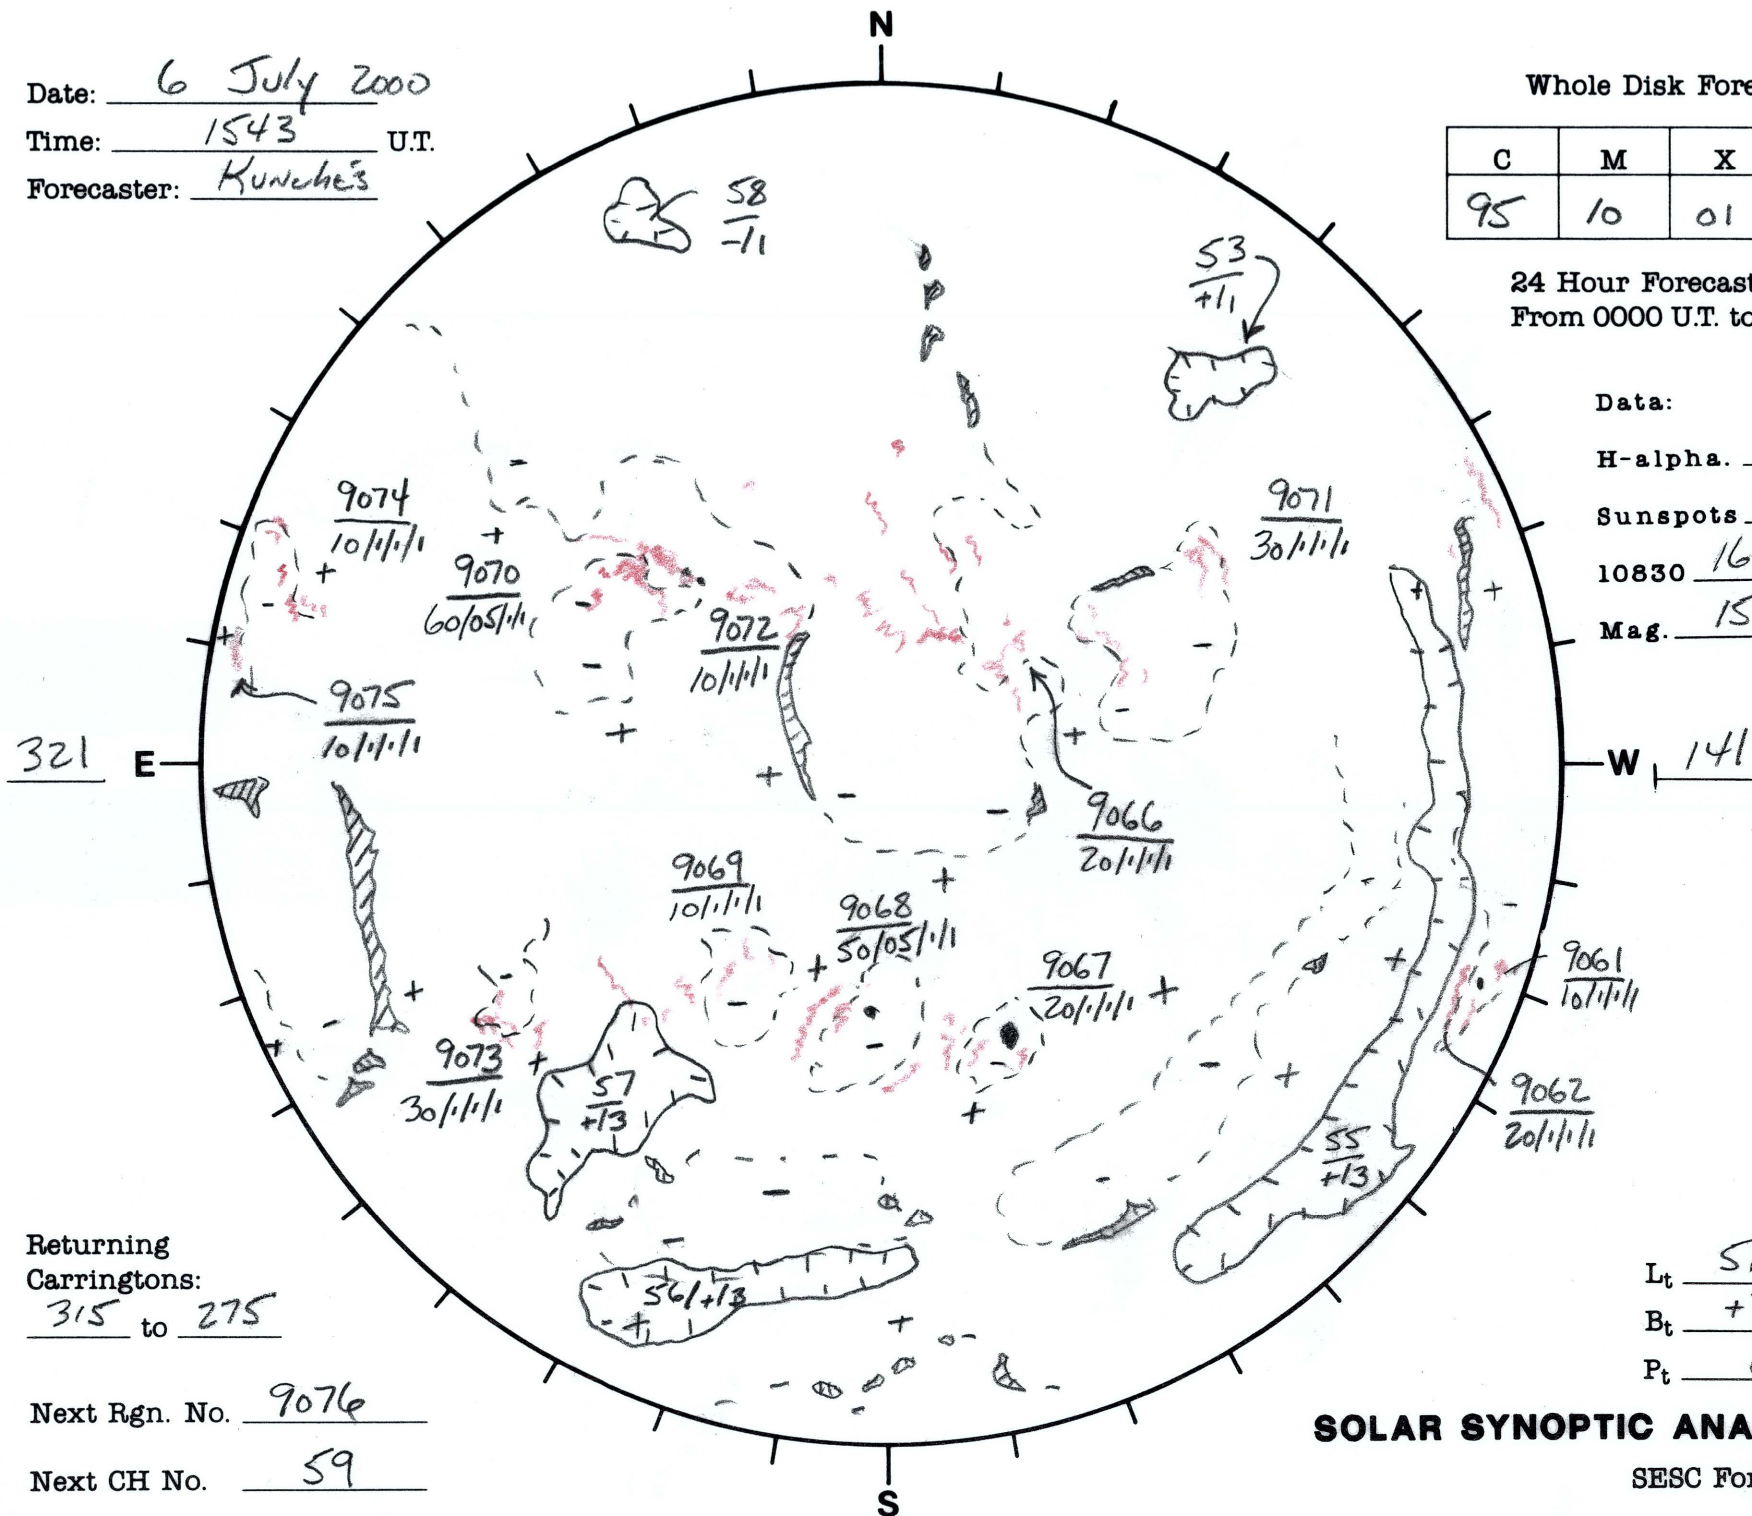

Date: 6 July 2000
 Time: 1543 U.T.
 Forecaster: Kunche's

Whole Disk Forecast

C	M	X	P
95	10	01	01

24 Hour Forecast
 From 0000 U.T. to 0000 U.T.

Data:
 H-alpha. 1543 U.T.
 Sunspots 1217 U.T.
 10830 1648 U.T.
 Mag. 1529 U.T.

Returning Carringtons:
315 to 275

Next Rgn. No. 9076

Next CH No. 59

Lt 51.2°
 Bt +3.5°
 Pt 0°

SOLAR SYNOPTIC ANALYSIS

SESC Form W18