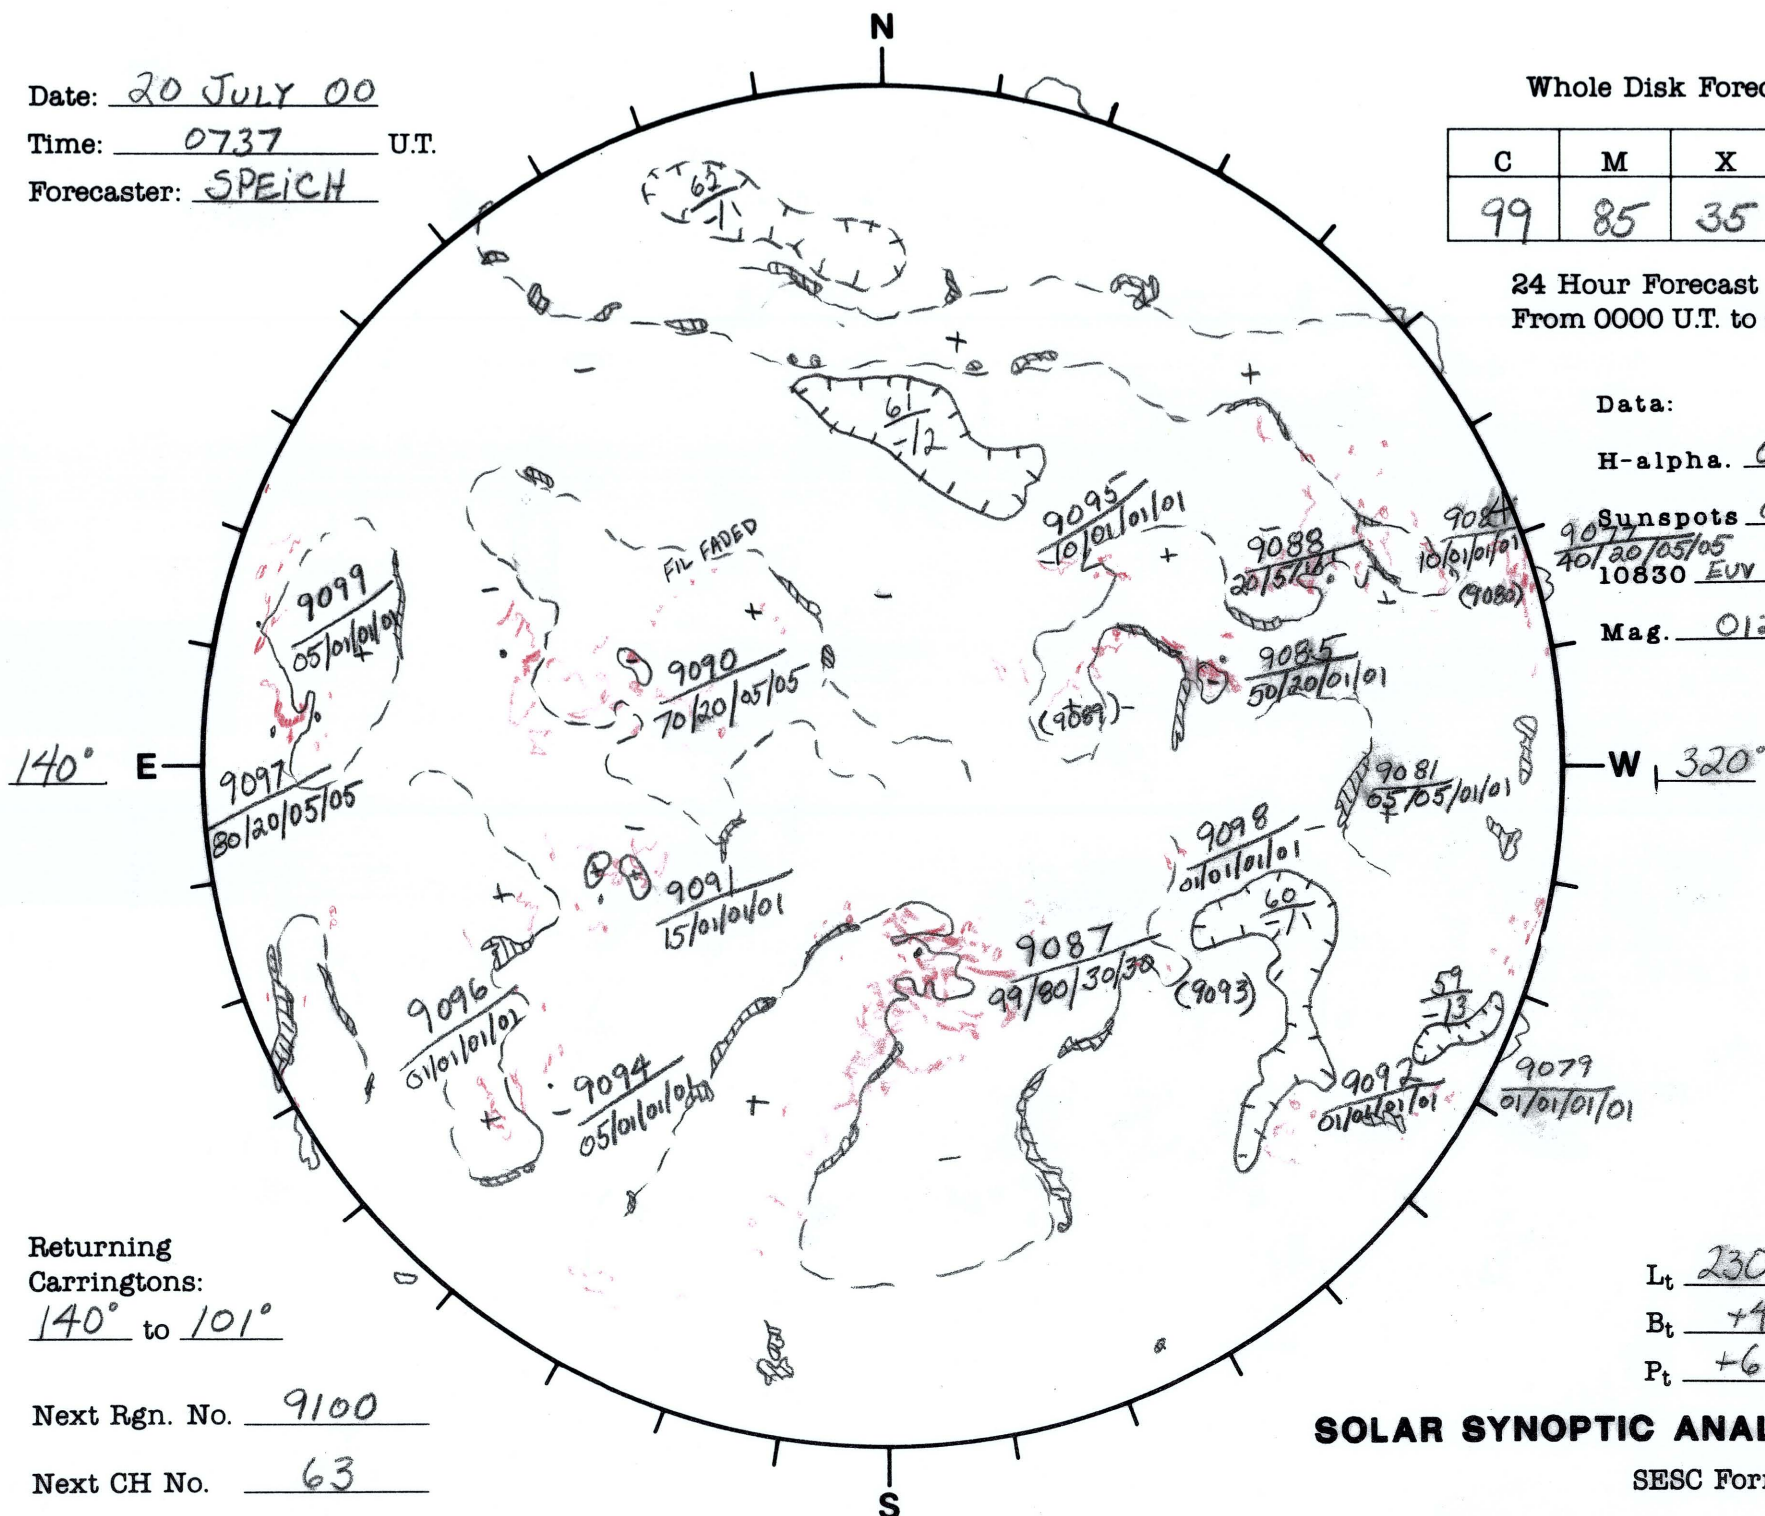

Date: 20 JULY 00
 Time: 0737 U.T.
 Forecaster: SPEICH

Whole Disk Forecast

C	M	X	P
99	85	35	35

24 Hour Forecast
 From 0000 U.T. to 0000 U.T.

Data:
 H-alpha. 0737 U.T.
 Sunspots 0136 U.T.
 40/20/05/05
 10830 EUV 1306 U.T.
 Mag. 0128 U.T.

Returning Carringtons:
140° to 101°

Next Rgn. No. 9100

Next CH No. 63

L_t 230.45°
 B_t +4.86°
 P_t +6.07°

SOLAR SYNOPTIC ANALYSIS