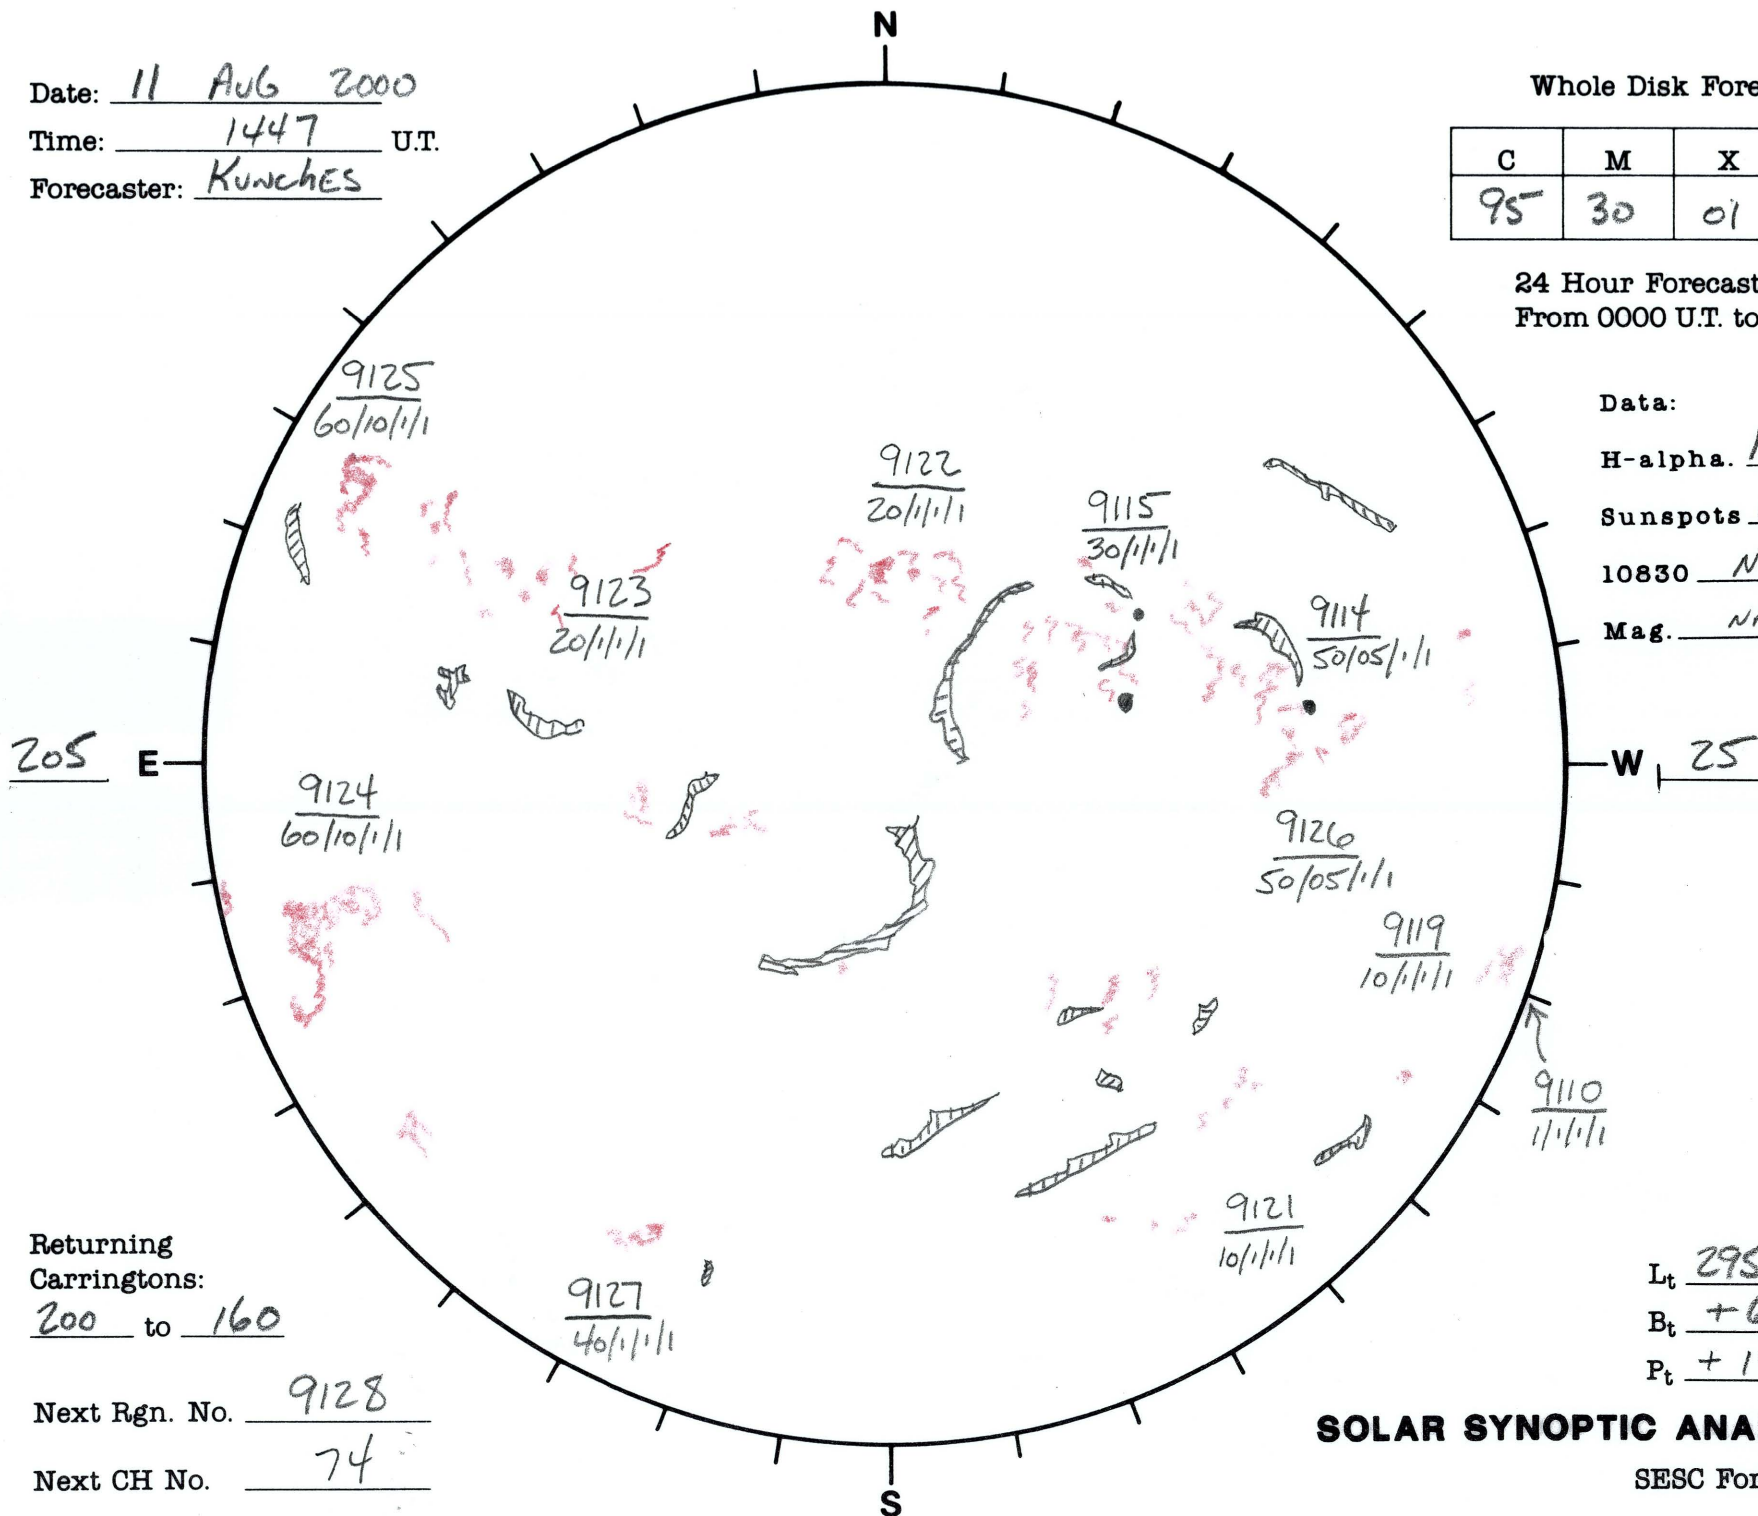

Date: 11 AUG 2000  
 Time: 1447 U.T.  
 Forecaster: Kunches

Whole Disk Forecast

C	M	X	P
95	30	01	01

24 Hour Forecast  
 From 0000 U.T. to 0000 U.T.

Data:  
 H-alpha. 1447 U.T.  
 Sunspots 1530 U.T.  
 10830 NA U.T.  
 Mag. NA U.T.

Returning Carringtons:  
200 to 160

Next Rgn. No. 9128

Next CH No. 74

$L_t$  295.5  
 $B_t$  +6.5  
 $P_t$  +14.9

**SOLAR SYNOPTIC ANALYSIS**

SESC Form W18