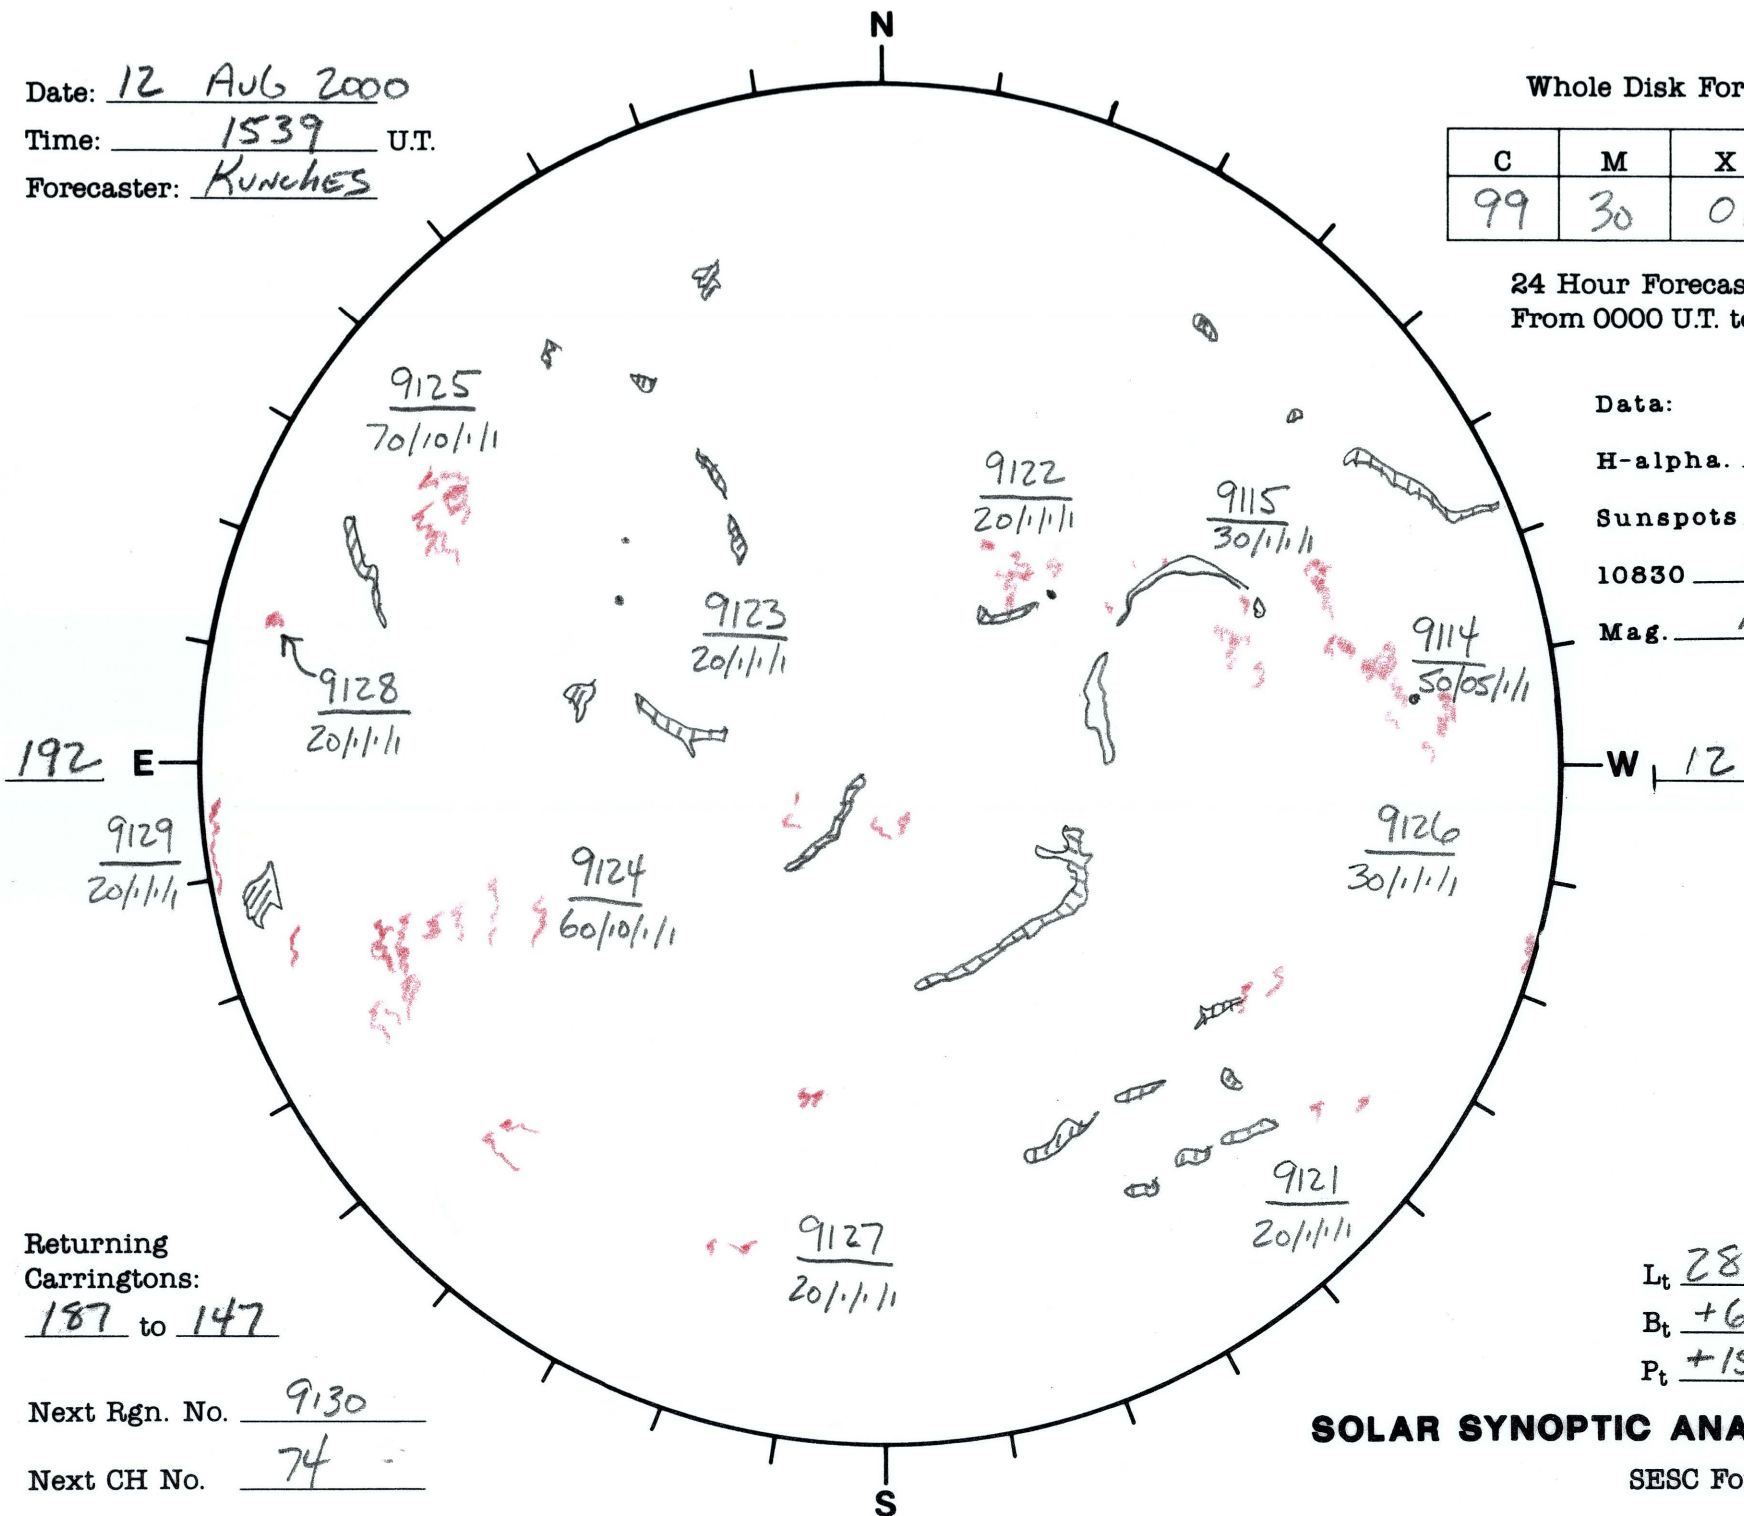

Date: 12 AUG 2000  
 Time: 1539 U.T.  
 Forecaster: Kunches

Whole Disk Forecast

C	M	X	P
99	30	01	01

24 Hour Forecast  
 From 0000 U.T. to 0000 U.T.

Data:  
 H-alpha. 1539 U.T.  
 Sunspots 1403 U.T.  
 10830 NA U.T.  
 Mag. NA U.T.

Returning Carringtons:  
187 to 147

Next Rgn. No. 9130  
 Next CH No. 74

$L_t$  281.8  
 $B_t$  +6.5  
 $P_t$  +15.3

**SOLAR SYNOPTIC ANALYSIS**

SESC Form W18