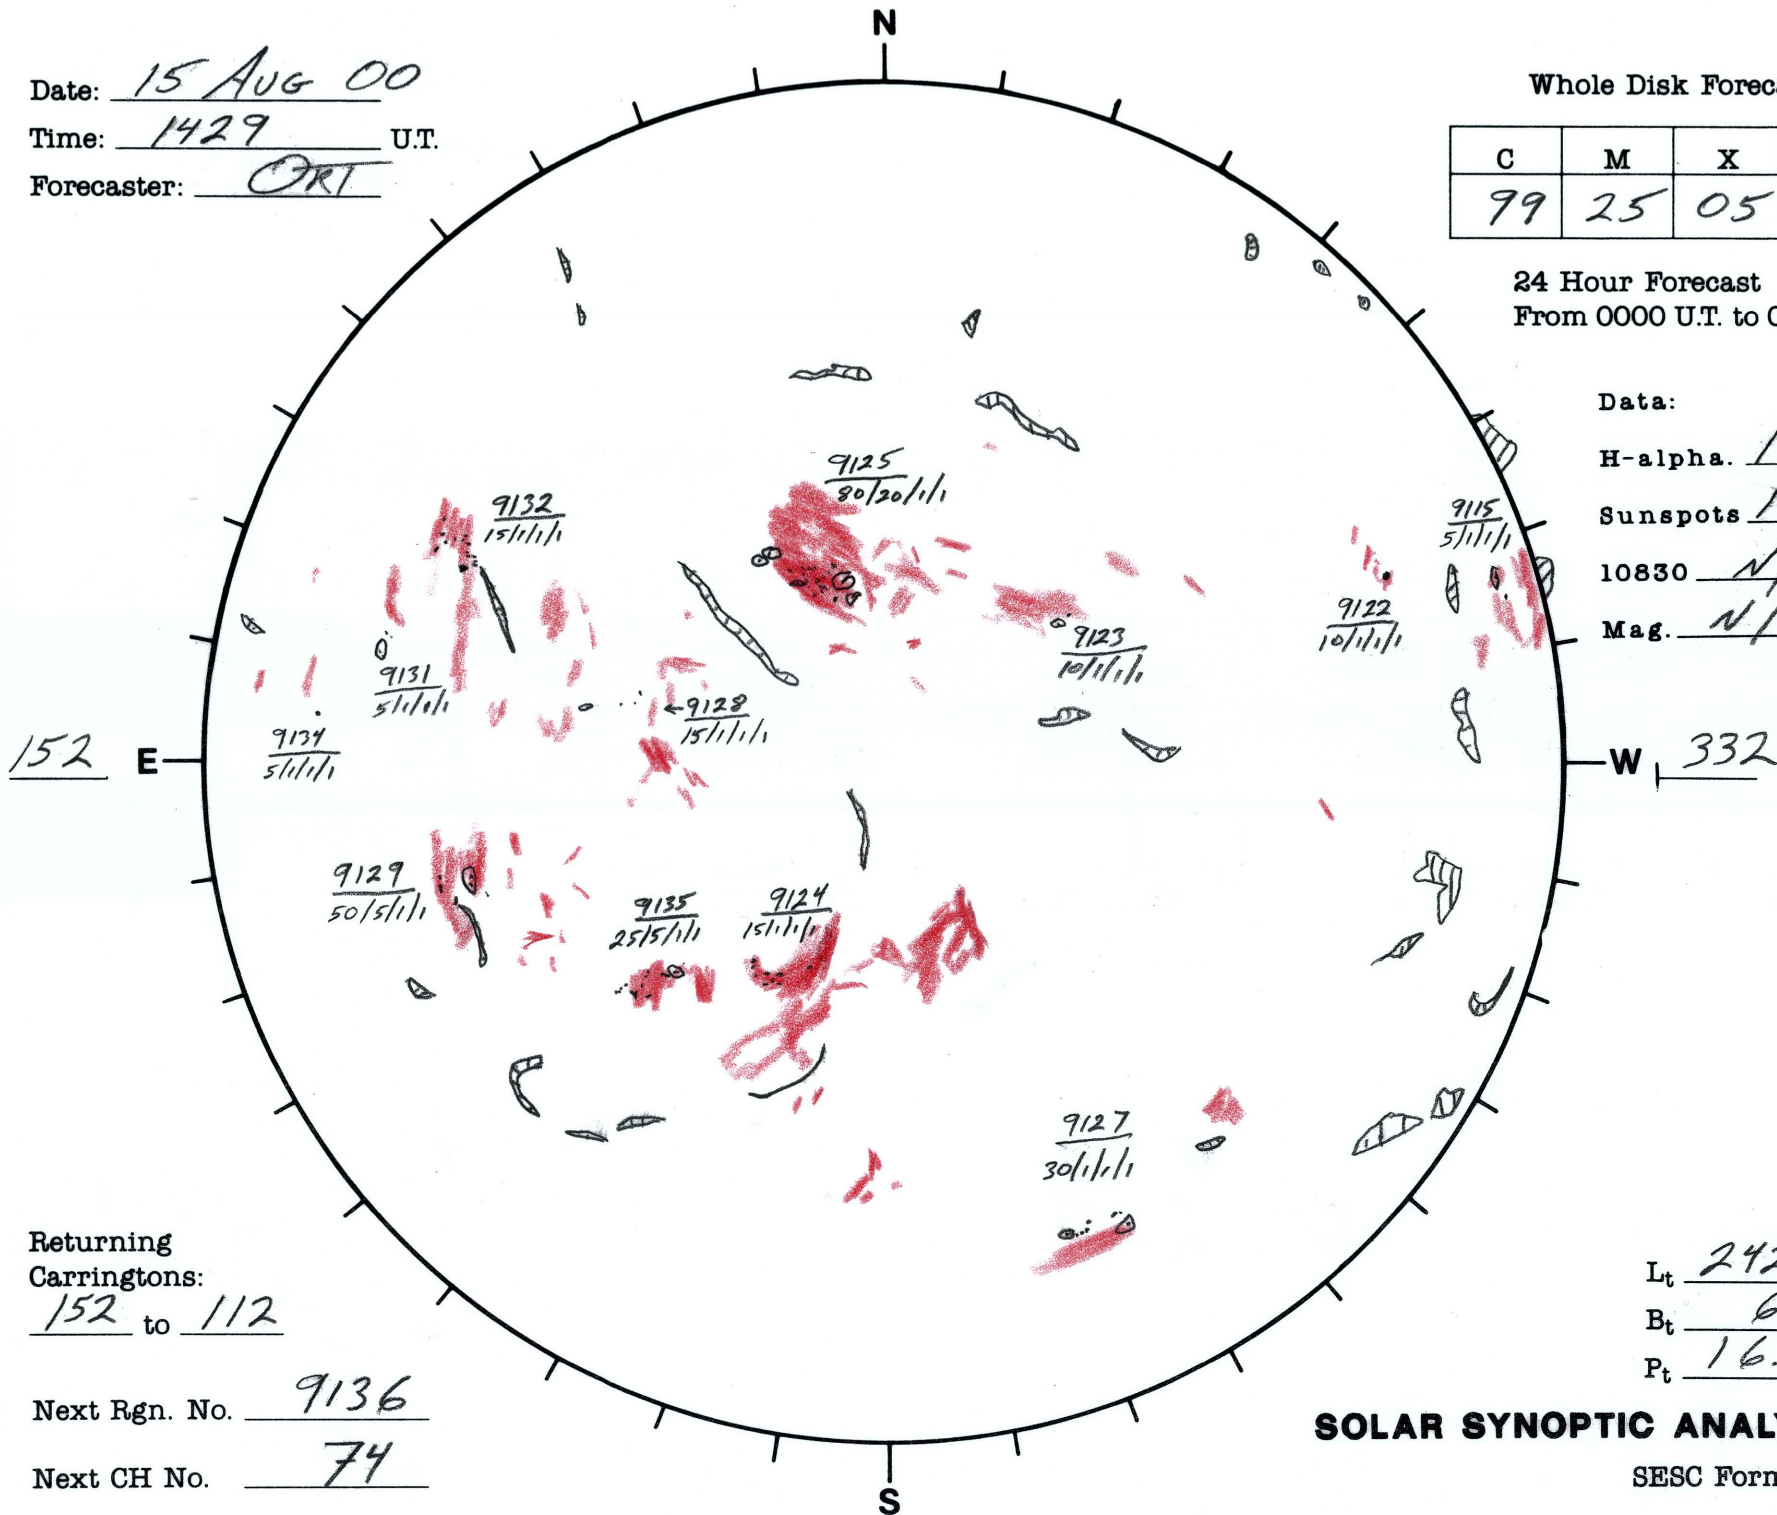

Date: 15 AUG 00
 Time: 1429 U.T.
 Forecaster: ORT

Whole Disk Forecast

C	M	X	P
99	25	05	01

24 Hour Forecast
 From 0000 U.T. to 0000 U.T.

Data:
 H-alpha. 1429 U.T.
 Sunspots 1445 U.T.
 10830 N/A U.T.
 Mag. N/A U.T.

Returning Carringtons:
152 to 112

Next Rgn. No. 9136

Next CH No. 74

L_t 242.8
 B_t 6.7
 P_t 16.3

SOLAR SYNOPTIC ANALYSIS

SESC Form W18