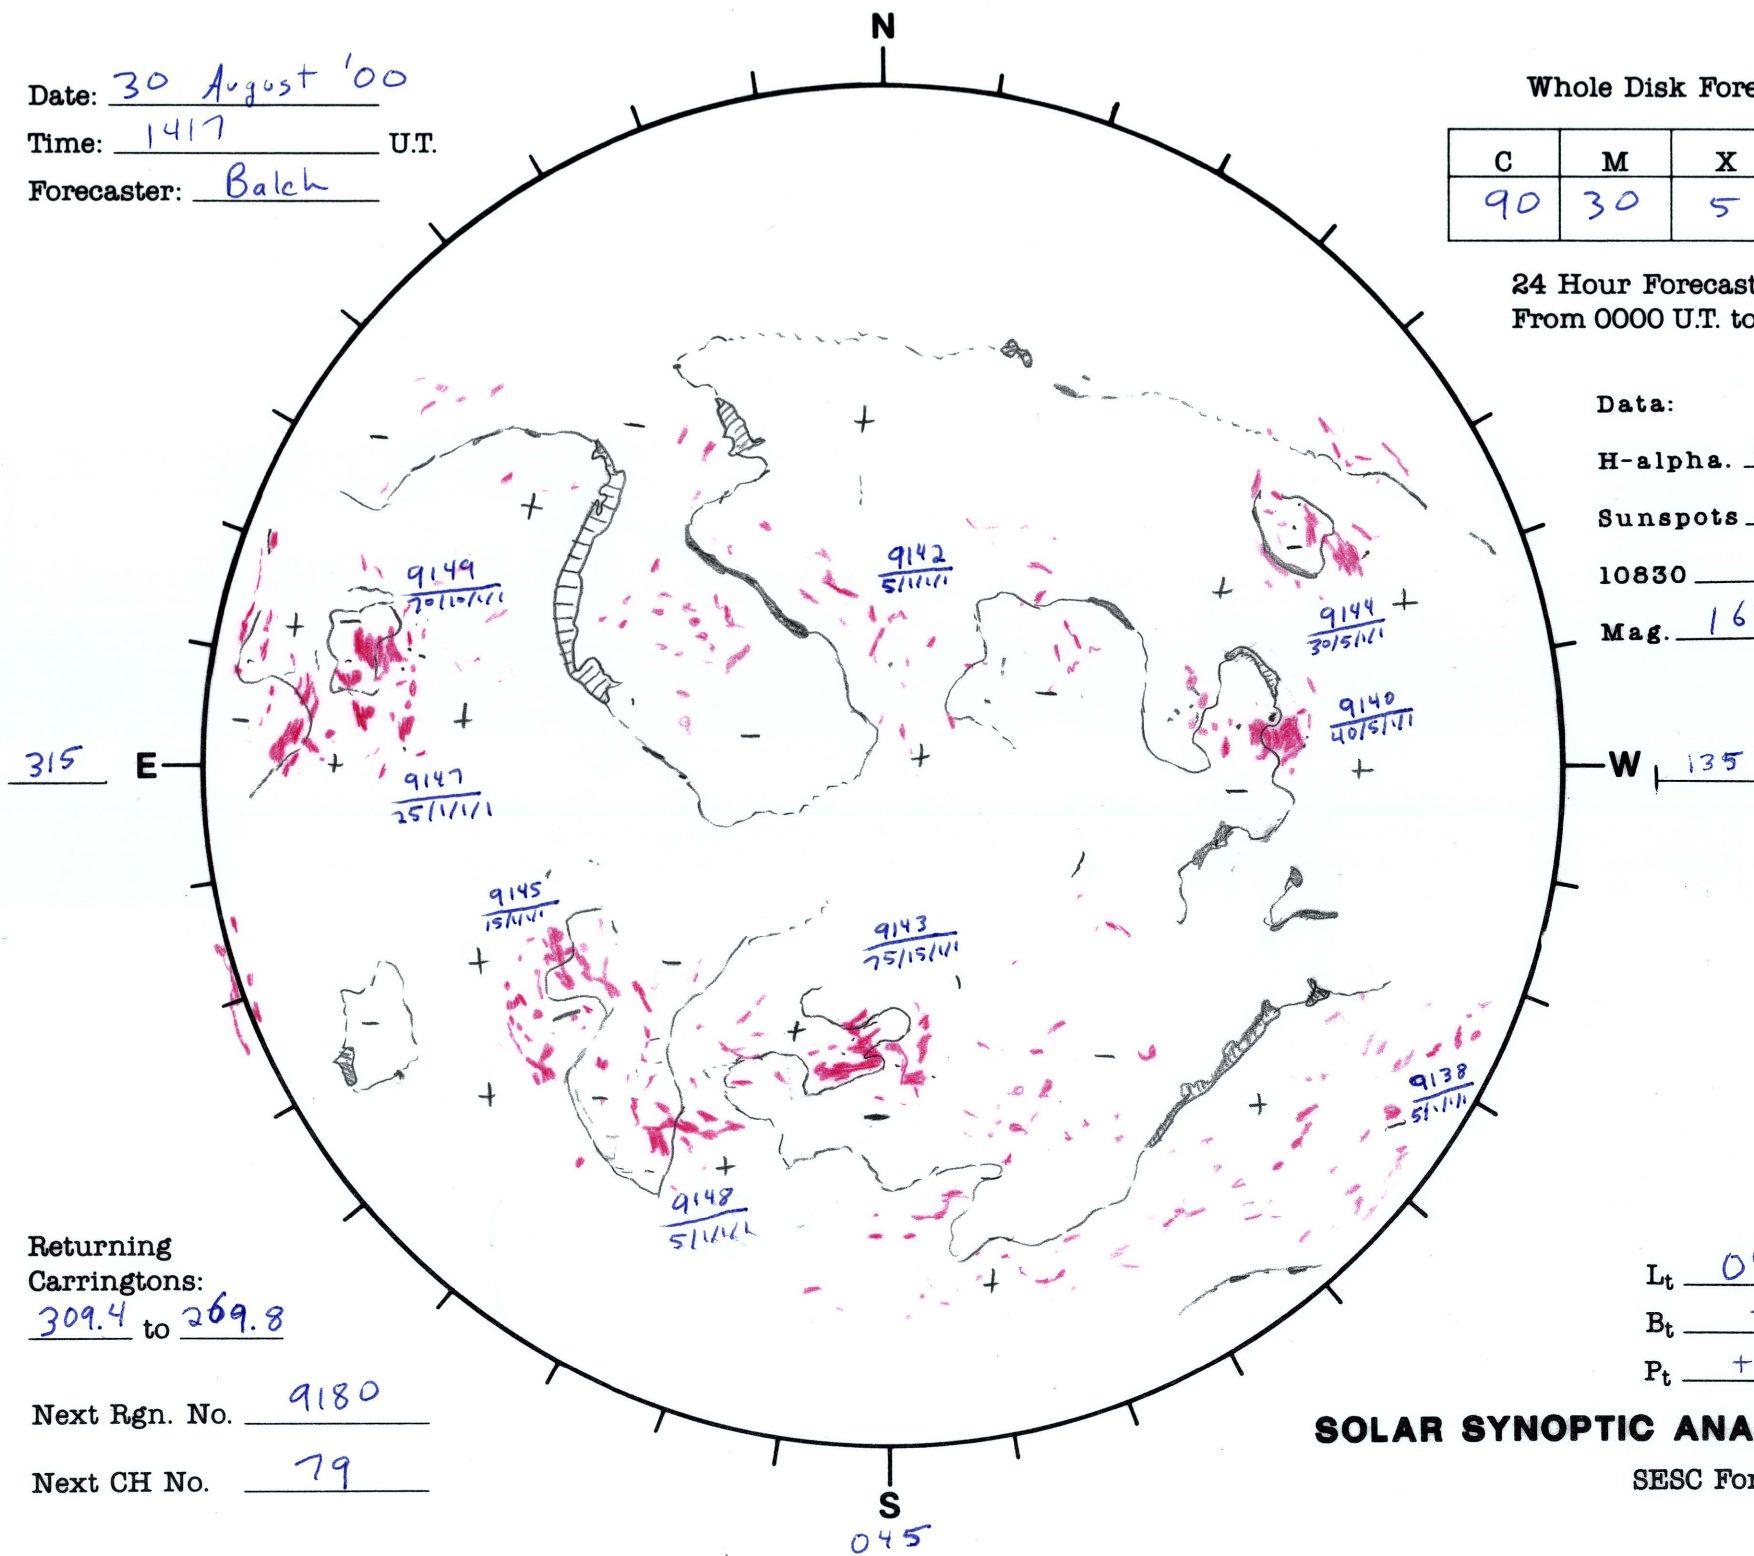

Date: 30 August '00
 Time: 1417 U.T.
 Forecaster: Baleh

Whole Disk Forecast

C	M	X	P
90	30	5	5

24 Hour Forecast
 From 0000 U.T. to 0000 U.T.

Data:
 H-alpha. 1417 U.T.
 Sunspots na U.T.
 10830 na U.T.
 Mag. 1605 U.T.

Returning Carringtons:
309.4 to 269.8

Next Rgn. No. 9180

Next CH No. 79

L_t 044.7
 B_t +7.2
 P_t +20.8

SOLAR SYNOPTIC ANALYSIS

SESC Form W18