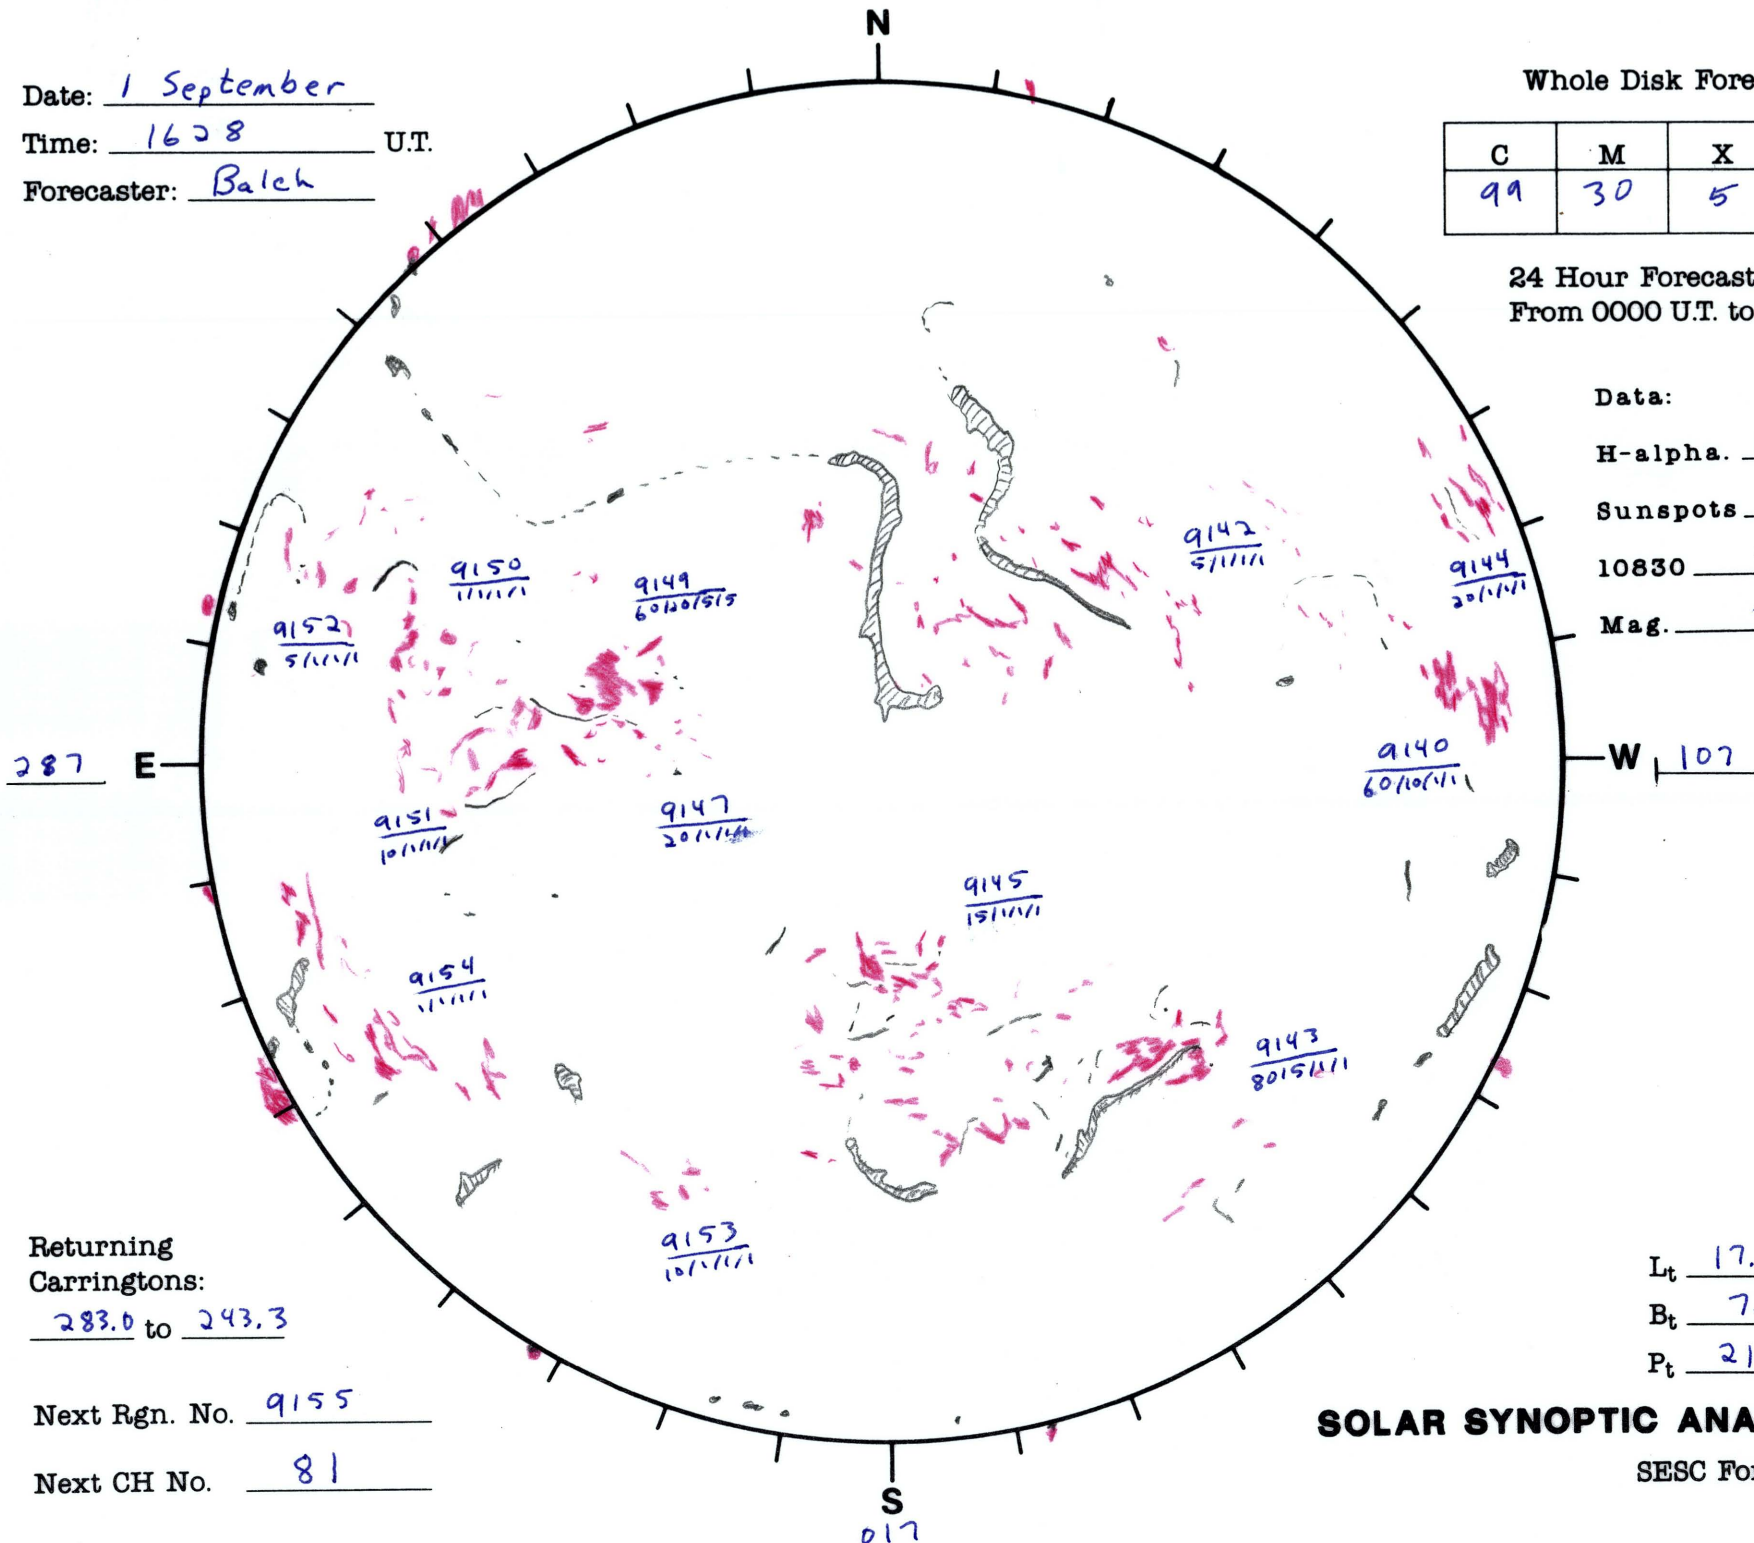

Date: 1 September  
 Time: 1628 U.T.  
 Forecaster: Balch

Whole Disk Forecast

| C  | M  | X | P |
|----|----|---|---|
| 99 | 30 | 5 | 5 |

24 Hour Forecast  
 From 0000 U.T. to 0000 U.T.

Data:  
 H-alpha. 1628 U.T.  
 Sunspots 1435 U.T.  
 10830 na U.T.  
 Mag. na U.T.

Returning Carringtons:  
283.0 to 243.3

Next Rgn. No. 9155

Next CH No. 81

Lt 17.1  
 Bt 7.2  
 Pt 21.3

**SOLAR SYNOPTIC ANALYSIS**

SESC Form W18