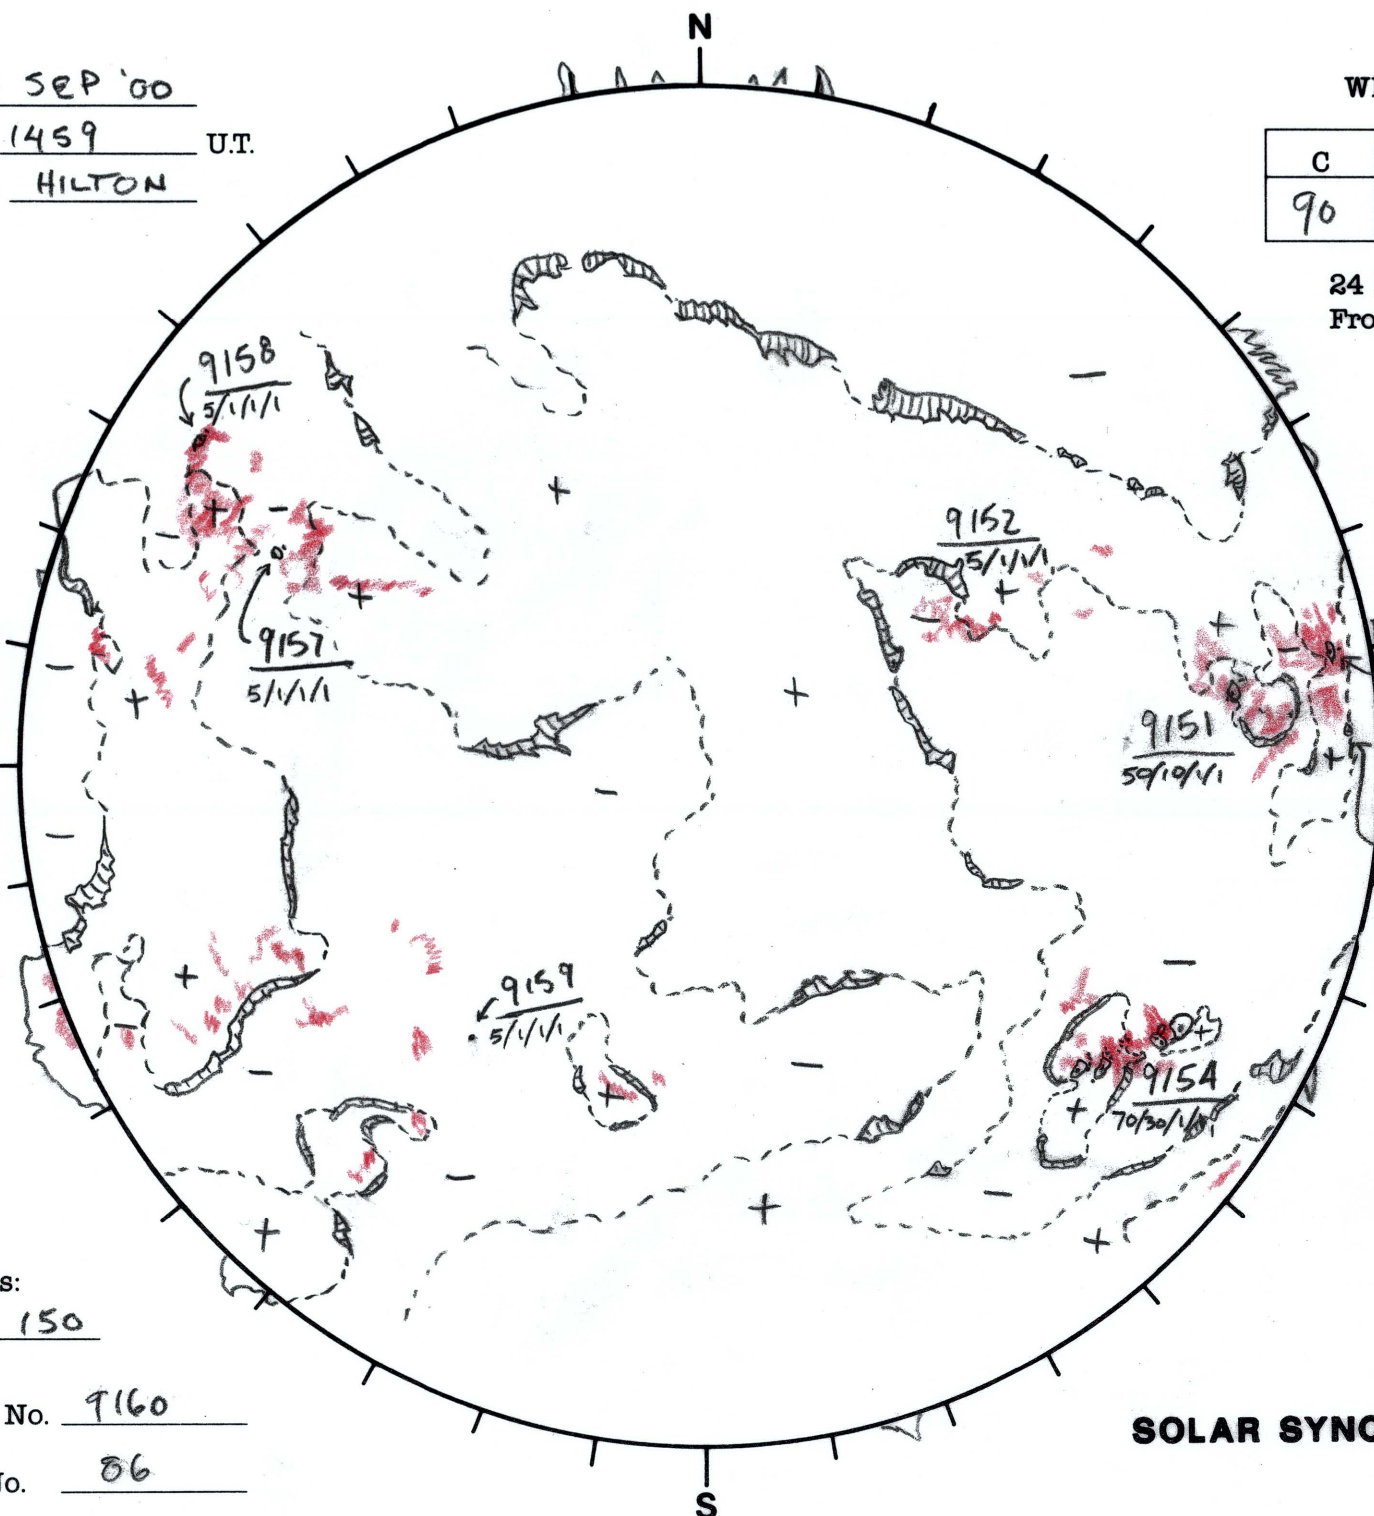

Date: 08 SEP '00
 Time: 1459 U.T.
 Forecaster: HILTON

Whole Disk Forecast

C	M	X	P
90	30	1	1

24 Hour Forecast
 From 0000 U.T. to 0000 U.T.

Data:
 H-alpha. 1459 U.T.
 Sunspots 1420 U.T.
 10830 — U.T.
 Mag. 1629 U.T.

9149
10/10/11
 W 016°
9147
5/1/11

196° E

Next Rgn. No. 9160

Next CH No. 86

L_t 285.5°
 B_t +7.3°
 P_t 22.9°

SOLAR SYNOPTIC ANALYSIS

SESC Form W18