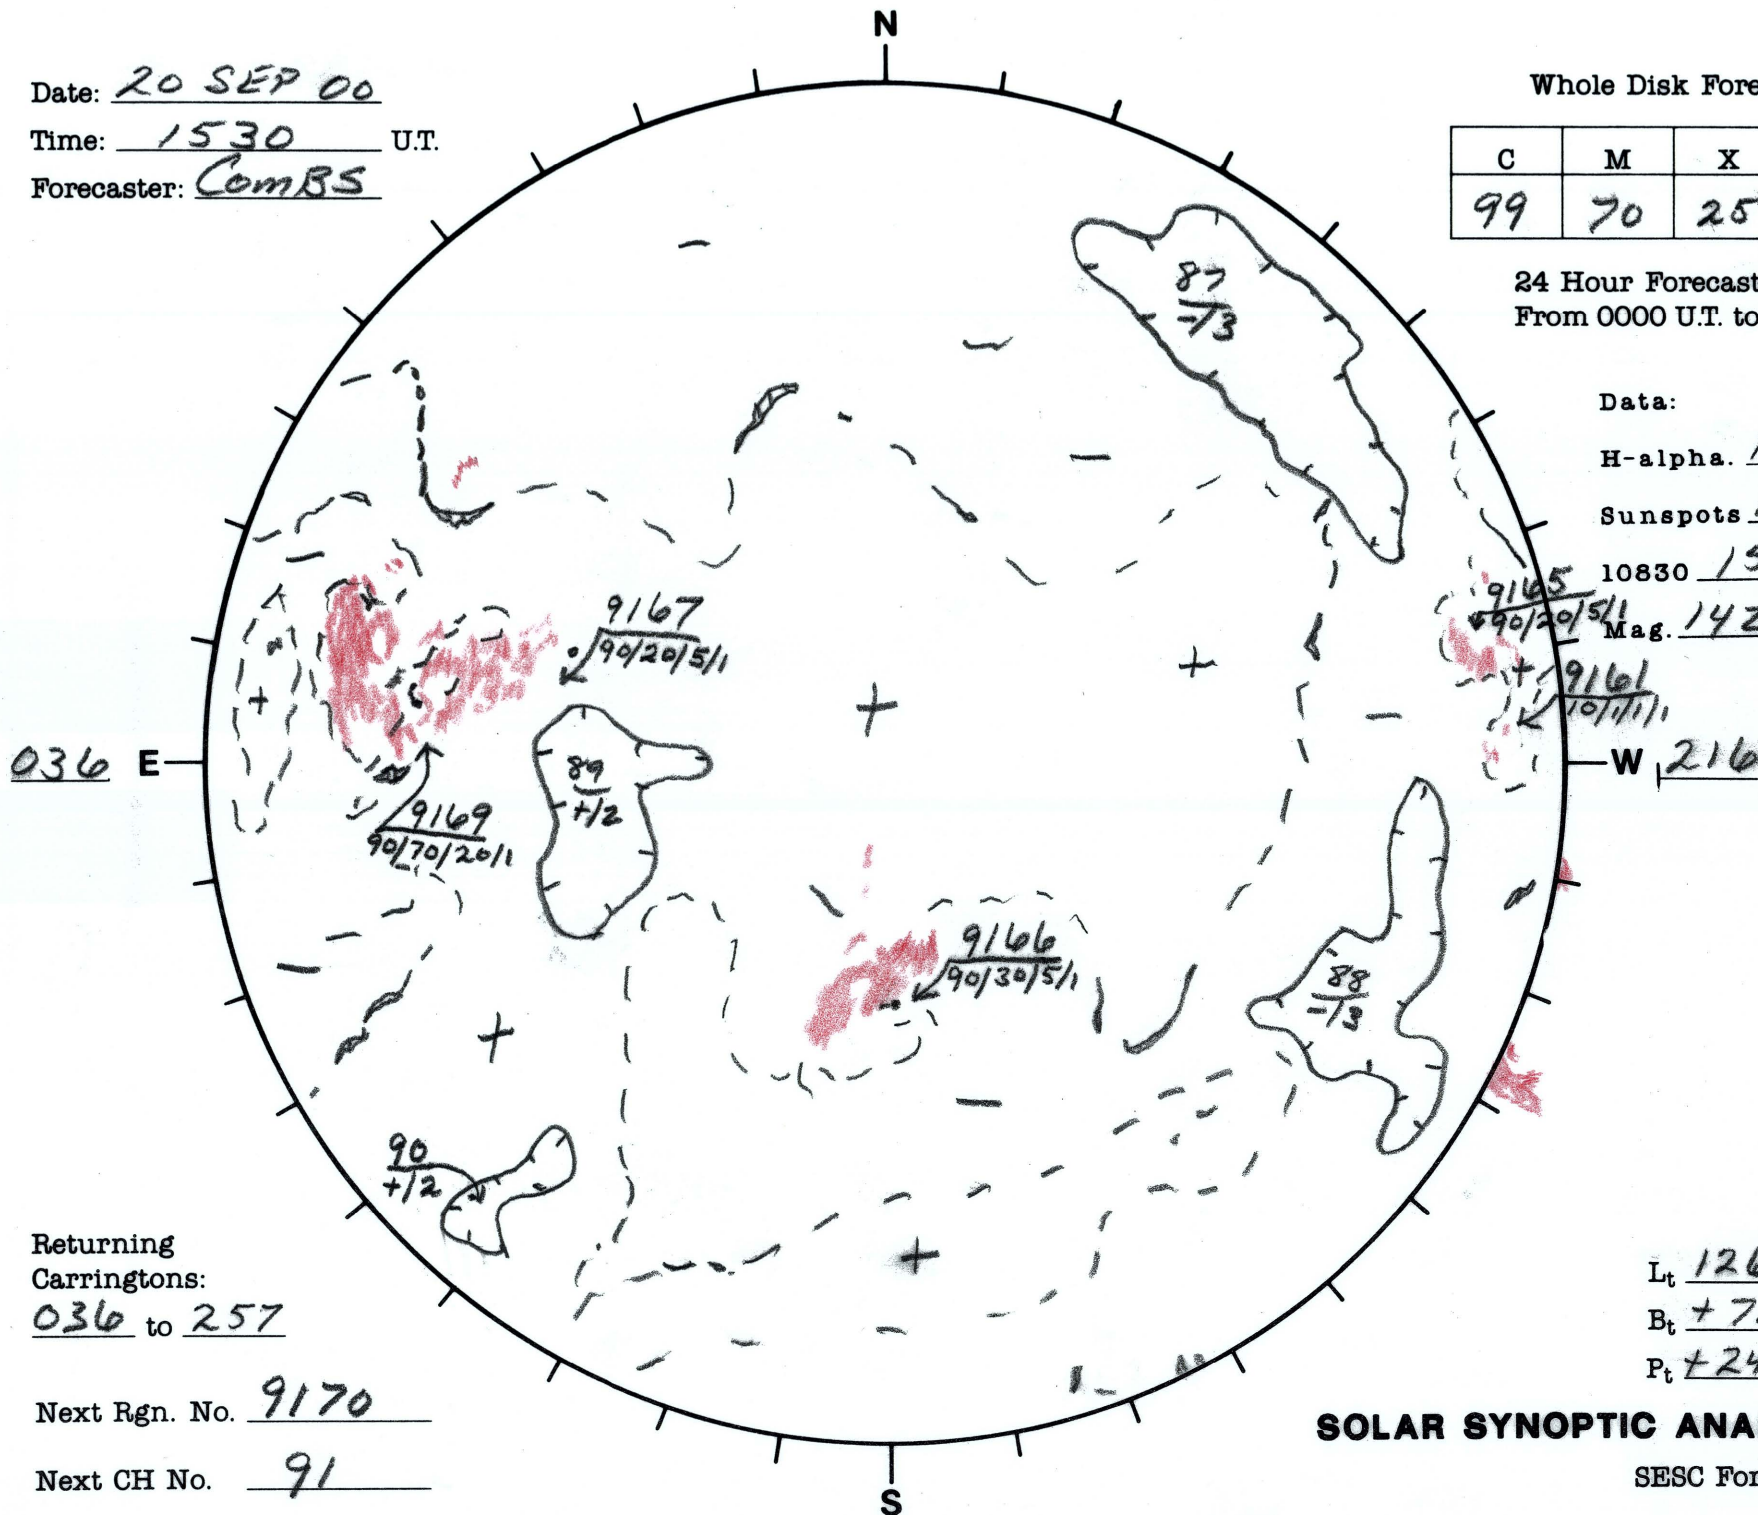

Date: 20 SEP 00
 Time: 1530 U.T.
 Forecaster: COMBS

Whole Disk Forecast

C	M	X	P
99	70	25	05

24 Hour Forecast
 From 0000 U.T. to 0000 U.T.

Data:
 H-alpha. 1530 U.T.
 Sunspots 1420 U.T.
 10830 1532 U.T.
 Mag. 1424 U.T.

Returning
 Carringtons:
036 to 257

Next Rgn. No. 9170

Next CH No. 91

L_t 126.75
 B_t +7.09
 P_t +24.97

SOLAR SYNOPTIC ANALYSIS

SESC Form W18