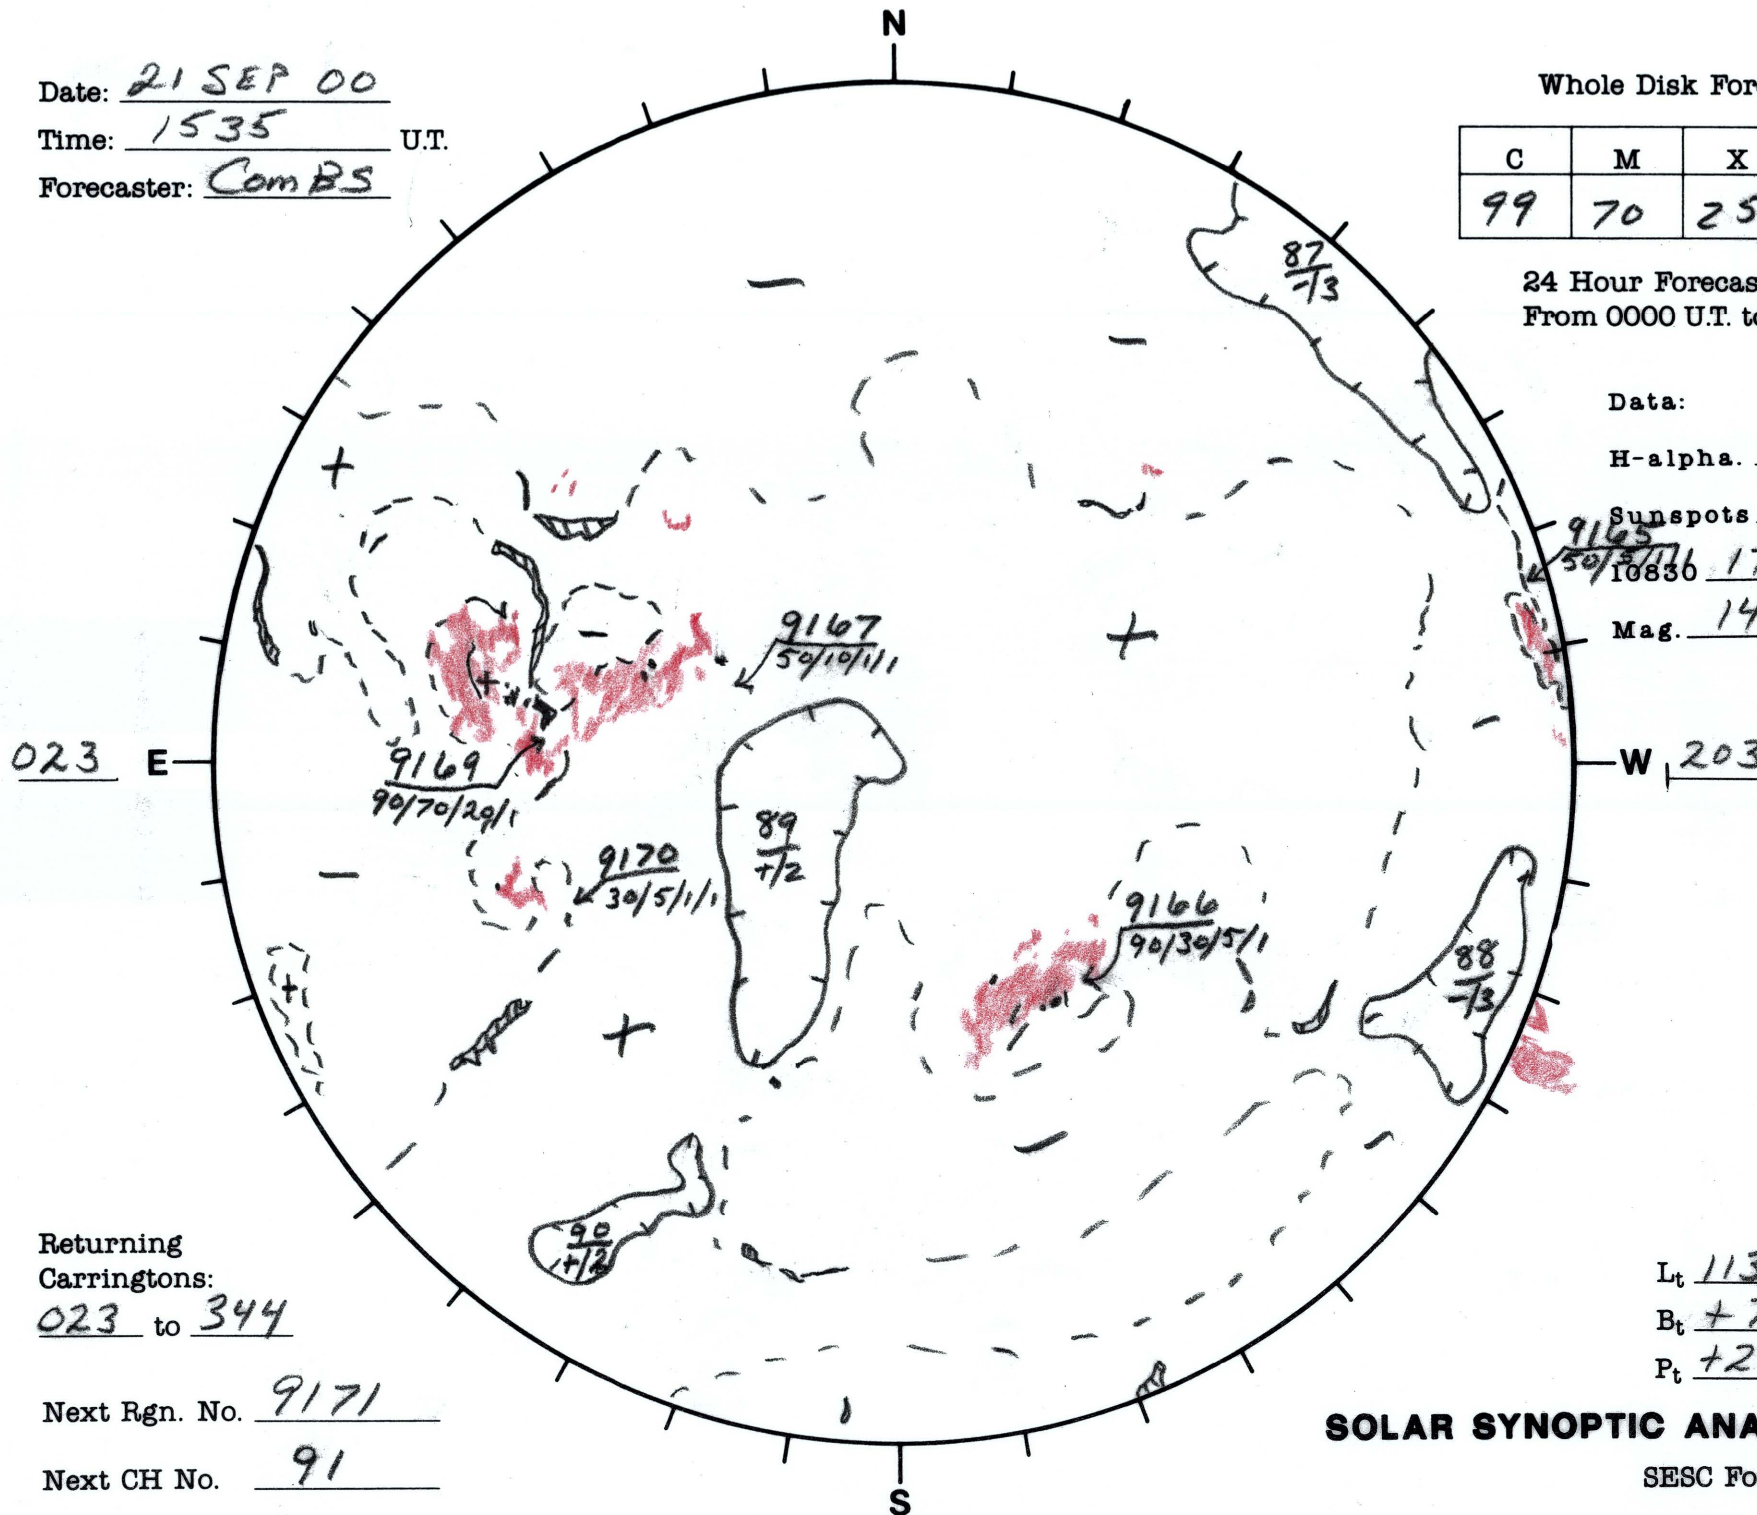

Date: 21 SEP 00
 Time: 1535 U.T.
 Forecaster: ComBS

Whole Disk Forecast

| C | M | X | P |
|----|----|----|----|
| 99 | 70 | 25 | 05 |

24 Hour Forecast
 From 0000 U.T. to 0000 U.T.

Data:
 H-alpha. 1535 U.T.
 Sunspots — U.T.
~~9165~~
~~50/30/11~~ 1746 U.T.
 Mag. 1434 U.T.

Returning Carringtons:
023 to 344

Next Rgn. No. 9171

Next CH No. 91

L_t 113.51
 B_t +7.06
 P_t +25.10

SOLAR SYNOPTIC ANALYSIS

SESC Form W18