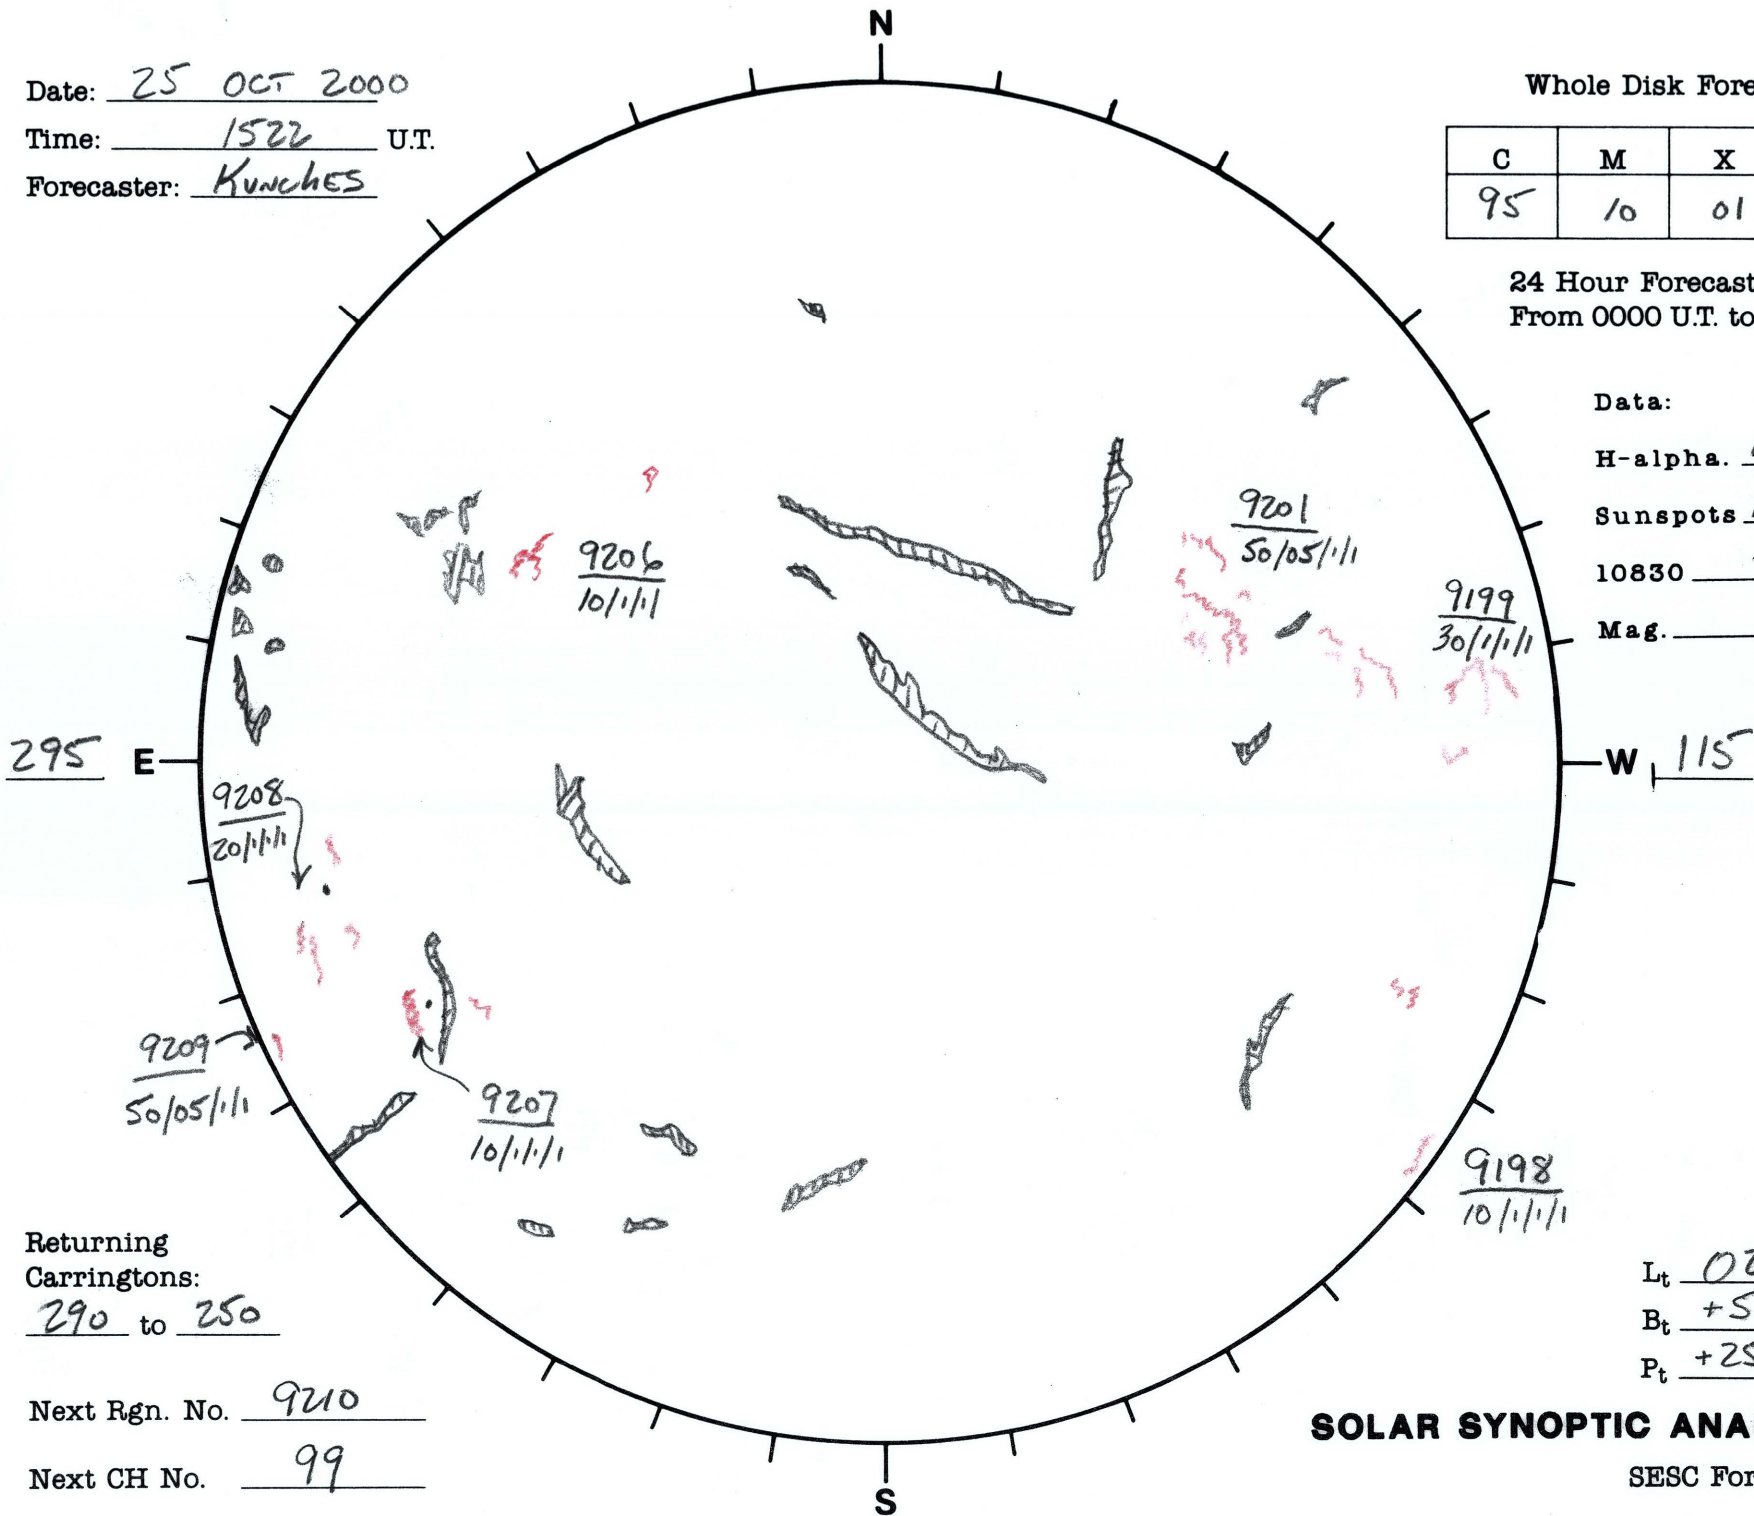

Date: 25 OCT 2000
 Time: 1522 U.T.
 Forecaster: Kunches

Whole Disk Forecast

C	M	X	P
95	10	01	01

24 Hour Forecast
 From 0000 U.T. to 0000 U.T.

Data:
 H-alpha. 1522 U.T.
 Sunspots 1434 U.T.
 10830 — U.T.
 Mag. — U.T.

Returning
 Carringtons:
290 to 250

Next Rgn. No. 9210

Next CH No. 99

L_t 025
 B_t +5.0
 P_t +25.4

SOLAR SYNOPTIC ANALYSIS

SESC Form W18