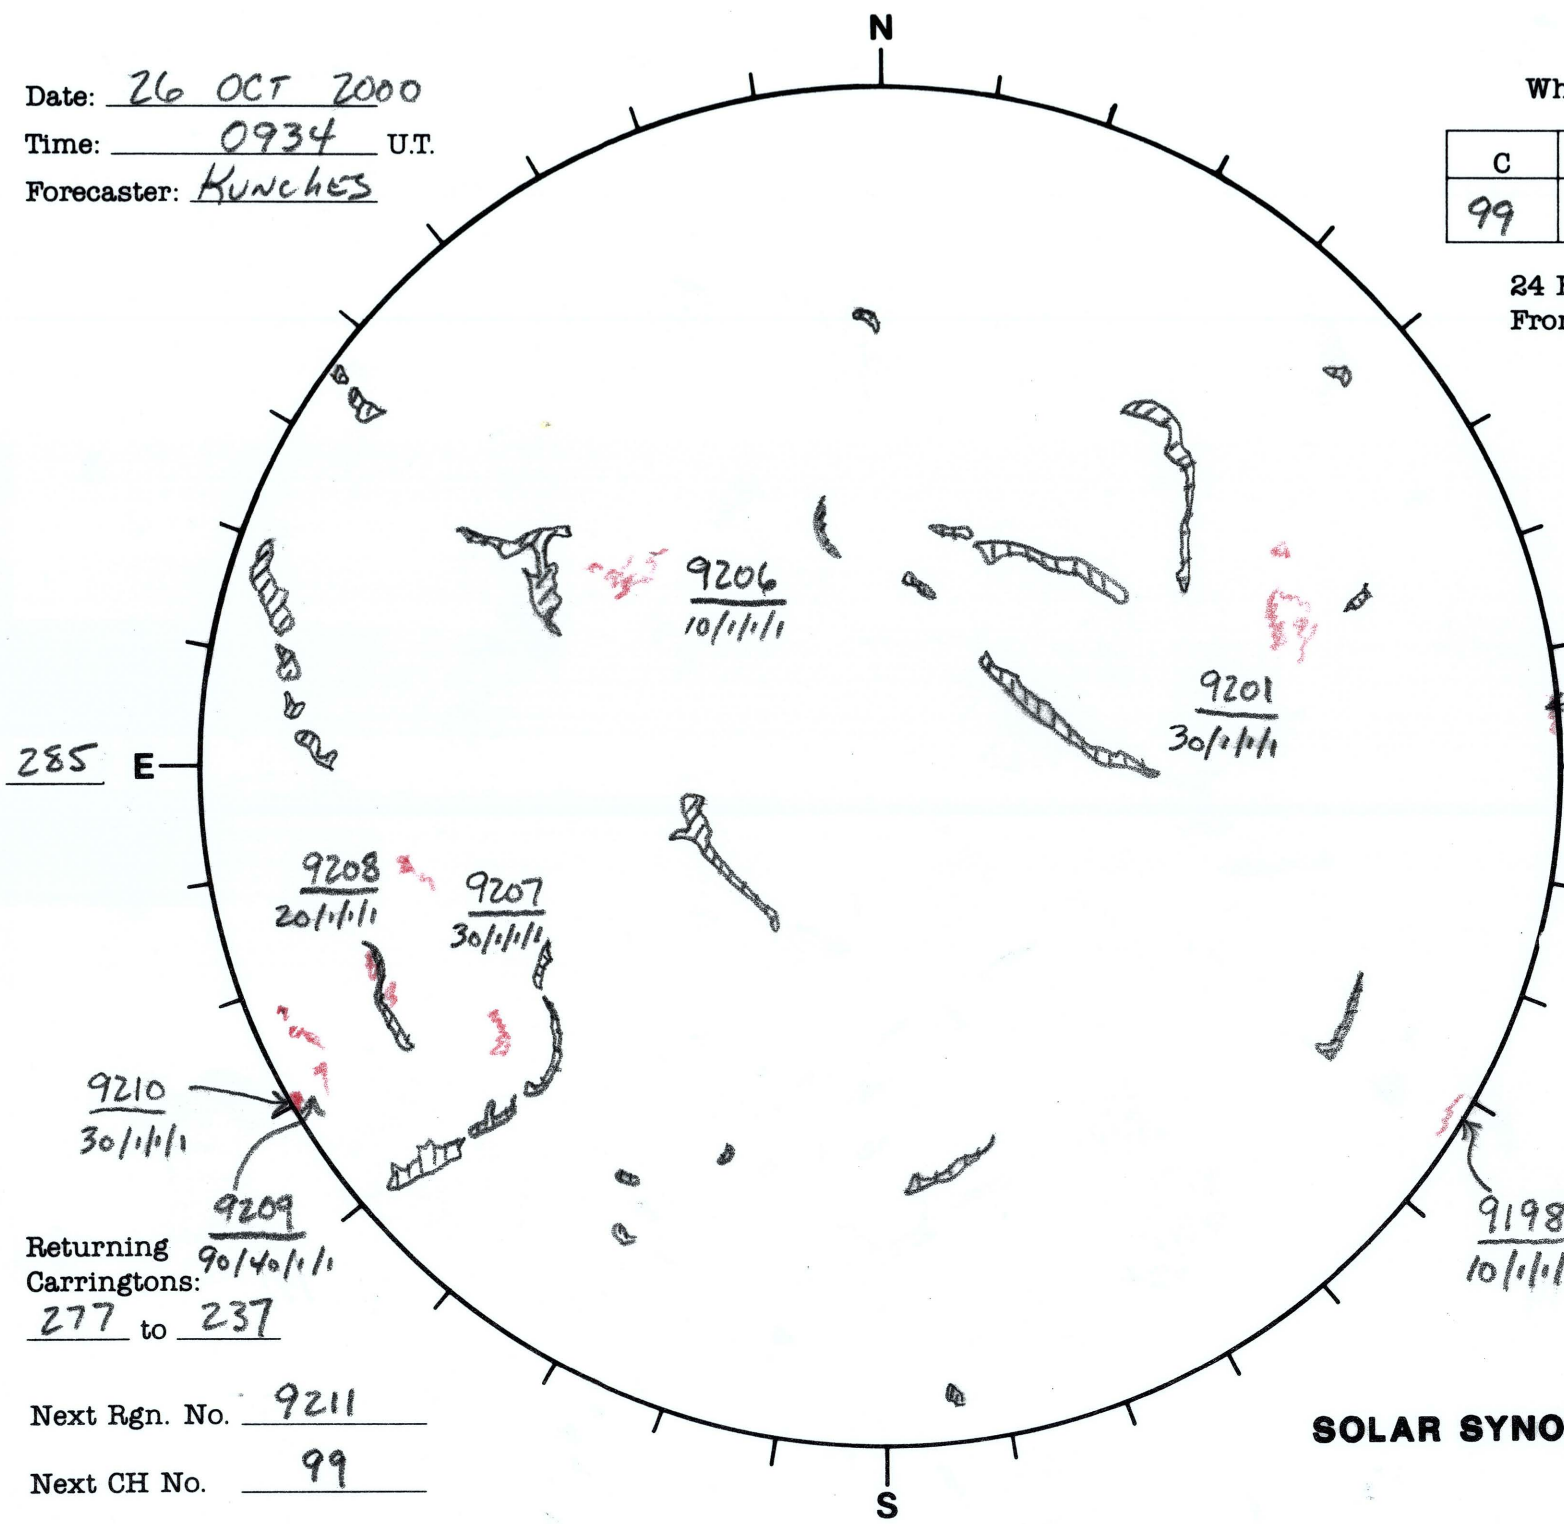

Date: 26 OCT 2000
 Time: 0934 U.T.
 Forecaster: Kunches

Whole Disk Forecast

C	M	X	P
99	40	01	01

24 Hour Forecast
 From 0000 U.T. to 0000 U.T.

Data:
 H-alpha. 0934 U.T.
 Sunspots 1618 U.T.
 10830 — U.T.
 Mag. — U.T.

9199
 10/1/11
 W 105

Returning Carringtons:
277 to 237

Next Rgn. No. 9211

Next CH No. 99

L_t 015
 B_t +4.9
 P_t +25.3

SOLAR SYNOPTIC ANALYSIS

SESC Form W18