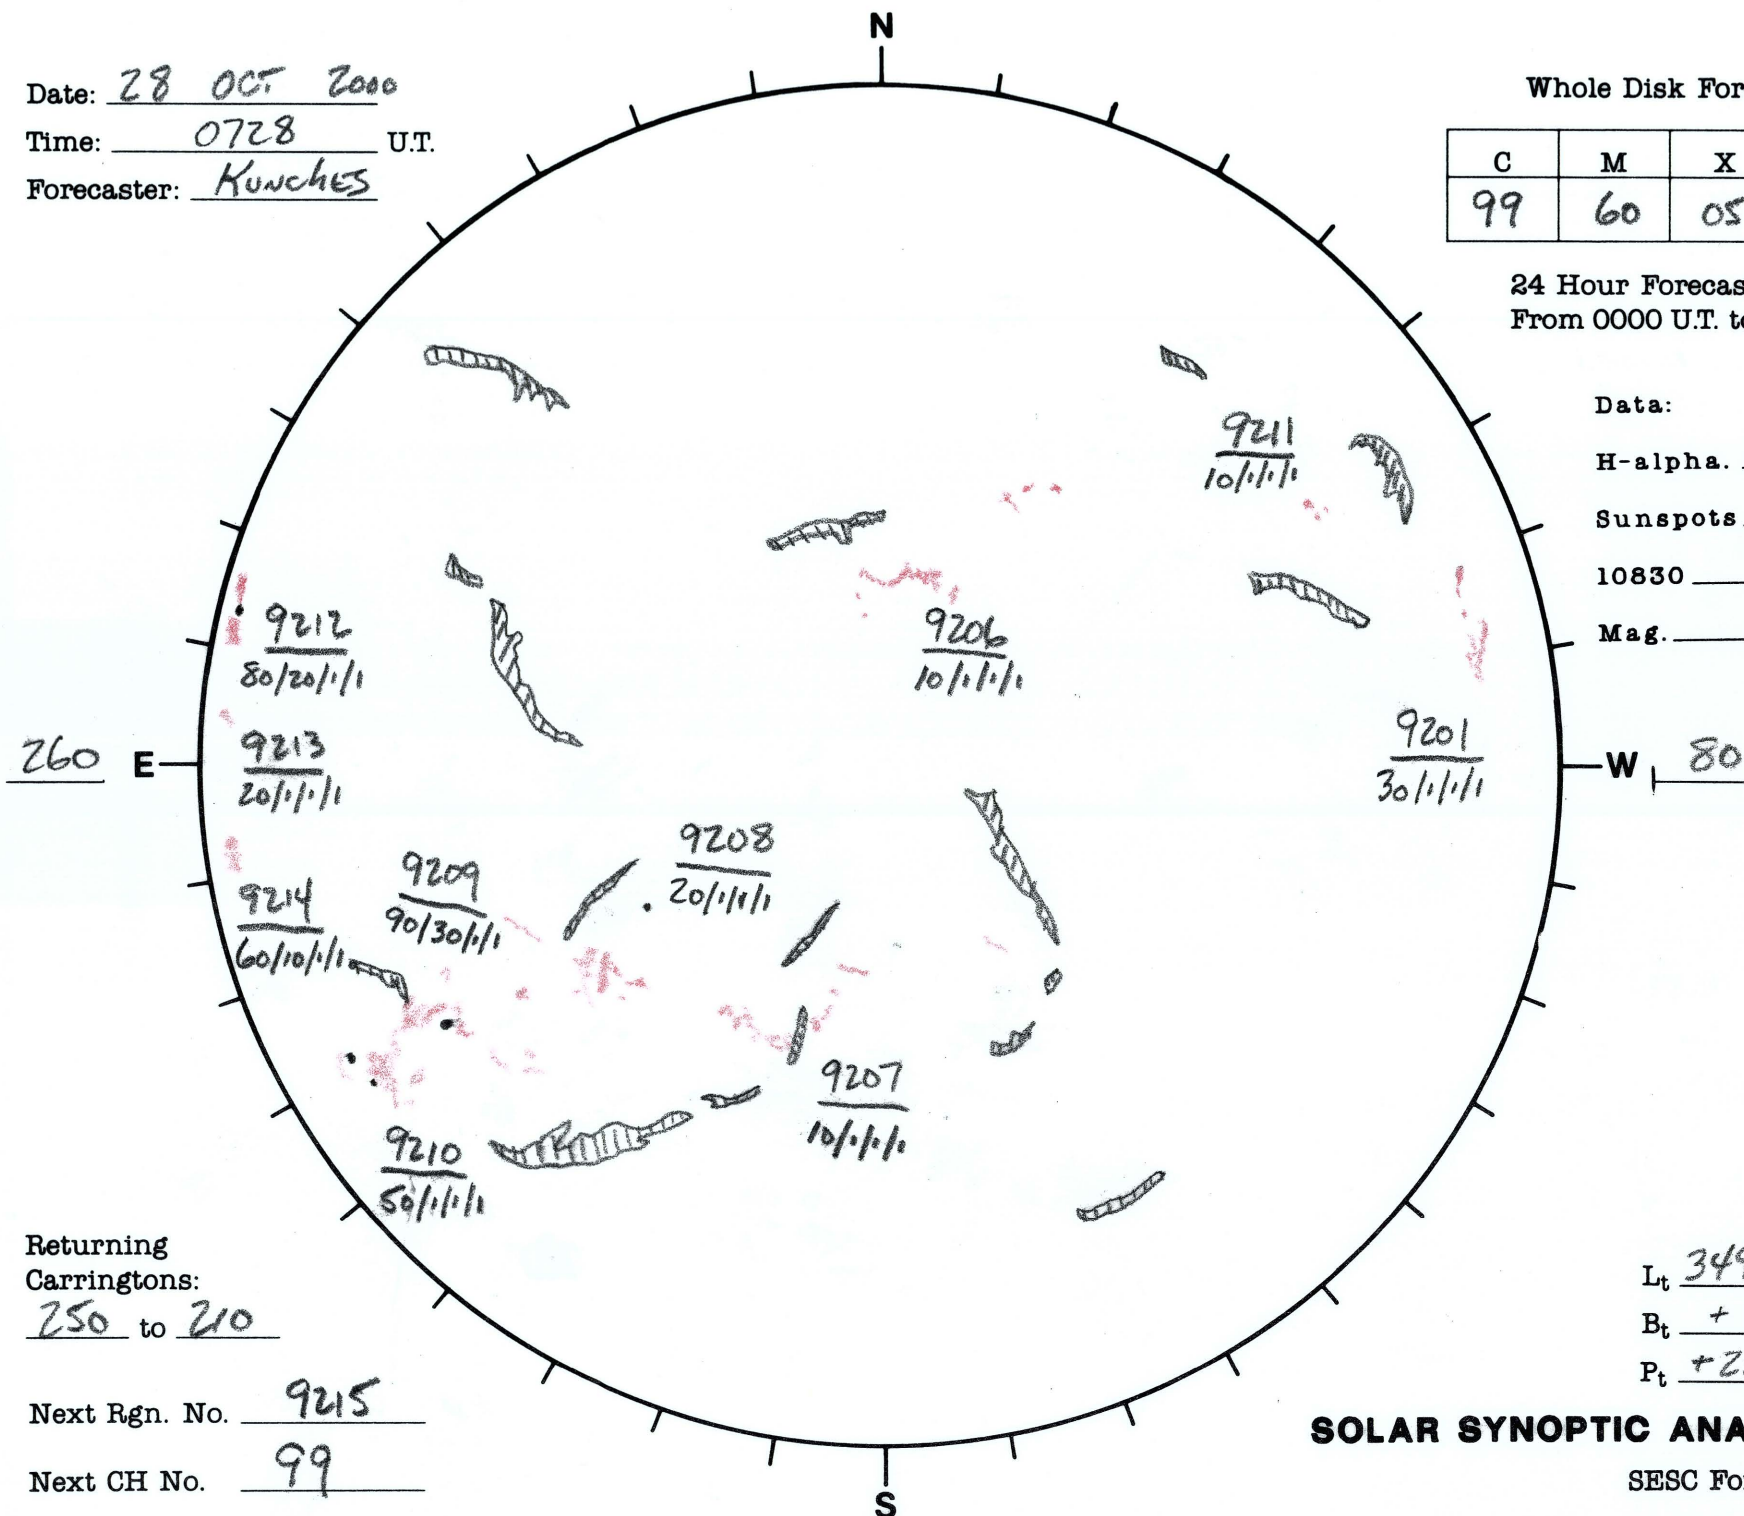

Date: 28 OCT 2000
 Time: 0728 U.T.
 Forecaster: Kunches

Whole Disk Forecast

C	M	X	P
99	60	05	05

24 Hour Forecast
 From 0000 U.T. to 0000 U.T.

Data:
 H-alpha. 0728 U.T.
 Sunspots — U.T.
 10830 — U.T.
 Mag. — U.T.

Returning Carringtons:
250 to 210

Next Rgn. No. 9215
 Next CH No. 99

L_t 349.8
 B_t +4.7
 P_t +25.0

SOLAR SYNOPTIC ANALYSIS

SESC Form W18