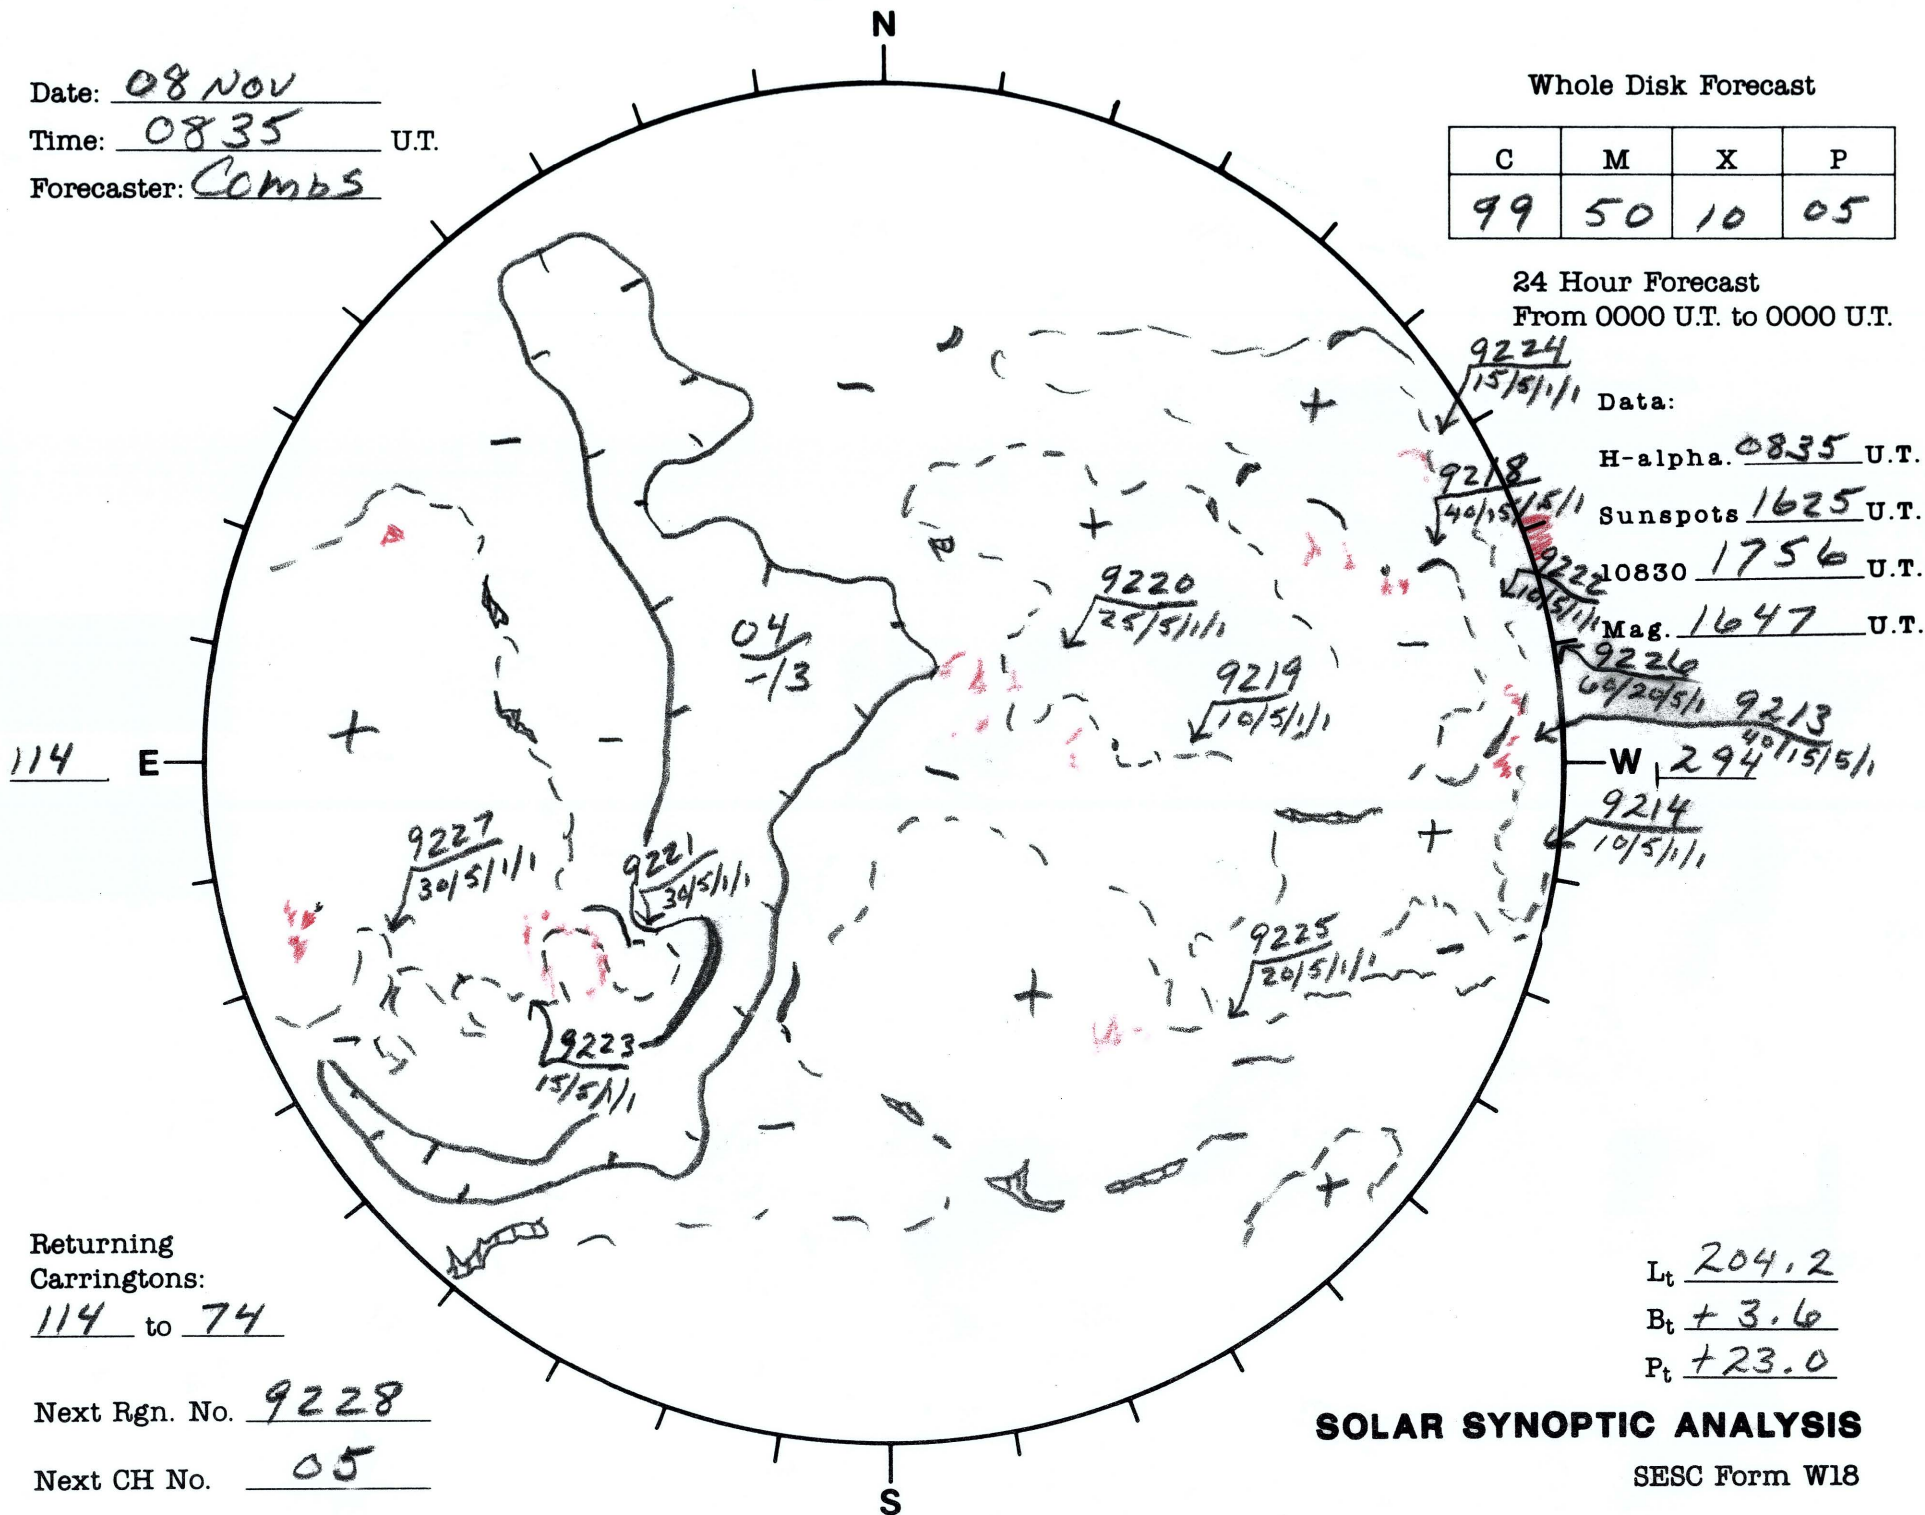

Date: 08 NOV
 Time: 0835 U.T.
 Forecaster: Combs

Whole Disk Forecast

C	M	X	P
99	50	10	05

24 Hour Forecast
 From 0000 U.T. to 0000 U.T.

Data:
 H-alpha. 0835 U.T.
 Sunspots 1625 U.T.
 10830 1756 U.T.
 Mag. 1647 U.T.

Returning Carringtons:
114 to 74

Next Rgn. No. 9228

Next CH No. 05

9226
 60/24/5/11
 9213
 40/15/5/11
 W 294

L_t 204.2
 B_t +3.6
 P_t +23.0

SOLAR SYNOPTIC ANALYSIS