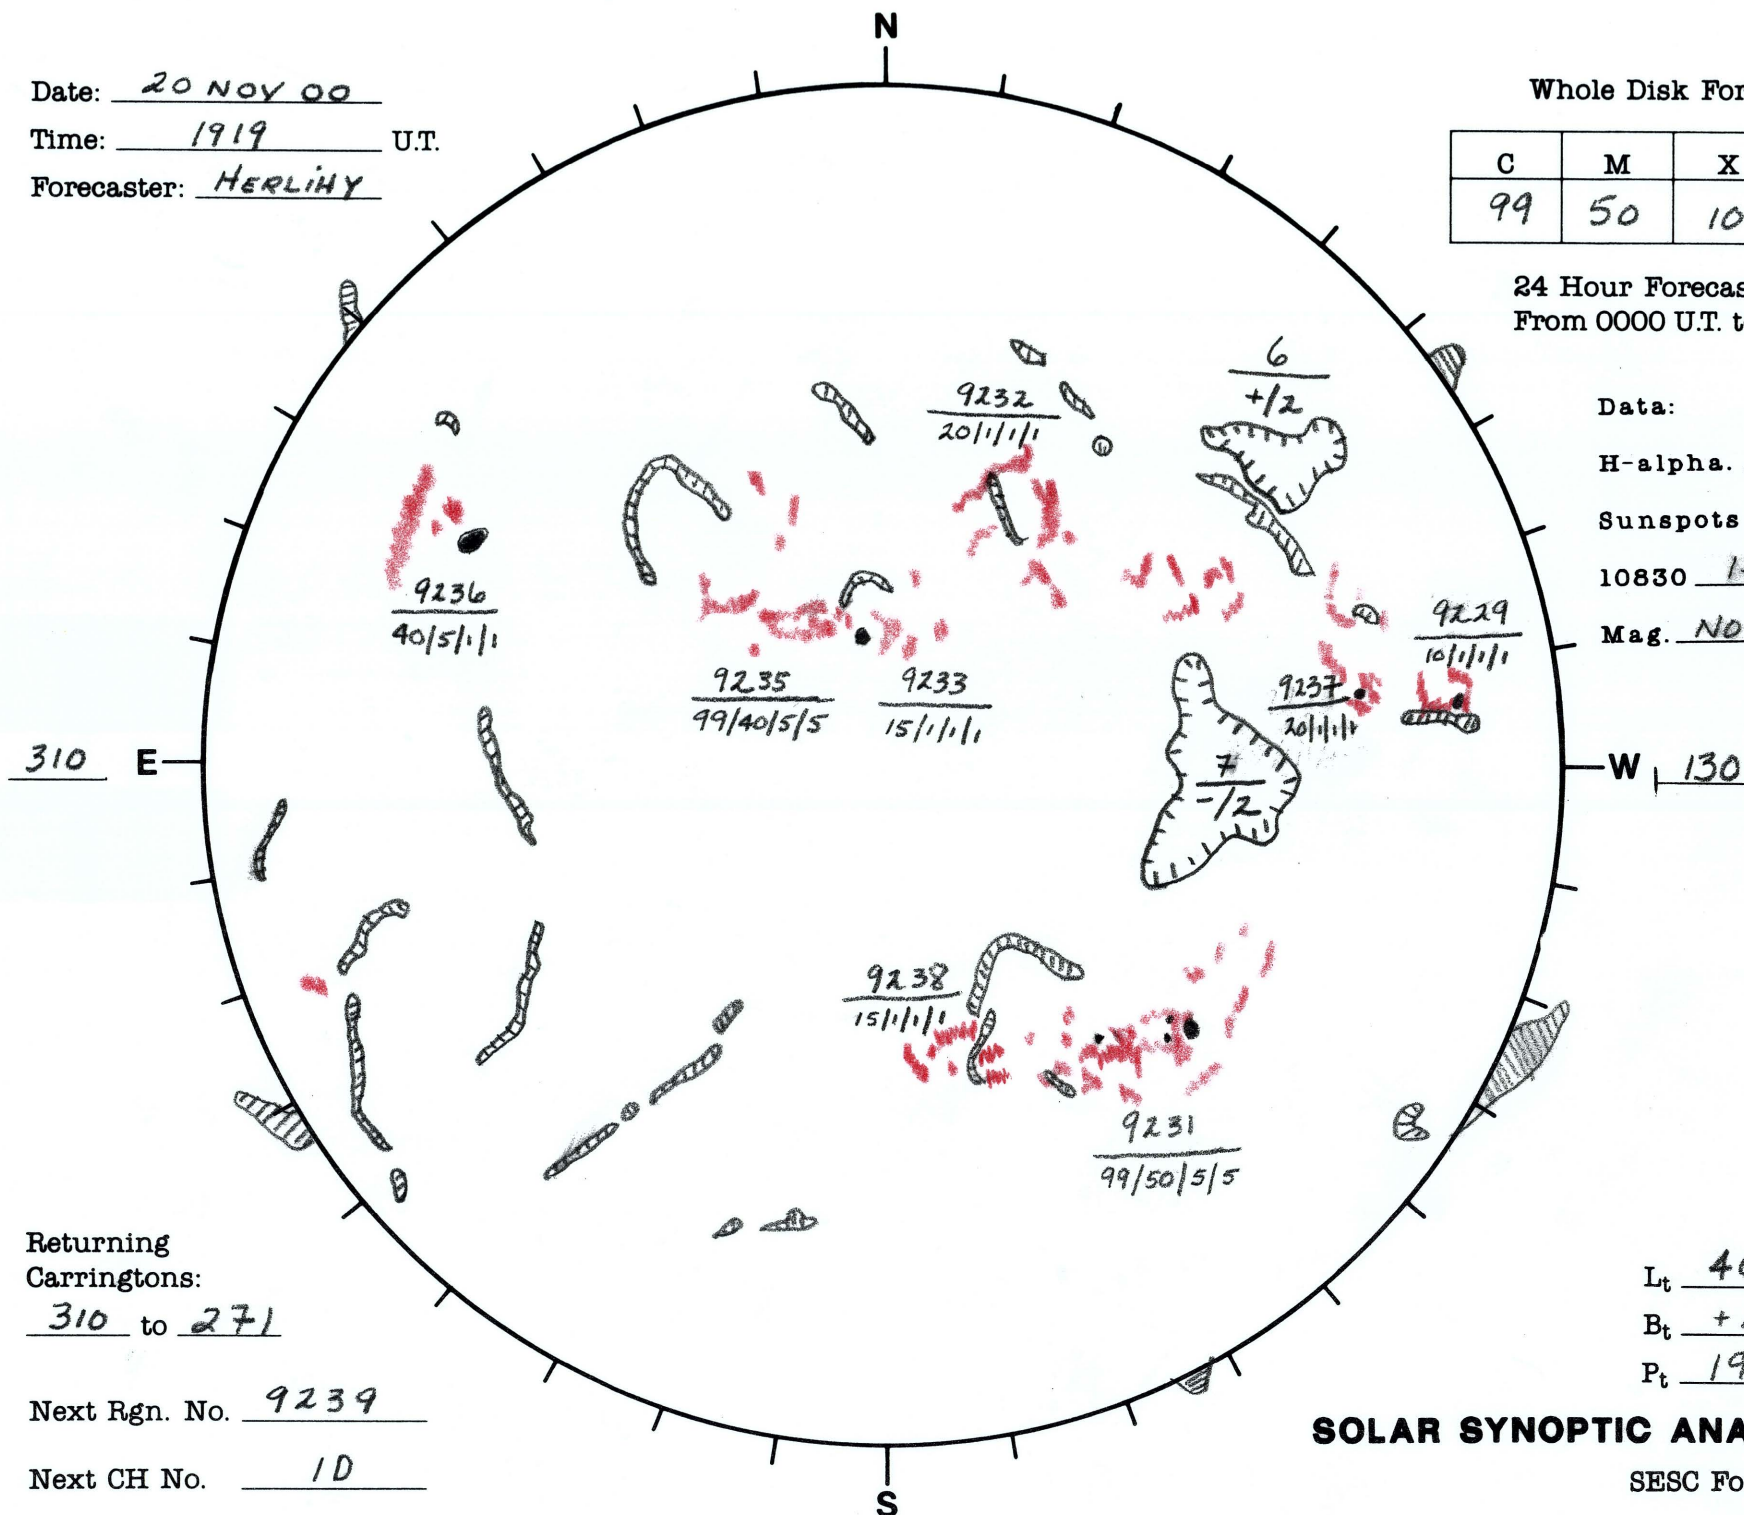

Date: 20 NOV 00
 Time: 1919 U.T.
 Forecaster: HERLIHY

Whole Disk Forecast

C	M	X	P
99	50	10	05

24 Hour Forecast
 From 0000 U.T. to 0000 U.T.

Data:
 H-alpha. 1919 U.T.
 Sunspots 1515 U.T.
 10830 1722 U.T.
 Mag. NO DATA U.T.

Returning Carringtons:

310 to 271

Next Rgn. No. 9239

Next CH No. 1D

L_t 40.1°
 B_t +2.1°
 P_t 19.6°

SOLAR SYNOPTIC ANALYSIS

SESC Form W18