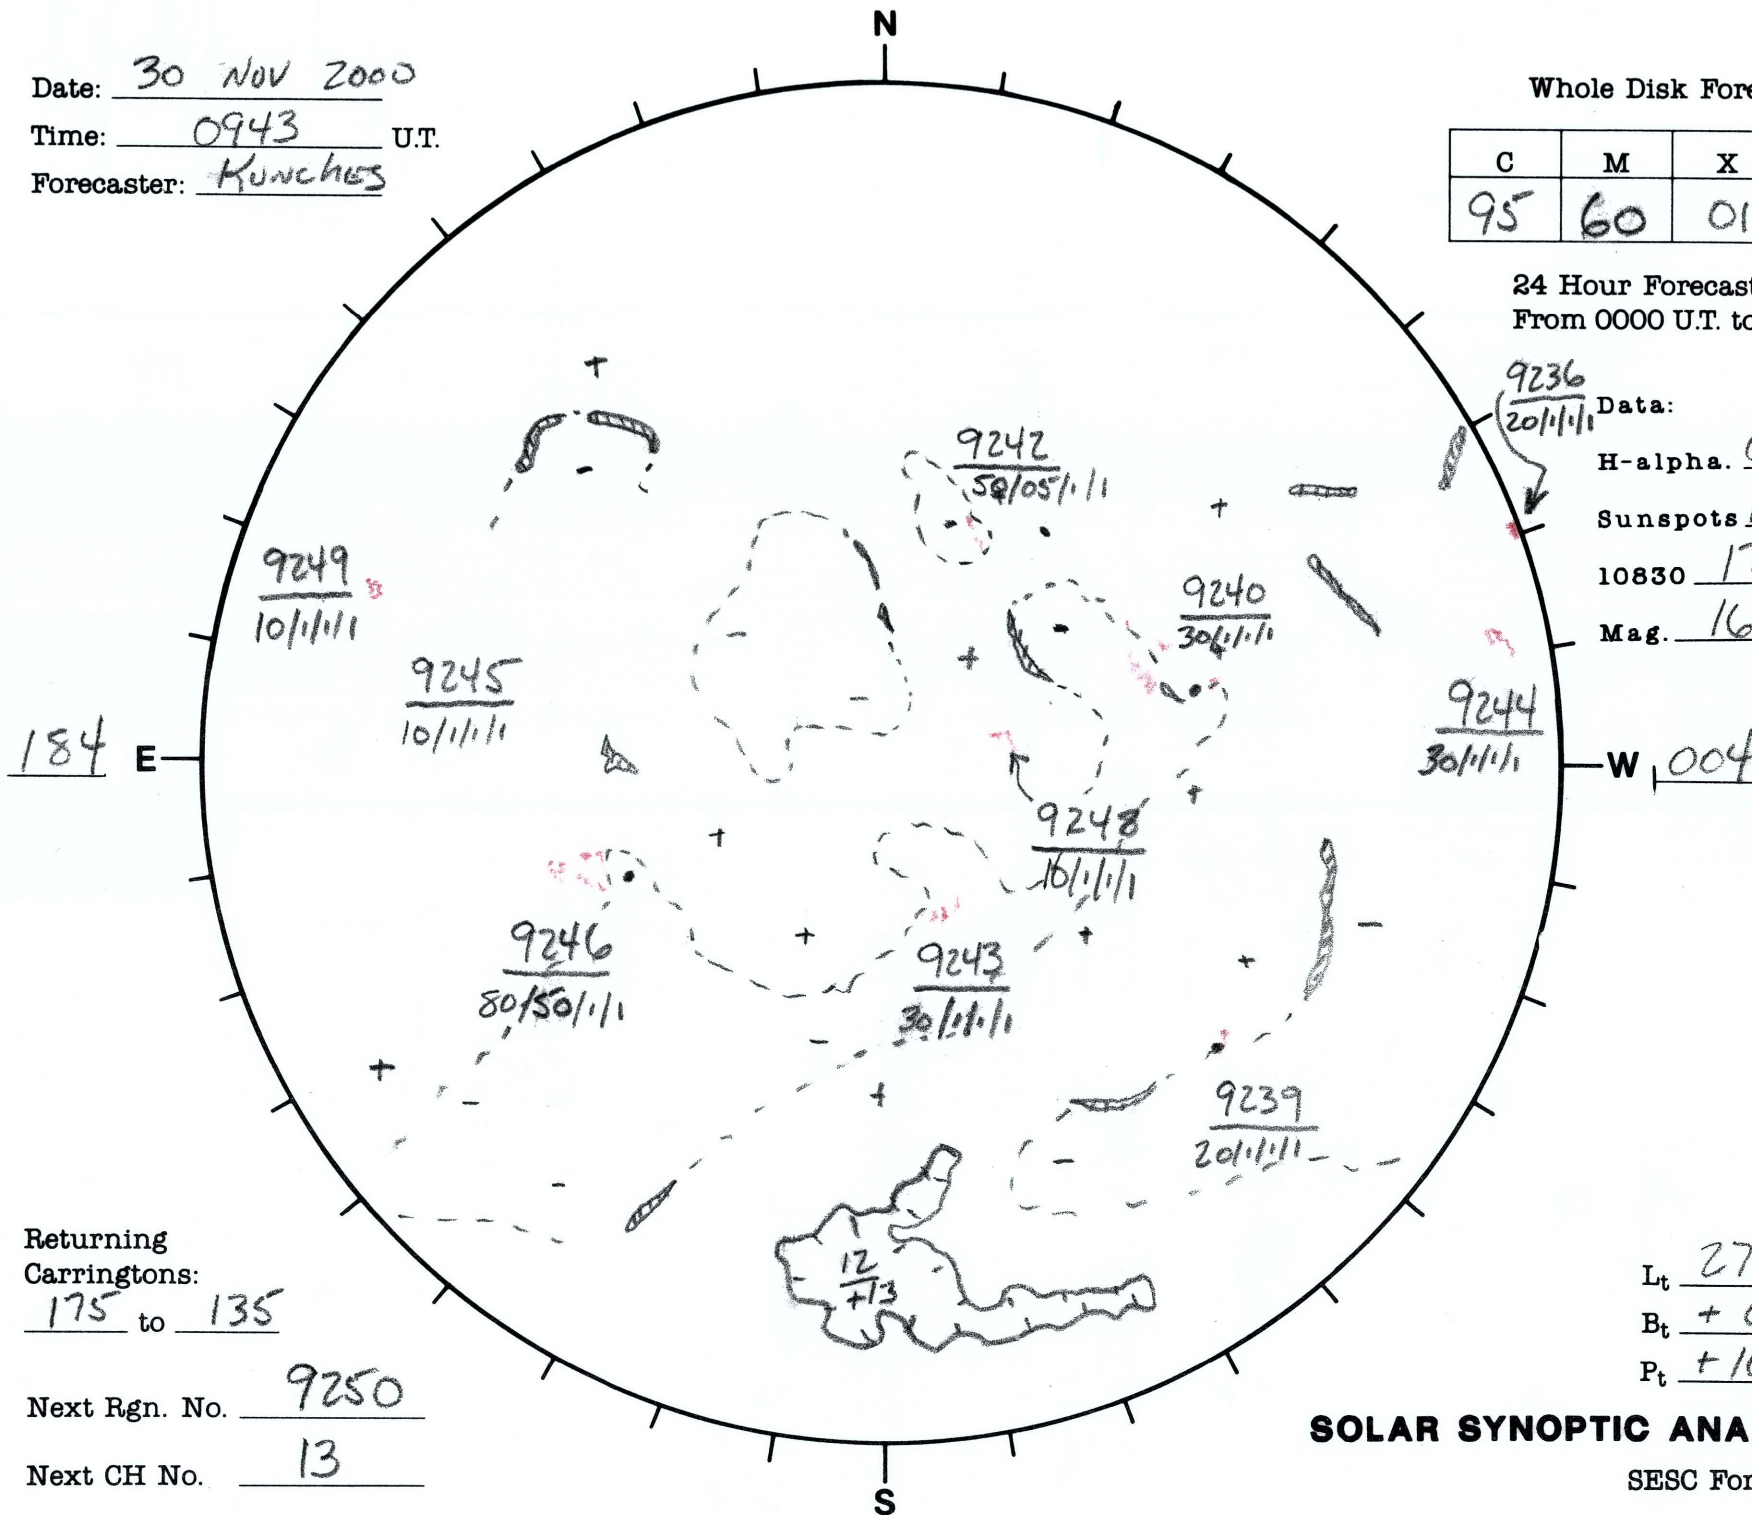

Date: 30 Nov 2000  
 Time: 0943 U.T.  
 Forecaster: Kunches

Whole Disk Forecast

| C  | M  | X  | P  |
|----|----|----|----|
| 95 | 60 | 01 | 01 |

24 Hour Forecast  
 From 0000 U.T. to 0000 U.T.

9236  
 20/1/11 Data:  
 H-alpha. 0943 U.T.  
 Sunspots 1550 U.T.  
 10830 1749 U.T.  
 Mag. 1629 U.T.

Returning Carringtons:  
175 to 135

Next Rgn. No. 9250

Next CH No. 13

$L_t$  273.6  
 $B_t$  +0.9  
 $P_t$  +16.2

**SOLAR SYNOPTIC ANALYSIS**