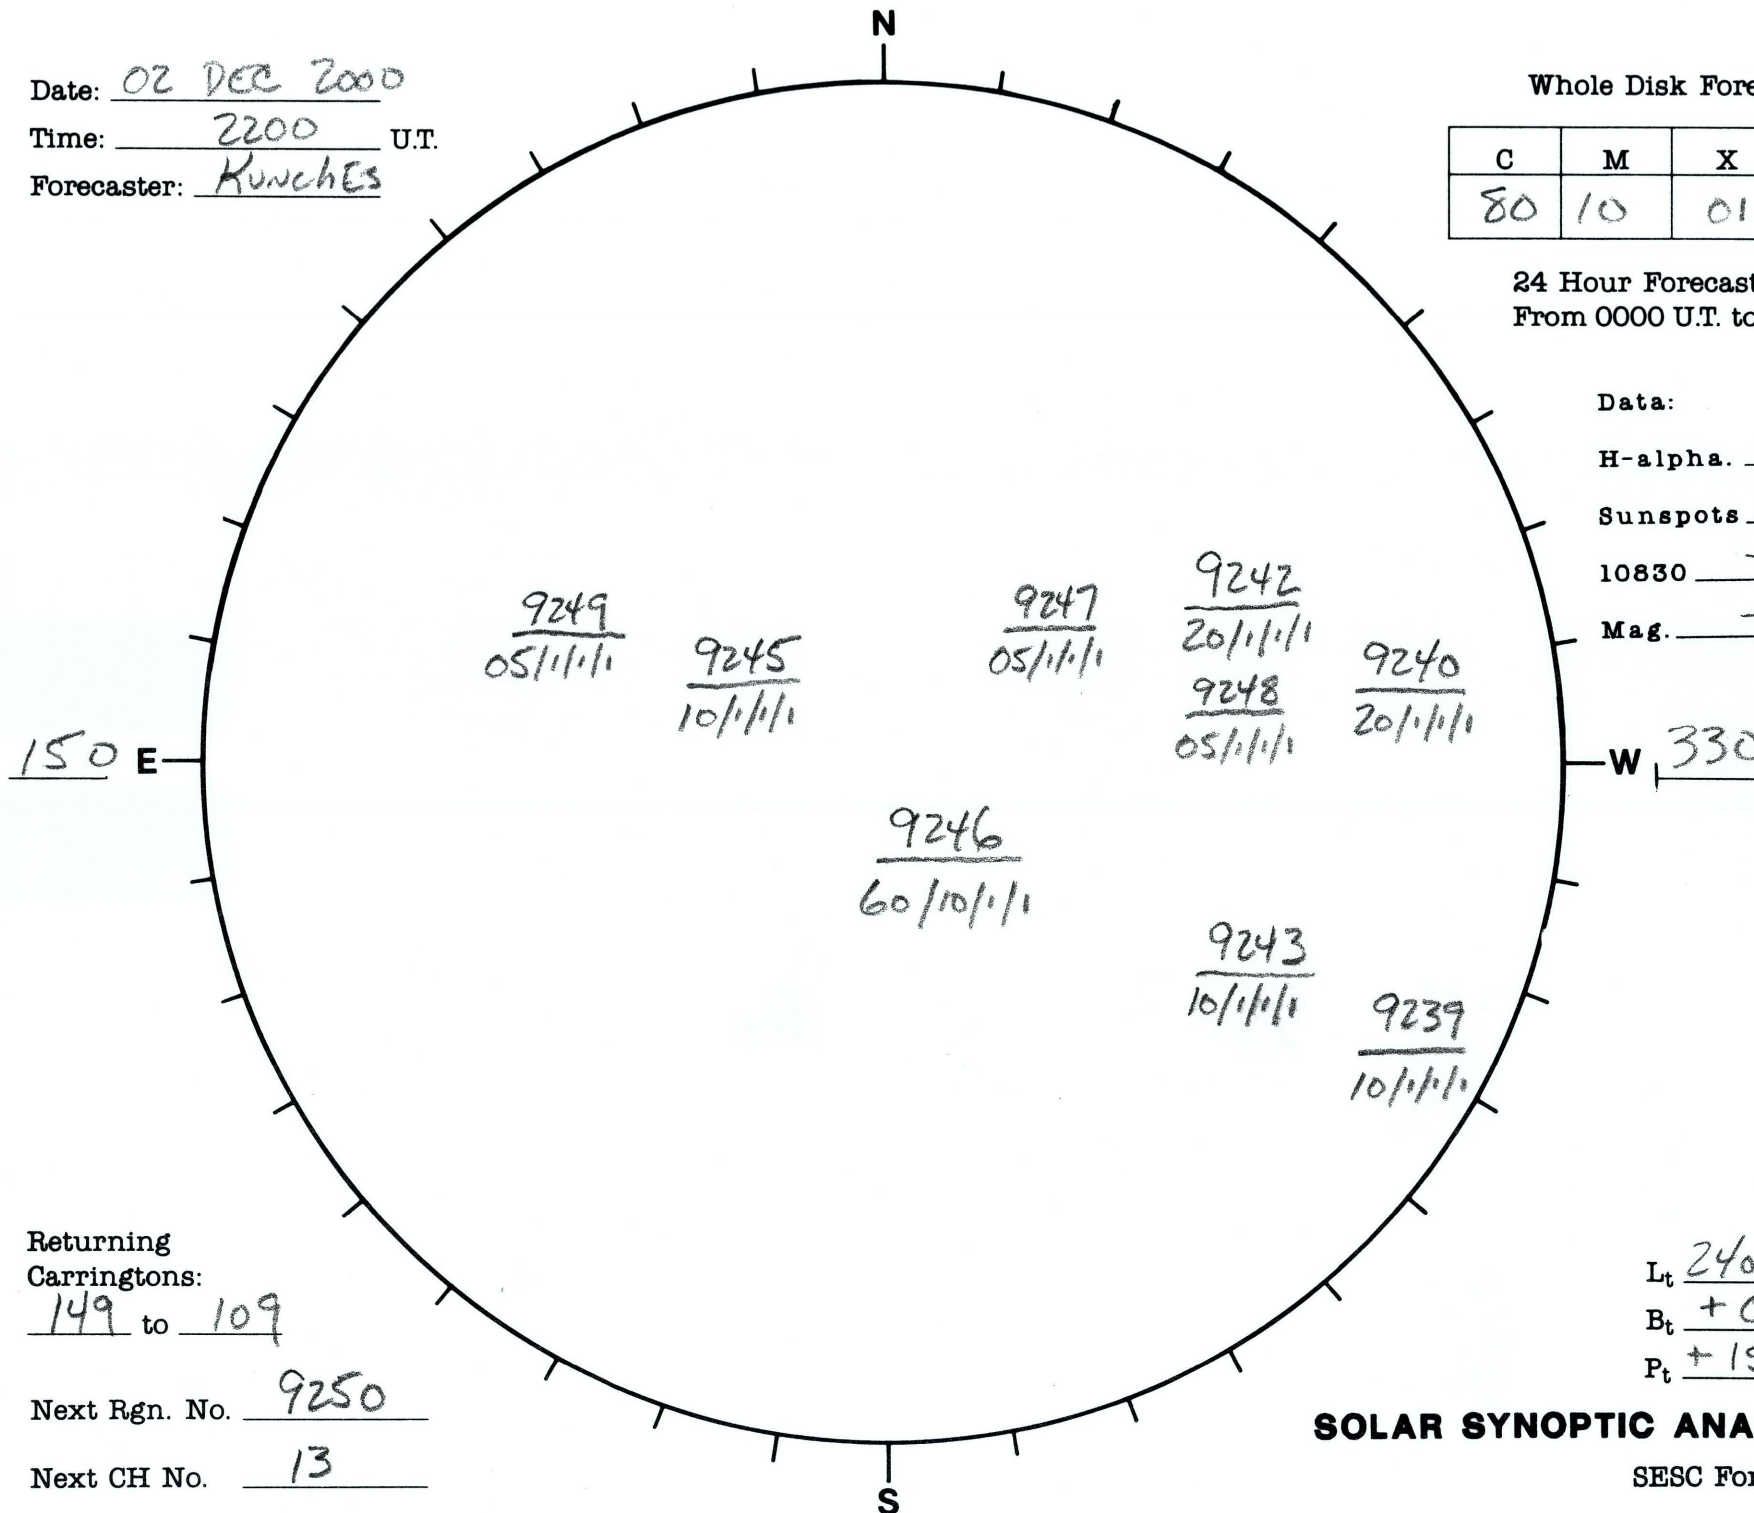

Date: 02 DEC 2000
 Time: 2200 U.T.
 Forecaster: Kunches

Whole Disk Forecast

C	M	X	P
80	10	01	01

24 Hour Forecast
 From 0000 U.T. to 0000 U.T.

Data:
 H-alpha. U.T.
 Sunspots 1545 U.T.
 10830 U.T.
 Mag. U.T.

Returning Carringtons:

149 to 109

Next Rgn. No. 9250

Next CH No. 13

L_t 240.5
 B_t +0.6
 P_t +15.2

SOLAR SYNOPTIC ANALYSIS