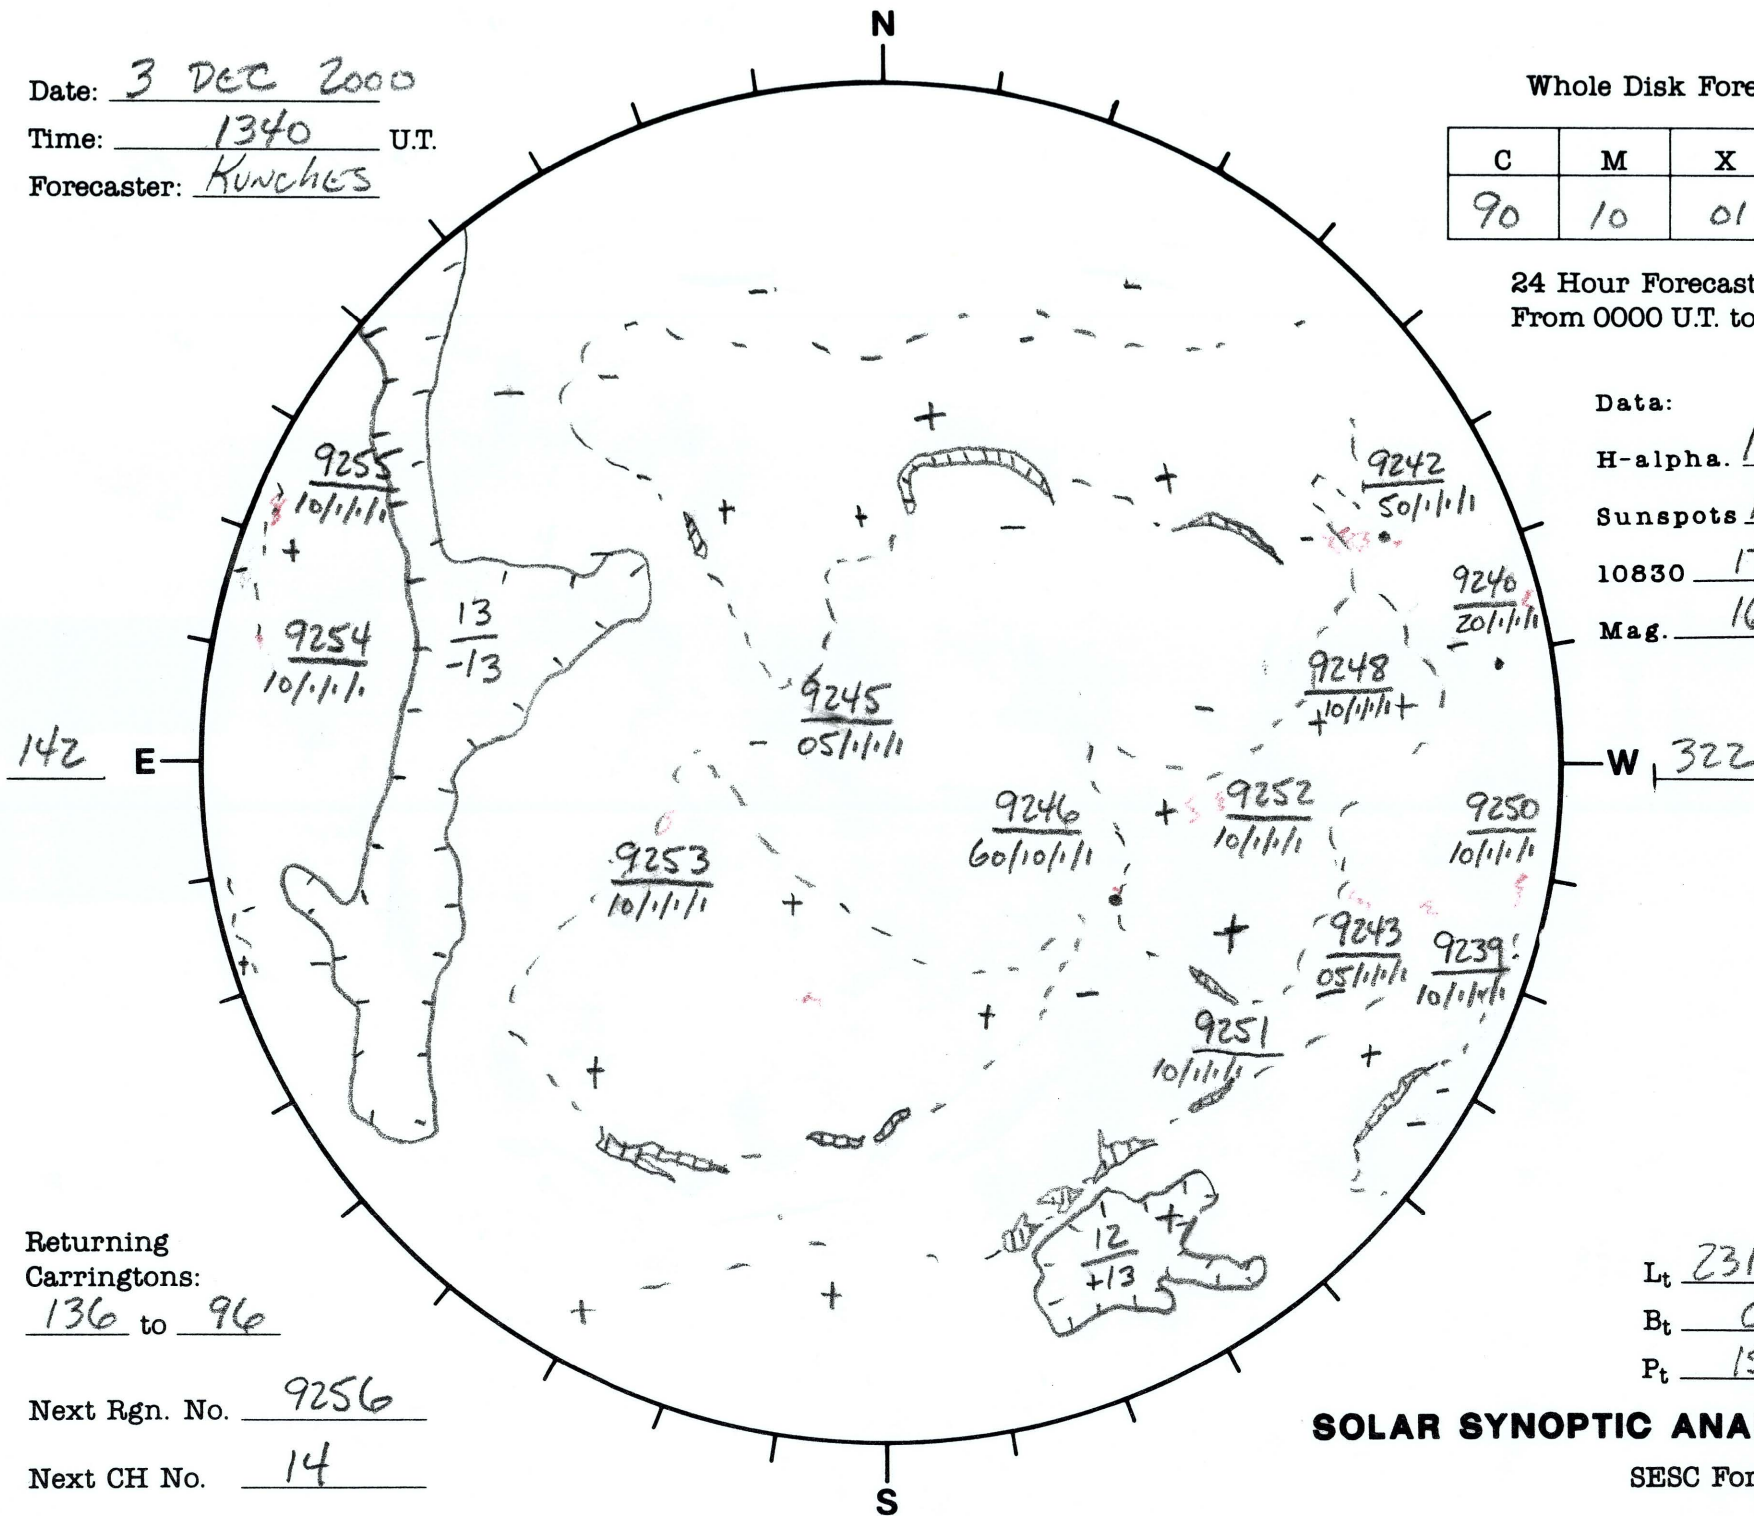

Date: 3 DEC 2000
 Time: 1340 U.T.
 Forecaster: Kunches

Whole Disk Forecast

C	M	X	P
90	10	01	01

24 Hour Forecast
 From 0000 U.T. to 0000 U.T.

Data:
 H-alpha. 1340 U.T.
 Sunspots 1545 U.T.
 10830 1713 U.T.
 Mag. 1605 U.T.

Returning Carringtons:
136 to 96

Next Rgn. No. 9256

Next CH No. 14

L_t 231.9
 B_t 0.5
 P_t 15.0

SOLAR SYNOPTIC ANALYSIS

SESC Form W18