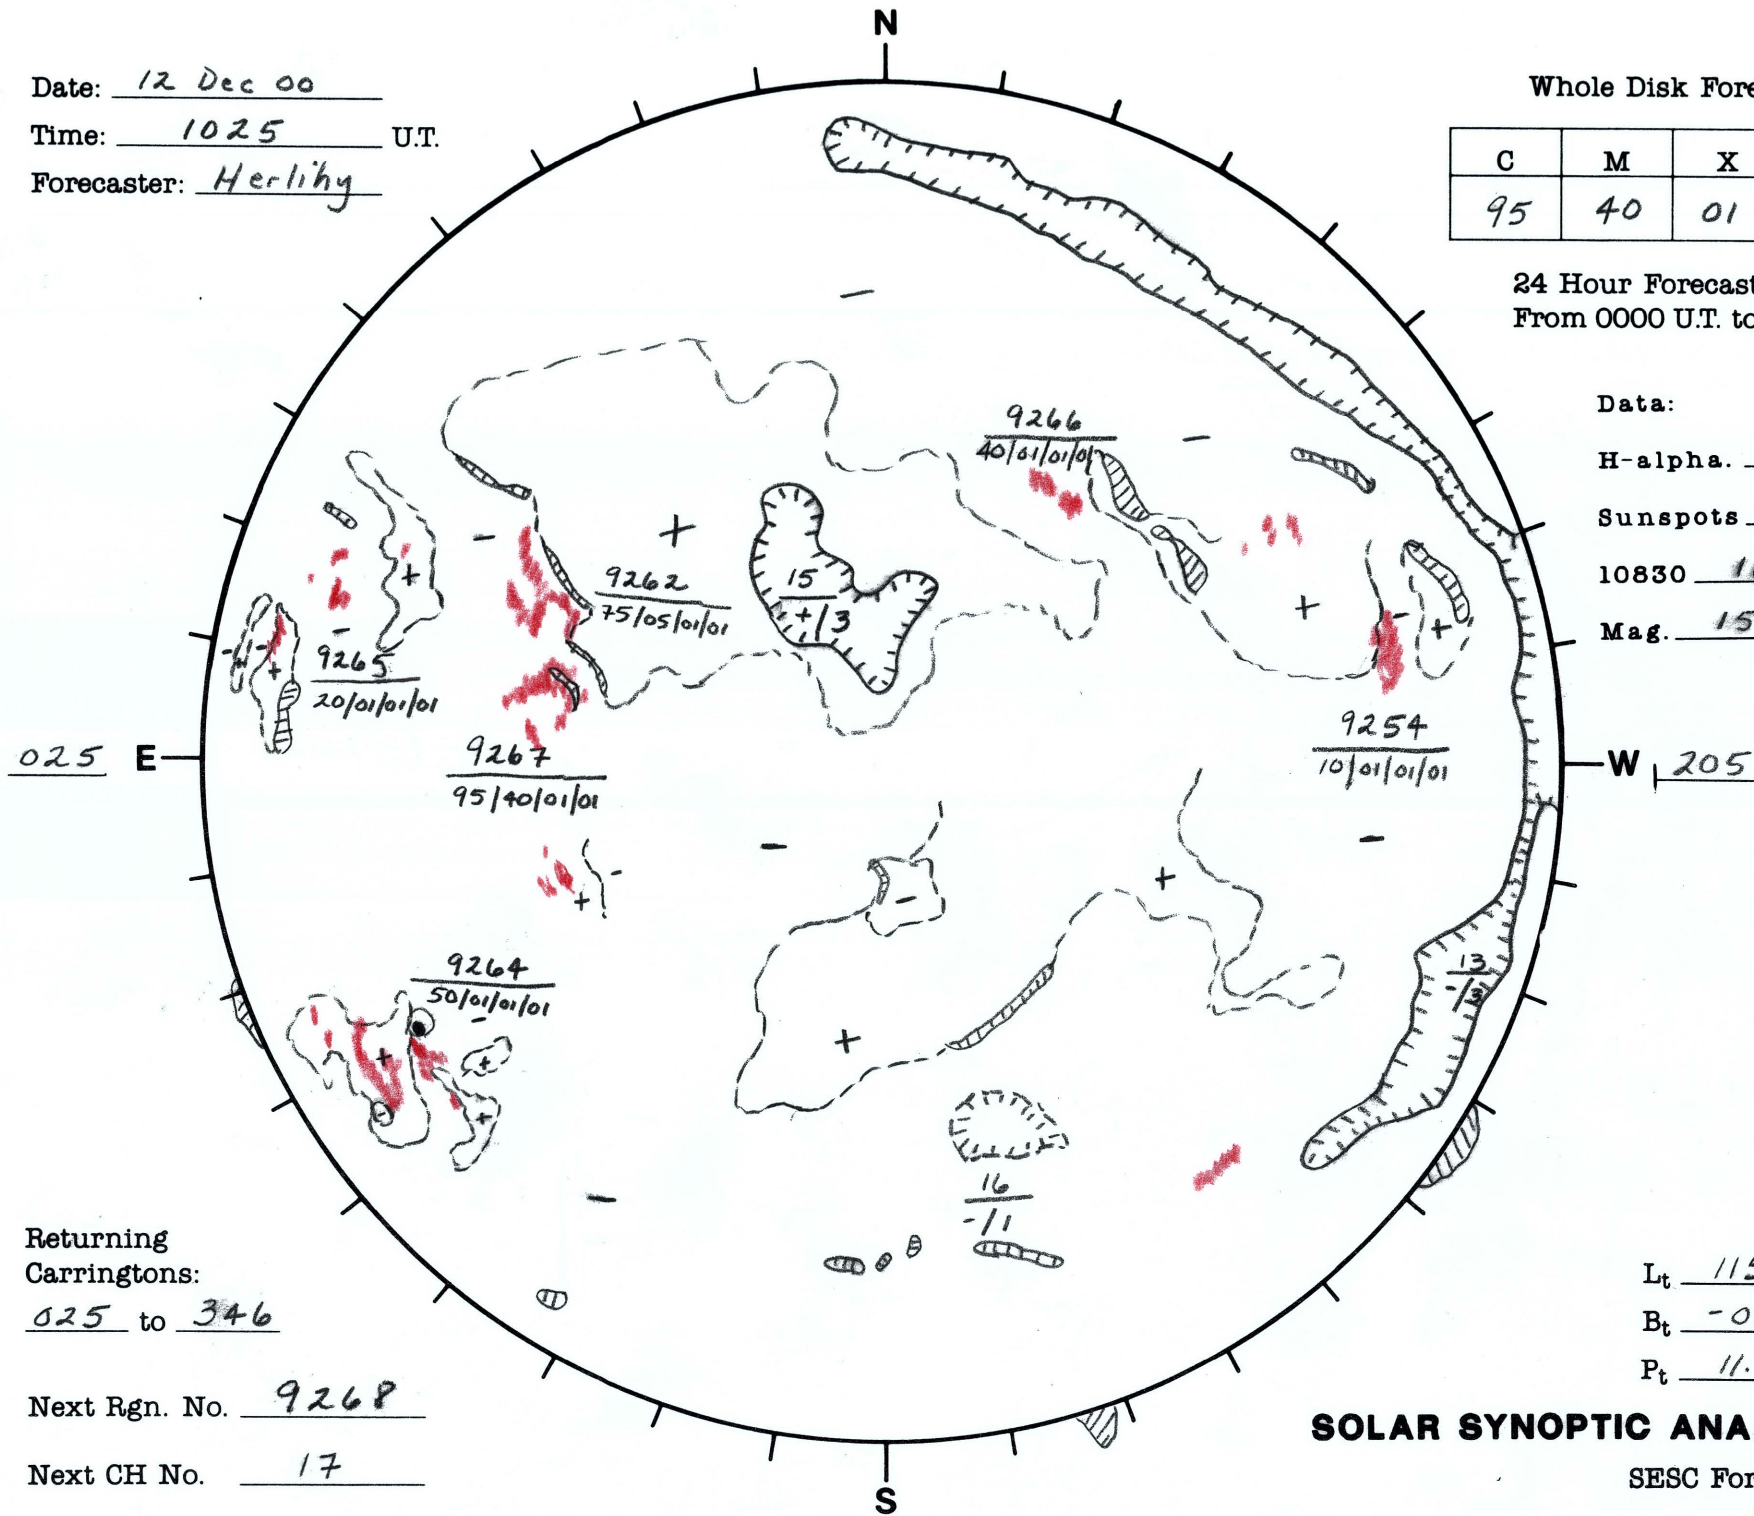

Date: 12 Dec 00
 Time: 1025 U.T.
 Forecaster: Herlihy

Whole Disk Forecast

C	M	X	P
95	40	01	01

24 Hour Forecast
 From 0000 U.T. to 0000 U.T.

Data:
 H-alpha. 1025 U.T.
 Sunspots _____ U.T.
 10830 1650 U.T.
 Mag. 1541 U.T.

Returning Carringtons:
025 to 346

Next Rgn. No. 9268

Next CH No. 17

L_t 115.0°
 B_t -0.62°
 P_t 11.23°

SOLAR SYNOPTIC ANALYSIS

SESC Form W18