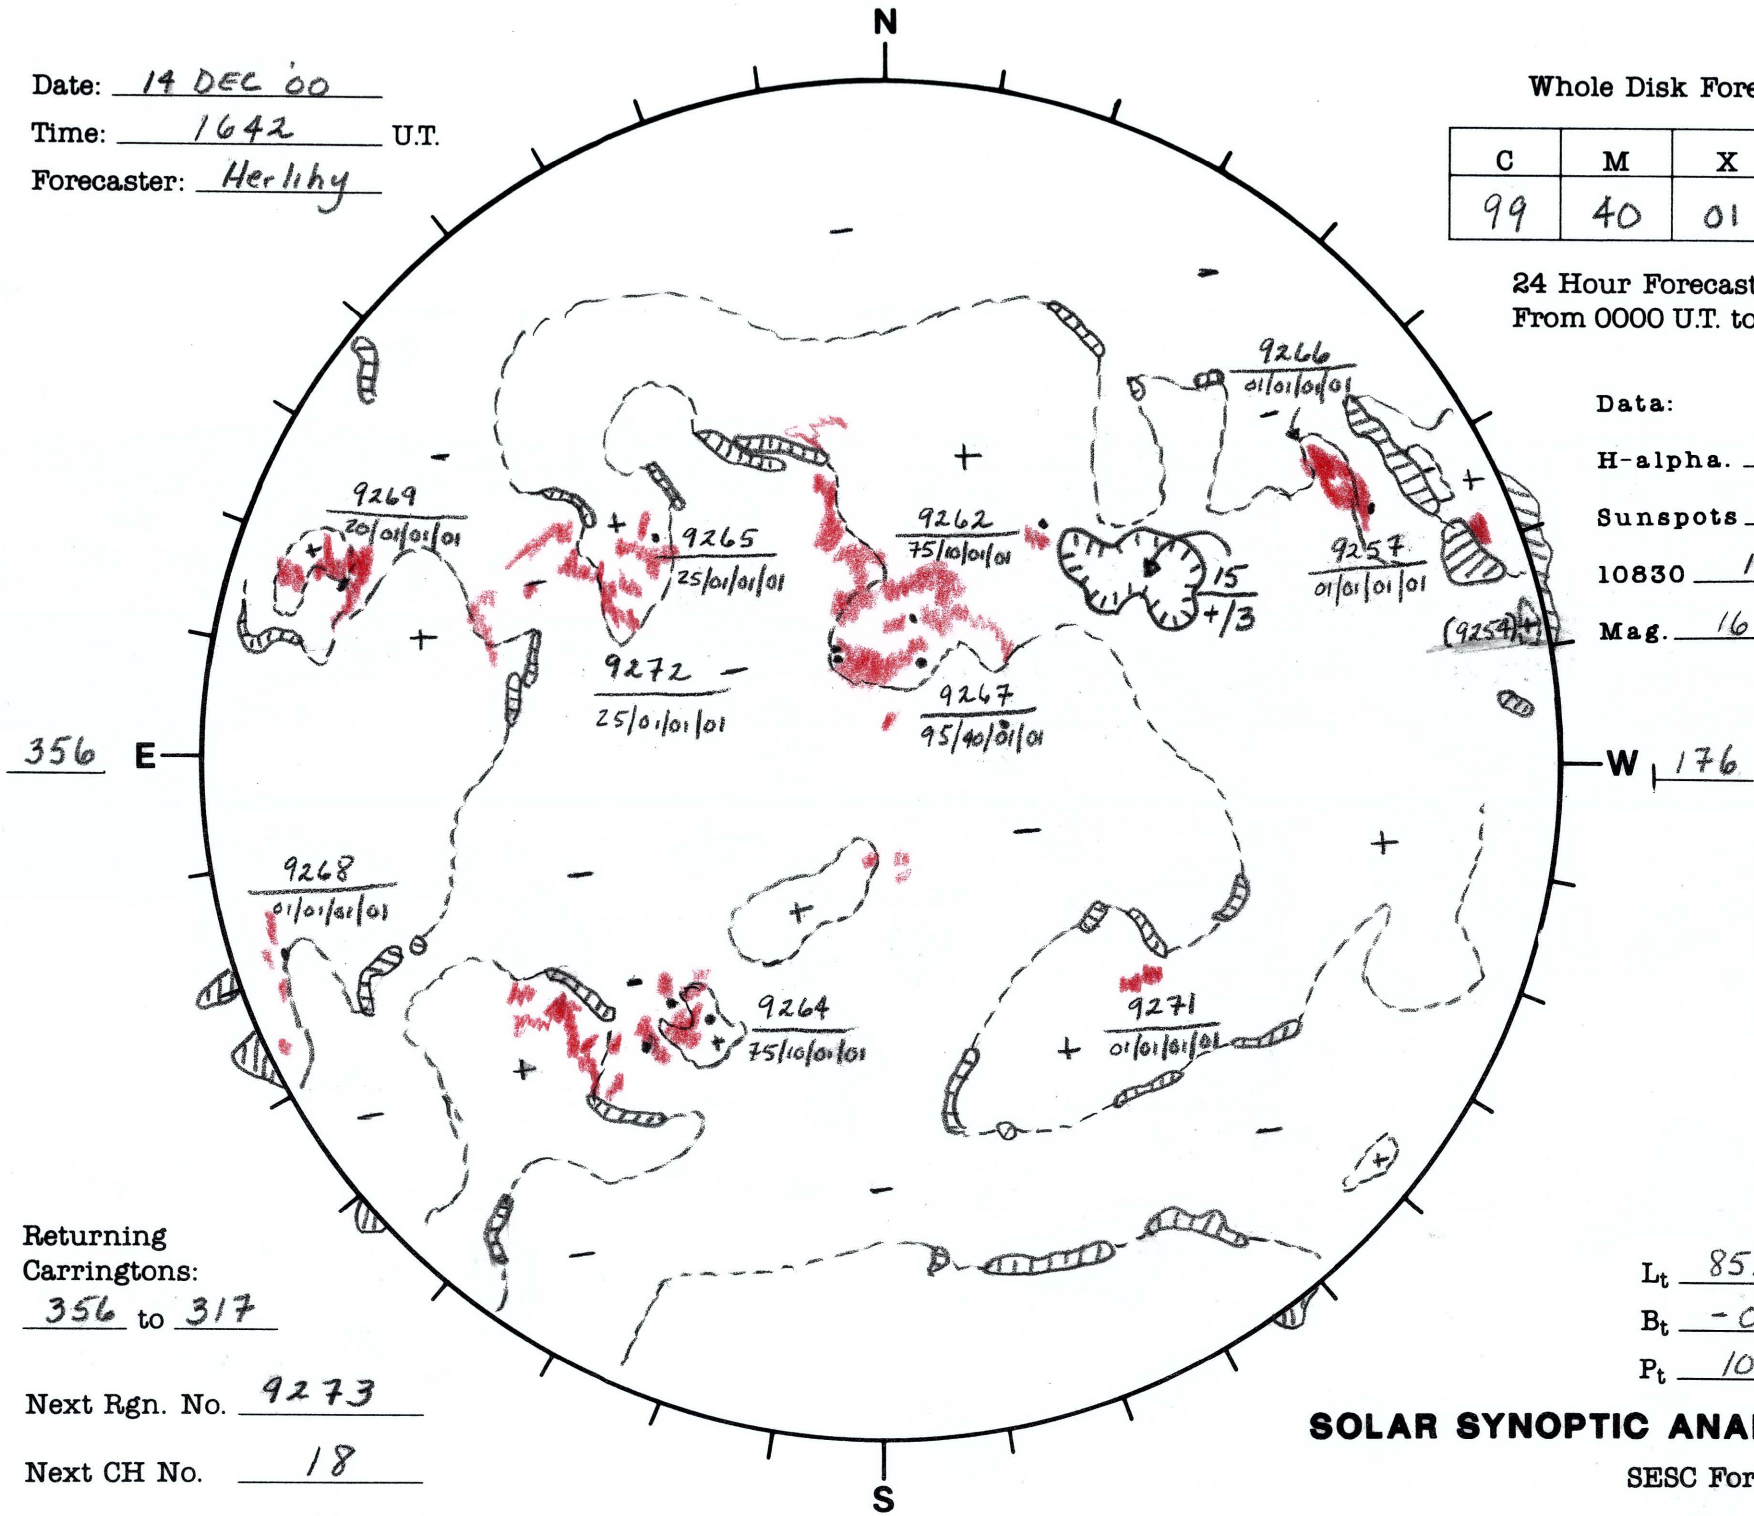

Date: 14 DEC 00
 Time: 1642 U.T.
 Forecaster: Herlihy

Whole Disk Forecast

C	M	X	P
99	40	01	01

24 Hour Forecast
 From 0000 U.T. to 0000 U.T.

Data:
 H-alpha. 1642 U.T.
 Sunspots 1545 U.T.
 10830 1721 U.T.
 Mag. 1615 U.T.

Returning Carringtons:
356 to 317

Next Rgn. No. 9273

Next CH No. 18

L_t 85.8°
 B_t -0.9°
 P_t 10.2°

SOLAR SYNOPTIC ANALYSIS