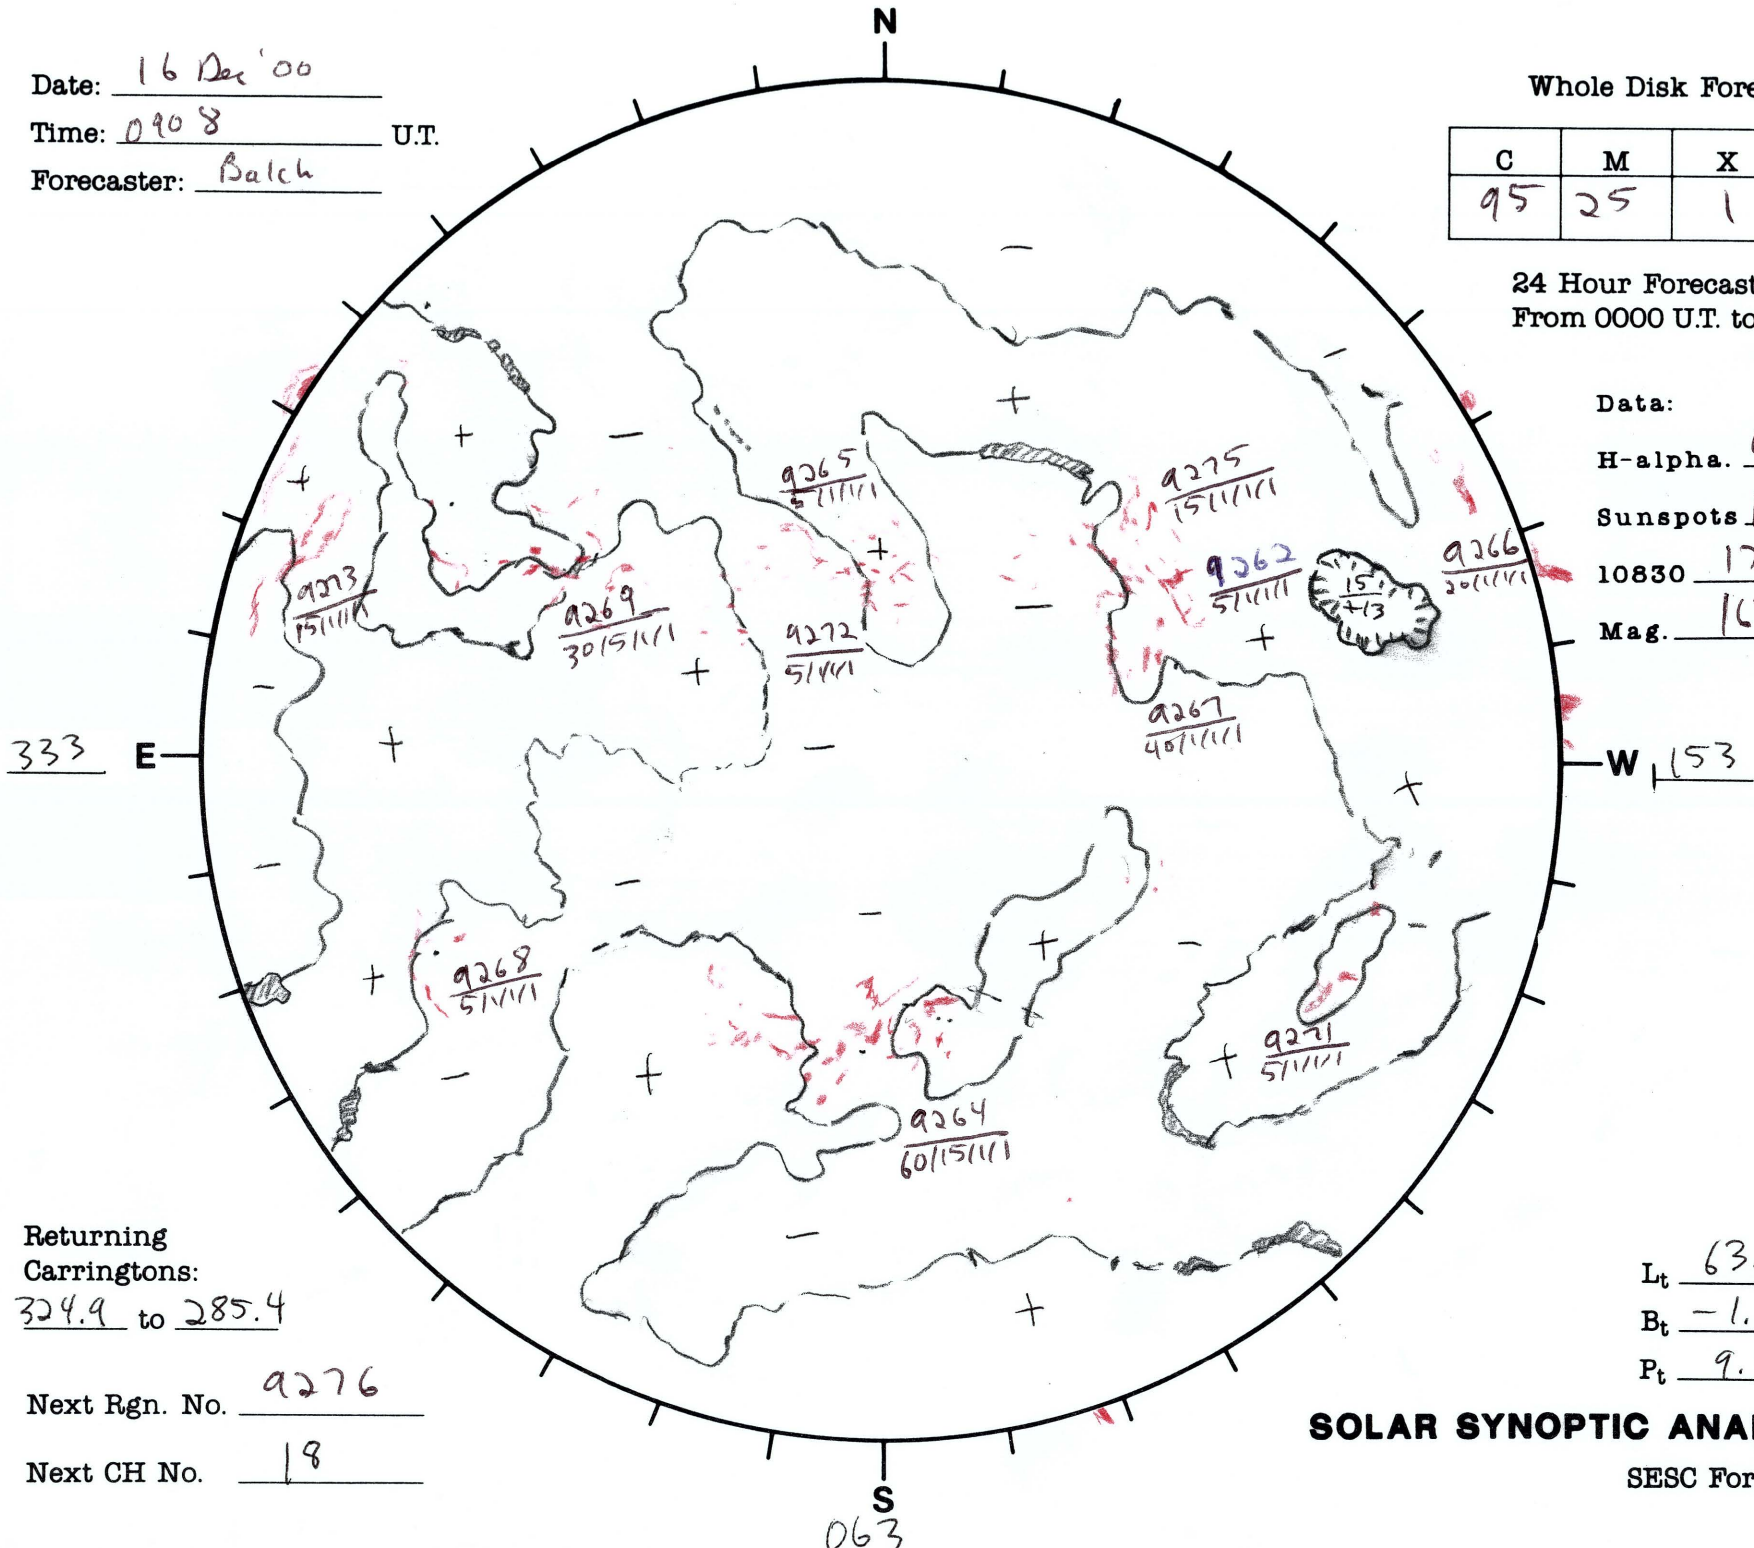

Date: 16 Dec '00
 Time: 0908 U.T.
 Forecaster: Balch

Whole Disk Forecast

C	M	X	P
95	25	1	1

24 Hour Forecast
 From 0000 U.T. to 0000 U.T.

Data:
 H-alpha. 0908 U.T.
 Sunspots 1630 U.T.
 10830 1744 U.T.
 Mag. 1632 U.T.

Returning Carringtons:
324.9 to 285.4

Next Rgn. No. 9276

Next CH No. 18

L_t 63.1
 B_t -1.1
 P_t 9.4

SOLAR SYNOPTIC ANALYSIS

SESC Form W18

S
 063