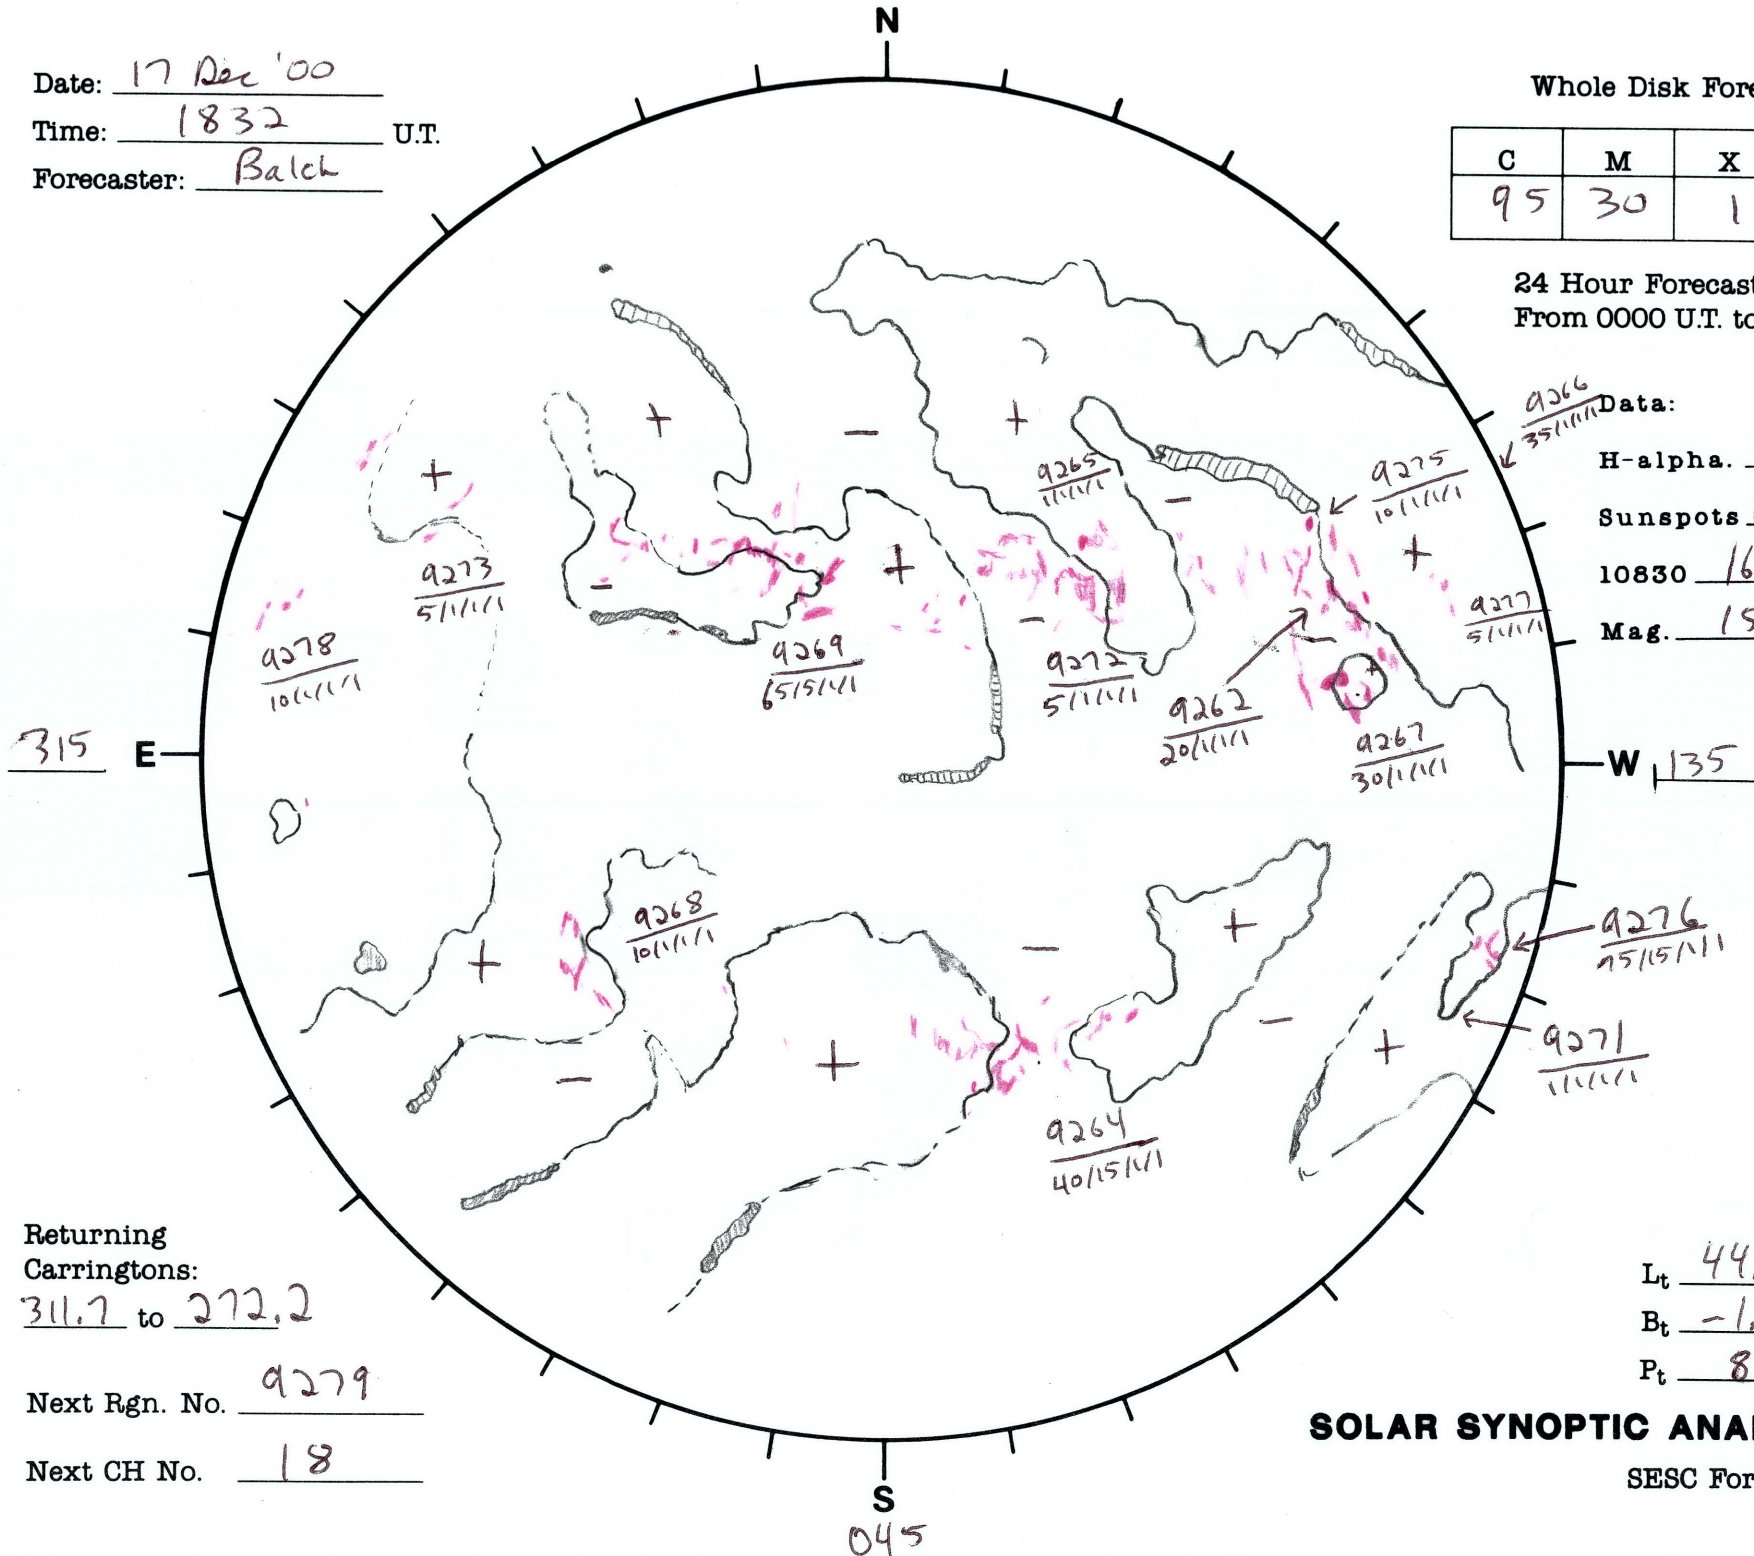

Date: 17 Dec '00
 Time: 1832 U.T.
 Forecaster: Balch

Whole Disk Forecast

C	M	X	P
95	30	1	1

24 Hour Forecast
 From 0000 U.T. to 0000 U.T.

Data:
 H-alpha. 1832 U.T.
 Sunspots 1555 U.T.
 10830 1655 U.T.
 Mag. 1546 U.T.

Returning Carringtons:
311.7 to 272.2

Next Rgn. No. 9279

Next CH No. 18

L_t 44.7
 B_t -1.3
 P_t 8.8

SOLAR SYNOPTIC ANALYSIS

SESC Form W18

S
045