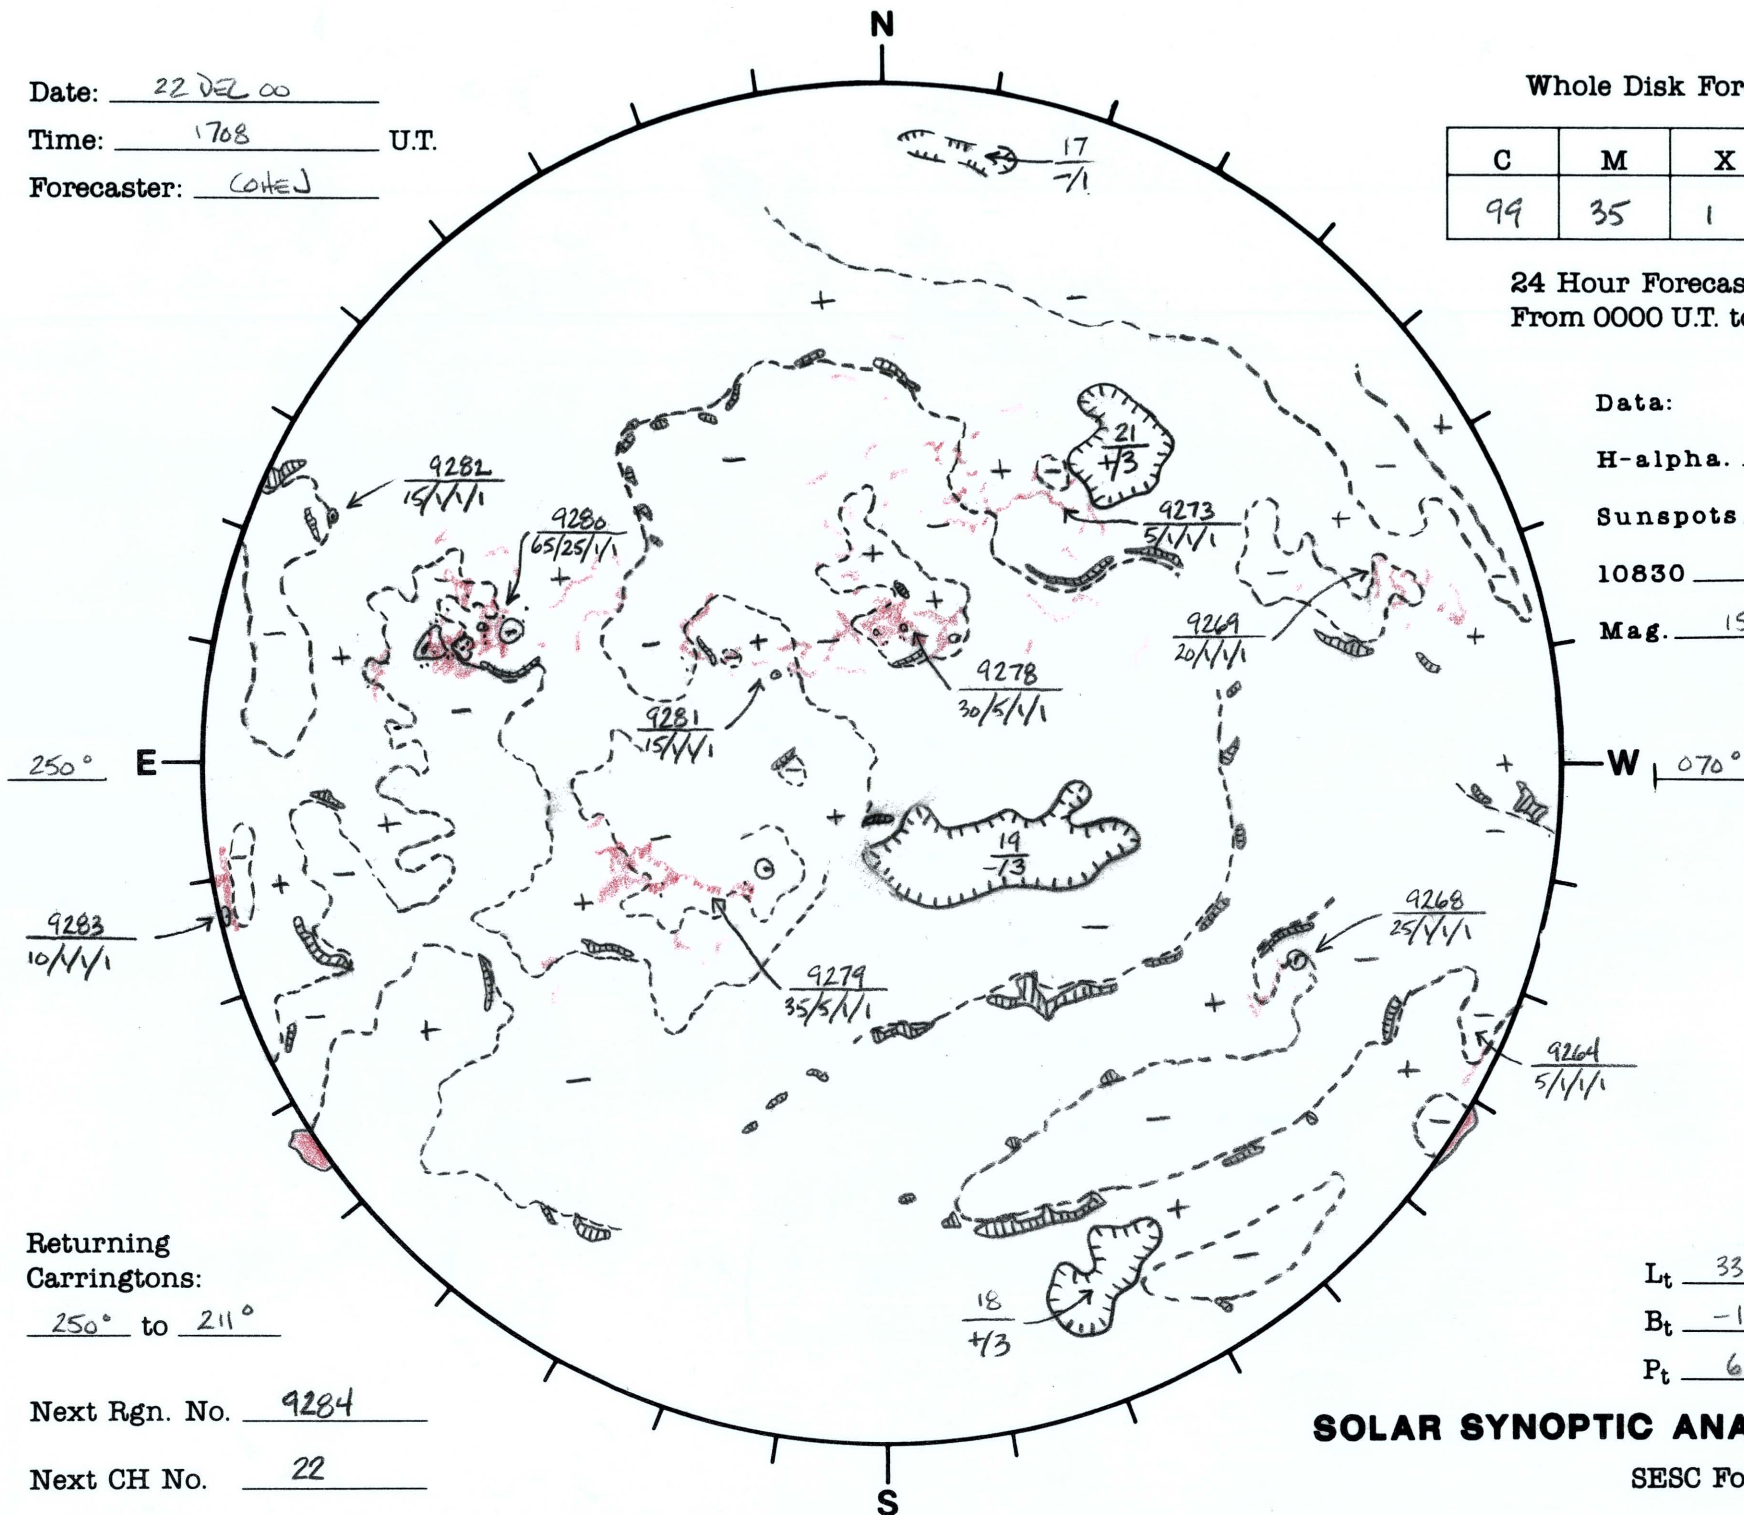

Date: 22 DEC 00
 Time: 1708 U.T.
 Forecaster: COHEJ

Whole Disk Forecast

C	M	X	P
99	35	1	1

24 Hour Forecast
 From 0000 U.T. to 0000 U.T.

Data:
 H-alpha. 1708 U.T.
 Sunspots 1645 U.T.
 10830 1634 U.T.
 Mag. 1529 U.T.

Returning Carringtons:

250° to 211°

Next Rgn. No. 9284

Next CH No. 22

L_t 339.6°

B_t -1.9°

P_t 6.4°

SOLAR SYNOPTIC ANALYSIS