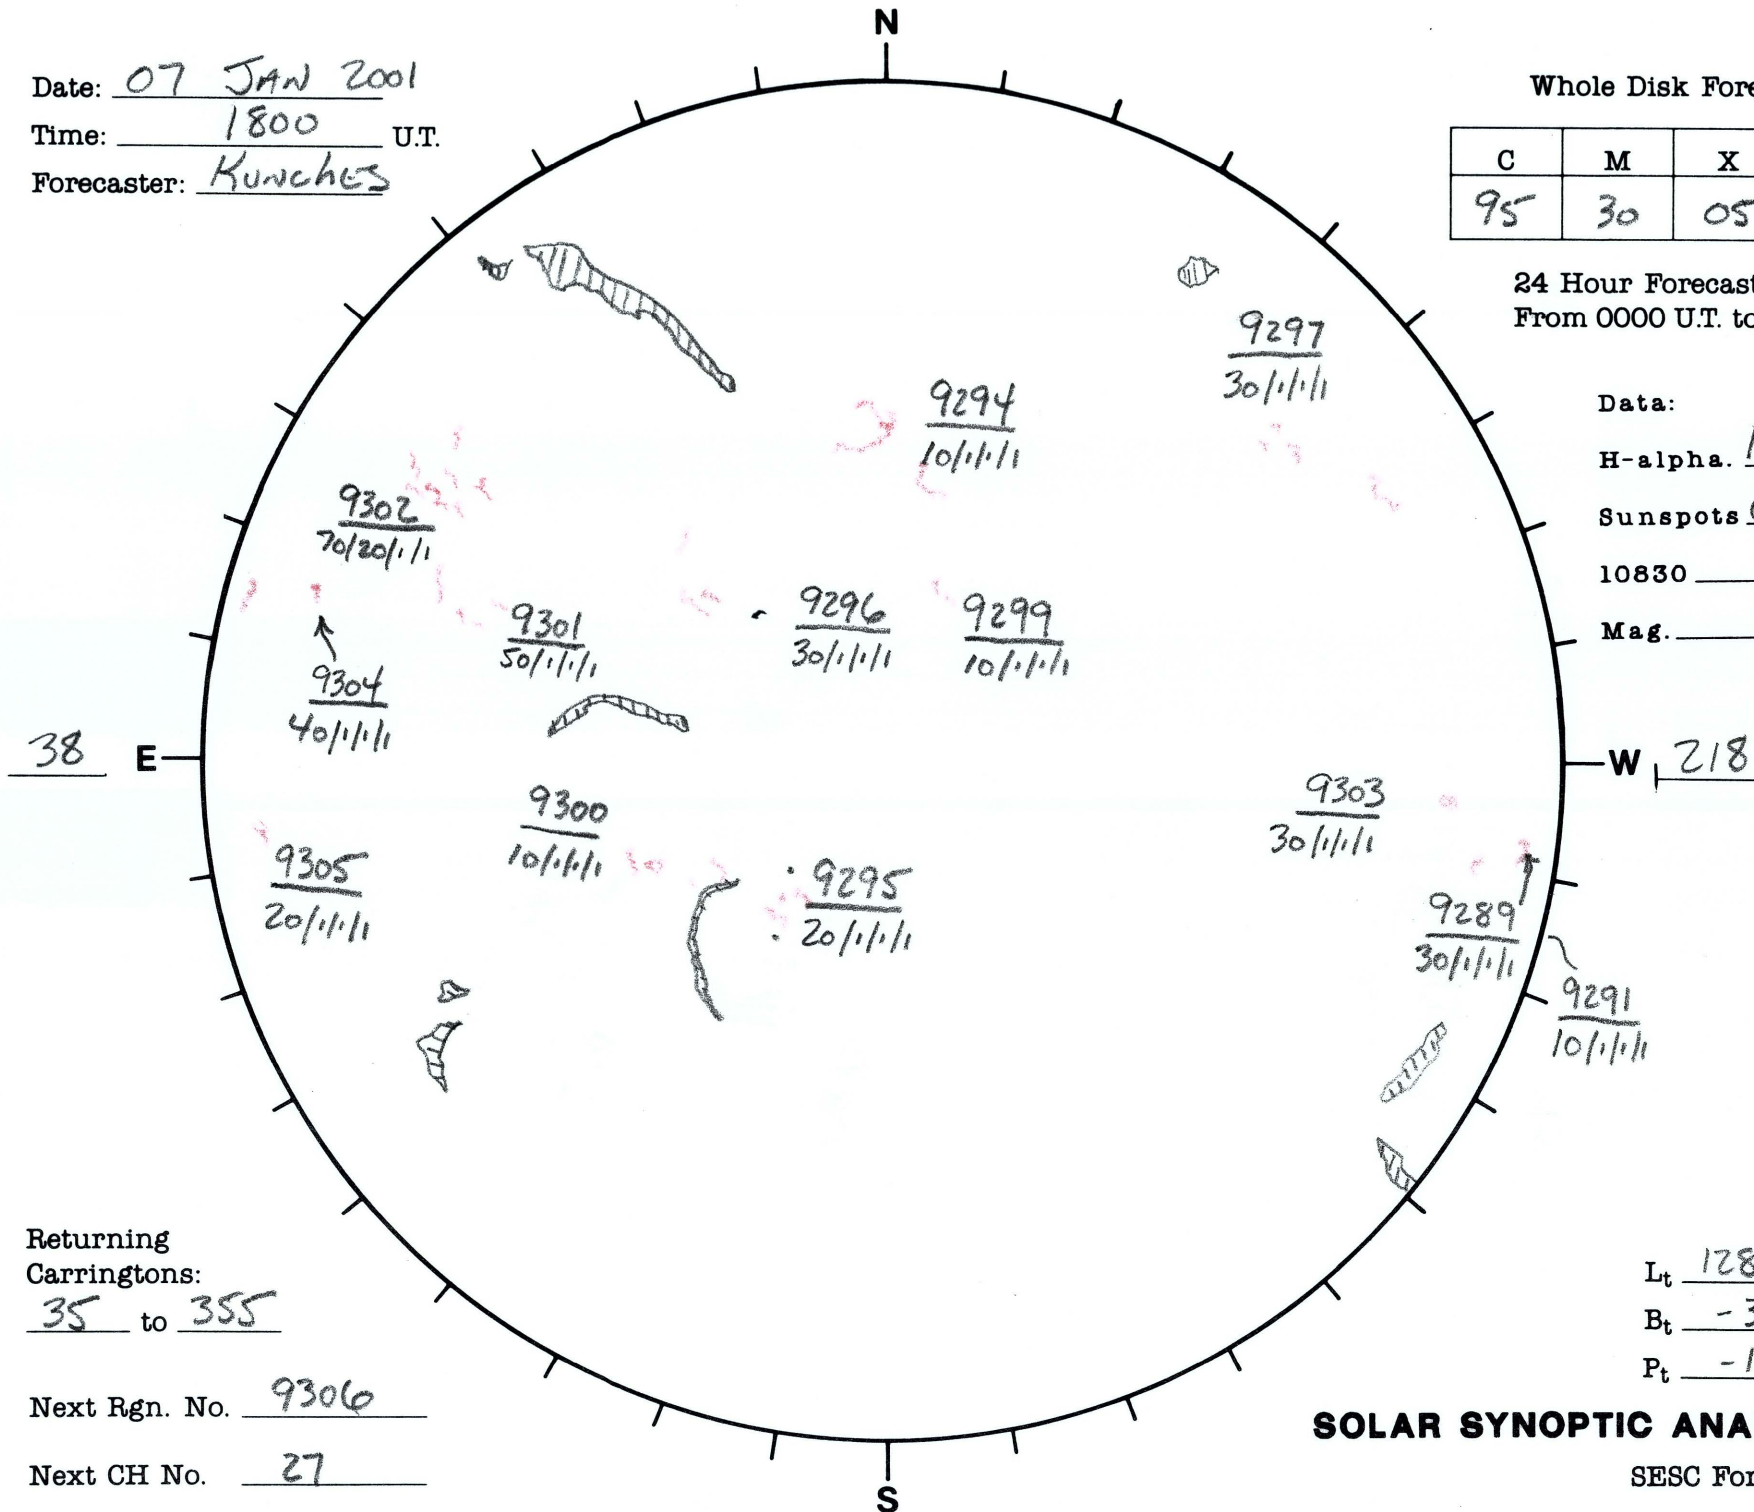

Date: 07 JAN 2001  
 Time: 1800 U.T.  
 Forecaster: Kunches

Whole Disk Forecast

C	M	X	P
95	30	05	05

24 Hour Forecast  
 From 0000 U.T. to 0000 U.T.

Data:  
 H-alpha. 1800 U.T.  
 Sunspots 0627 U.T.  
 10830 NA U.T.  
 Mag. NA U.T.

Returning Carringtons:  
35 to 355

Next Rgn. No. 9306

Next CH No. 27

$L_t$  128.4  
 $B_t$  -3.8  
 $P_t$  -1.3

**SOLAR SYNOPTIC ANALYSIS**

SESC Form W18