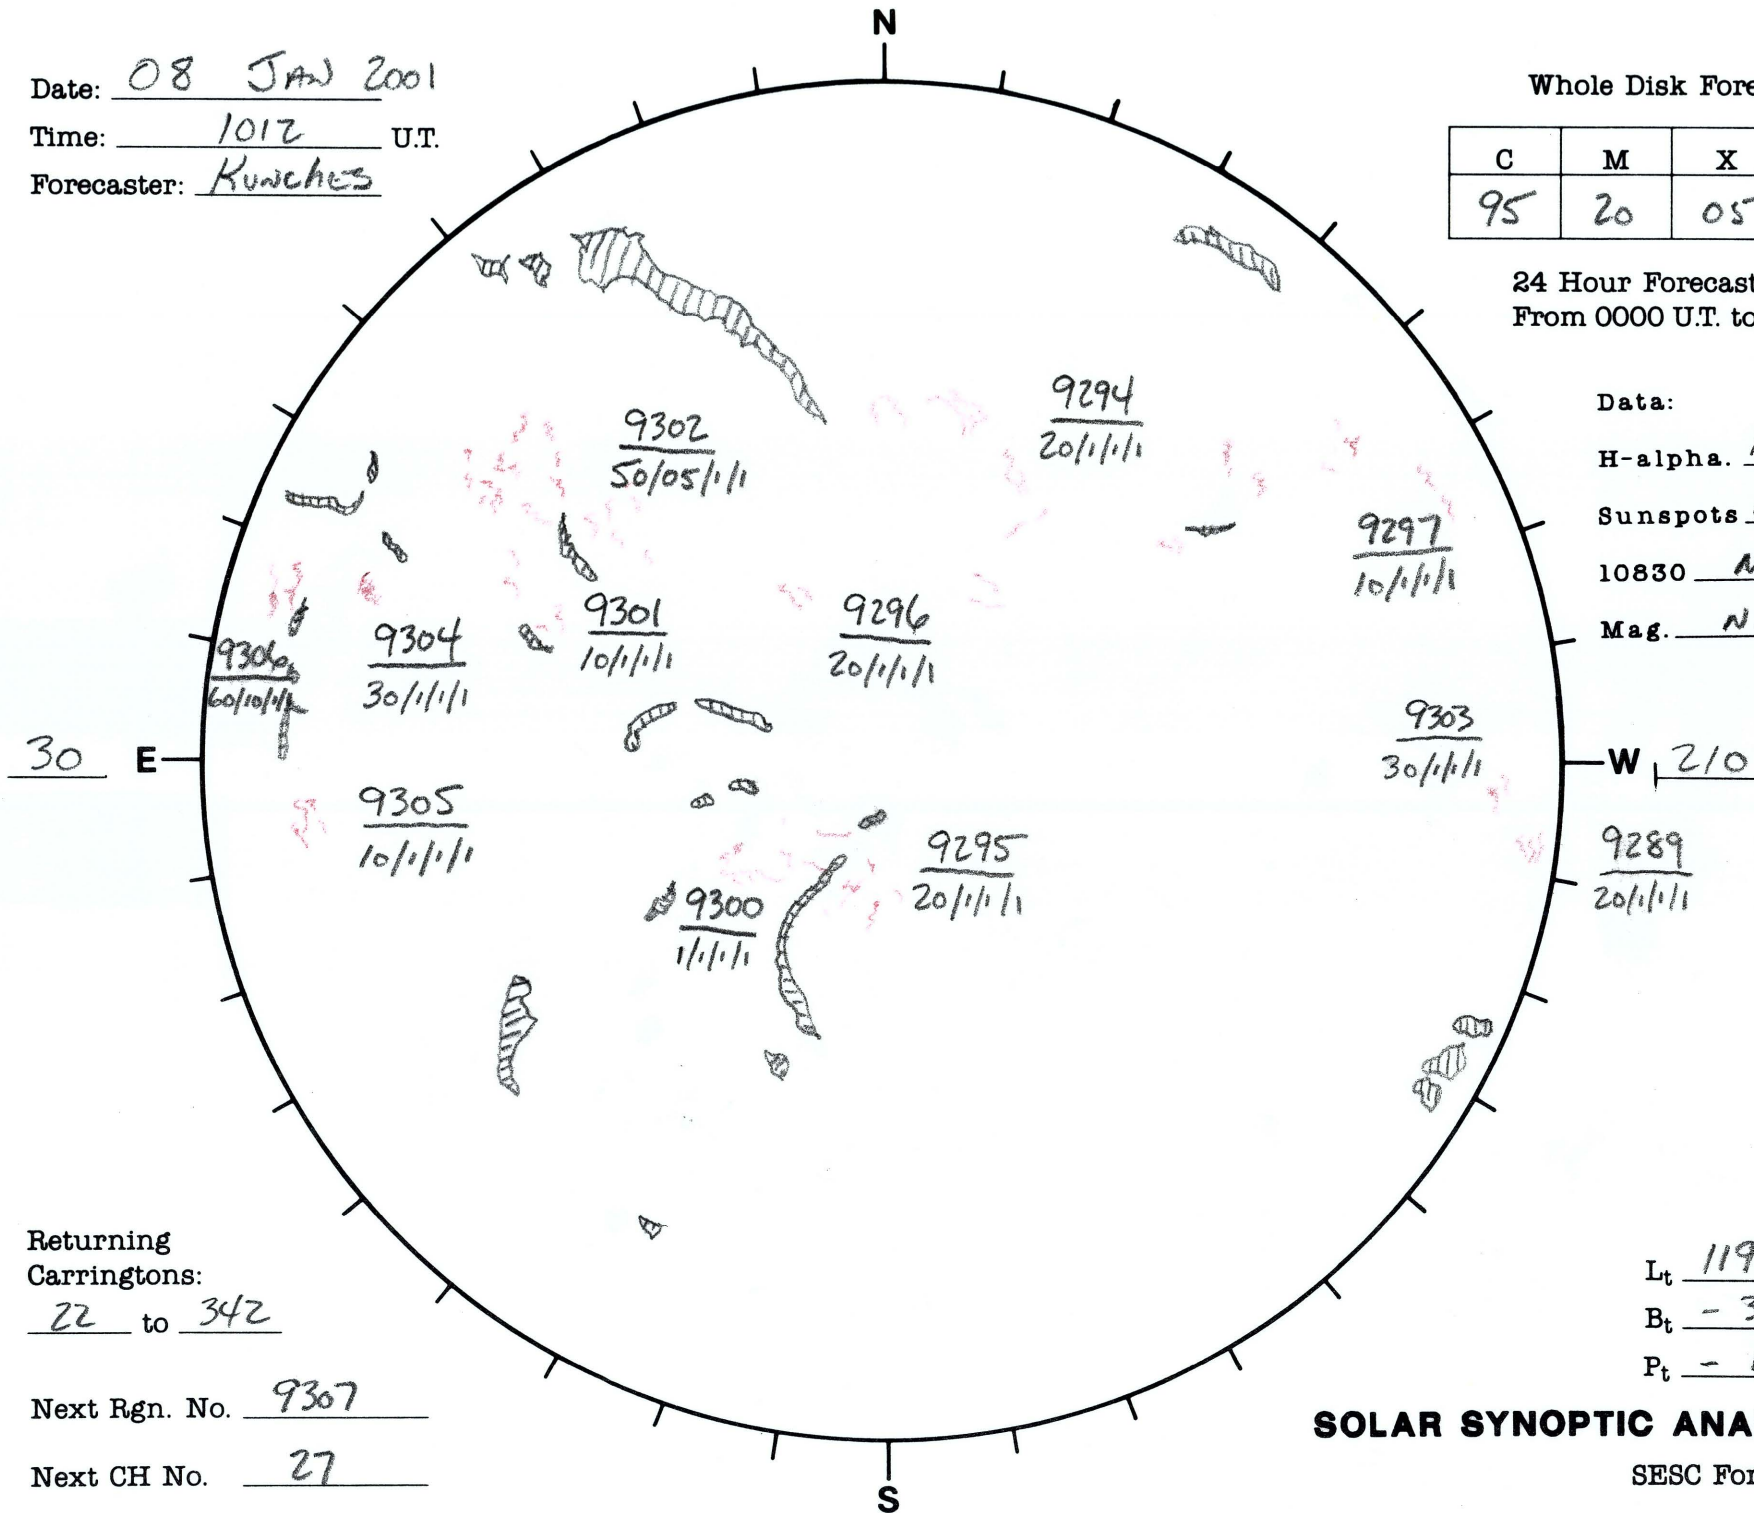

Date: 08 JAN 2001
 Time: 1012 U.T.
 Forecaster: Kunches

Whole Disk Forecast

C	M	X	P
95	20	05	05

24 Hour Forecast
 From 0000 U.T. to 0000 U.T.

Data:

H-alpha. 1012 U.T.
 Sunspots 1520 U.T.
 10830 NA U.T.
 Mag. NA U.T.

Returning Carringtons:
22 to 342

Next Rgn. No. 9307

Next CH No. 27

L_t 119.5
 B_t -3.9
 P_t -1.6

SOLAR SYNOPTIC ANALYSIS

SESC Form W18