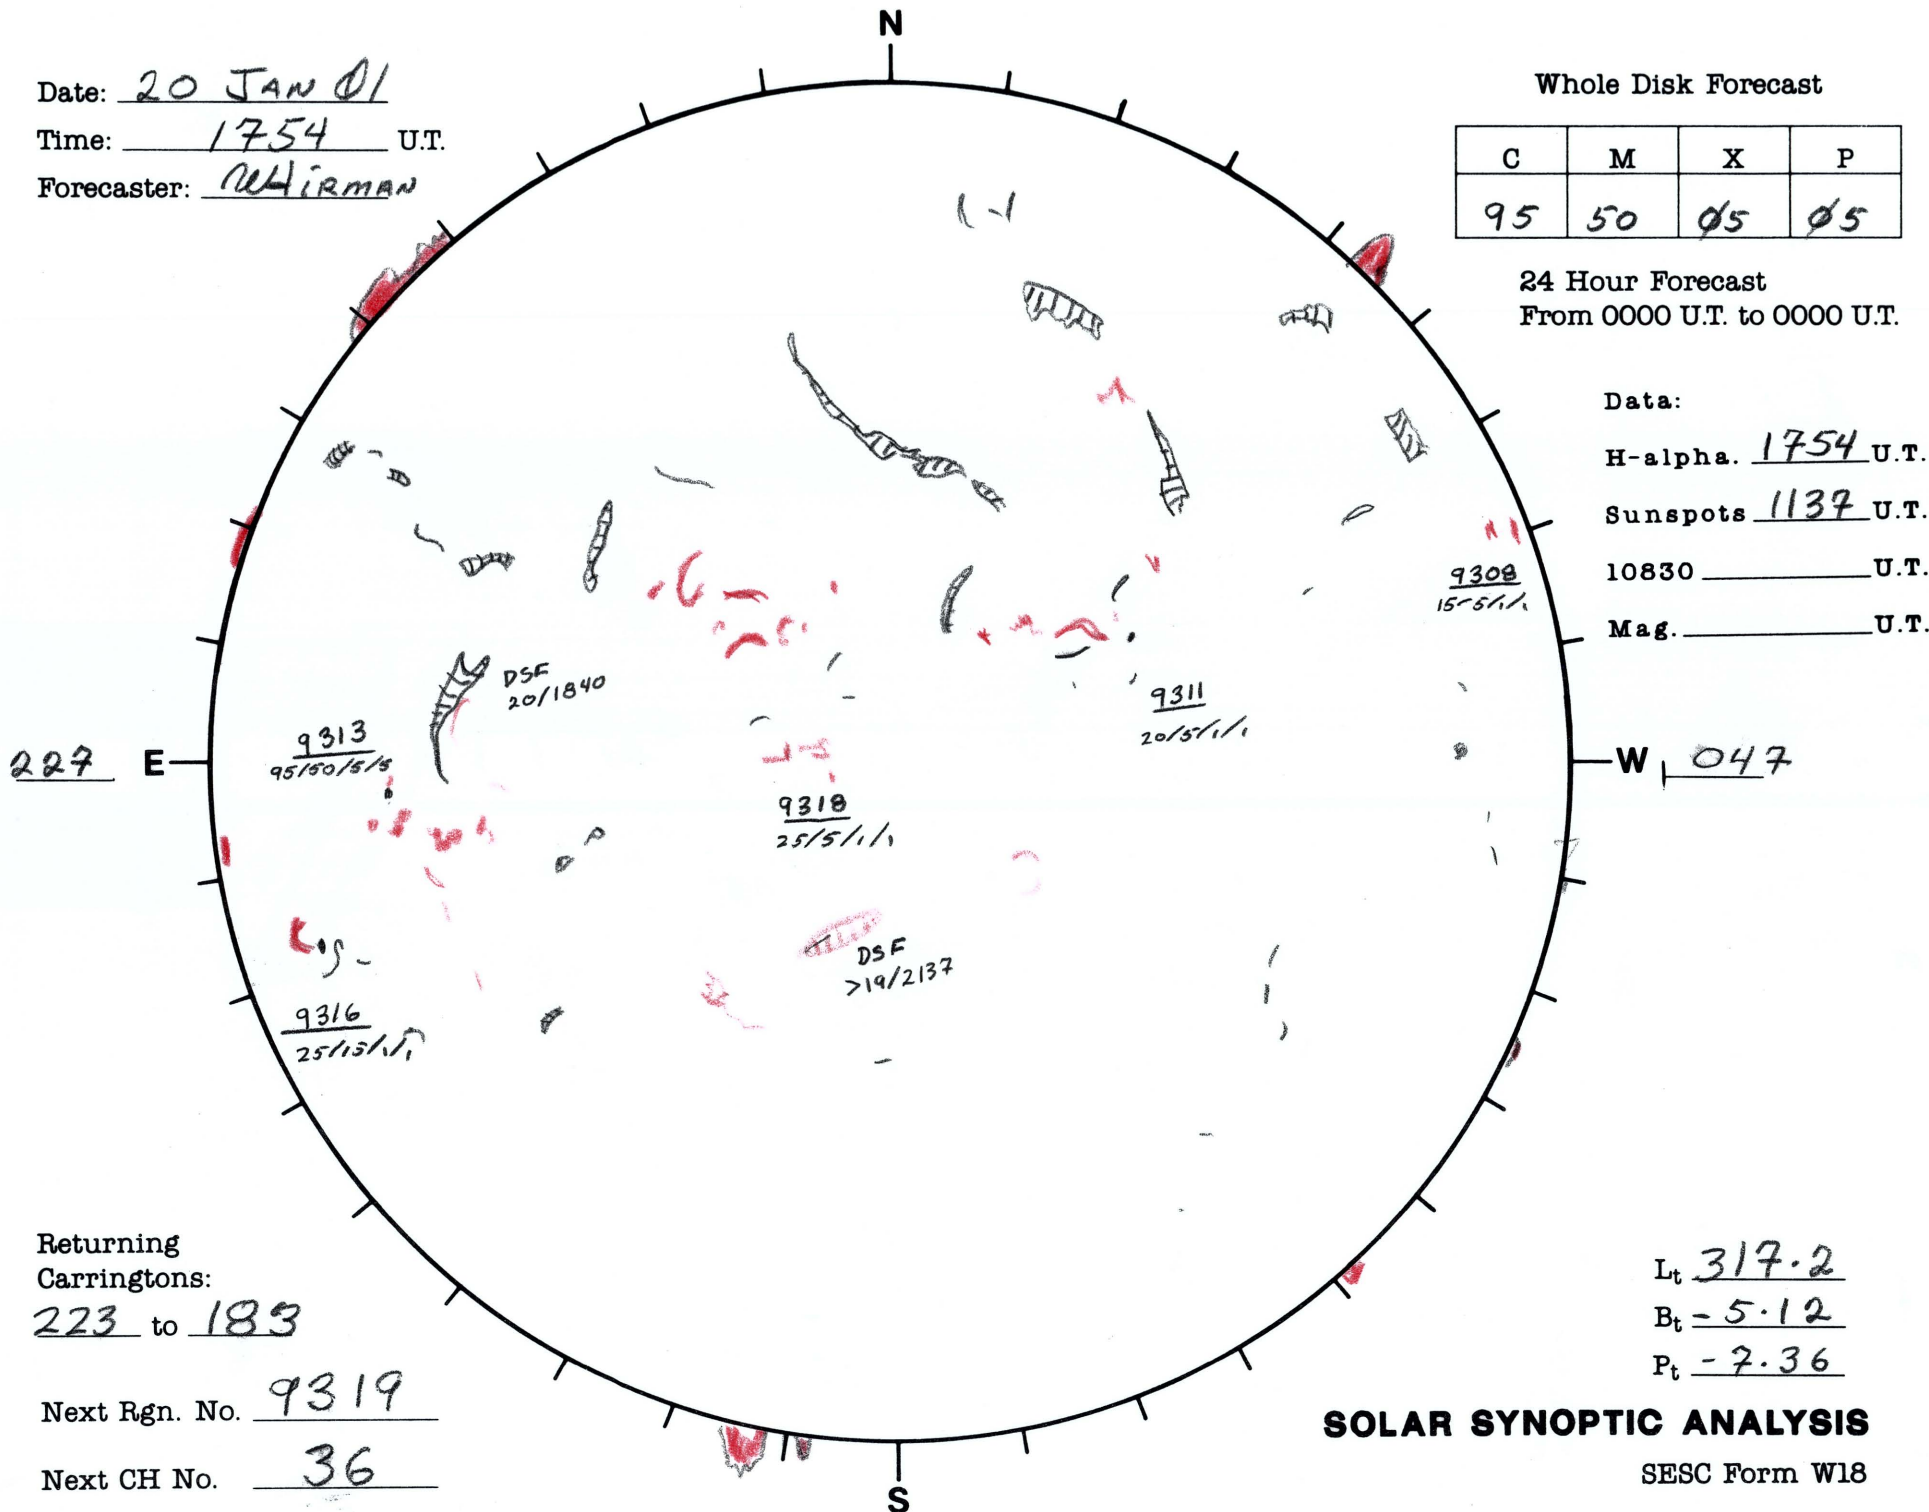

Date: 20 JAN 01  
 Time: 1754 U.T.  
 Forecaster: WHIRMAN

Whole Disk Forecast

C	M	X	P
95	50	05	05

24 Hour Forecast  
 From 0000 U.T. to 0000 U.T.

Data:  
 H-alpha. 1754 U.T.  
 Sunspots 1137 U.T.  
 10830 \_\_\_\_\_ U.T.  
 Mag. \_\_\_\_\_ U.T.

Returning Carringtons:  
223 to 183

Next Rgn. No. 9319

Next CH No. 36

$L_t$  317.2  
 $B_t$  -5.12  
 $P_t$  -7.36

**SOLAR SYNOPTIC ANALYSIS**