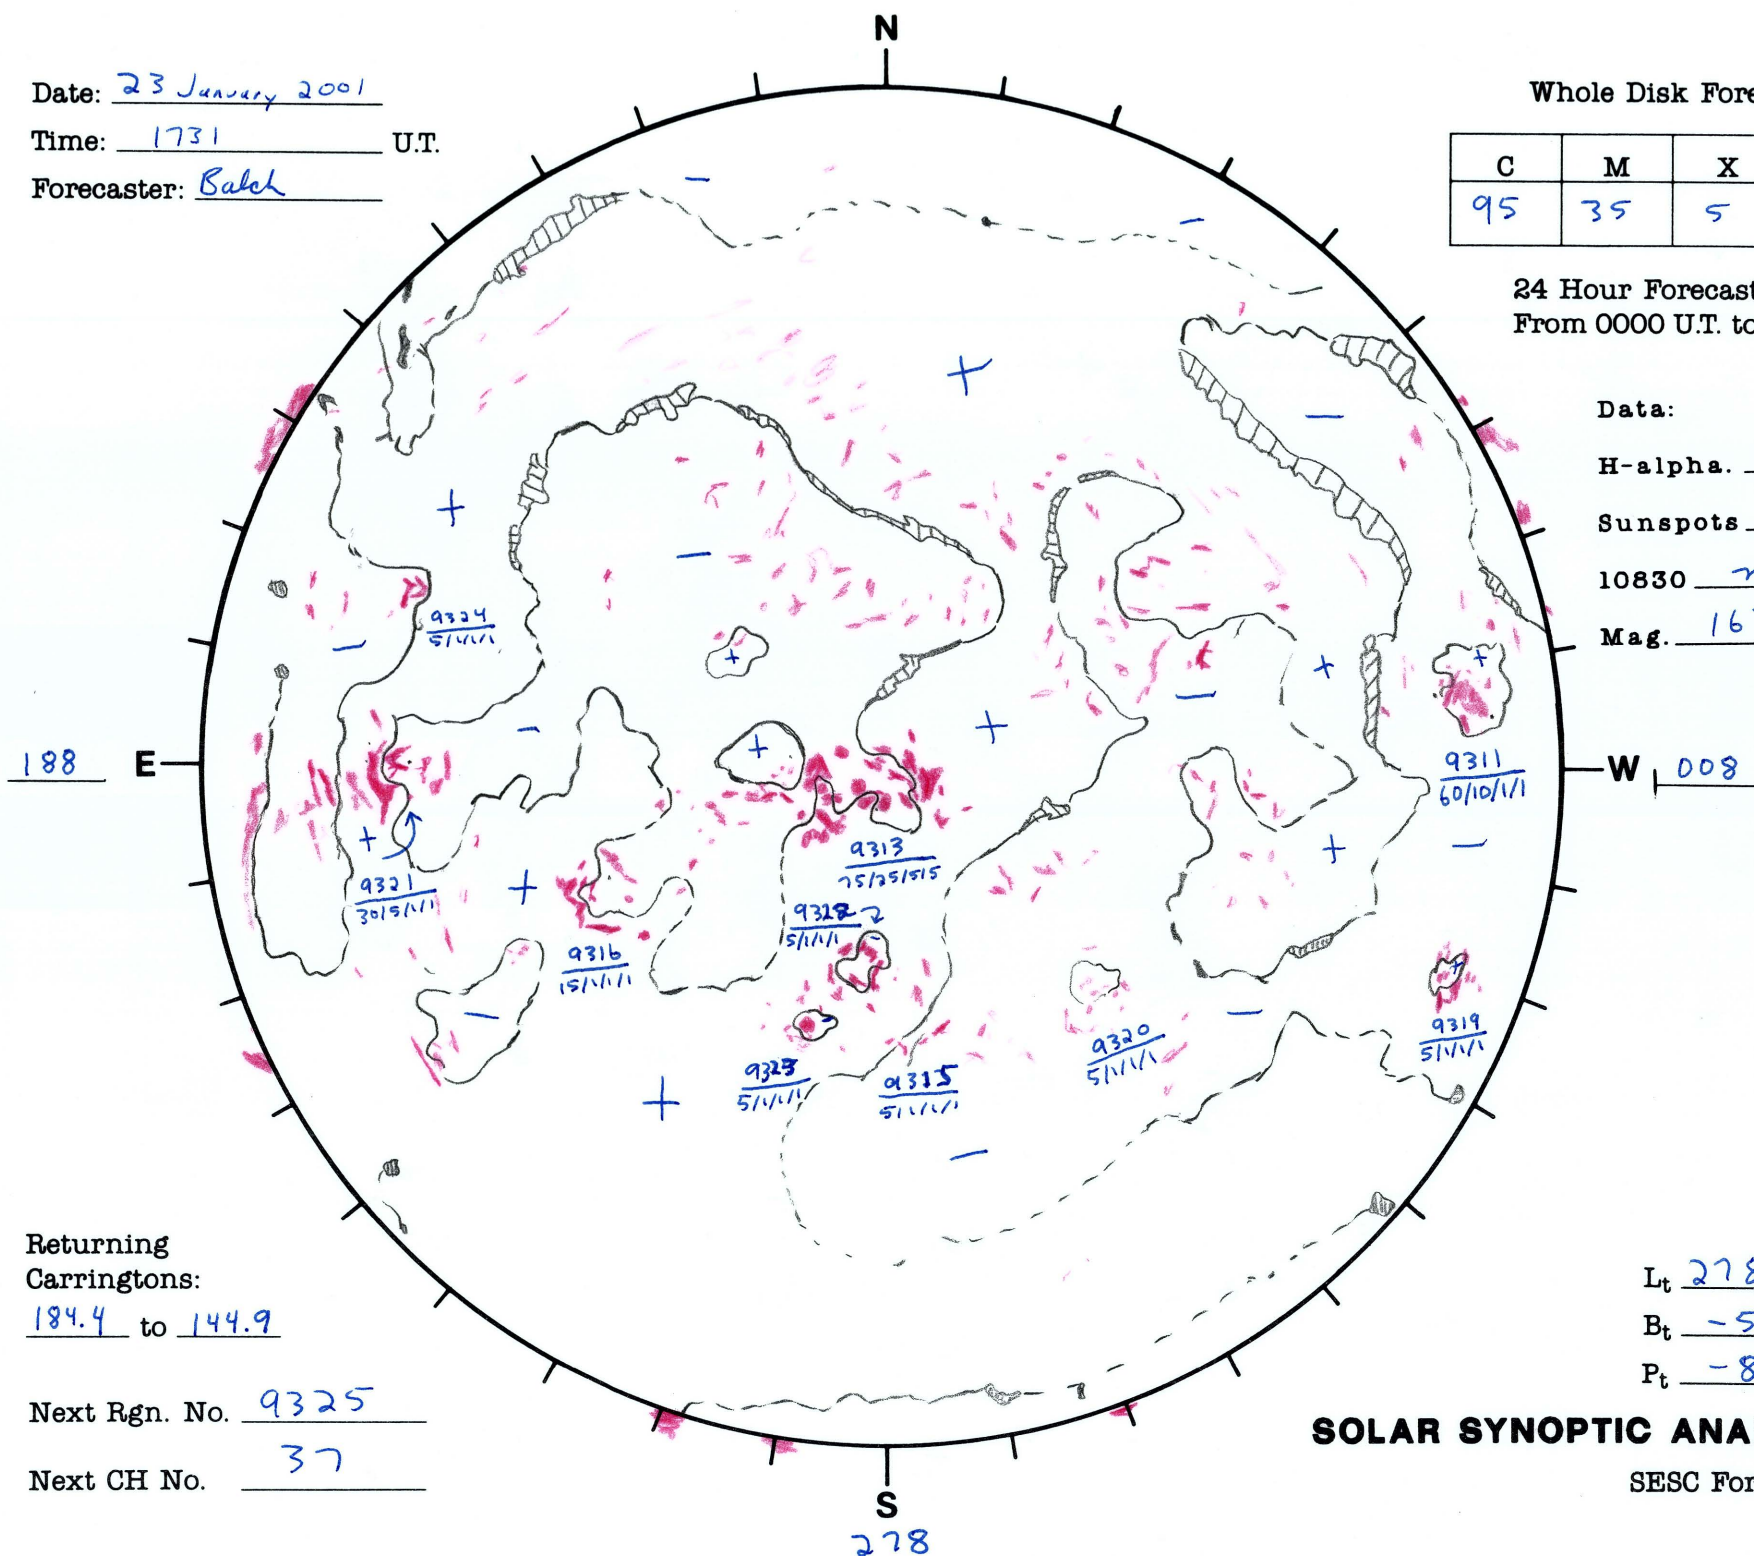

Date: 23 January 2001
 Time: 1731 U.T.
 Forecaster: Balch

Whole Disk Forecast

C	M	X	P
95	35	5	5

24 Hour Forecast
 From 0000 U.T. to 0000 U.T.

Data:
 H-alpha. 1731 U.T.
 Sunspots 1735 U.T.
 10830 na U.T.
 Mag. 1639 U.T.

Returning Carringtons:
184.4 to 144.9

Next Rgn. No. 9325
 Next CH No. 37

W | 008

L_t 278.0
 B_t -5.4
 P_t -8.7

SOLAR SYNOPTIC ANALYSIS

SESC Form W18

S
278