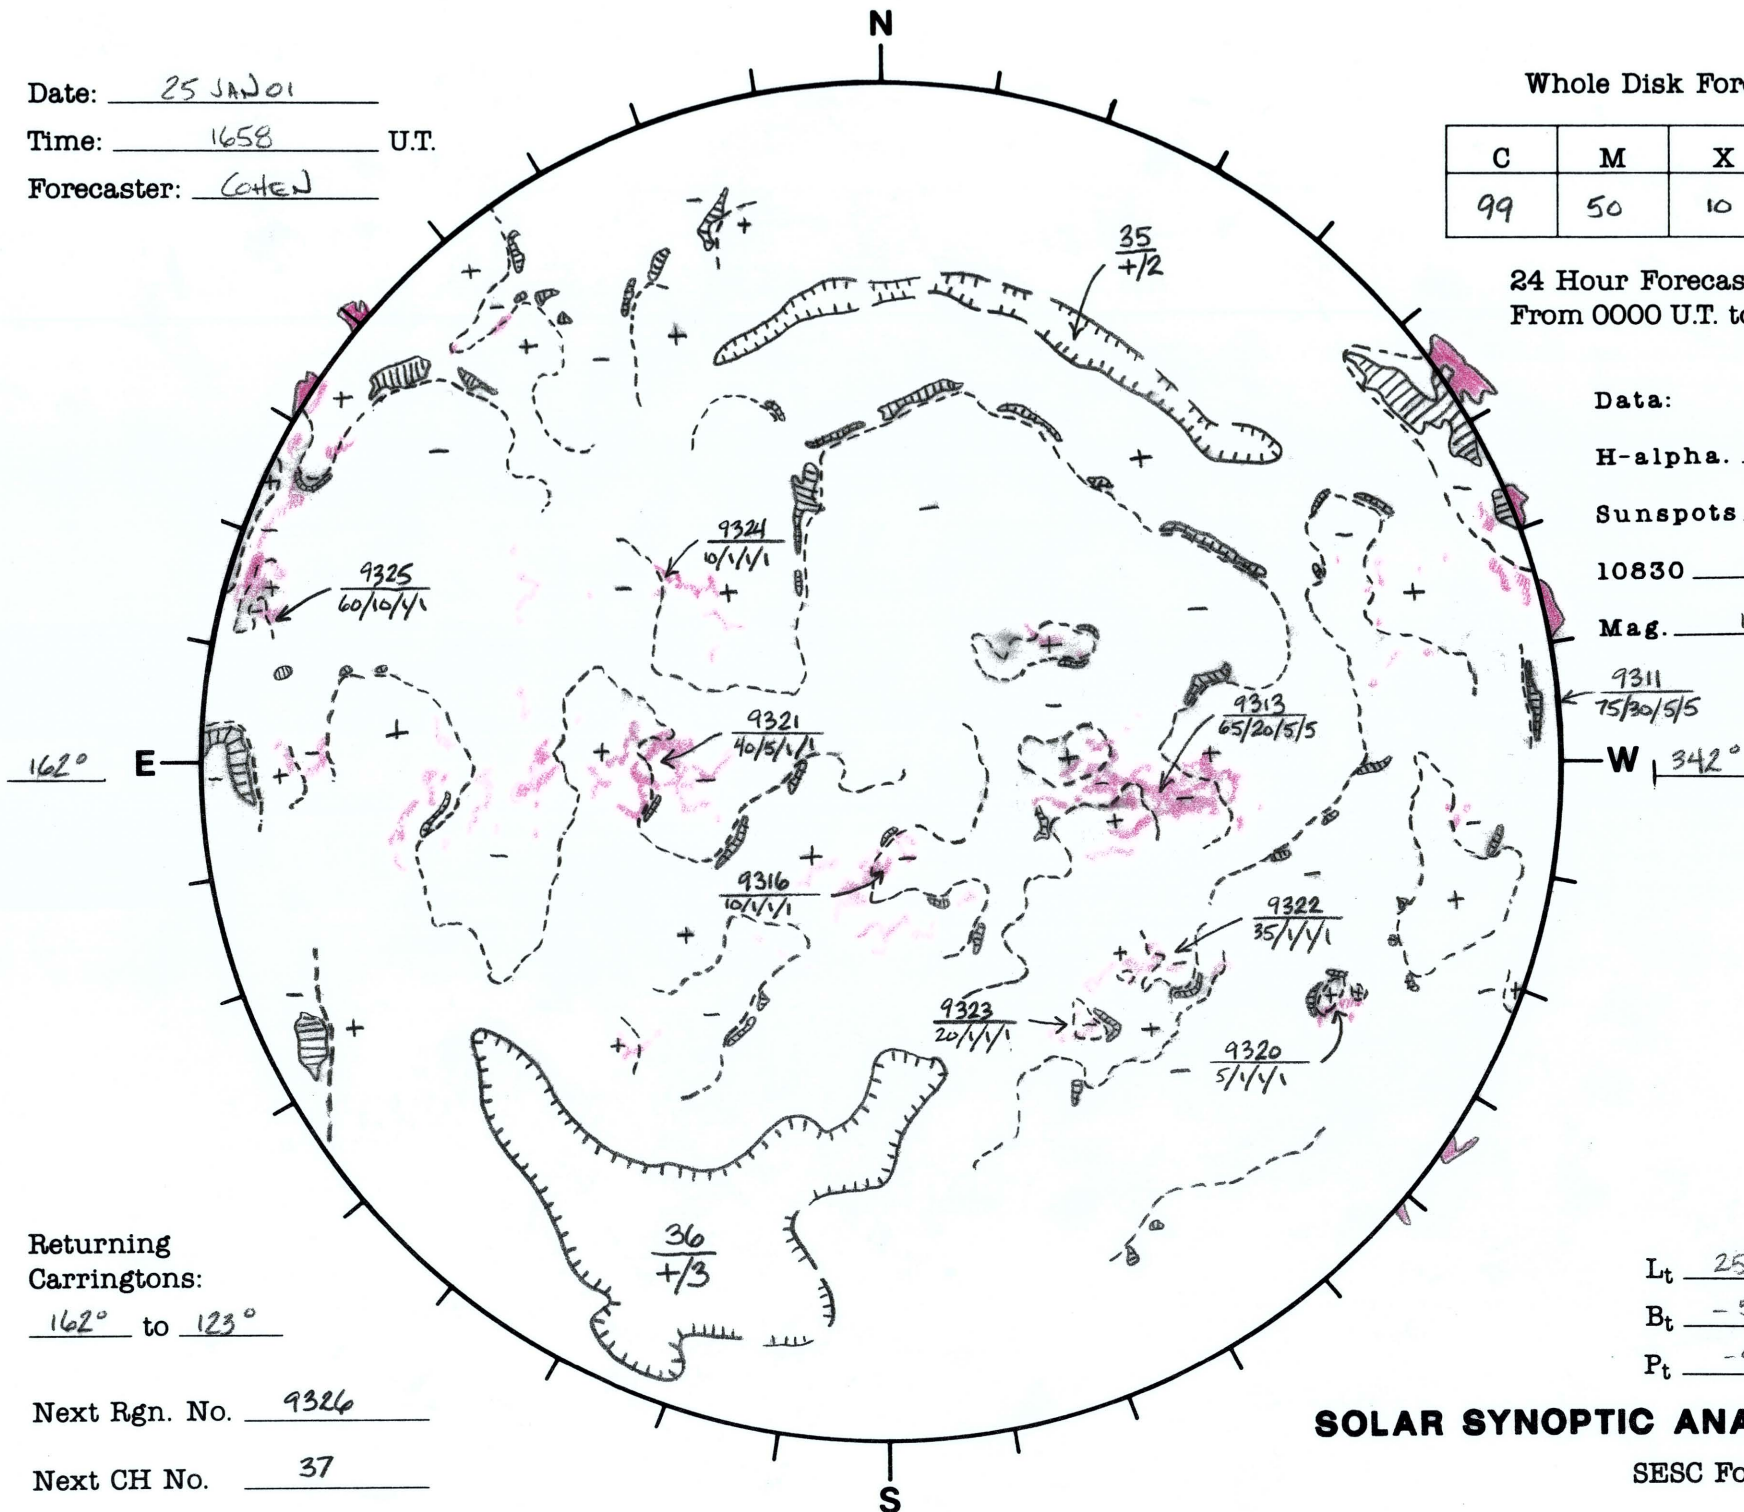

Date: 25 JAN 01
 Time: 1658 U.T.
 Forecaster: COHEN

Whole Disk Forecast

C	M	X	P
99	50	10	10

24 Hour Forecast
 From 0000 U.T. to 0000 U.T.

Data:
 H-alpha. 1658 U.T.
 Sunspots — U.T.
 10830 1739 U.T.
 Mag. 1633 U.T.

Returning Carringtons:
162° to 123°

Next Rgn. No. 9326

Next CH No. 37

← 9311
 75/20/5/5
 W | 342°

L_t 251.9°
 B_t -5.5°
 P_t -9.5°

SOLAR SYNOPTIC ANALYSIS

SESC Form W18