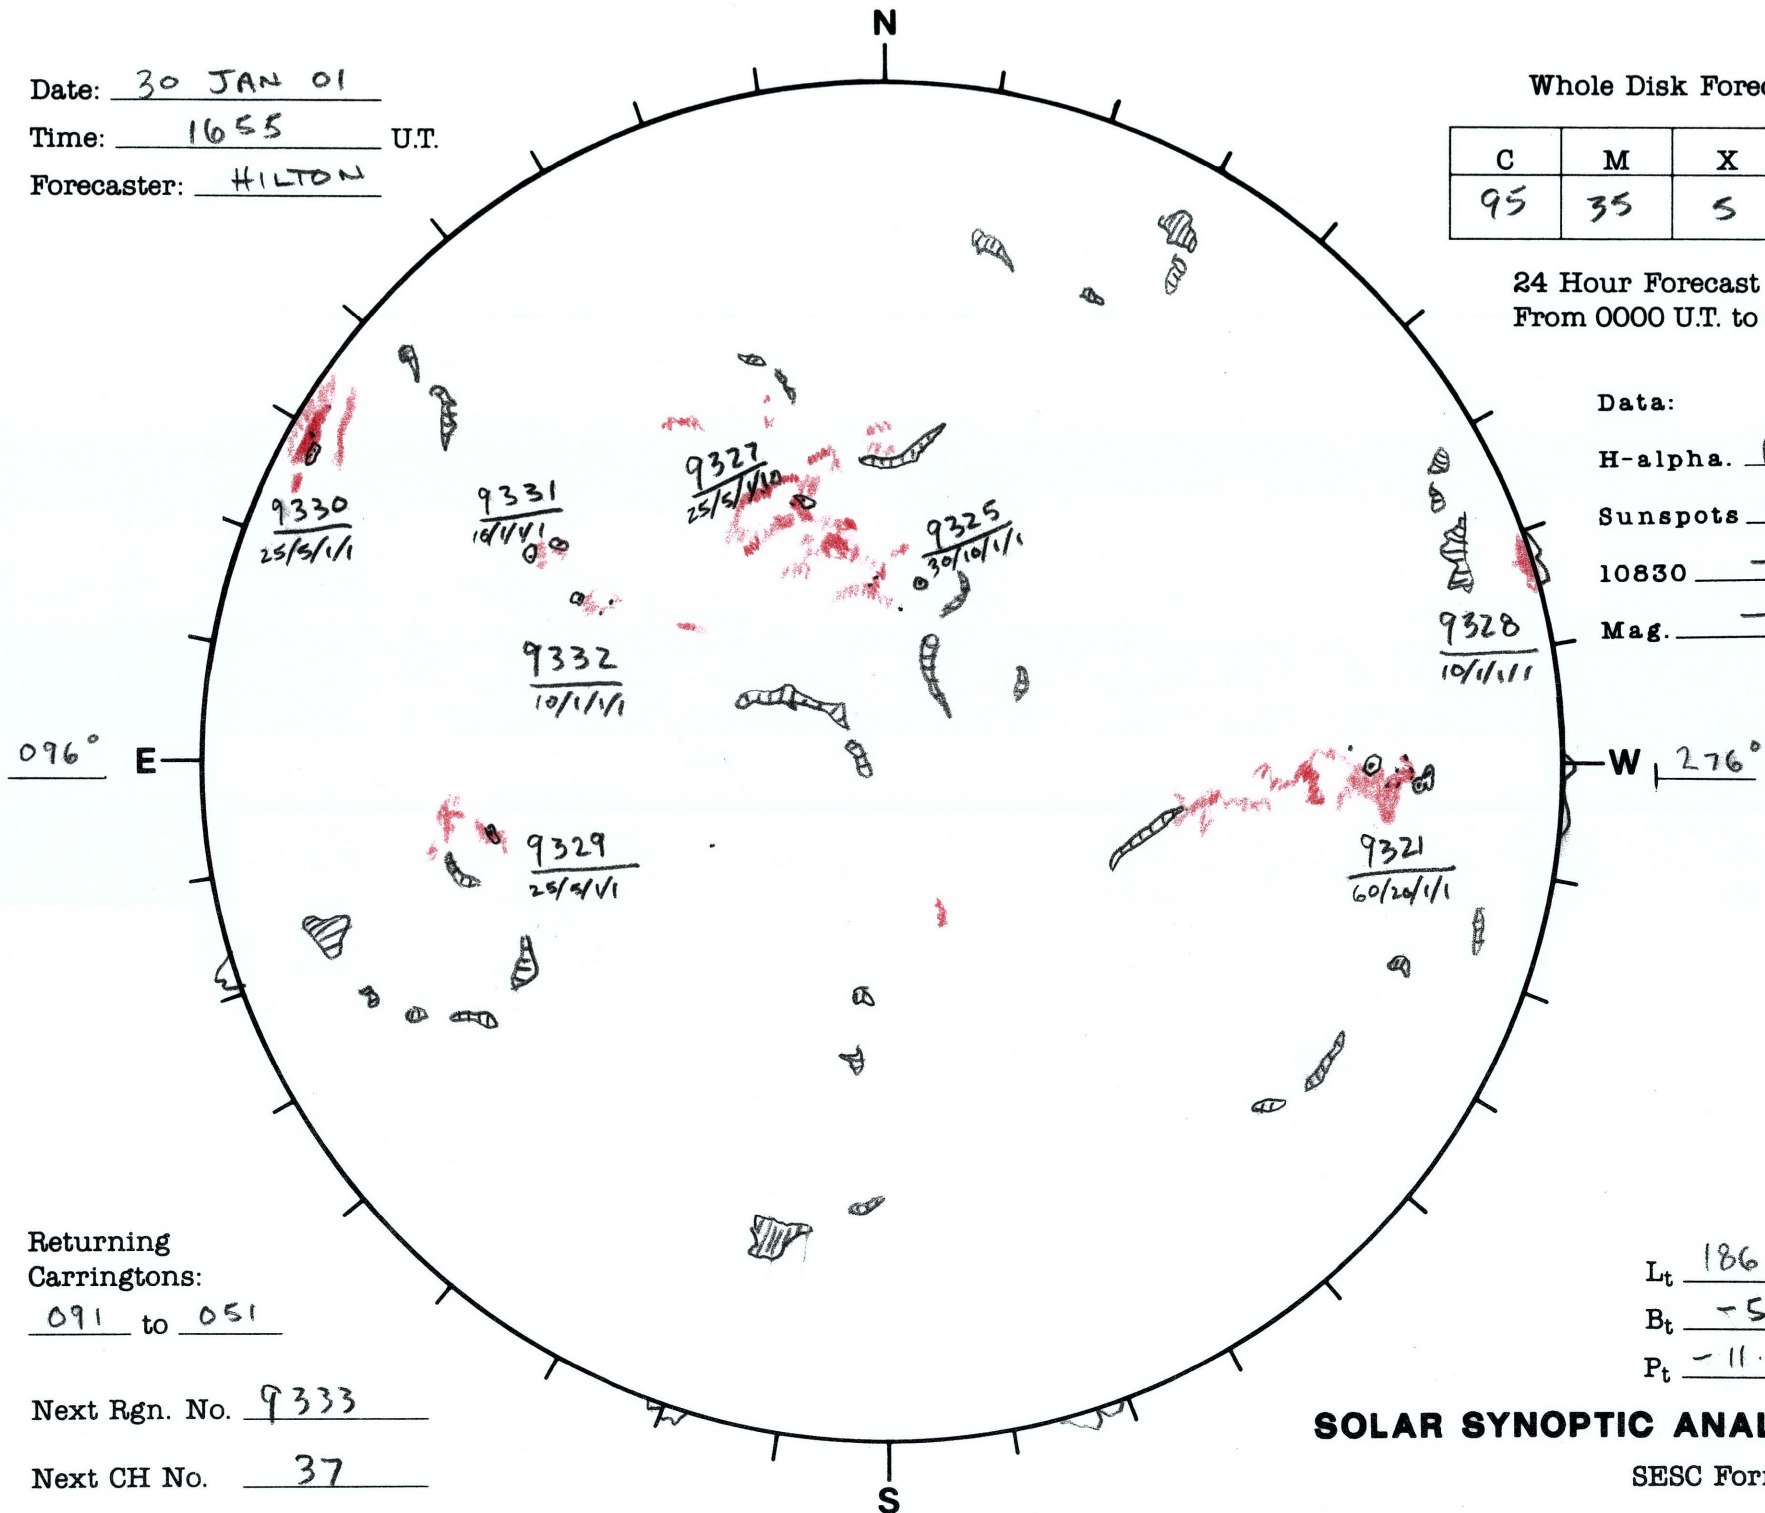

Date: 30 JAN 01  
 Time: 1655 U.T.  
 Forecaster: HILTON

Whole Disk Forecast

C	M	X	P
95	35	S	S

24 Hour Forecast  
 From 0000 U.T. to 0000 U.T.

Data:  
 H-alpha. 1655 U.T.  
 Sunspots 1630 U.T.  
 10830 — U.T.  
 Mag. — U.T.

Returning Carringtons:  
091 to 051

Next Rgn. No. 9333

Next CH No. 37

$L_t$  186.2°  
 $B_t$  -5.9°  
 $P_t$  -11.7°

**SOLAR SYNOPTIC ANALYSIS**

SESC Form W18