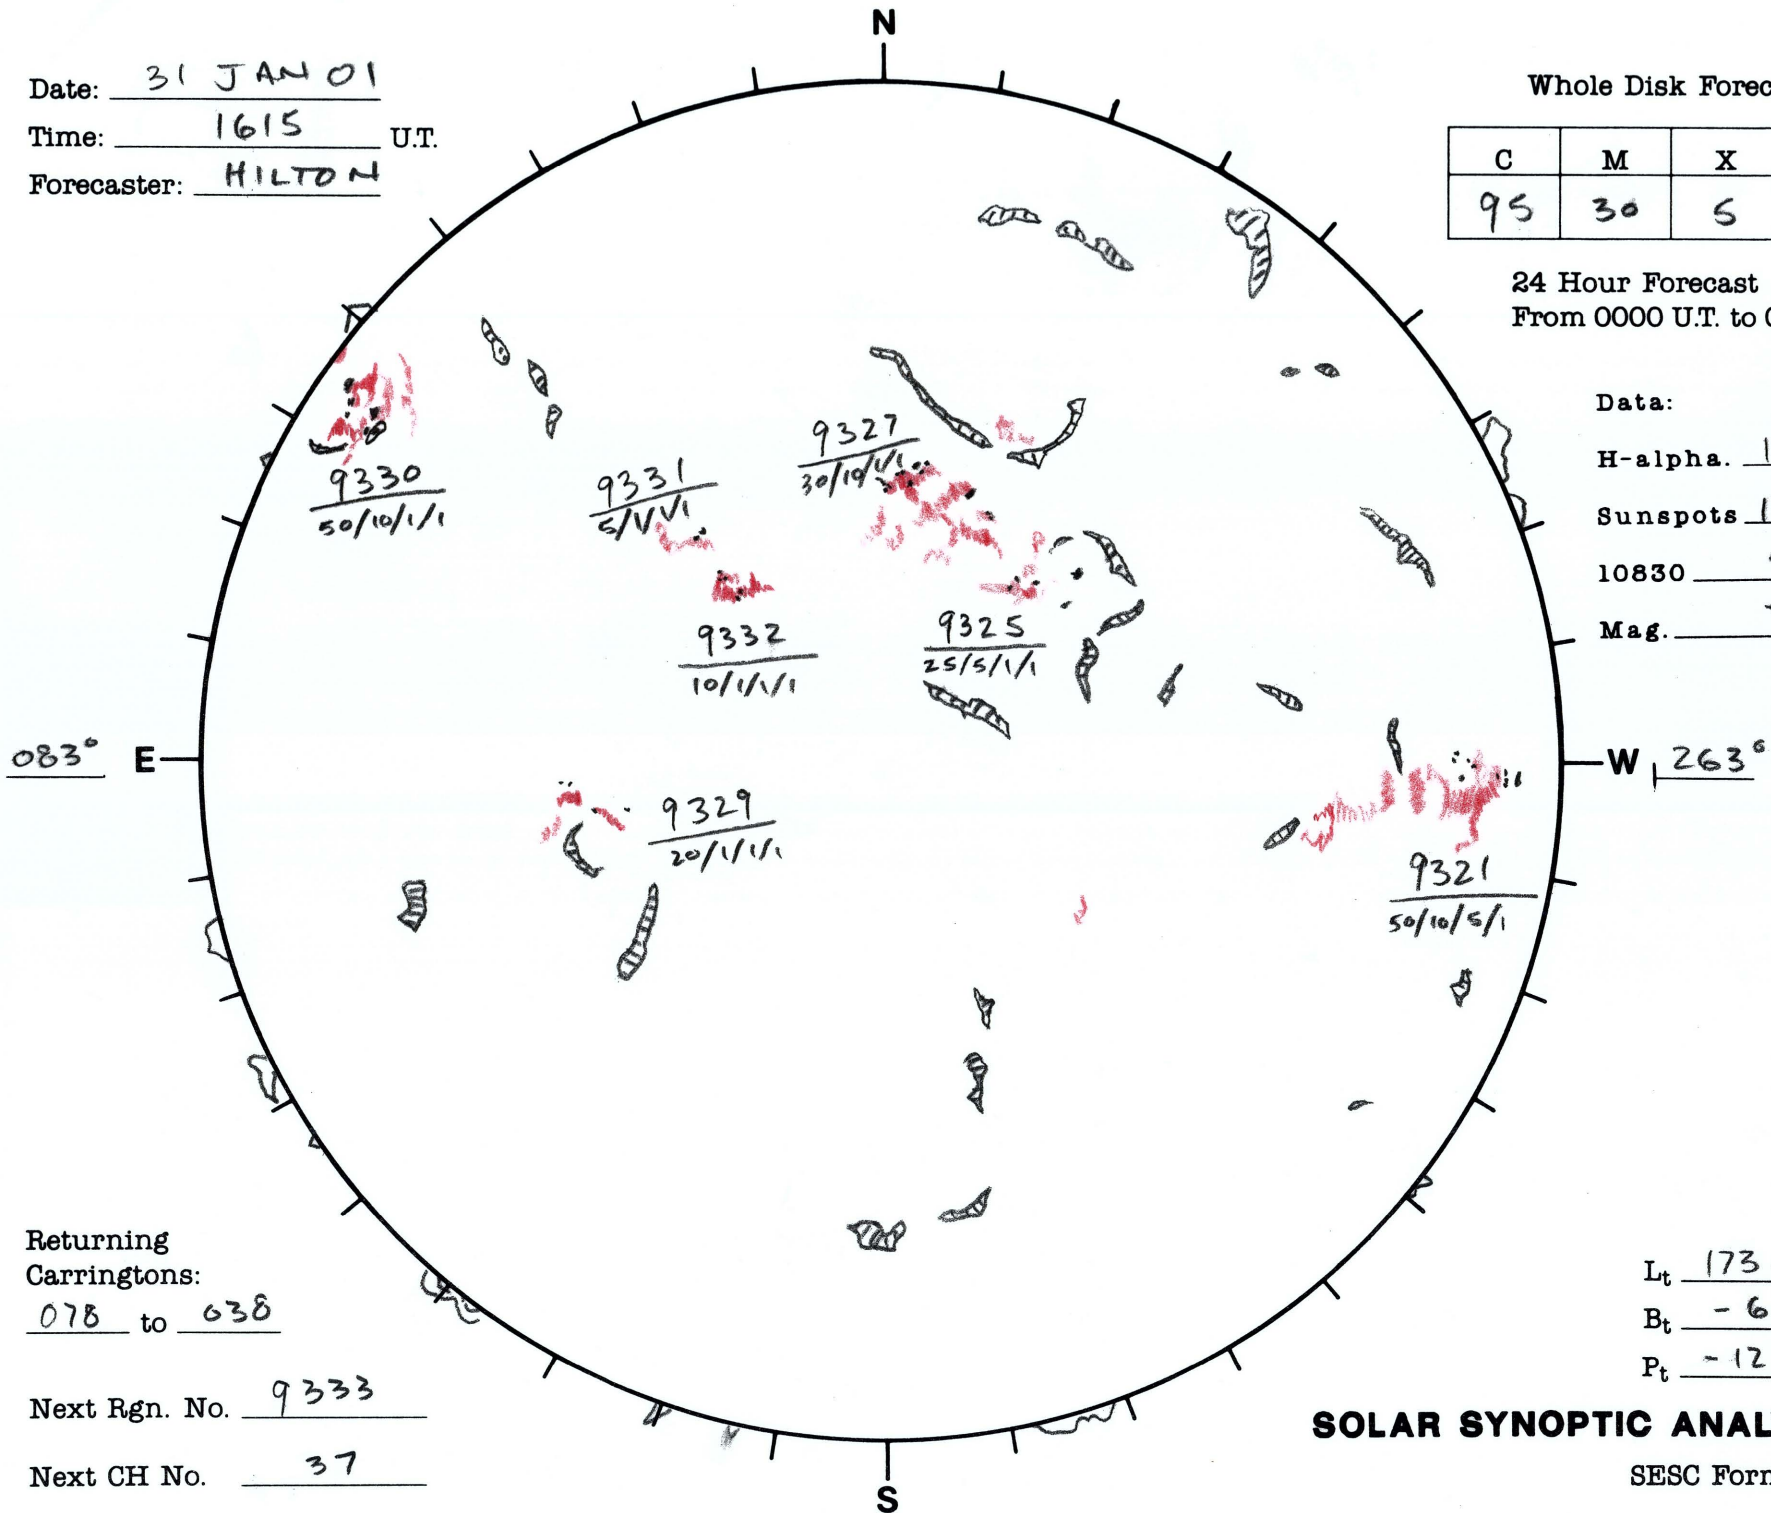

Date: 31 JAN 01
 Time: 1615 U.T.
 Forecaster: HILTON

Whole Disk Forecast

C	M	X	P
95	30	5	1

24 Hour Forecast
 From 0000 U.T. to 0000 U.T.

Data:
 H-alpha. 1615 U.T.
 Sunspots 1516 U.T.
 10830 — U.T.
 Mag. — U.T.

Returning
 Carringtons:
078 to 038

Next Rgn. No. 9333

Next CH No. 37

L_t 173.4°
 B_t -6.0°
 P_t -12.1°

SOLAR SYNOPTIC ANALYSIS

SESC Form W18