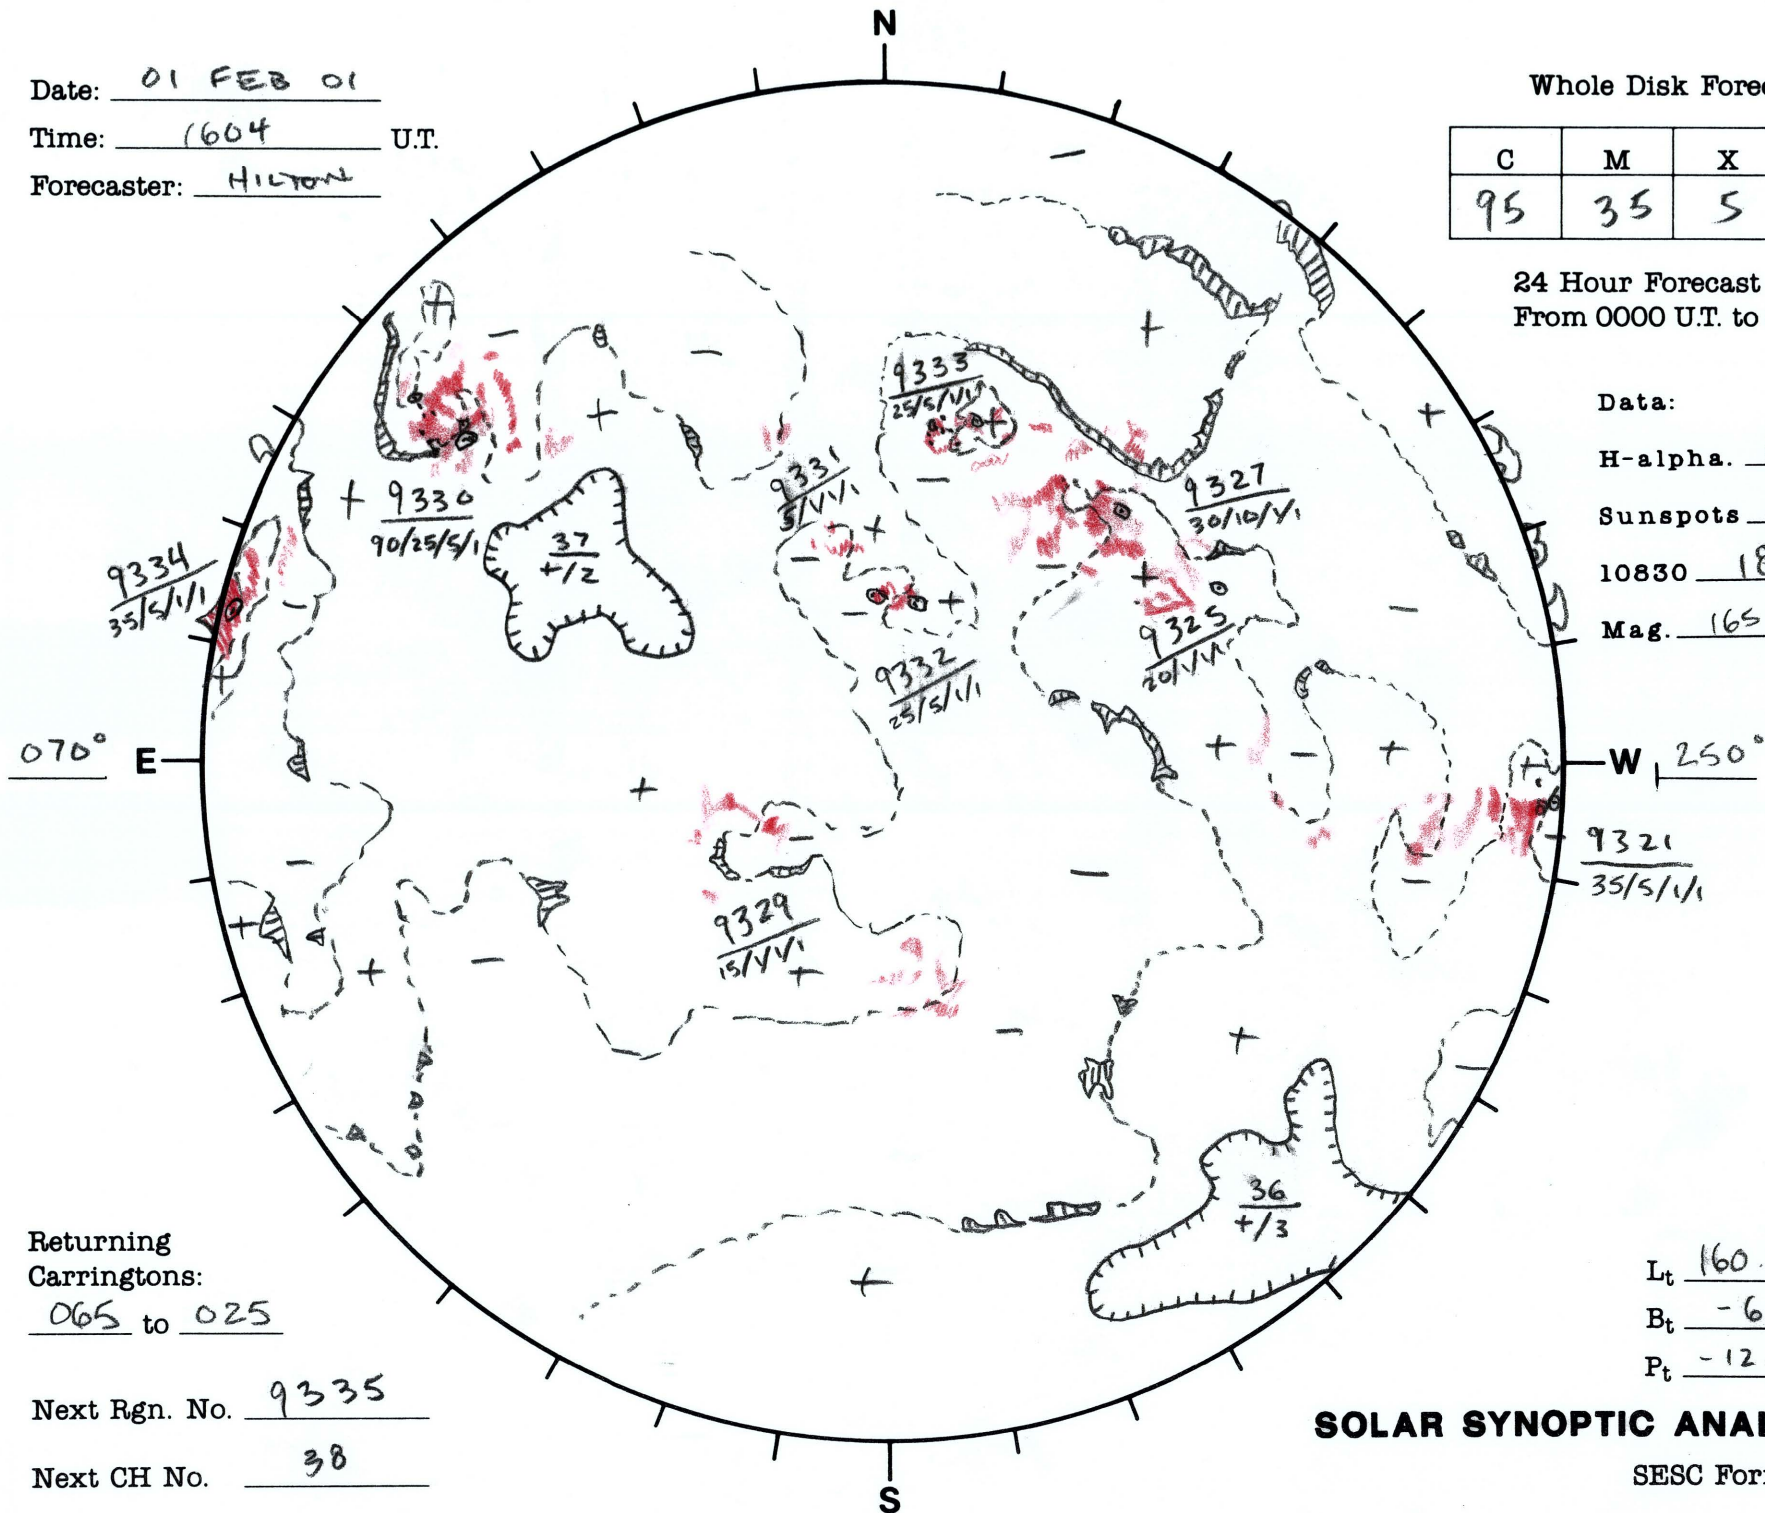

Date: 01 FEB 01
 Time: 1604 U.T.
 Forecaster: HILTON

Whole Disk Forecast

C	M	X	P
95	35	5	1

24 Hour Forecast
 From 0000 U.T. to 0000 U.T.

Data:
 H-alpha. 1604 U.T.
 Sunspots 1515 U.T.
 10830 1802 U.T.
 Mag. 1653 U.T.

Returning Carringtons:
065 to 025

Next Rgn. No. 9335
 Next CH No. 38

9321
 35/5/1/1

L_t 160.3°
 B_t -6.1°
 P_t -12.5°

SOLAR SYNOPTIC ANALYSIS

SESC Form W18