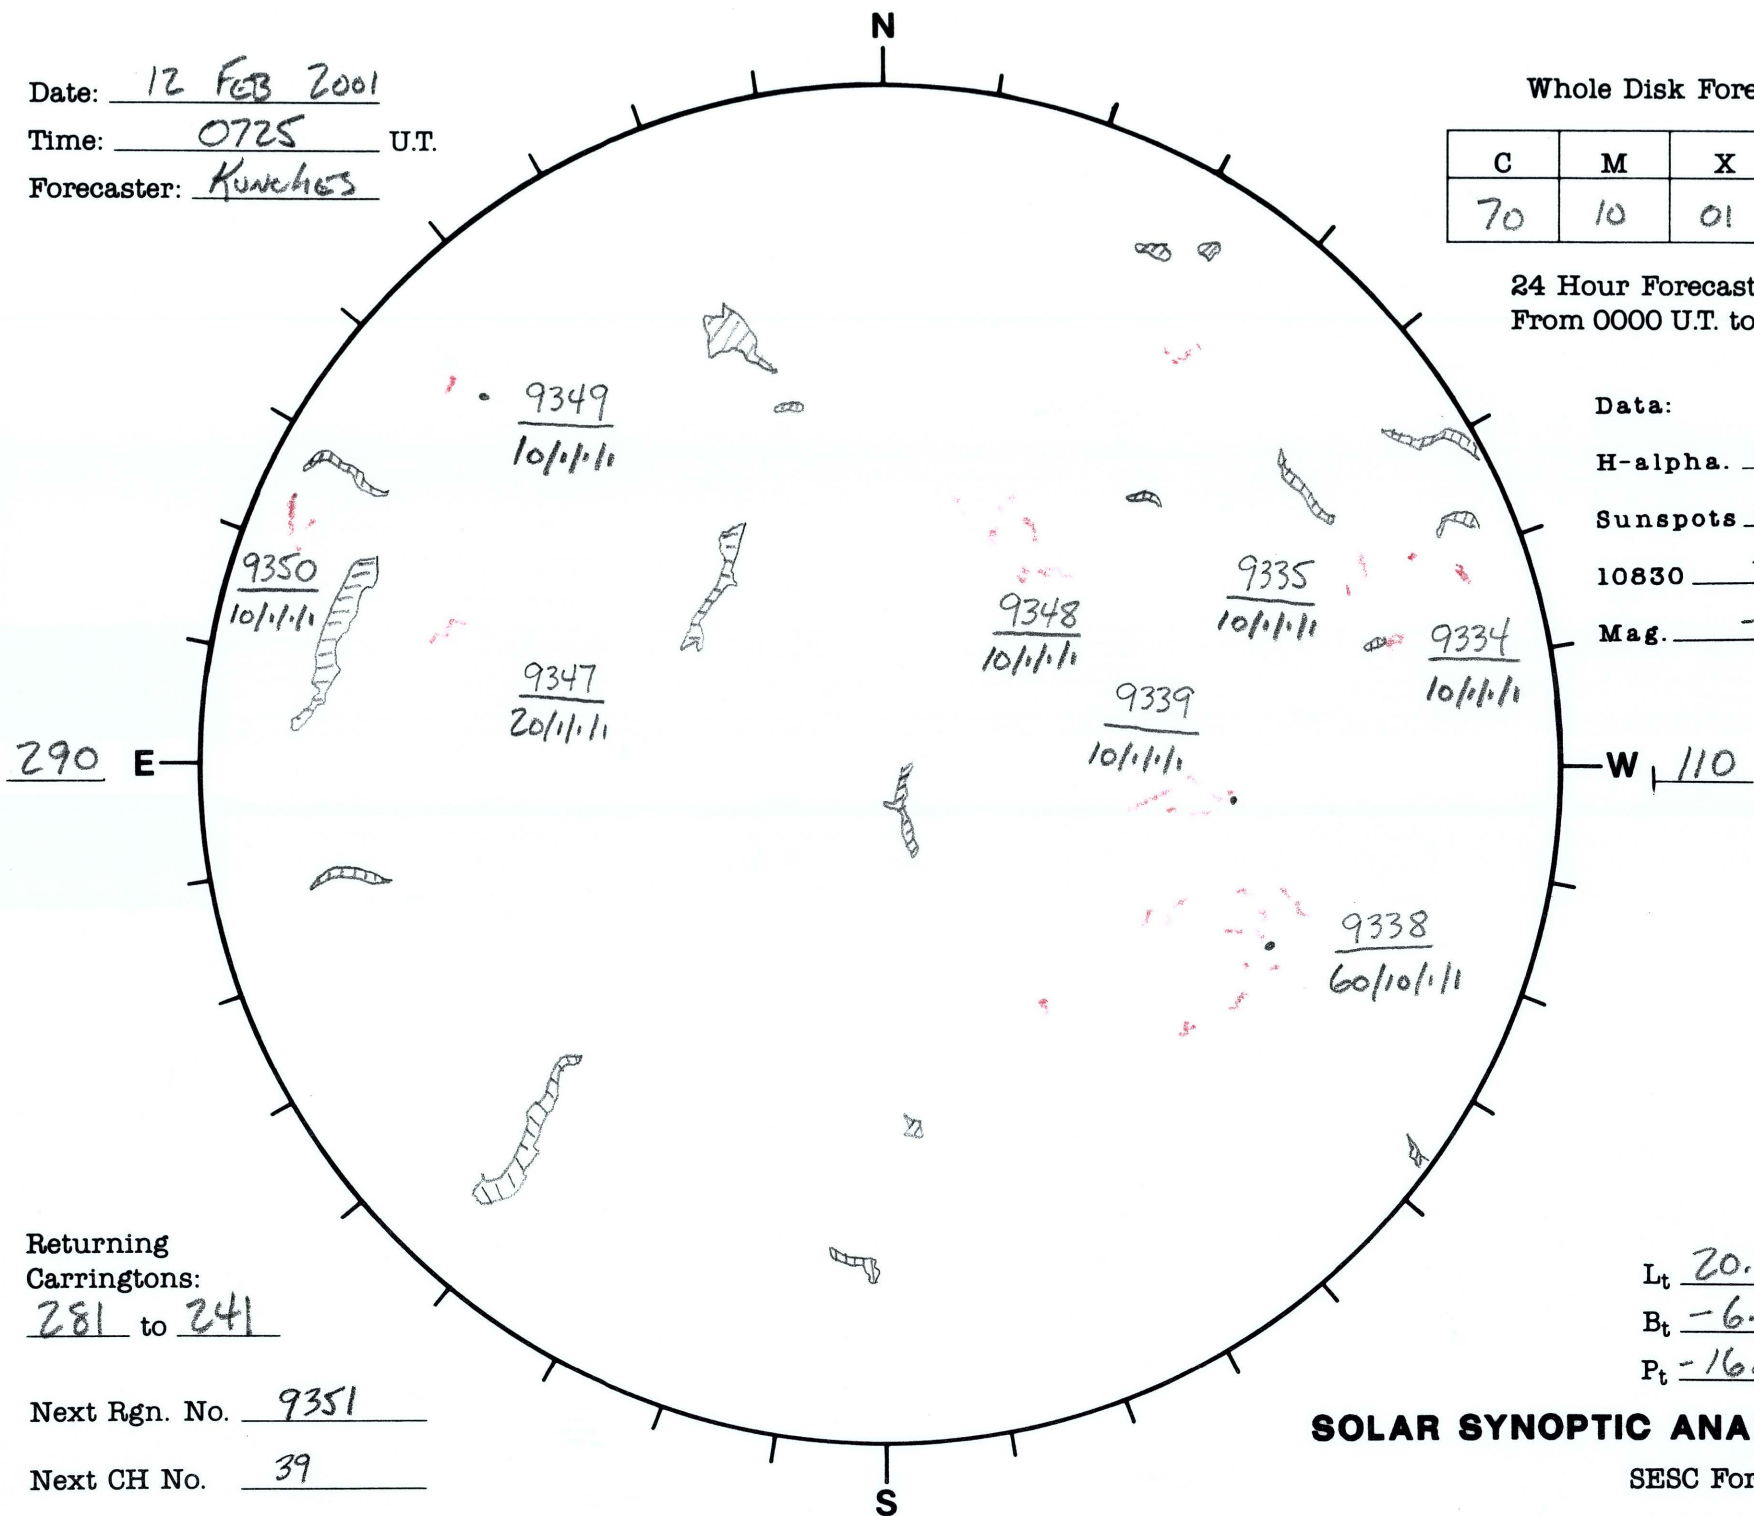

Date: 12 FEB 2001
 Time: 0725 U.T.
 Forecaster: Kunches

Whole Disk Forecast

C	M	X	P
70	10	01	01

24 Hour Forecast
 From 0000 U.T. to 0000 U.T.

Data:
 H-alpha. 0725 U.T.
 Sunspots 1755 U.T.
 10830 — U.T.
 Mag. — U.T.

Returning Carringtons:
281 to 241

Next Rgn. No. 9351

Next CH No. 39

L_t 20.2
 B_t -6.7
 P_t -16.5

SOLAR SYNOPTIC ANALYSIS

SESC Form W18